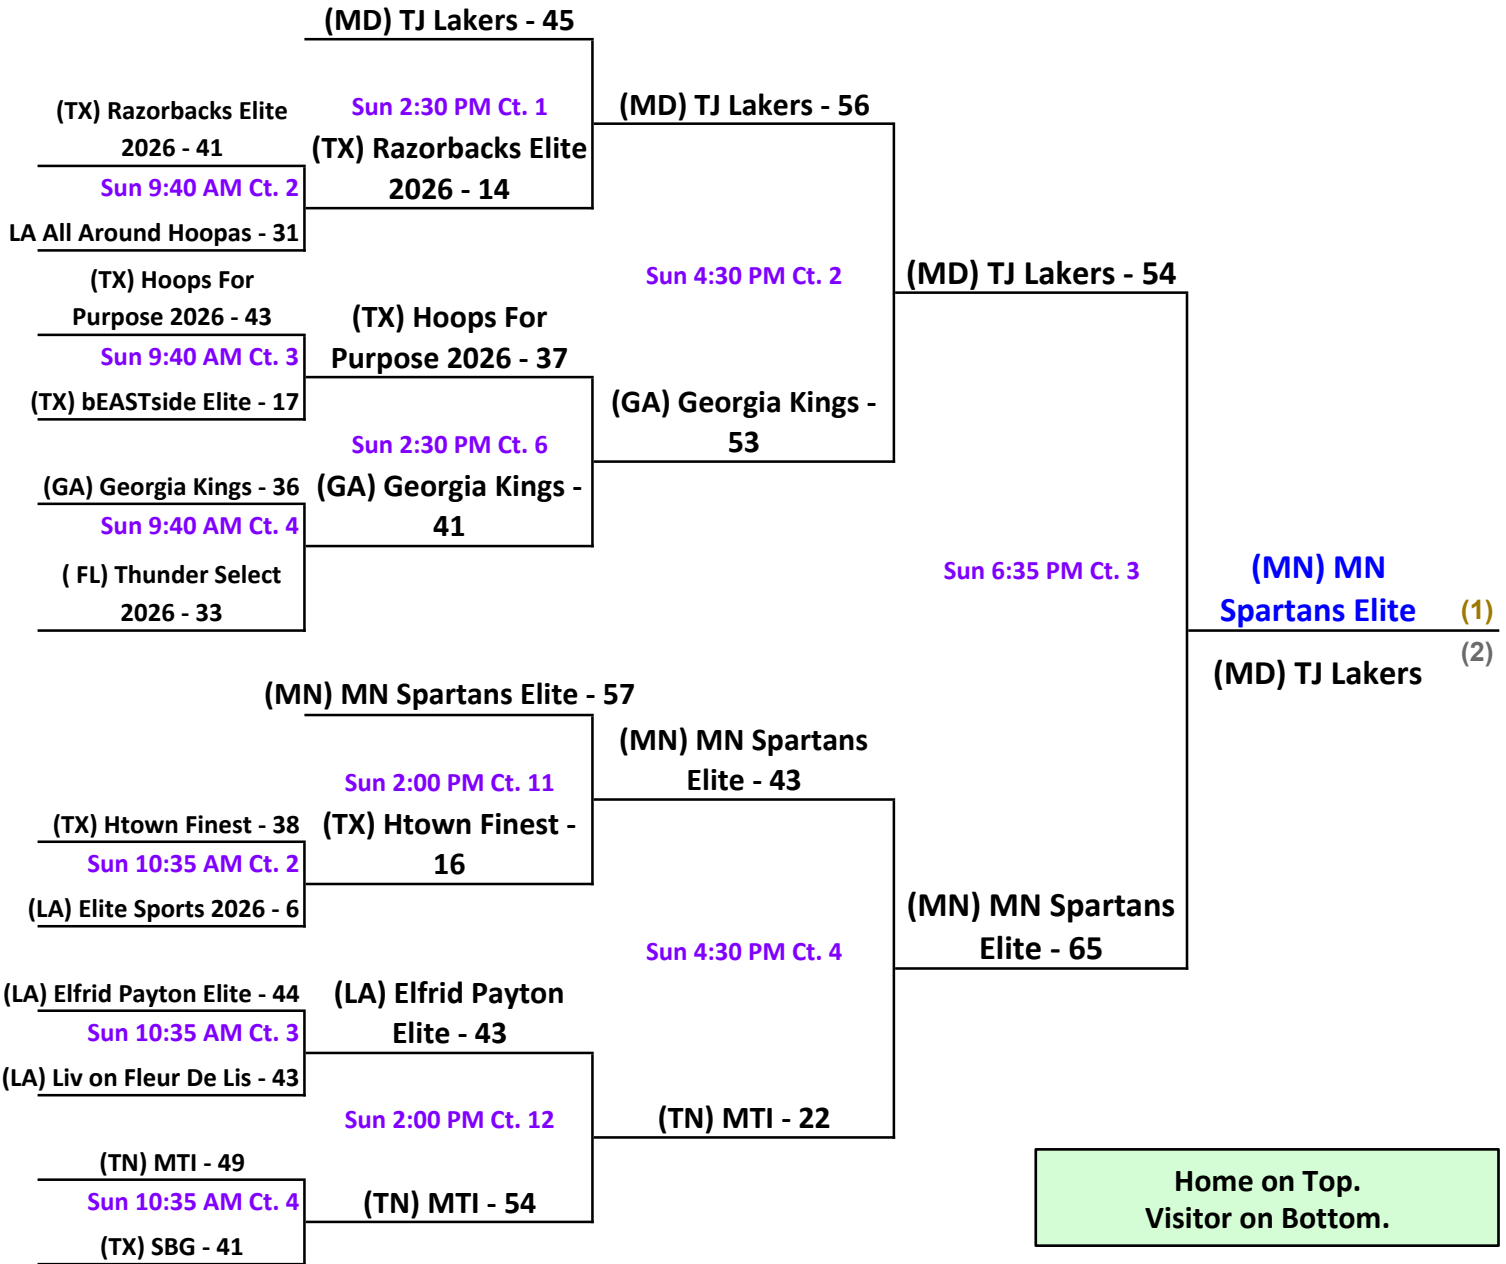

2019 Allstate Sugar Bowl Super 60 GOLD Bracket: 11u Boys Division

Home on Top.
Visitor on Bottom.

Court Locations on
super60basketball.com

Teams MUST bring their pre-printed AAU scoresheet from Tournament Connect to each pool & bracket game. If you do NOT bring your scoresheet, the other team will shoot a 2-shot technical at start of each half.

2019 Allstate Sugar Bowl Super 60 PURPLE Bracket: 11u Boys Division

Teams MUST bring their pre-printed AAU scoresheet from Tournament Connect to each game. If you do NOT bring your scoresheet, the other team will shoot a 2-shot technical at start of each half.

Home on Top.
Visitor on Bottom.

Court Locations on
super60basketball.com