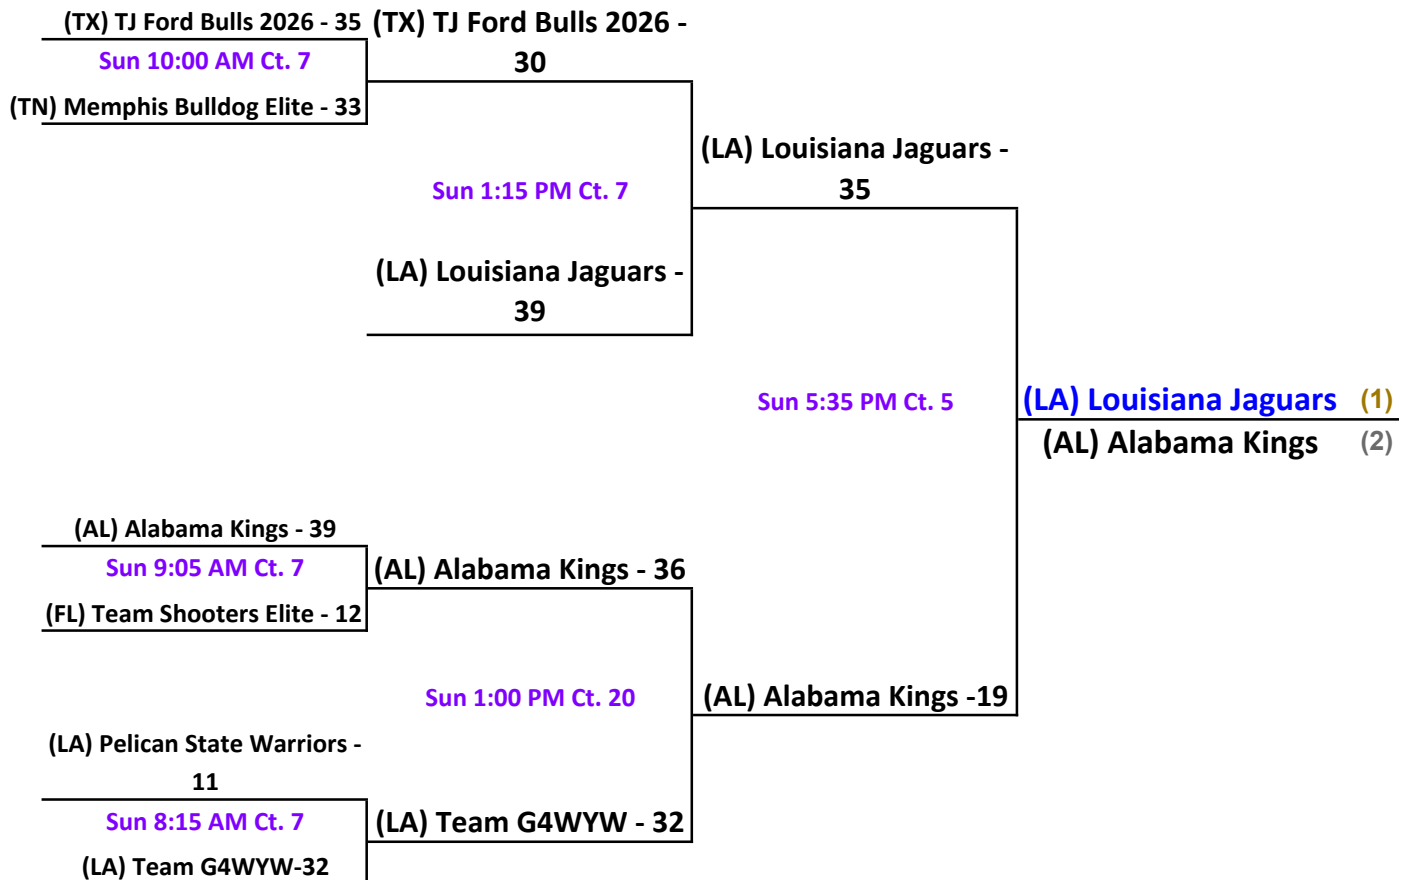

2019 Allstate Sugar Bowl Super 60 GOLD Bracket: 11u Boys Division

Home on Top.
Visitor on Bottom.

Court Locations on
super60basketball.com

Teams MUST bring their pre-printed AAU scoresheet from Tournament Connect to each pool & bracket game. If you do NOT bring your scoresheet, the other team will shoot a 2-shot technical at start of each half.

2019 Allstate Sugar Bowl Super 60 PURPLE Bracket: 11u Boys Division

Teams MUST bring their pre-printed AAU scoresheet from Tournament Connect to each game. If you do NOT bring your scoresheet, the other team will shoot a 2-shot technical at start of each half.