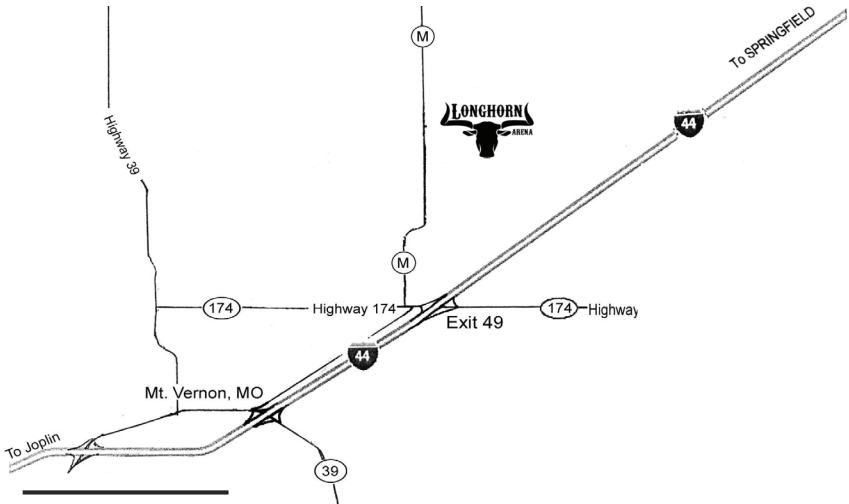

## Saturday Morning 9:00 AM May 4, 2019

1. AMHR Amateur Hunter - Under (1341)
2. AMHR Amateur Hunter - Over (1437)
3. Classic Amateur Hunter In Hand -46" & under (355)
4. AMHR Open Hunter 34" & Under (1315)
5. AMHR Open Hunter 34" – 38" (1415)
6. Classic Open Hunter 46 & Under (317)
7. AMHR Youth Hunter - Under (1316)
8. AMHR Youth Hunter - Over (1416)
9. Classic Youth Hunter in hand-46" & under (350)
10. AMHR Cool Jumper Mare/Gelding -38" & Under (1523)
11. AMHR Amateur Jumper - Under (1342)
12. AMHR Amateur Jumper - Over (1438)
13. AMHR Youth Jumper - Under (1318)
14. AMHR Youth Jumper - Over (1418)
15. Classic Amateur Jumper In Hand- 46" & Under (356)
16. Classic Youth Jumper In Hand - 46" & Under (351)
17. AMHR Amateur Halter Obstacle - Under (1338)
18. AMHR Open Halter Obstacle - 34" & Under (1313)
19. AMHR Open Halter Obstacle - 34" – 38" (1413)
20. AMHR Amateur Halter Obstacle - Over (1434)
21. Classic Amateur Halter Obstacle-46" & Under (349)
22. AMHR Youth Halter Obstacle - Under (1314)
23. AMHR Youth Halter Obstacle - Over (1414)
24. Classic Youth Halter Obstacle- 46" & Under (354)
25. AMHR Open Obstacle Driving –under (1327)
26. AMHR Amateur Obstacle Driving - under (1339)
27. AMHR Open Obstacle Driving –Over (1431)
28. AMHR Amateur Obstacle Driving –Over (1435)
29. NSPPR Yearling & Two Yr. Old in Hand Trail (1615)
30. NSPPR Yearling & Two Yr. Old Lounge Line (1612)
31. AMHR Lead line – 38" & under – Rider 6 & Younger/Leader 16 & Older (1513)
32. Classic Lead line- 46" & Under – Rider 6 & Younger/Leader 16 & Older (327)
33. Classic Walk/ Trot-46" & Under- 10 Years & Younger (330)
34. Classic Western under Saddle - 46" & Under- age 11-17 (360)
35. Classic Western under Saddle - 46 " & Under -age 10 & younger (352)