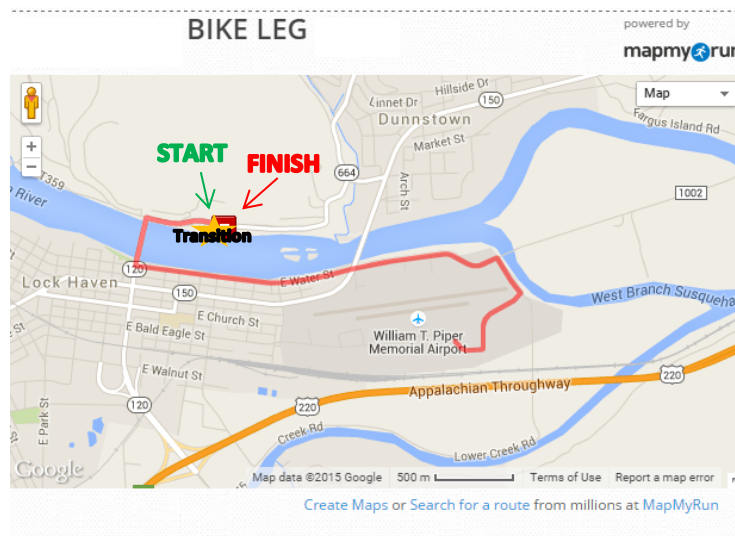

### Kayak

Distance: 1 K

Start Location: Riverview Park

Finish Location: Transition Area

Description: **Downstream**

Same as 2014 & 2015 Course

### Bike

Distance: 8 K

Start Location: Transition Area

Finish Location: Transition Area

Description: **Out-and-Back Course**

Same as 2014 & 2015 Course

### Run

Distance: 2 K

Start Location: Transition Area

Finish Location: Transition Area

Description: **Out-and-Back Course**

Same as 2014 & 2015 Course