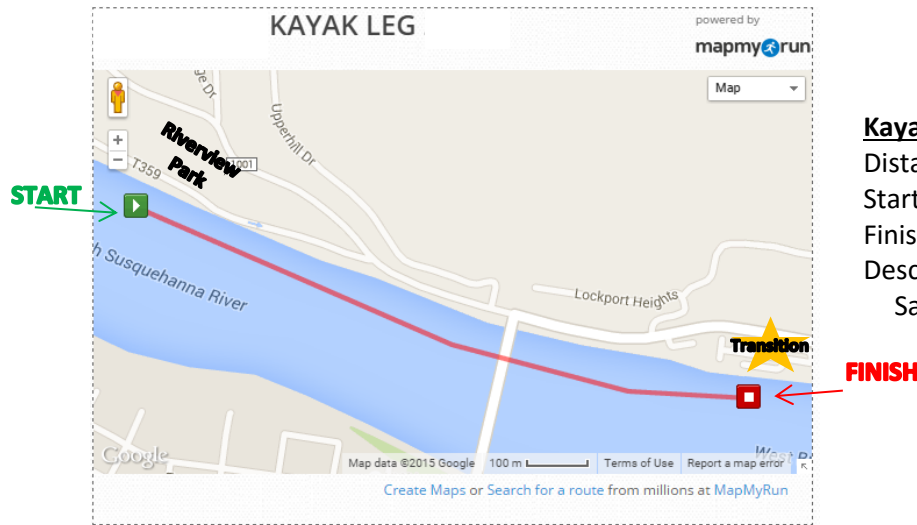

## Great Island Mini-Adventure Triathlon

Fri, June 24  
6:30 pm

### Kayak

Distance: 1 K

Start Location: Riverview Park

Finish Location: Transition Area

Description: **Downstream**

Same as 2014 & 2015 Course

### Bike

Distance: 8 K

Start Location: Transition Area

Finish Location: Transition Area

Description: **Out-and-Back Course**

Same as 2014 & 2015 Course

### Run

Distance: 2 K

Start Location: Transition Area

Finish Location: Transition Area

Description: **Out-and-Back Course**

Same as 2014 & 2015 Course