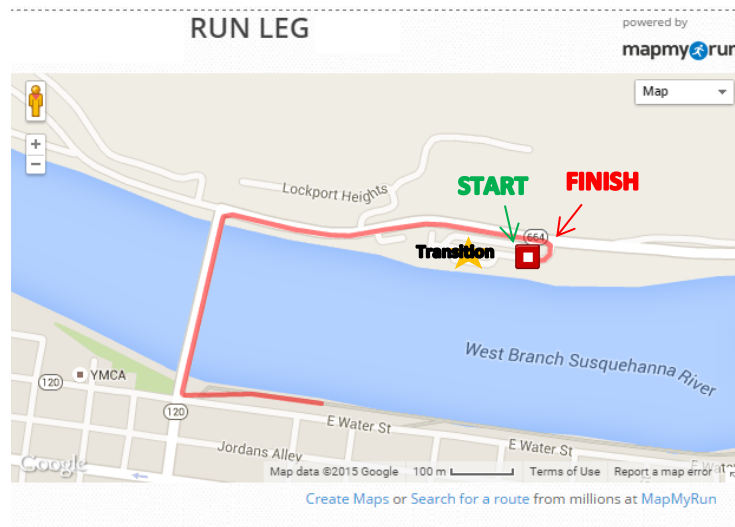

### Kayak

Distance: 1 K

Start Location: Riverview Park

Finish Location: Transition Area

Description: **Downstream**

Same as 2014 & 2015 Course

### Bike

Distance: 8 K

Start Location: Transition Area

Finish Location: Transition Area

Description: **Out-and-Back Course**

Same as 2014 & 2015 Course

### Run

Distance: 2 K

Start Location: Transition Area

Finish Location: Transition Area

Description: **Out-and-Back Course**

Same as 2014 & 2015 Course