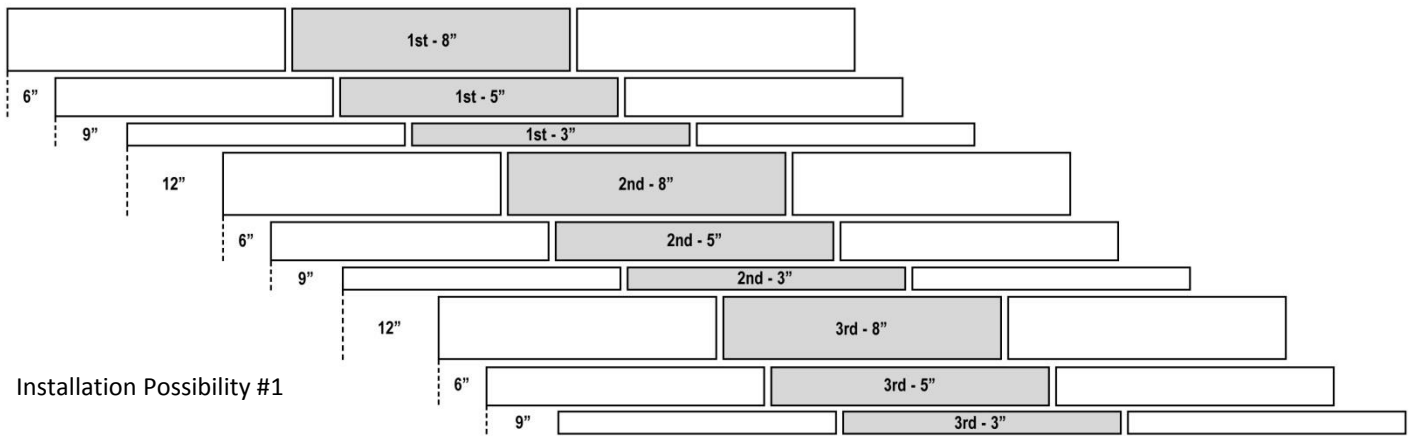

## Biowwod Series by Tesoro

Multi-Width Planks - each box contains 3 - 3", 5" & 8" wide x 36" long tiles.

The manufacturer recommends grout joints to be no less than 3/16".

Installation options are many for this wood-look plank design, two shown below:

### Many installation options are possible. Please Note:

The manufacturer does not recommend installing large format rectangular tile using a 50% staggered brick/running bond grout joint pattern. Joint locations can be random and should be positioned to be no less than 30% the length of the adjacent tile. Alternating joints so they are <30%, a straight-lay or herring bone patterns are acceptable and with grout joint sizes of 1/4" to 3/16" but no less than 1/8".