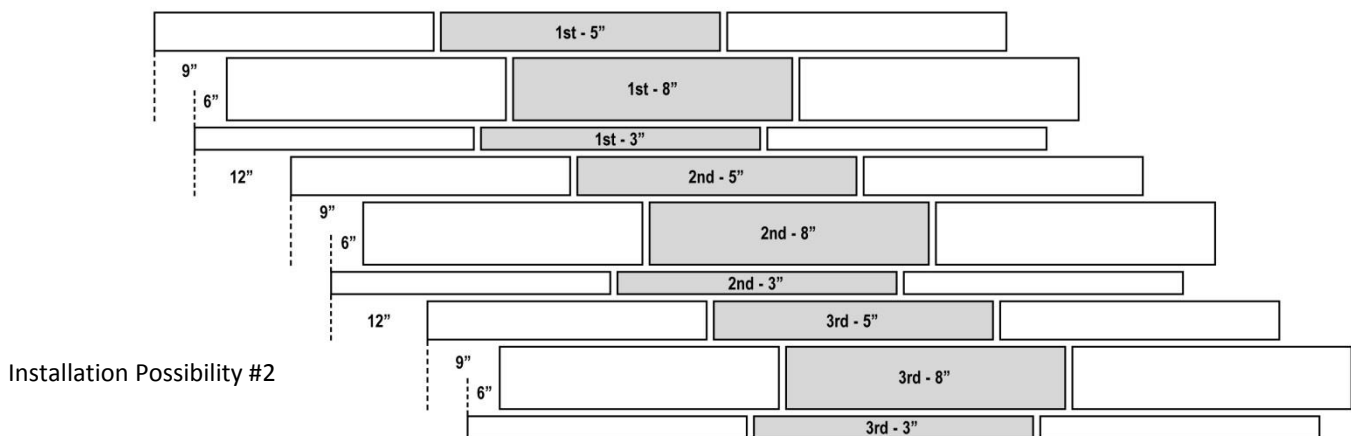

## Biowwod Series by Tesoro

Multi-Width Planks - each box contains 3 - 3", 5" & 8" wide x 36" long tiles.

The manufacturer recommends grout joints to be no less than 3/16".

Installation options are many for this wood-look plank design, two shown below:

### Many installation options are possible. Please Note:

The manufacturer does not recommend installing large format rectangular tile using a 50% staggered brick/running bond grout joint pattern. Joint locations can be random and should be positioned to be no less than 30% the length of the adjacent tile. Alternating joints so they are <30%, a straight-lay or herring bone patterns are acceptable and with grout joint sizes of 1/4" to 3/16" but no less than 1/8".