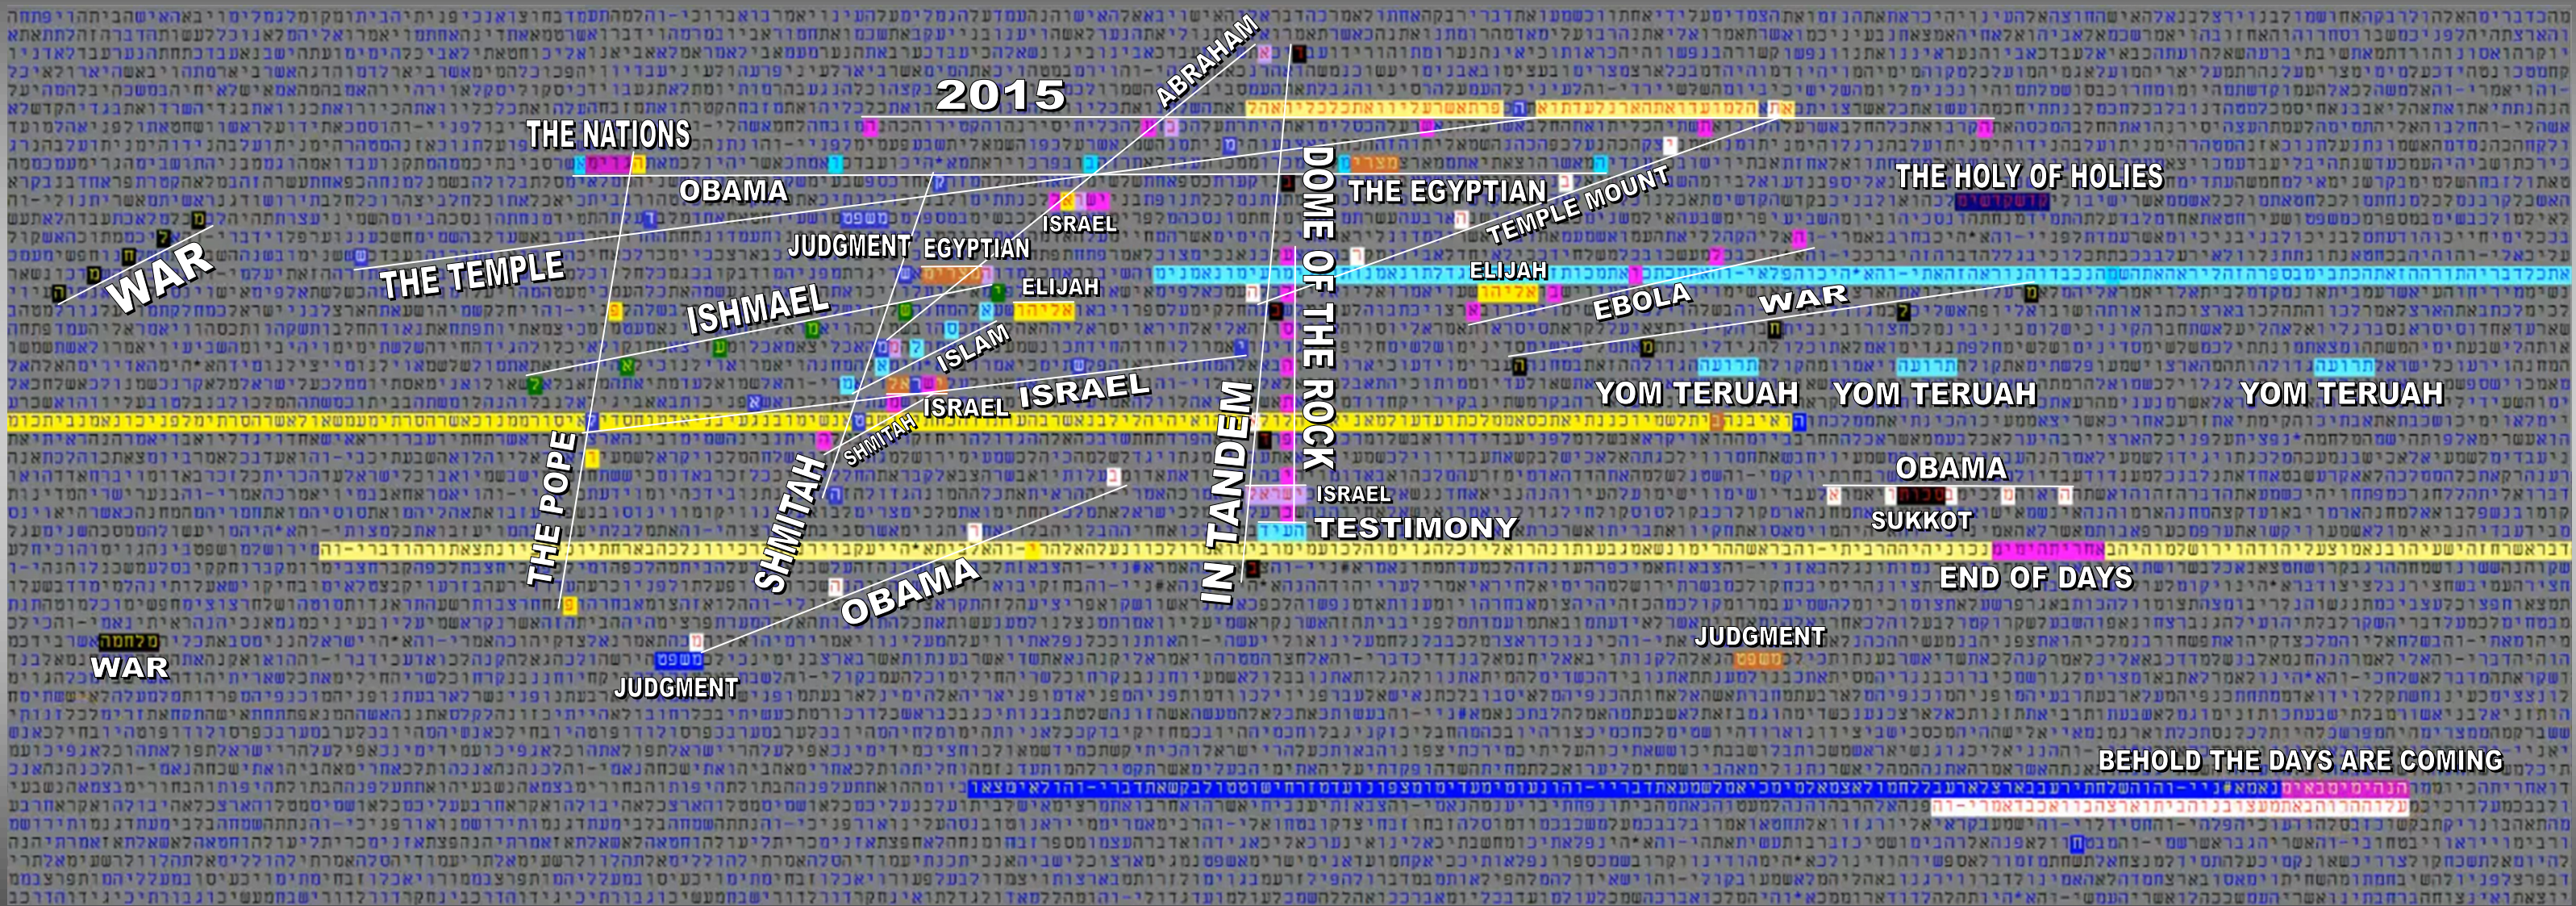

THE DOME OF THE ROCK

Bible Code Matrix of Prophecy in Scripture

© MATTHEW WRIGHT MINISTRIES
Graphic layout by Luis B. Vega

RESOURCES
[youtube.com/user/TheMatt71269](https://www.youtube.com/user/TheMatt71269)
biblecodenow1@gmail.com
biblecodenow.com
[facebook.com/groups/codesearcher](https://www.facebook.com/groups/codesearcher)

SCRIPTURE SOURCE(S)
Old & New Testament
TorahSoft

FOR AN EXPLANATION - STUDY OF THE CHART CODE MATRIX, VISIT THE YOUTUBE CHANNEL VIDEO SERIES.

WIDTH: 18841 CENTER: 275825