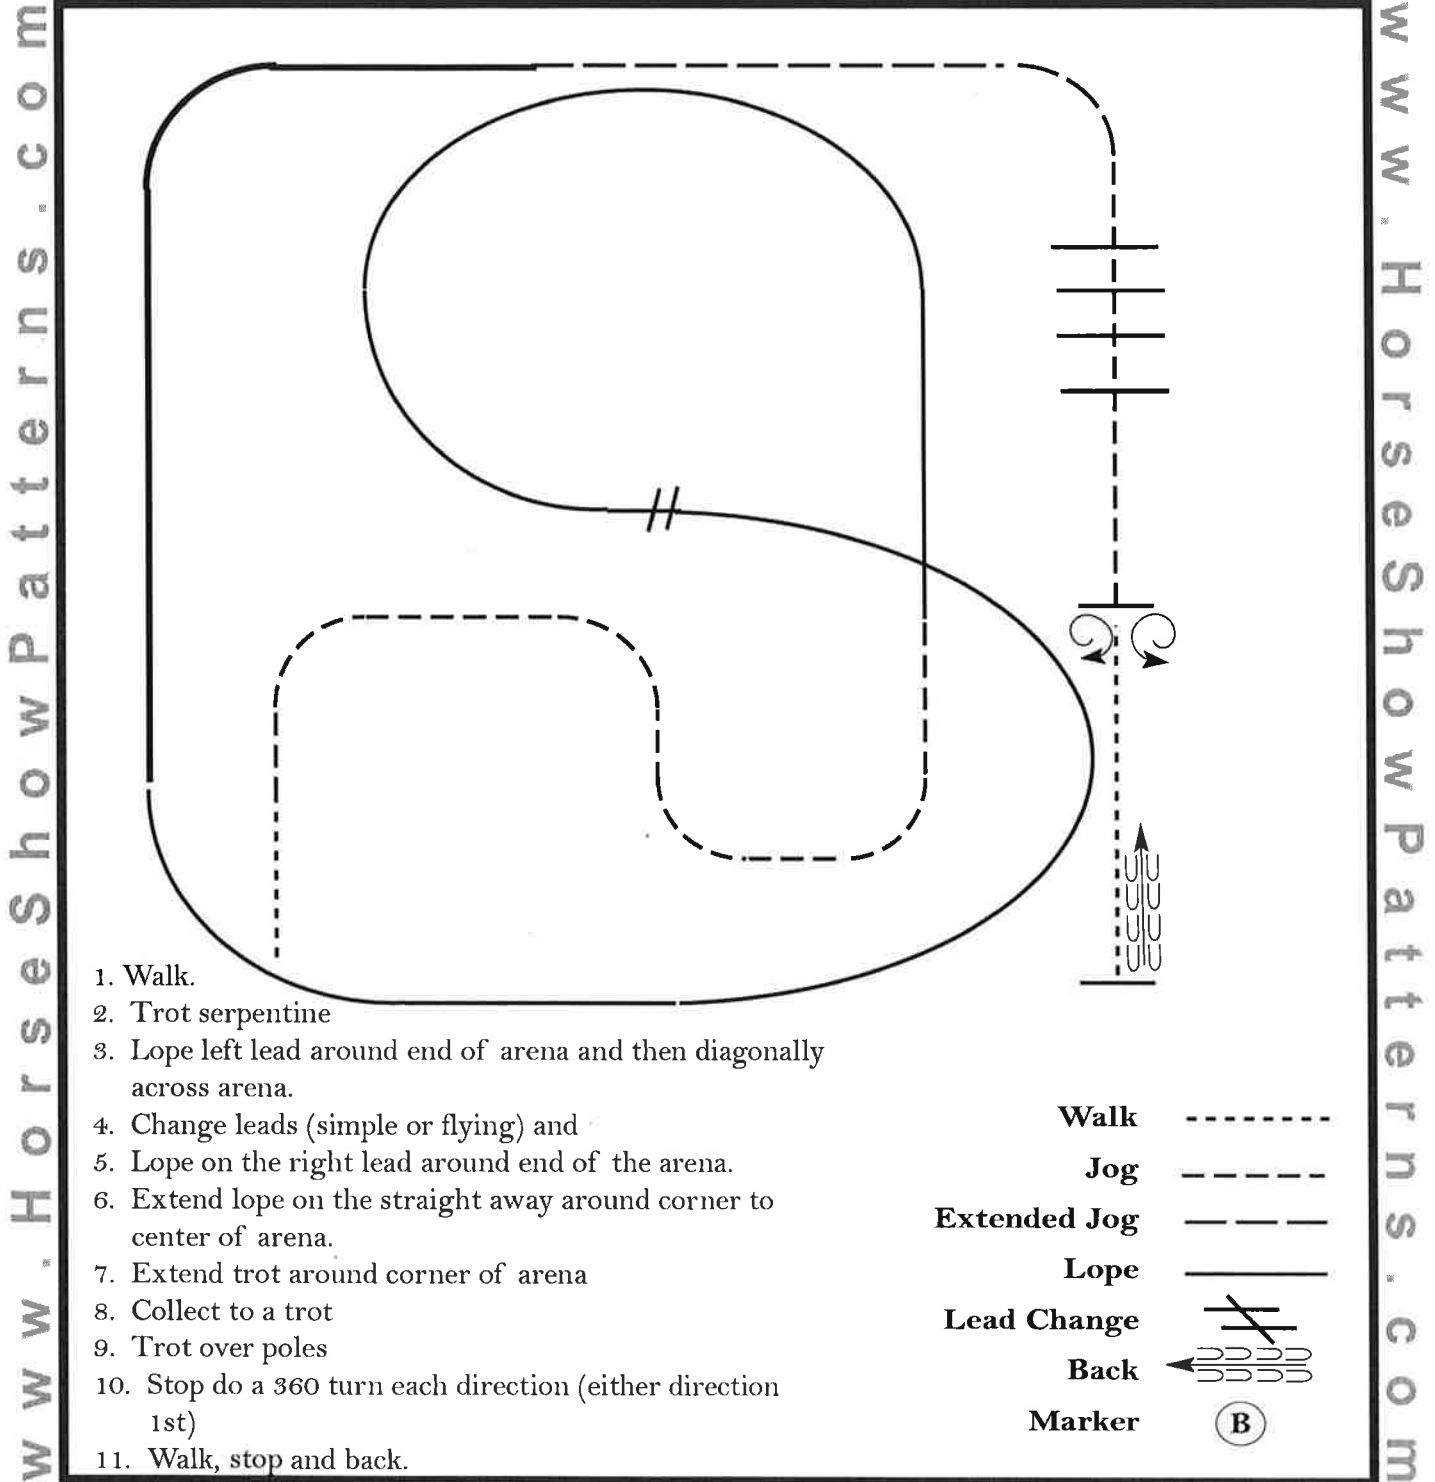

Arkansas ApHC Show

All Ranch Riding (Pattern 4)

Show Date: 05-04-2019

1. Walk.
2. Trot serpentine
3. Lope left lead around end of arena and then diagonally across arena.
4. Change leads (simple or flying) and
5. Lope on the right lead around end of the arena.
6. Extend lope on the straight away around corner to center of arena.
7. Extend trot around corner of arena
8. Collect to a trot
9. Trot over poles
10. Stop do a 360 turn each direction (either direction 1st)
11. Walk, stop and back.

Walk	-----
Jog	-----
Extended Jog	-----
Lope	-----
Lead Change	-----
Back	←-----
Marker	(B)

[RR/4]

Pattern Provided by:
Sherry Haynes