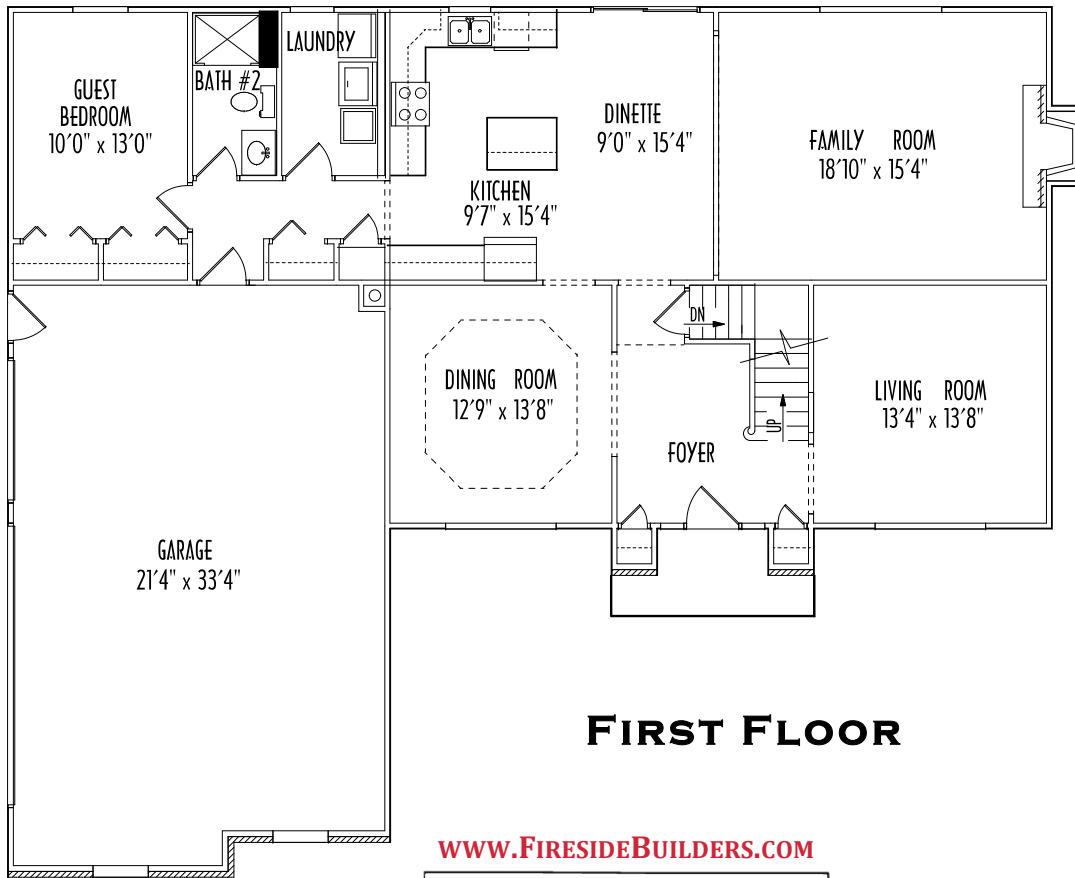

COLONIAL | 4 BED | 3 BATH | 2,641 SQ FT

SECOND FLOOR