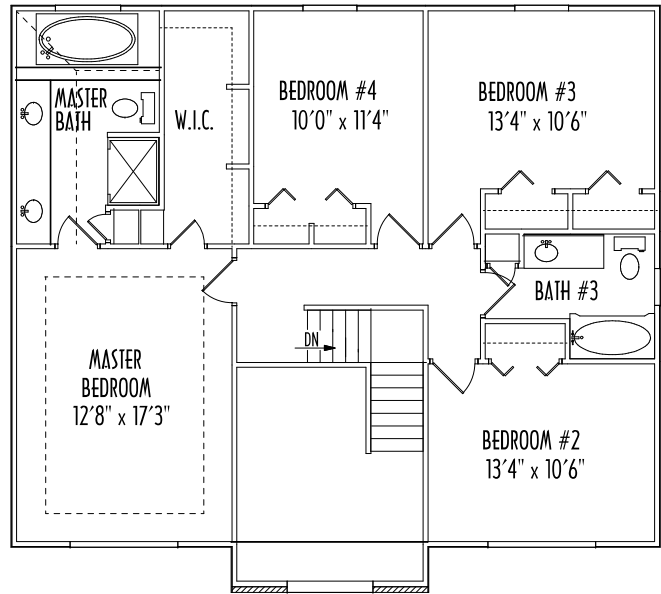

COLONIAL | 4 BED | 3 BATH | 2,641 SQ FT

SECOND FLOOR