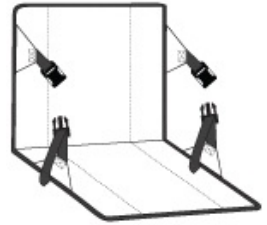

back

COLOR INFORMATION

Black
PMS NTR BLACK

Navy
PMS 533C

Red
PMS 193 C

Royal
PMS 7687C