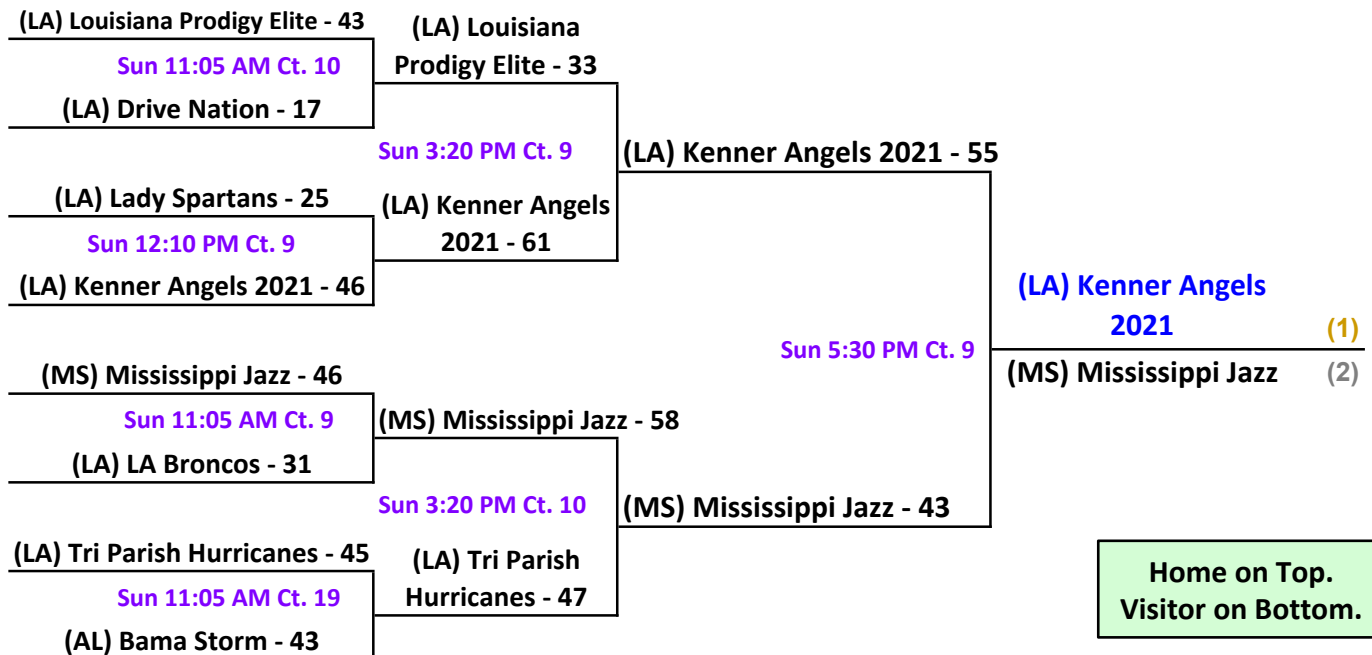

## 2019 Allstate Sugar Bowl Super 60 GOLD Bracket: 10th Grade Girls

Home on Top.  
Visitor on Bottom.