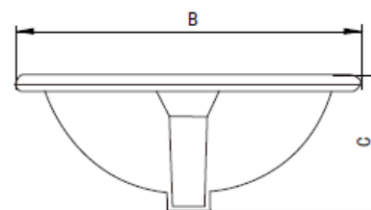

### Features:

- Oval
- Undermount
- 19" L x 17"W
- Ceramic
- Overflow
- White

	inch	mm
A	17.1	435
B	17.7	450
C	7.5	190
D	14.3	362
E	3.6	91
F	18.7	475