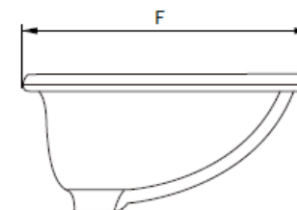

### Features:

- Oval
- Undermount
- 19" L x 17"W
- Ceramic
- Overflow
- White

	inch	mm
A	17.1	435
B	17.7	450
C	7.5	190
D	14.3	362
E	3.6	91
F	18.7	475