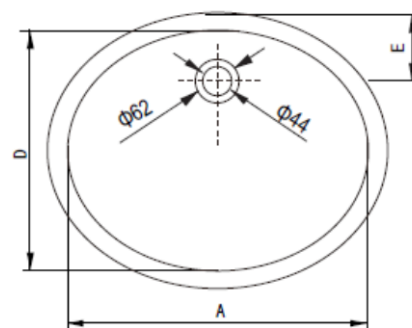

### Features:

- Oval
- Undermount
- 19" L x 17"W
- Ceramic
- Overflow
- White

	inch	mm
A	17.1	435
B	17.7	450
C	7.5	190
D	14.3	362
E	3.6	91
F	18.7	475