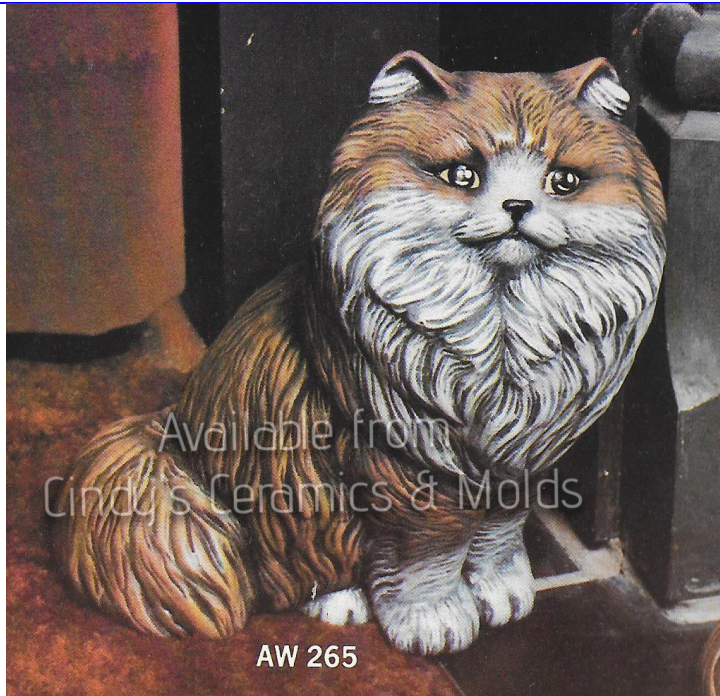

D-2198

5 High

7.90 (set of two)

Cat "Sno-kin" Ornaments

A-180

Kitten "Tuffy"

15.00

AW-265

8 H

15.10

Persian Cat

AW-276

10.50

"Fluffy" Kitten on Back

AW-278

8.60