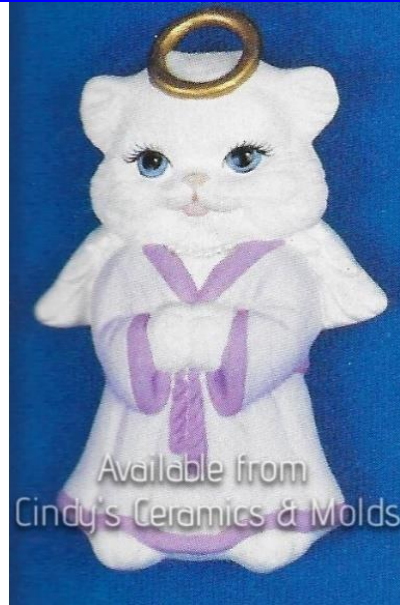

Kitty Cat Angel Ornament

3 5/8 High

3.50 each
(For additional discounts- see
"Collectible
Heirloom
Ornaments
Catalog)