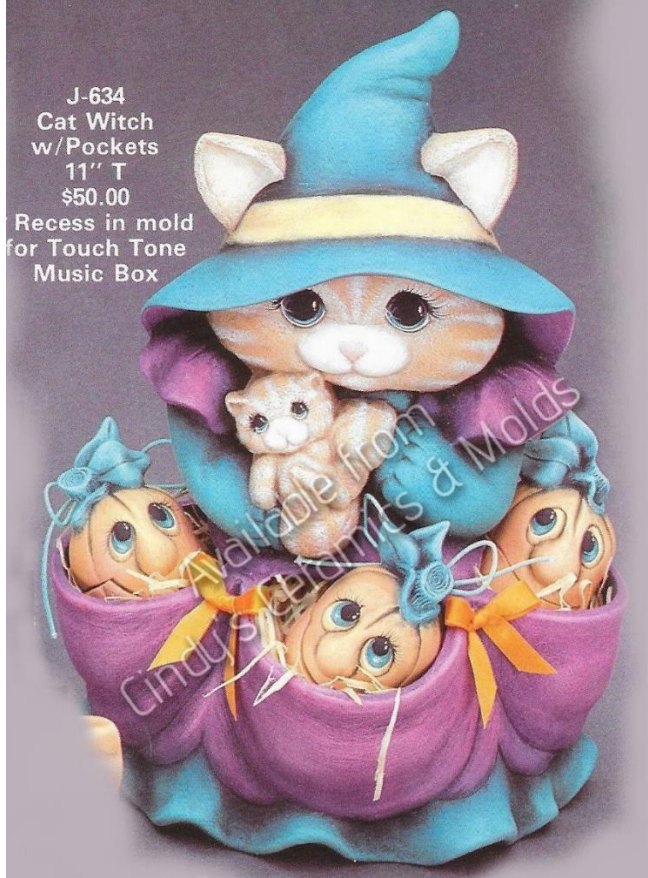

Cat Witch with Pockets & Pumpkins

J-634
Cat Witch
w/Pockets
11" T
$50.00
Recess in mold
for Touch Tone
Music Box