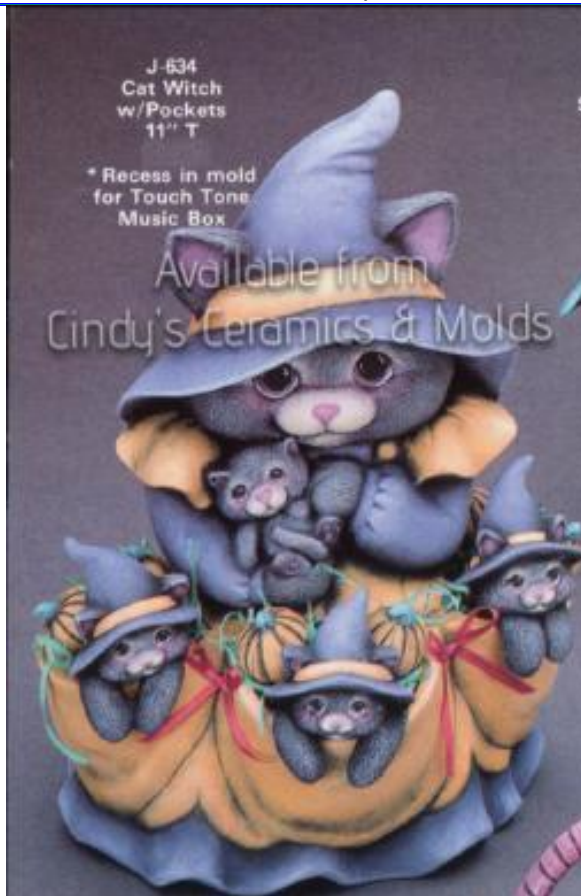

J-533

2 Tall

4.00 (set of two)

Kitten Attachments/ Ornaments (Two kittens, may be attached to many different pieces as shown above- baskets shown not currently available)

J-634/6

11 Tall

30.00

Cat Witch with Pockets & Kittens