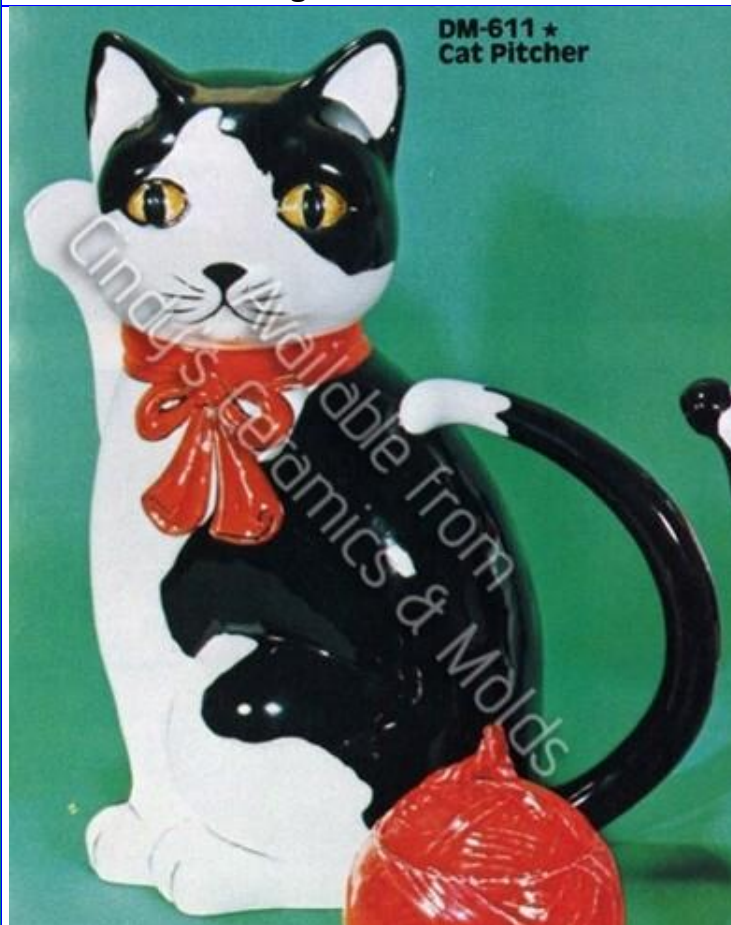

Cat Pitcher

10.5 Long

15.00

DM-611