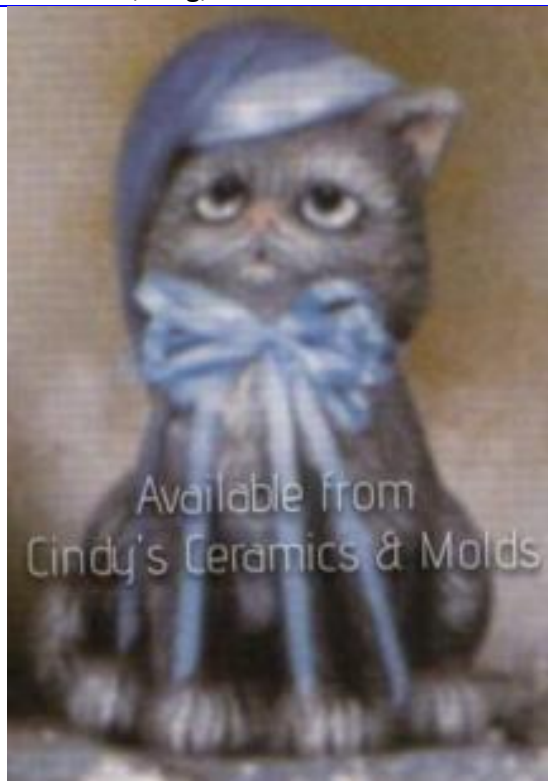

9 Tall

14.80

Musical Christmas Kitten