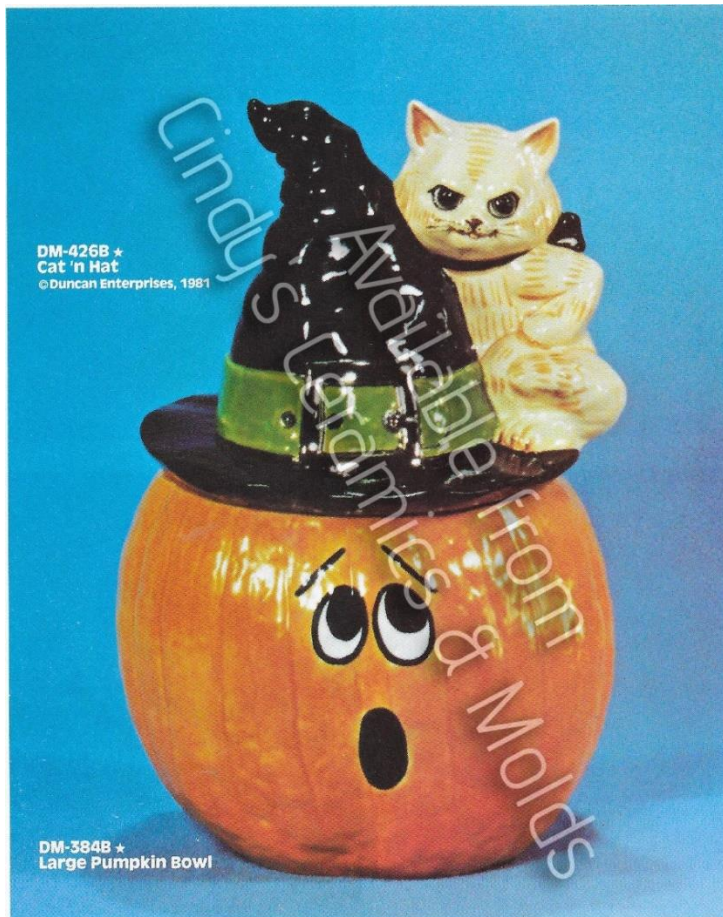

Pumpkin Bowl (Cat Lid sold separately)

8.5 Diameter

26.00