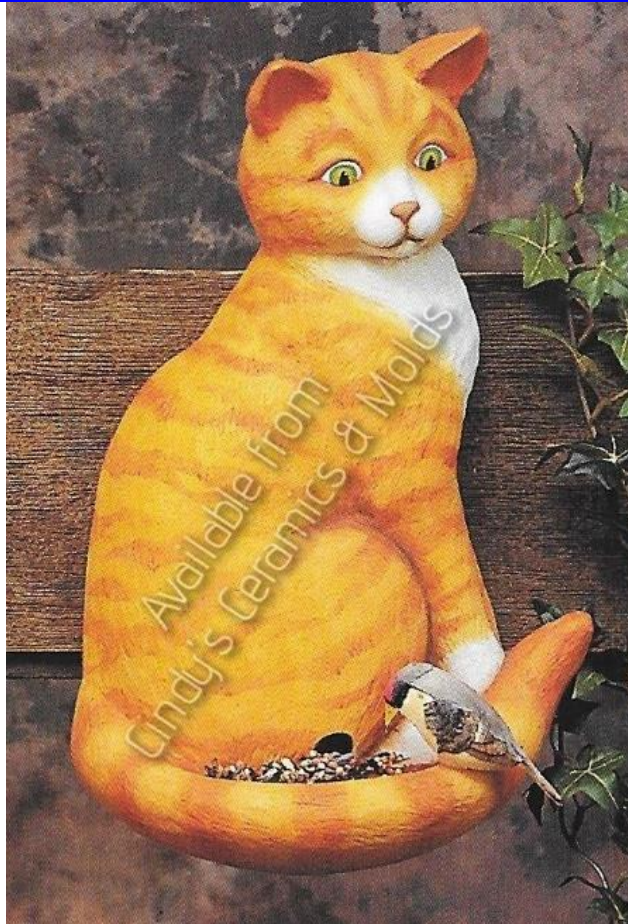

Lying Kitten

S-1124

6.5 Tall

10.10

Playing Kitten

S-1141

9.70

Sleeping Cat

S-1396

7 Long & 2 Tall

9.40

Kitten & Mouse (mailbox and accessories not currently available)

S-1833

13 Tall

15.80

Cat Birdfeeder (Hole in back to fill with birdseed)