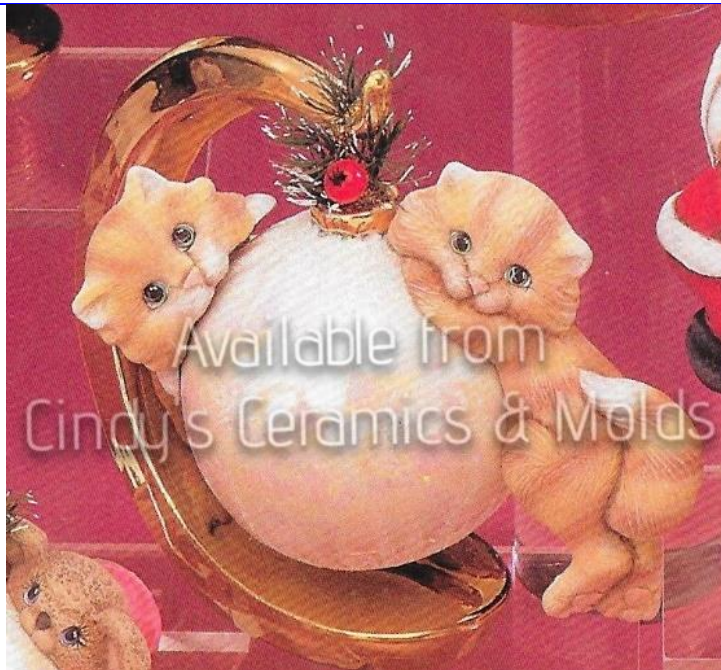

C-3087/93

Cat Lantern

6 High by 5
1/2 Square

26.10 (with extra
cutouts: 30.00)

J-489/778

Kitten Ornament Huggers (includes Ornament in Center)

Kittens: 3.5 Wide;
Ornament: 3.25
Diameter

13.00