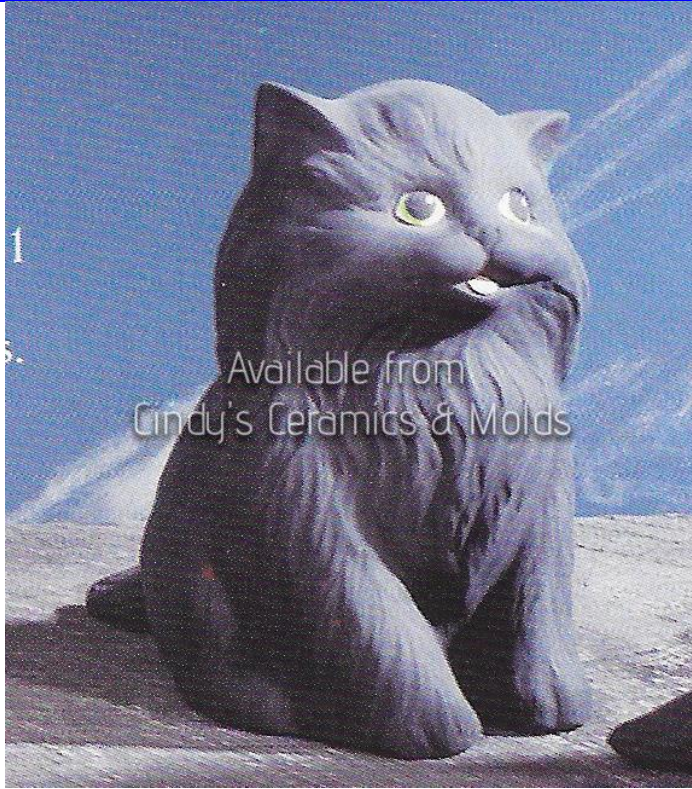

L-475

7.25 High

15.60

Kitten Sitting

L-2383