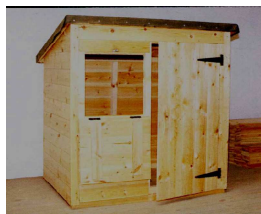

Beeston Concrete Garages Ltd

Timber Shed Price List

Unit C. The Poplars, Beeston, Nott's. Phone: 01159 431919

GOOD STRONG HAND-MADE SHEDS IN FINE SELECTED TIMBER

Size	Tongued & Grooved	Log Lap	Treatment in Gold Cedar	
	T & G boarding on plained 2 x 2 framing, lock & Key all Models All Models T & G	Log Lap boarding on plained 2 x 2 framing, lock & Key all Models All Models T & G	Full Shed	Floor Only
4 x 4	440.00	550.00		
5 x 4	465.00	580.00	30.00	18.00
6 x 4	535.00	665.00		
6 x 5	555.00	685.00		
6 x 6	620.00	785.00	38.00	20.00
7 x 5	620.00	785.00		
8 x 5	670.00	875.00		
8 x 6	685.00	905.00	40.00	22.00
9 x 6	785.00	1060.00		
10 x 6	825.00	1145.00		
10 x 8	1025.00	1270.00	45.00	25.00
12 x 8	1205.00	1490.00		

Deluxe Summerhouses

	T & G	Log Lap
7 x 5	1180	1375
8 x 6	1355	1645
10 x 6	1535	1835
10 x 8	1670	2055
12 x 8	1855	2215

Double door's + £160.00

Dog Kennels

4 x 3.....	365
4 x 4.....	400
6 x 4.....	450

All shed prices include: