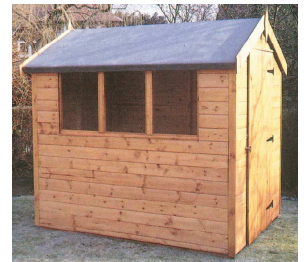

Beeston Concrete Garages Ltd

Timber Shed Price List

Unit C. The Poplars, Beeston, Nott's. Phone: 01159 431919

GOOD STRONG HAND-MADE SHEDS IN FINE SELECTED TIMBER

Size	Tongued & Grooved	Log Lap	Treatment in Gold Cedar	
	T & G boarding on plained 2 x 2 framing, lock & Key all Models All Models T & G	Log Lap boarding on plained 2 x 2 framing, lock & Key all Models All Models T & G	Full Shed	Floor Only
4 x 4	440.00	550.00		
5 x 4	465.00	580.00	30.00	18.00
6 x 4	535.00	665.00		
6 x 5	555.00	685.00		
6 x 6	620.00	785.00	38.00	20.00
7 x 5	620.00	785.00		
8 x 5	670.00	875.00		
8 x 6	685.00	905.00	40.00	22.00
9 x 6	785.00	1060.00		
10 x 6	825.00	1145.00		
10 x 8	1025.00	1270.00	45.00	25.00
12 x 8	1205.00	1490.00		

Deluxe Summerhouses

	T & G	Log Lap
7 x 5	1180	1375
8 x 6	1355	1645
10 x 6	1535	1835
10 x 8	1670	2055
12 x 8	1855	2215

Double door's + £160.00

Dog Kennels

4 x 3.....	365
4 x 4.....	400
6 x 4.....	450

All shed prices include:

- FREE delivery within 10 mile radius
- FREE floor
- FREE glass
- FREE erection to your prepared level base
- All prices include V.A.T.

Apex Model

Pent Model A

Pent Model B

Pent Model C

Pent Model D

Pent Model E