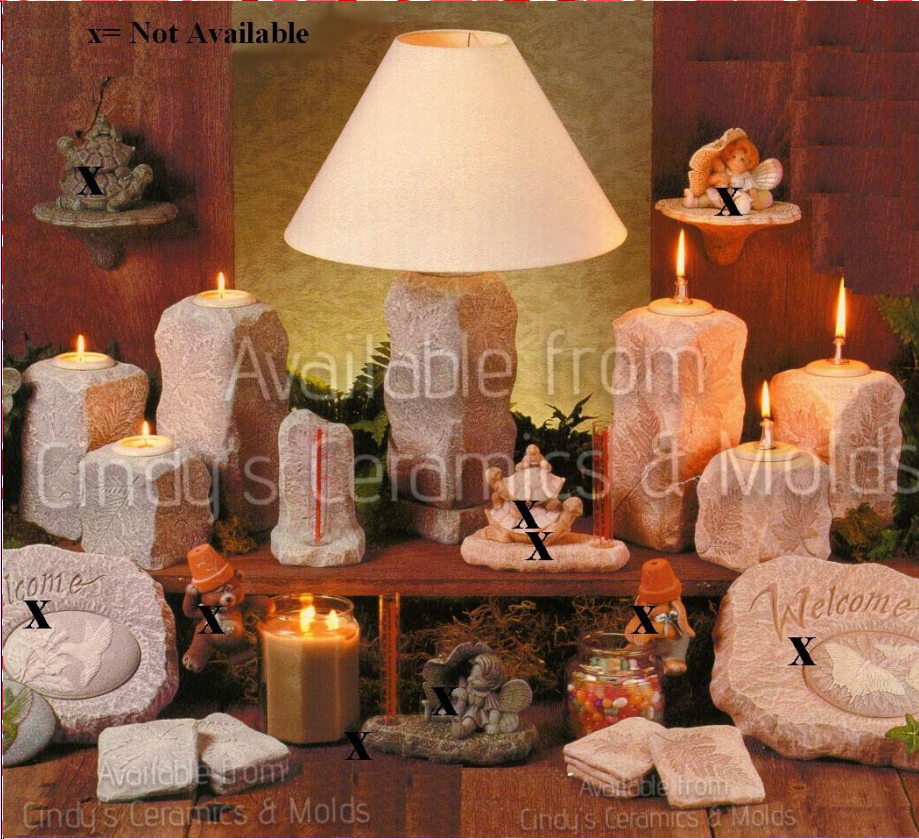

"Loved A Lot" Bunny

D-1955

5 High

10.40

"Loved A Lot" Kitten

x= Not Available

D-1743

3 Diameter