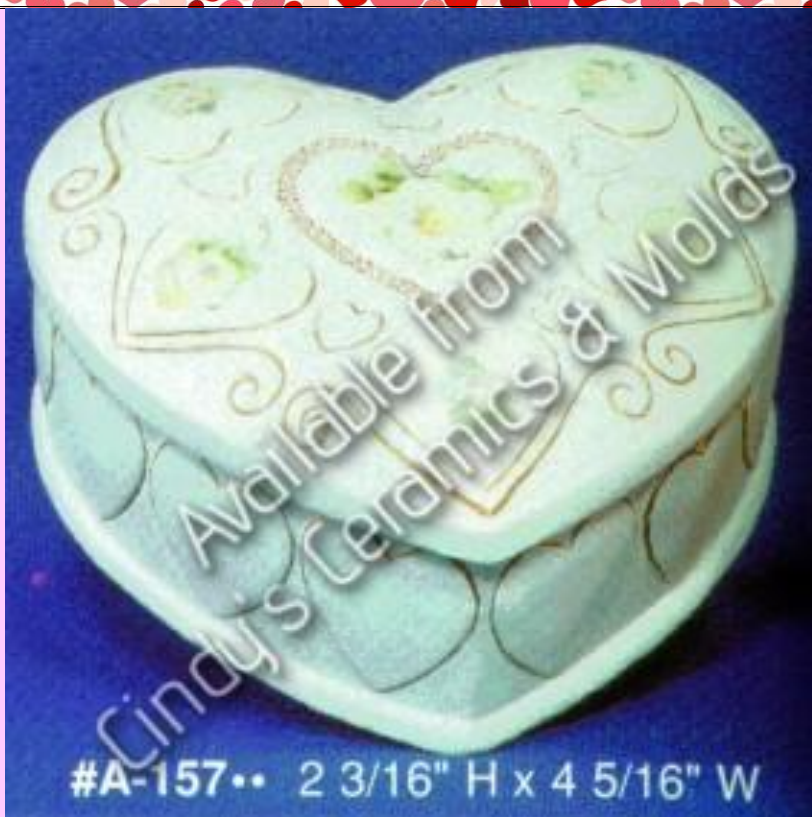

SK-481

Four Valentine's Ornaments/ Magnets: "Love," Cupid, Lips, & Dove with Letter

3.00 each;
10.00 (set
of four)

A-152

Kissing Boy Angel Mouse

4 ¹³/₁₆ High

7.50

A-153

Kissing Girl Angel Mouse

5 ¹³/₁₆ High

7.50

A-157

2 ¹³/₁₆ Tall
by 4 ⁵/₁₆
Wide

8.70

Heart Box

ALB-1025