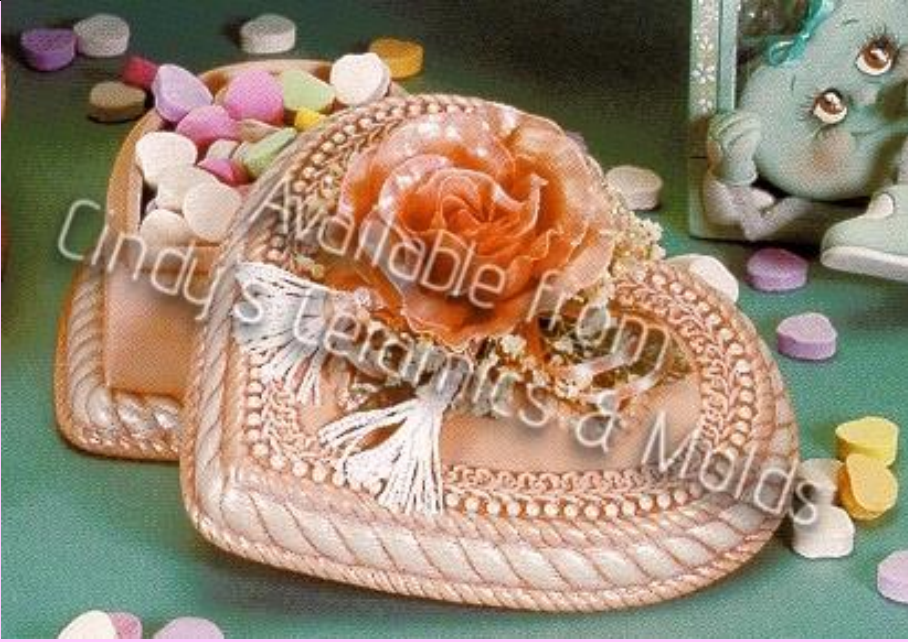

#1025
7 ³/₄ H

#1031 2 Plaques
2 ³/₈ H & 3 ¹/₂ H

7 ³/₄ High

16.20

Happy Bunny

ALB-1031

2 5/8 High by
3 1/2 Wide

5.00 each

Heart Plaque (& Flower Plaque) for ALB-1025

D-954

6 Wide

9.75

Satin Cord Heart Box

D-1937

6 1/4 High

10.40