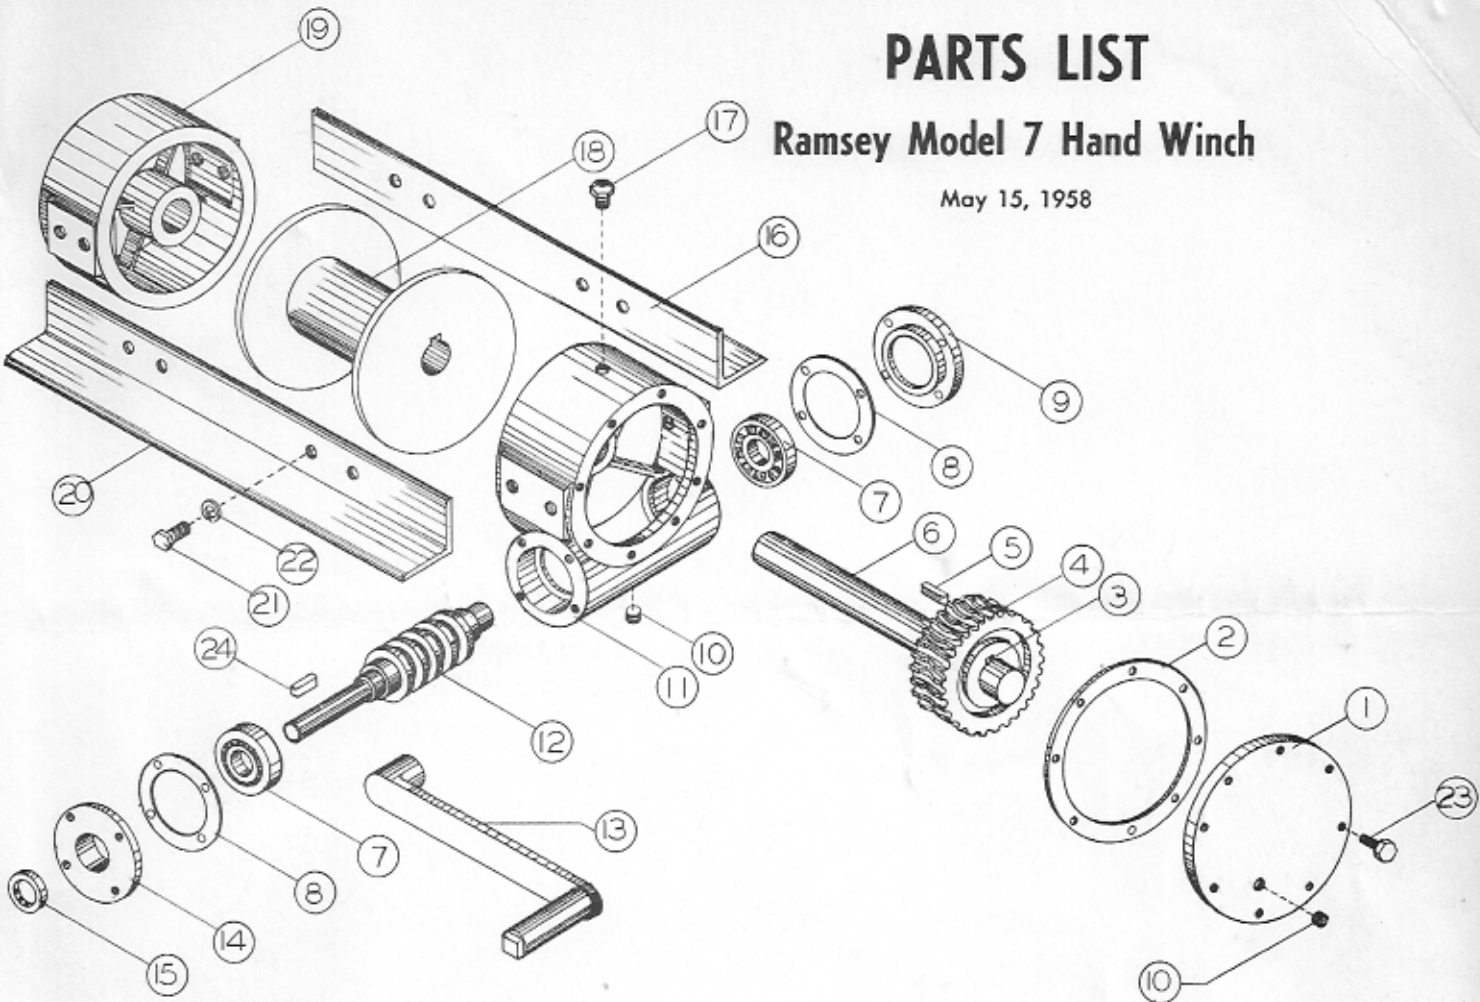

# PARTS LIST

## Ramsey Model 7 Hand Winch

May 15, 1958

Order by part number, not item number.

ITEM NO.	NO. REQ'D	PART NO.	DESCRIPTION	ITEM NO.	NO. REQ'D	PART NO.	DESCRIPTION
①	1	7-2	Cover	⑬	1	7-15	Crank
②	1	7-13	Gasket	⑭	1	7-6	Cap
③	2	513	Key	⑮	1	532	Oil Seal
④	1	7-8-R	Gear, R. H.	⑯	1	7-32	Frame
⑤	2	513	Key	⑰	1	3084	Vent Plug
⑥	1	7-7	Shaft	⑱	1	7-3	Drum
⑦	2	7-12	Bearing	⑲	1	7-4	Housing
⑧	2	7-14	Gasket	⑳	1	7-31	Frame
⑨	1	7-5	Cap	㉑	8	28	Screw
⑩	2	40	Plug	㉒	8	17	Lock Washer
⑪	1	7-1	Housing	㉓	16	48	Screw
⑫	1	7-9-R	Worm, R. H.	㉔	1	7-33	Key