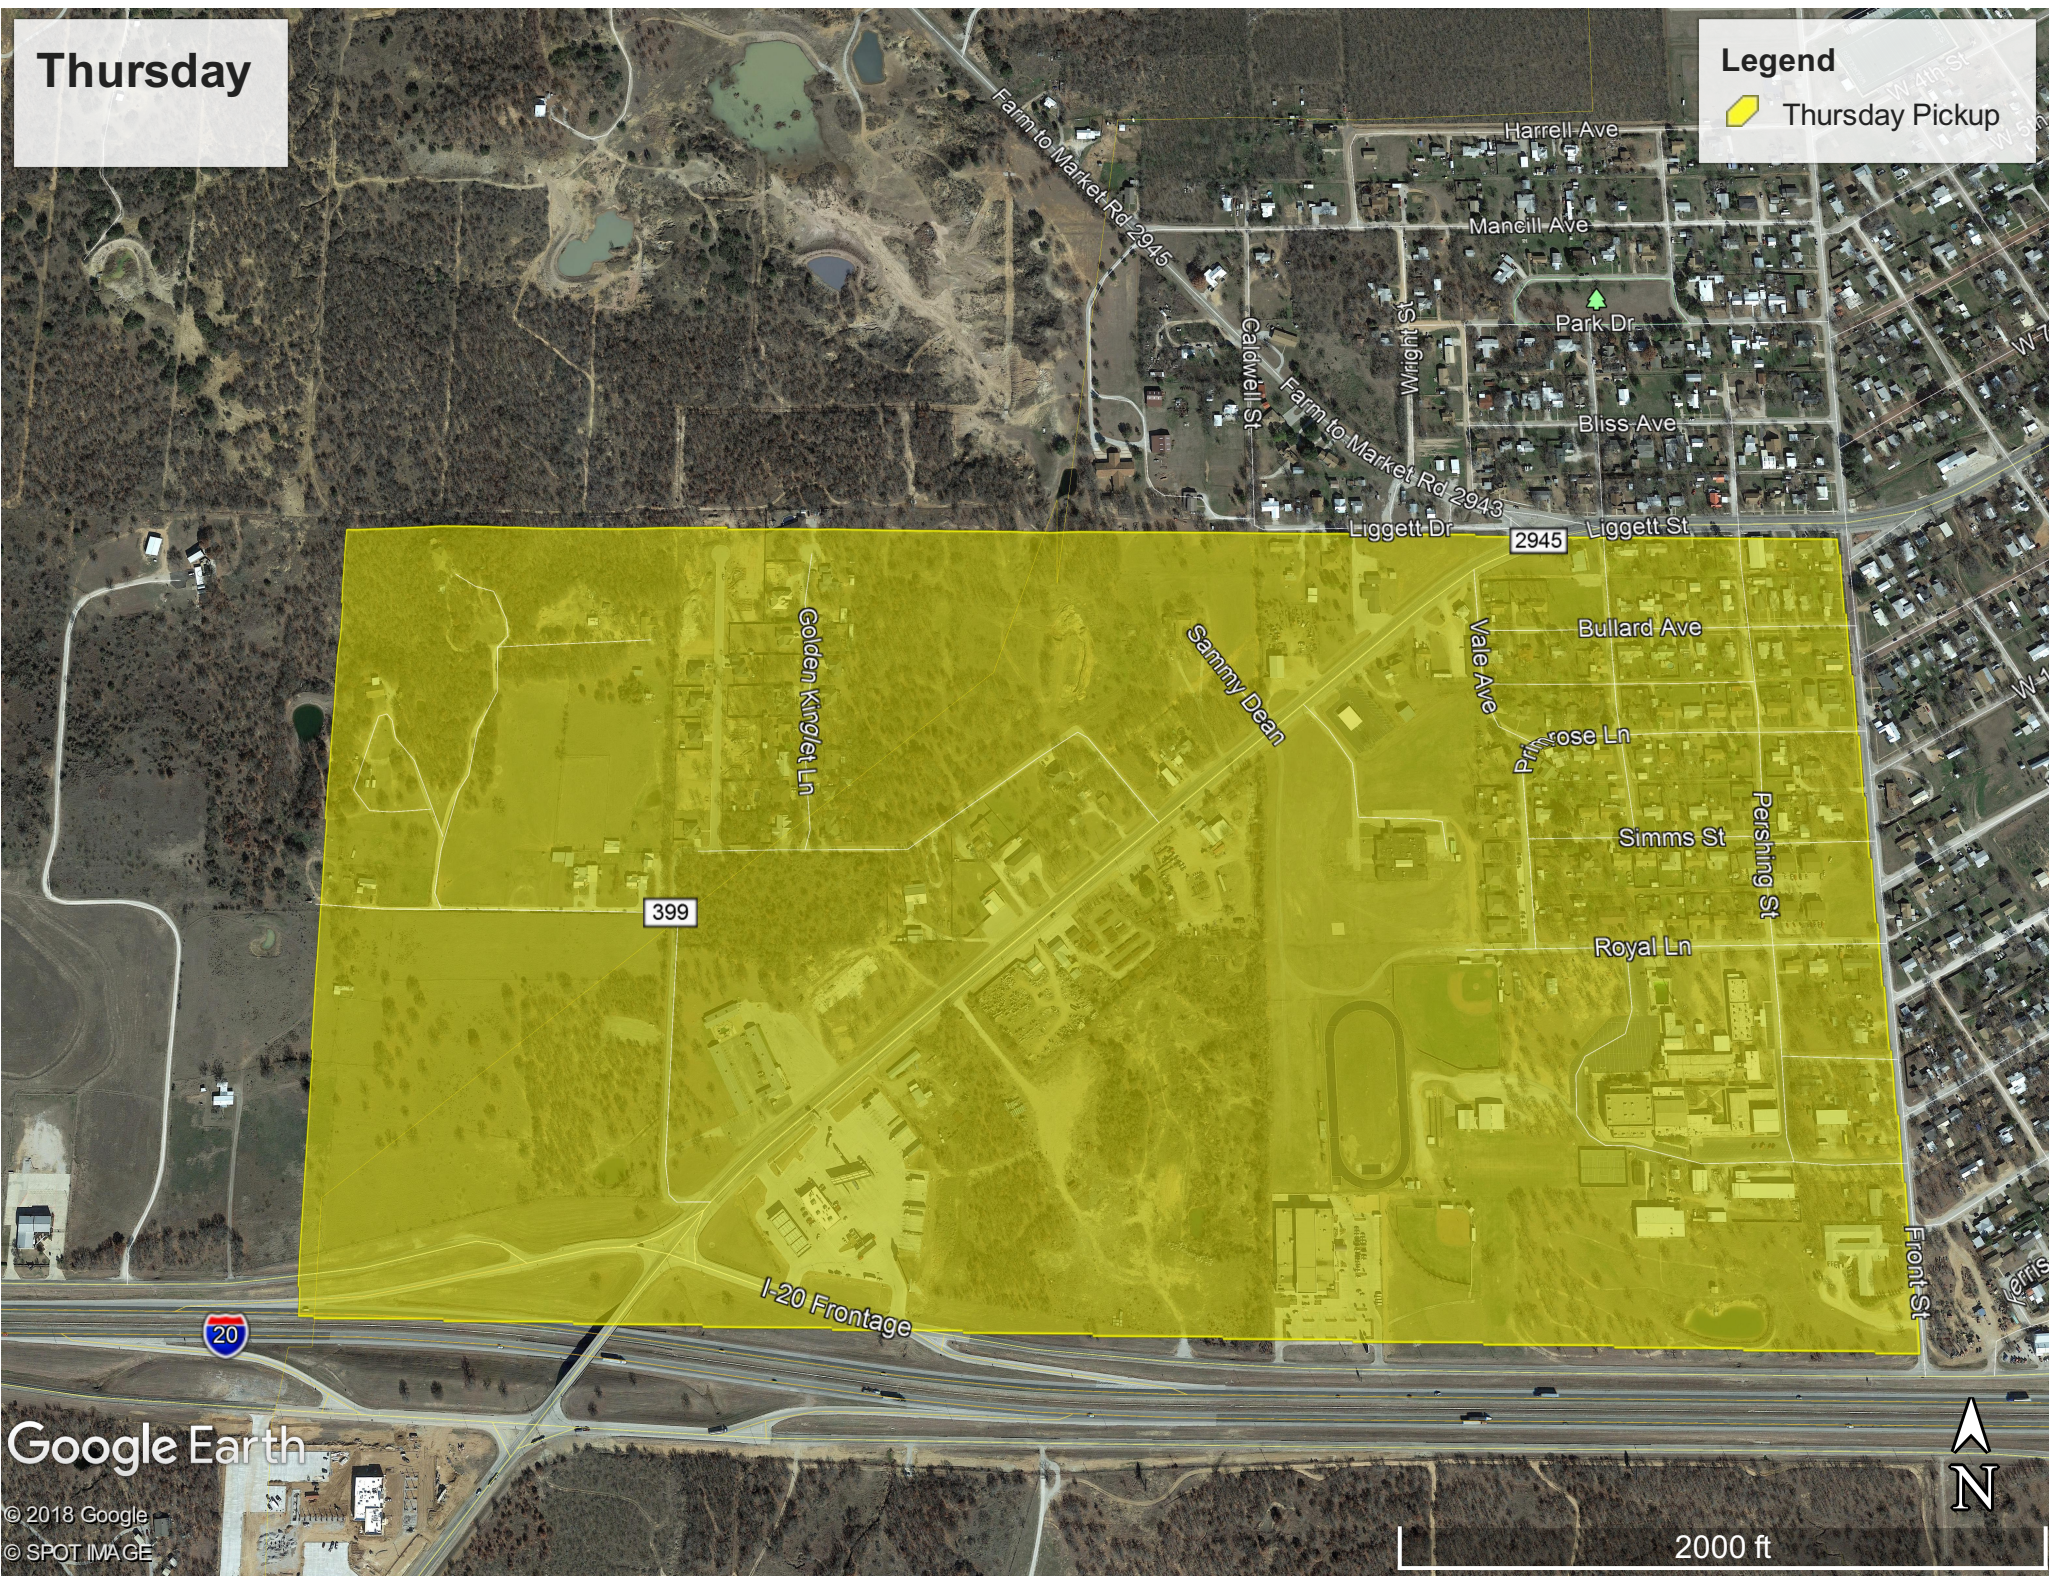

Thursday

Legend

 Thursday Pickup

Google Earth

© 2018 Google
© SPOT IMAGE

2000 ft