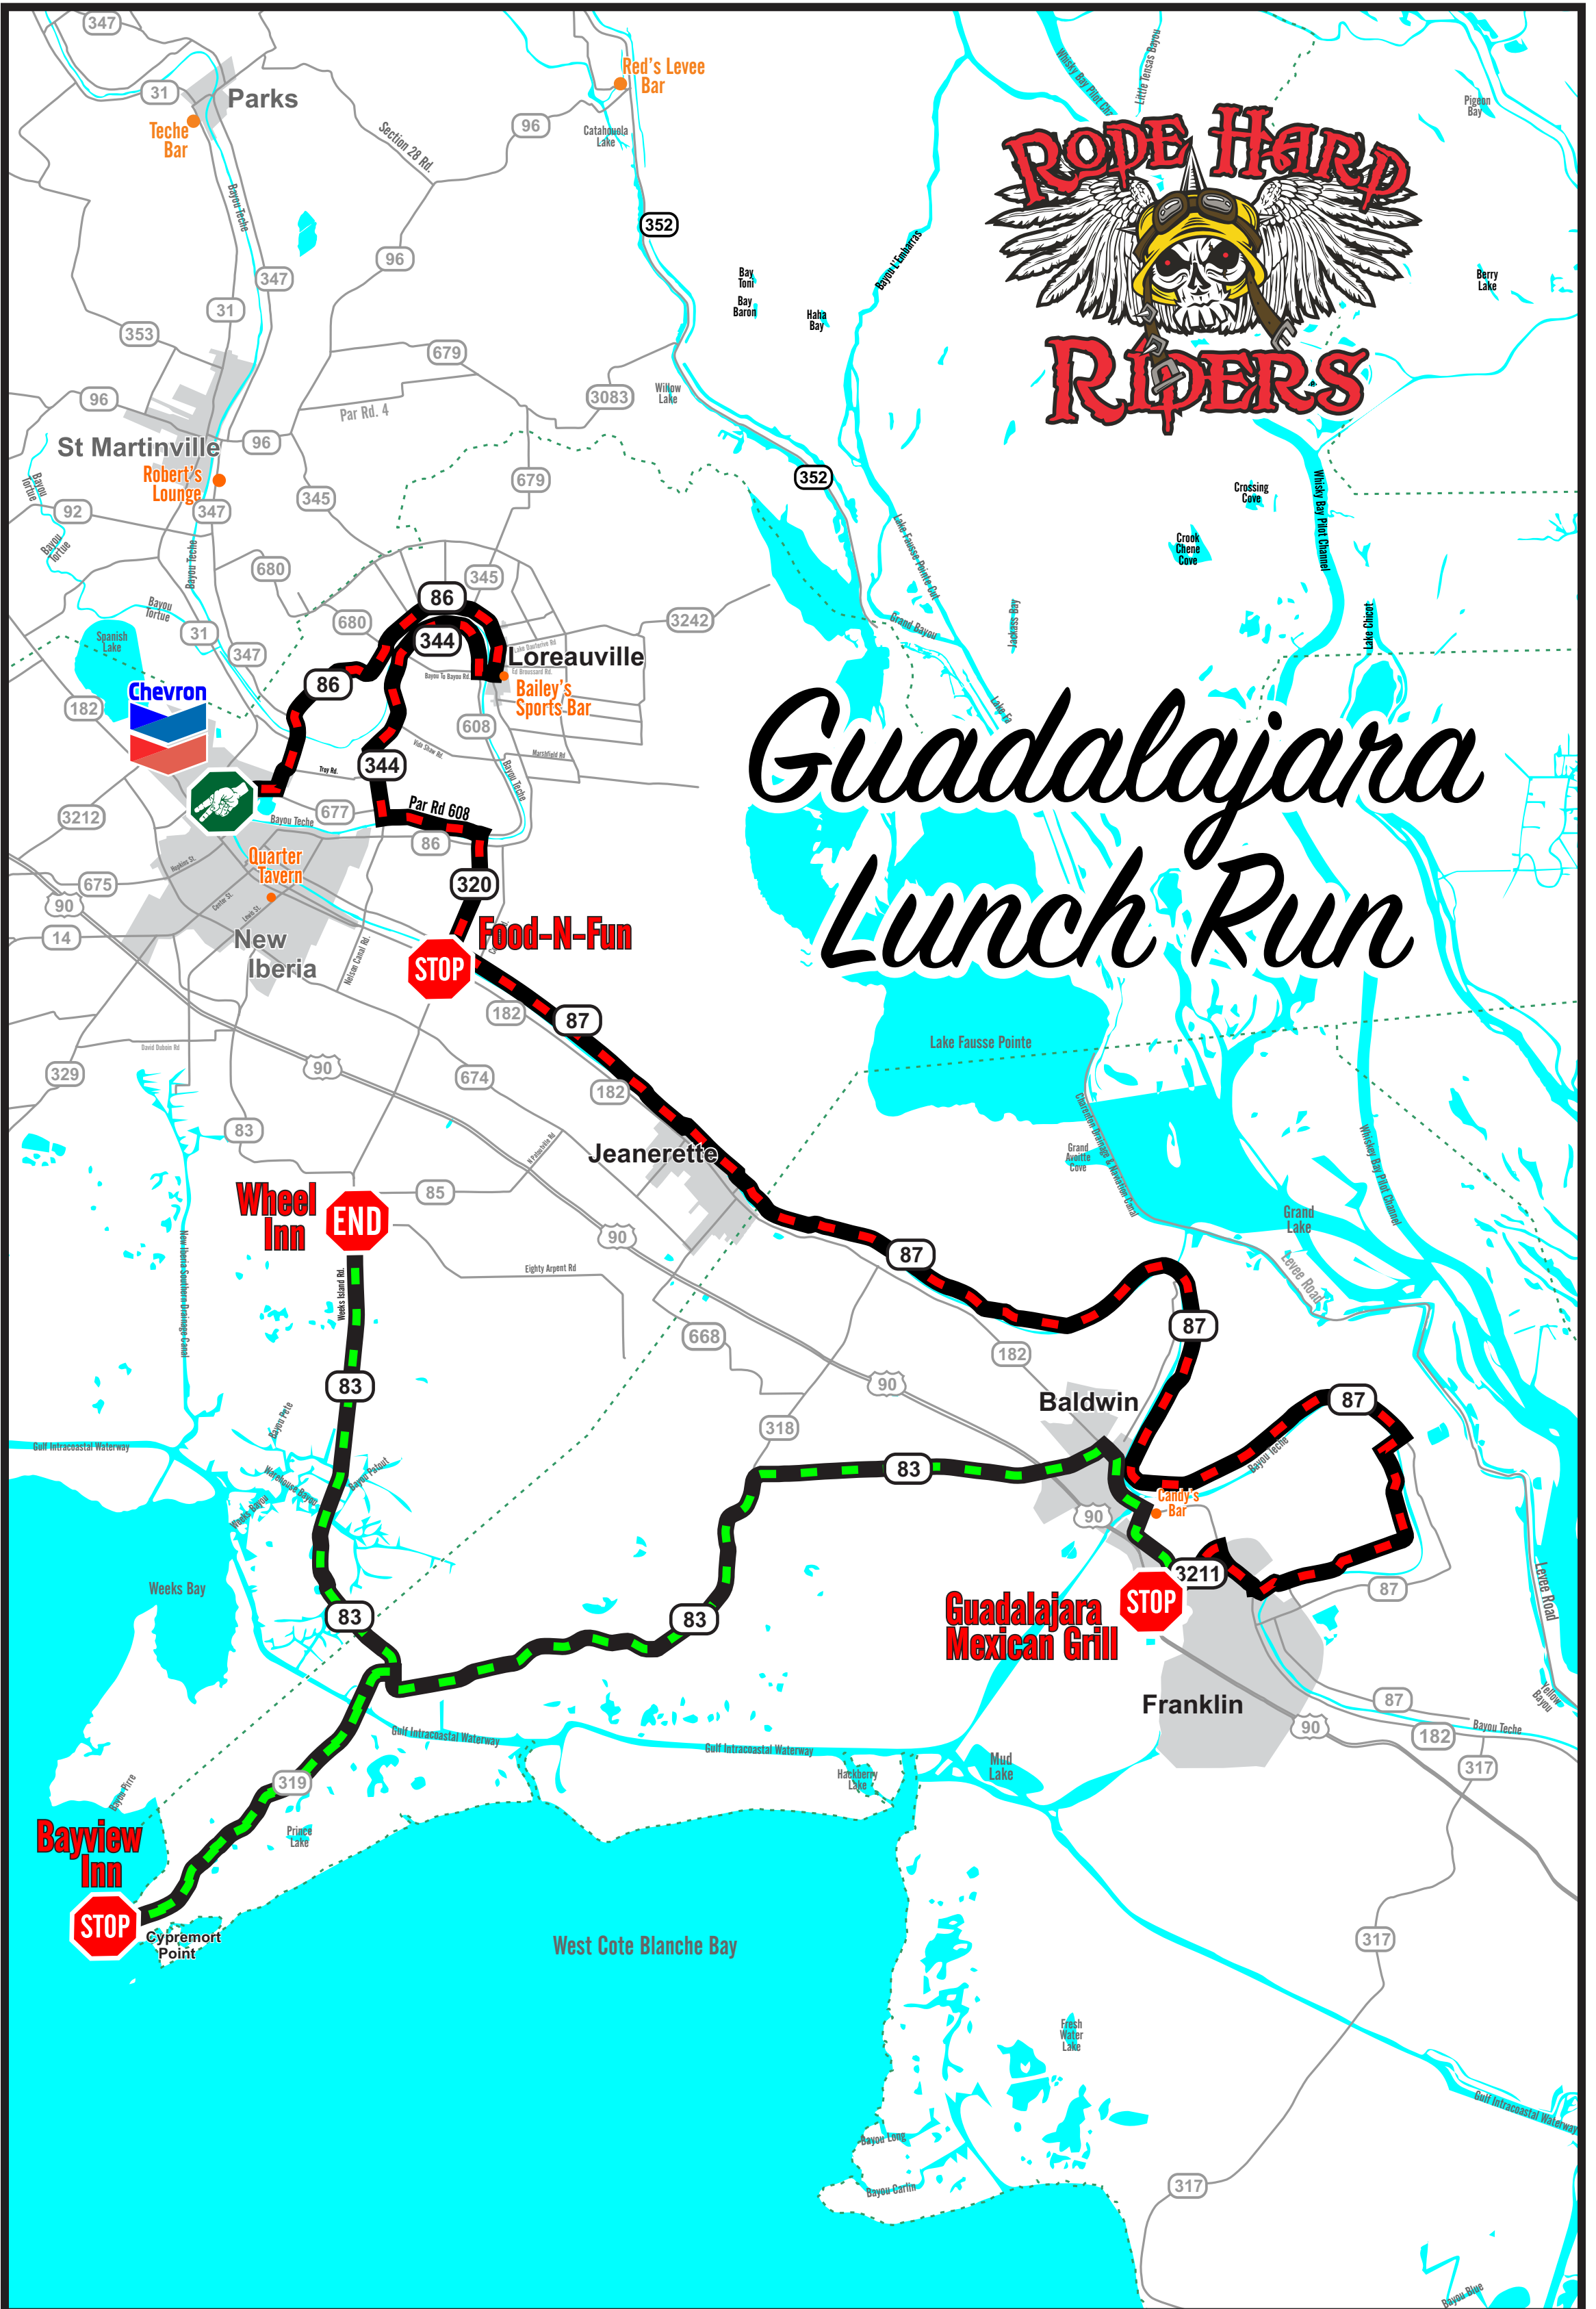

Guadalajara Lunch Run

Bayview Inn
STOP

Wheel Inn
END

Food-N-Fun
STOP

Guadalajara Mexican Grill
STOP

STOP

Robert's Lounge

Bailey's Sports-Bar

Jeanerette

Loreauville

St Martinville

Parks

West Cote Blanche Bay

Guadalajara Mexican Grill

STOP

Franklin