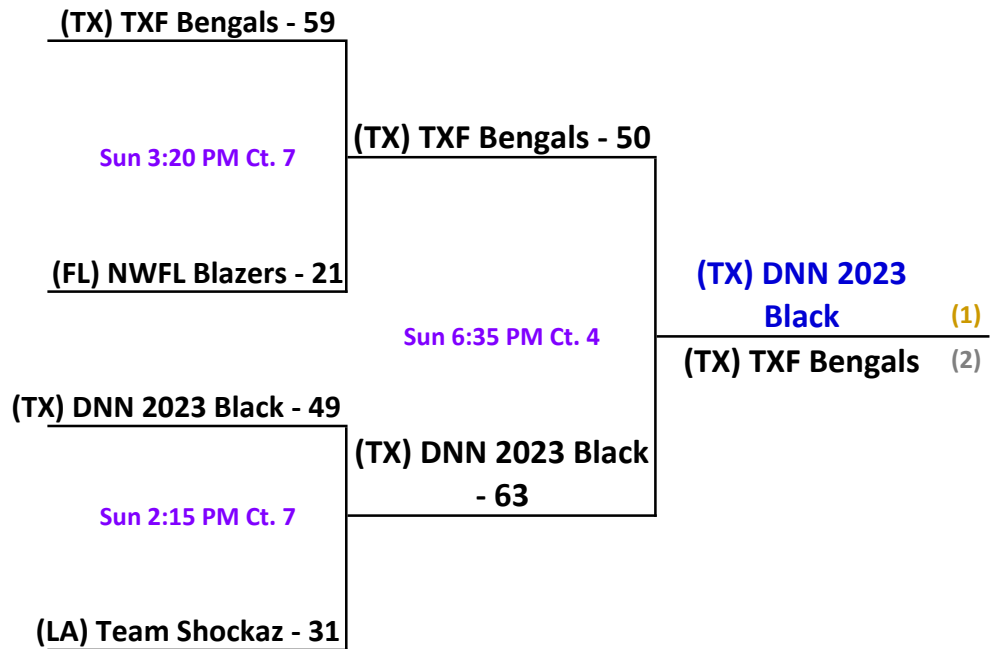

2019 Allstate Sugar Bowl Super 60 PURPLE Bracket: 14u Boys Division

Home on Top.
Visitor on Bottom.

Court Locations on super60basketball.com

Teams MUST bring their pre-printed AAU scoresheet from Tournament Connect to each pool & bracket game. If you do NOT bring your scoresheet, the other team will shoot a 2-shot technical at start of each half.