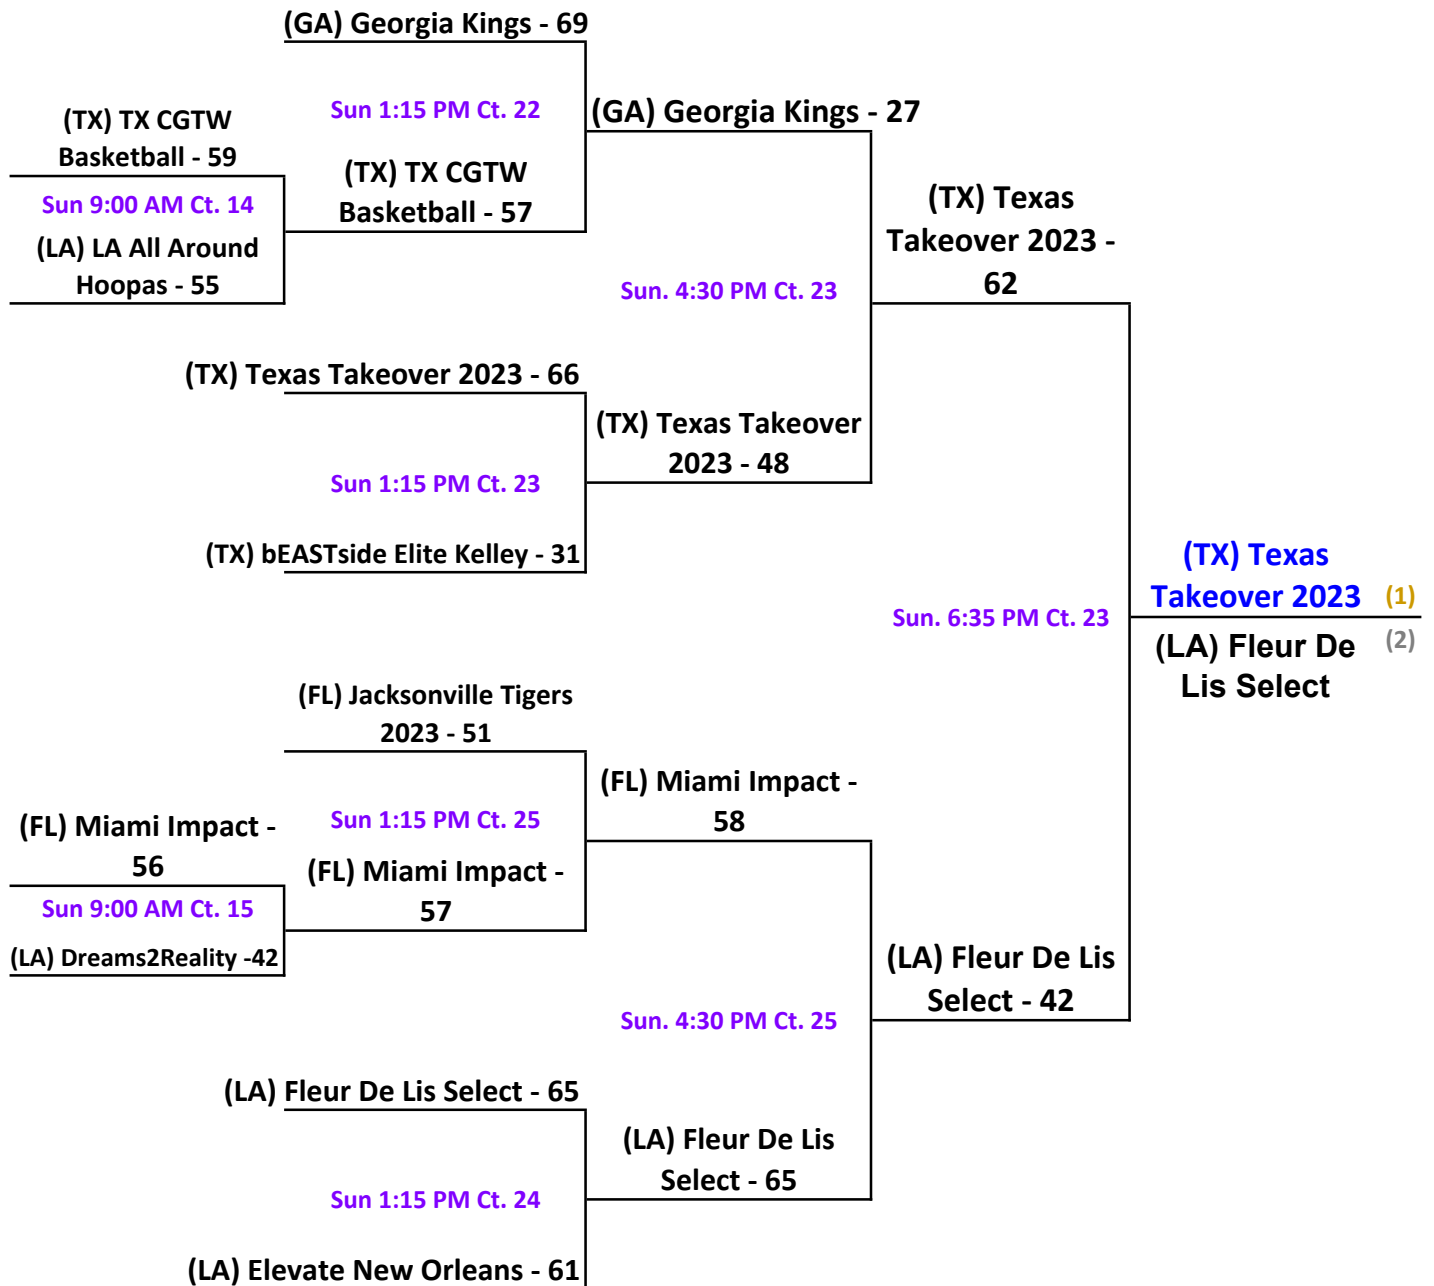

# 2019 Allstate Sugar Bowl Super 60 GOLD Bracket: 14u Boys Division

Teams MUST bring their pre-printed AAU scoresheet from Tournament Connect to each pool & bracket game. If you do NOT bring your scoresheet, the other team will shoot a 2-shot technical at start of each half.

Home on Top.  
Visitor on Bottom.

Court Locations on  
[super60basketball.com](http://super60basketball.com)