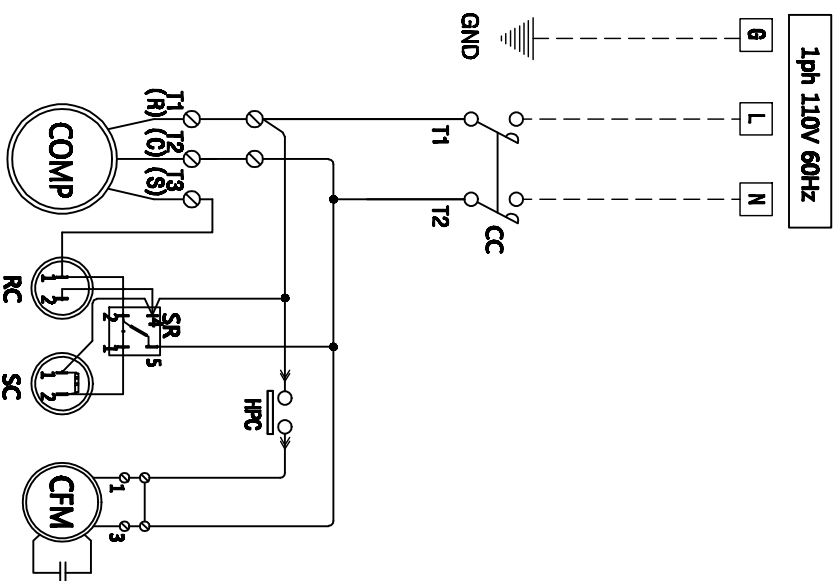

Electrical Wiring Diagram

Model : IQT050MRA

Factory Wiring ————— Field Wiring - - - - -

LEGEND

CC (C1)	COMPRESSOR CONTACTOR	CCH	CRANKCASE HEATER	DTS	DEFROST TEMPERATURE SENSOR
CFM	CONDENSER FAN MOTOR	RTS	ROOM THERMOSTAT SENSOR	GND	GROUND
EFM	EVAPORATOR FAN MOTOR	SW	ON/OFF SWITCH		
HPS	HIGH PRESSURE SWITCH	SR	START RELAY		
HPC	HIGH PRESSURE CONTACTOR	RC	RUN CAPACITOR		
LSV	LIQUID SOLENOID VALVE	SC	START CAPACITOR		