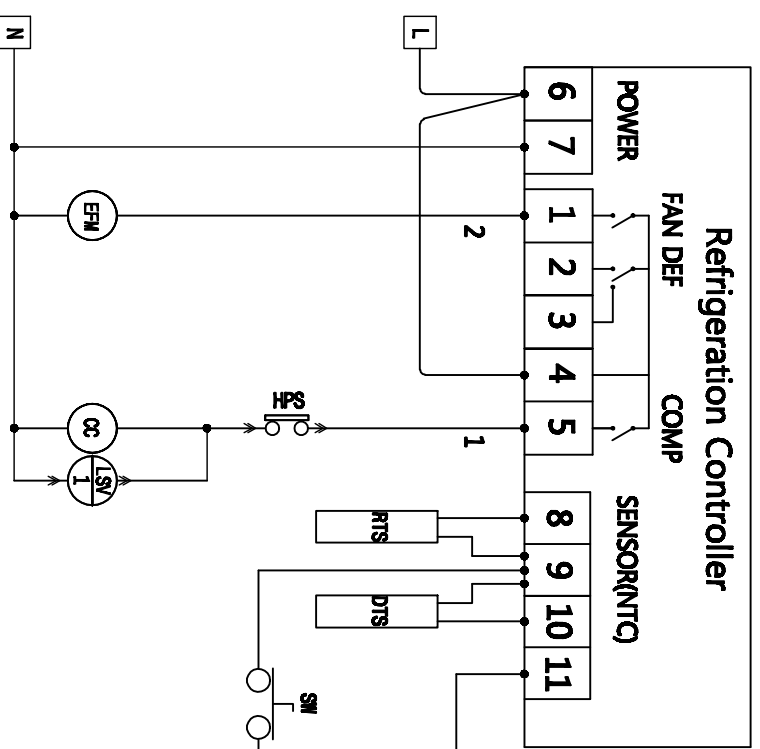

Electrical Wiring Diagram

Model : IQT050MRA

Factory Wiring ————— Field Wiring - - - - -

LEGEND

CC (C1)	COMPRESSOR CONTACTOR	CCH	CRANKCASE HEATER	DTS	DEFROST TEMPERATURE SENSOR
CFM	CONDENSER FAN MOTOR	RTS	ROOM THERMOSTAT SENSOR	GND	GROUND
EFM	EVAPORATOR FAN MOTOR	SW	ON/OFF SWITCH		
HPS	HIGH PRESSURE SWITCH	SR	START RELAY		
HPC	HIGH PRESSURE CONTACTOR	RC	RUN CAPACITOR		
LSV	LIQUID SOLENOID VALVE	SC	START CAPACITOR		