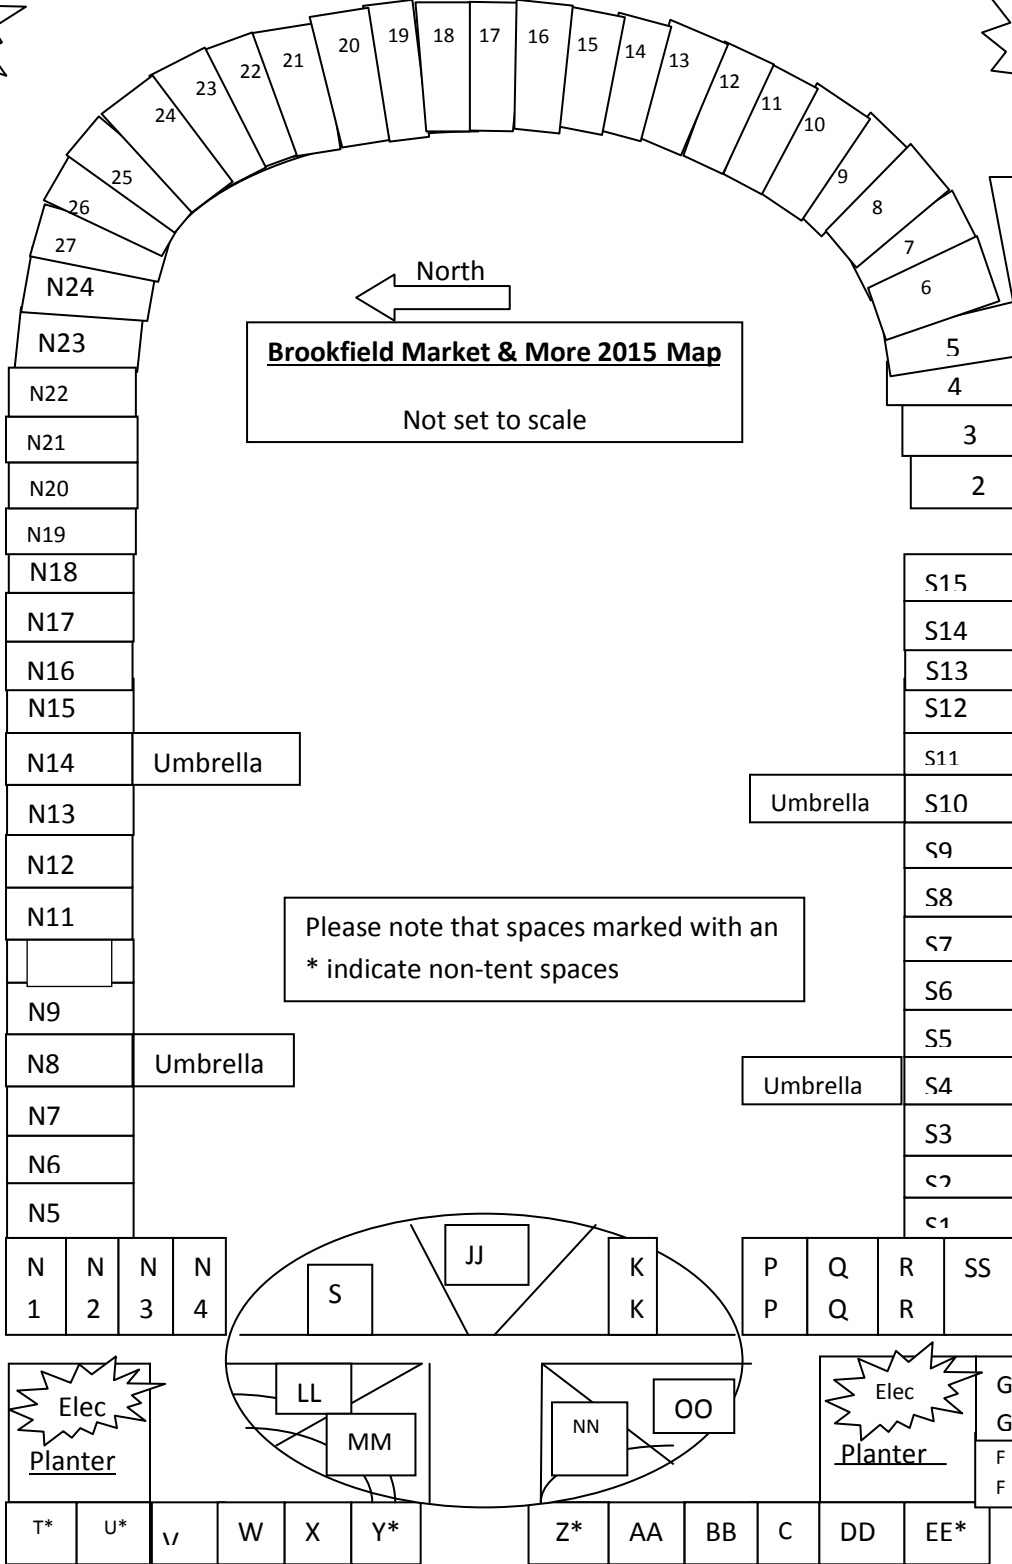

Civic Dr. No Parking, Loading or Unloading. Parking at Venice Club, Larson 's Bkfld Cent. O Behind Safety Bldg.

28 29 30 31 32

Sidewalk

**Brookfield Market & More 2015 Map**  
Not set to scale

N19\*  
N20\*  
N21\*  
N22\*  
N23\*  
N24\*  
N25\*  
N26\*  
Bench  
N28  
N29  
N30  
N31\*  
N32  
N33\*  
N34\*

S16  
S17\*  
S18  
Sidewalk  
S19\*  
S20\*  
S21\*  
S22\*  
S23  
S24\*  
S25\*  
Bench  
S26  
S28\*  
S29  
S30\*  
S31\*  
S32  
S33\*

R Q P O\* N\* M L K J I H G\* F\* E D C B A  
Planter Fountain Planter

ess Road Loading and Unloading Only. Parking at Larson Funeral Home, Bkfld Cent. Or behind Safety Bldg.