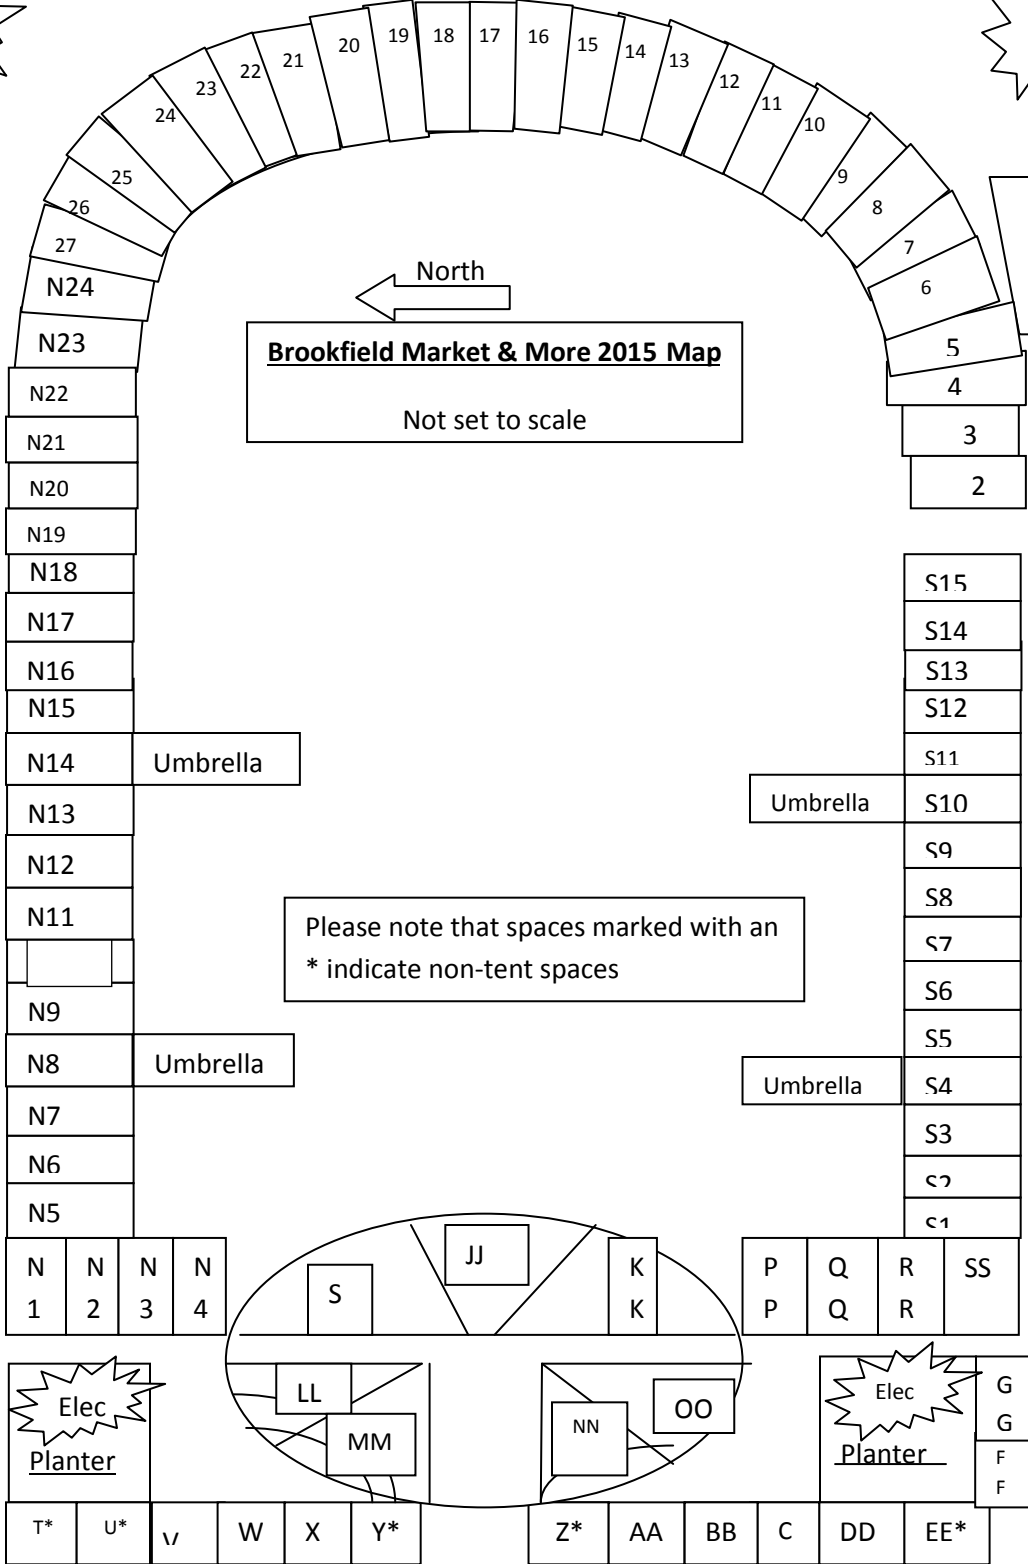

Civic Dr. No Parking, Loading or Unloading. Parking at Venice Club, Larson 's Bkfld Cent. O Behind Safety Bldg.

28 29 30 31 32

Sidewalk

**Brookfield Market & More 2015 Map**  
Not set to scale

N19\*  
N20\*  
N21\*  
N22\*  
N23\*  
N24\*  
N25\*  
N26\*  
Bench  
N28  
N29  
N30  
N31\*  
N32  
N33\*  
N34\*

S16  
S17\*  
S18  
Sidewalk  
S19\*  
S20\*  
S21\*  
S22\*  
S23  
S24\*  
S25\*  
Bench  
S26  
S28\*  
S29  
S30\*  
S31\*  
S32  
S33\*

Please note that spaces marked with an \* indicate non-tent spaces

R	Q	P	O*	N*	M	L	K	J	I	H	G*	F*	E	D	C	B	A
			Planter				Fountain				Planter						

ess Road Loading and Unloading Only. Parking at Larson Funeral Home, Bkfld Cent. Or behind Safety Bldg.