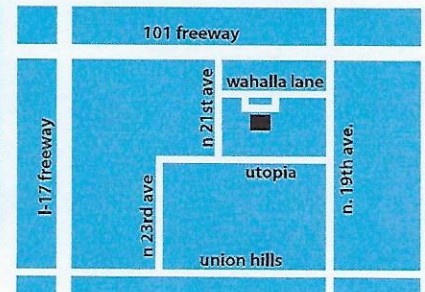

MODEL CAR CHAMPIONSHIP & SWAP MEET

**Saturday,
April 13, 2019
9am to 5pm**

Arizona's Largest

The Championship

1st through 3rd Place Awards • Raffle Prizes • Free Kid's Make & Take Project & Display Tables • Automotive Models & Displays Only
OnLine registration, Classes, and Rules Available at desertscaleclassic.com

The Swap Meet

Dozens of Vendors • New & Vintage Kits • AfterMarket Supplies • Reference Materials
Vendor Tables Available

Email DSC14@cox.net or call Hal @ 602.881.7597 or Dan @ 480.540.3608

The Location

DEER VALLEY COMMUNITY CENTER
2001 W. Wahalla Lane, Phoenix 85027
Watch desertscaleclassic.com

Special thanks to our sponsors: