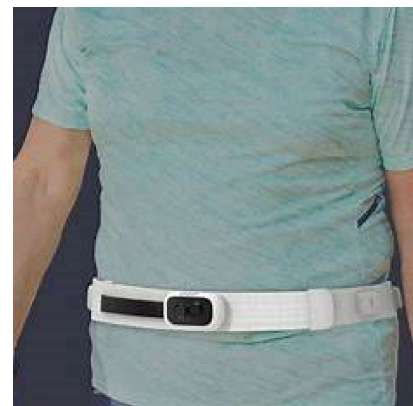

GUIDI scans the surrounding with advanced AI vision technology and guides users in an obstacle-free path with directional vibrations. Be your eyes by navigating the world safely as your most reliable companion.

Scans your surroundings with LiDAR/RADAR sensors, detects all of levels of obstacles from toe. Gentle vibrations from different directions warns you from obstacles ahead. By pairing with the NAVi app on your phone, you can enable path-finding features for GUIDI to guide you to desired locations on map.

<https://www.ai-guided.com/product>

Picture shows a person wearing GUIDI like belt around the waist