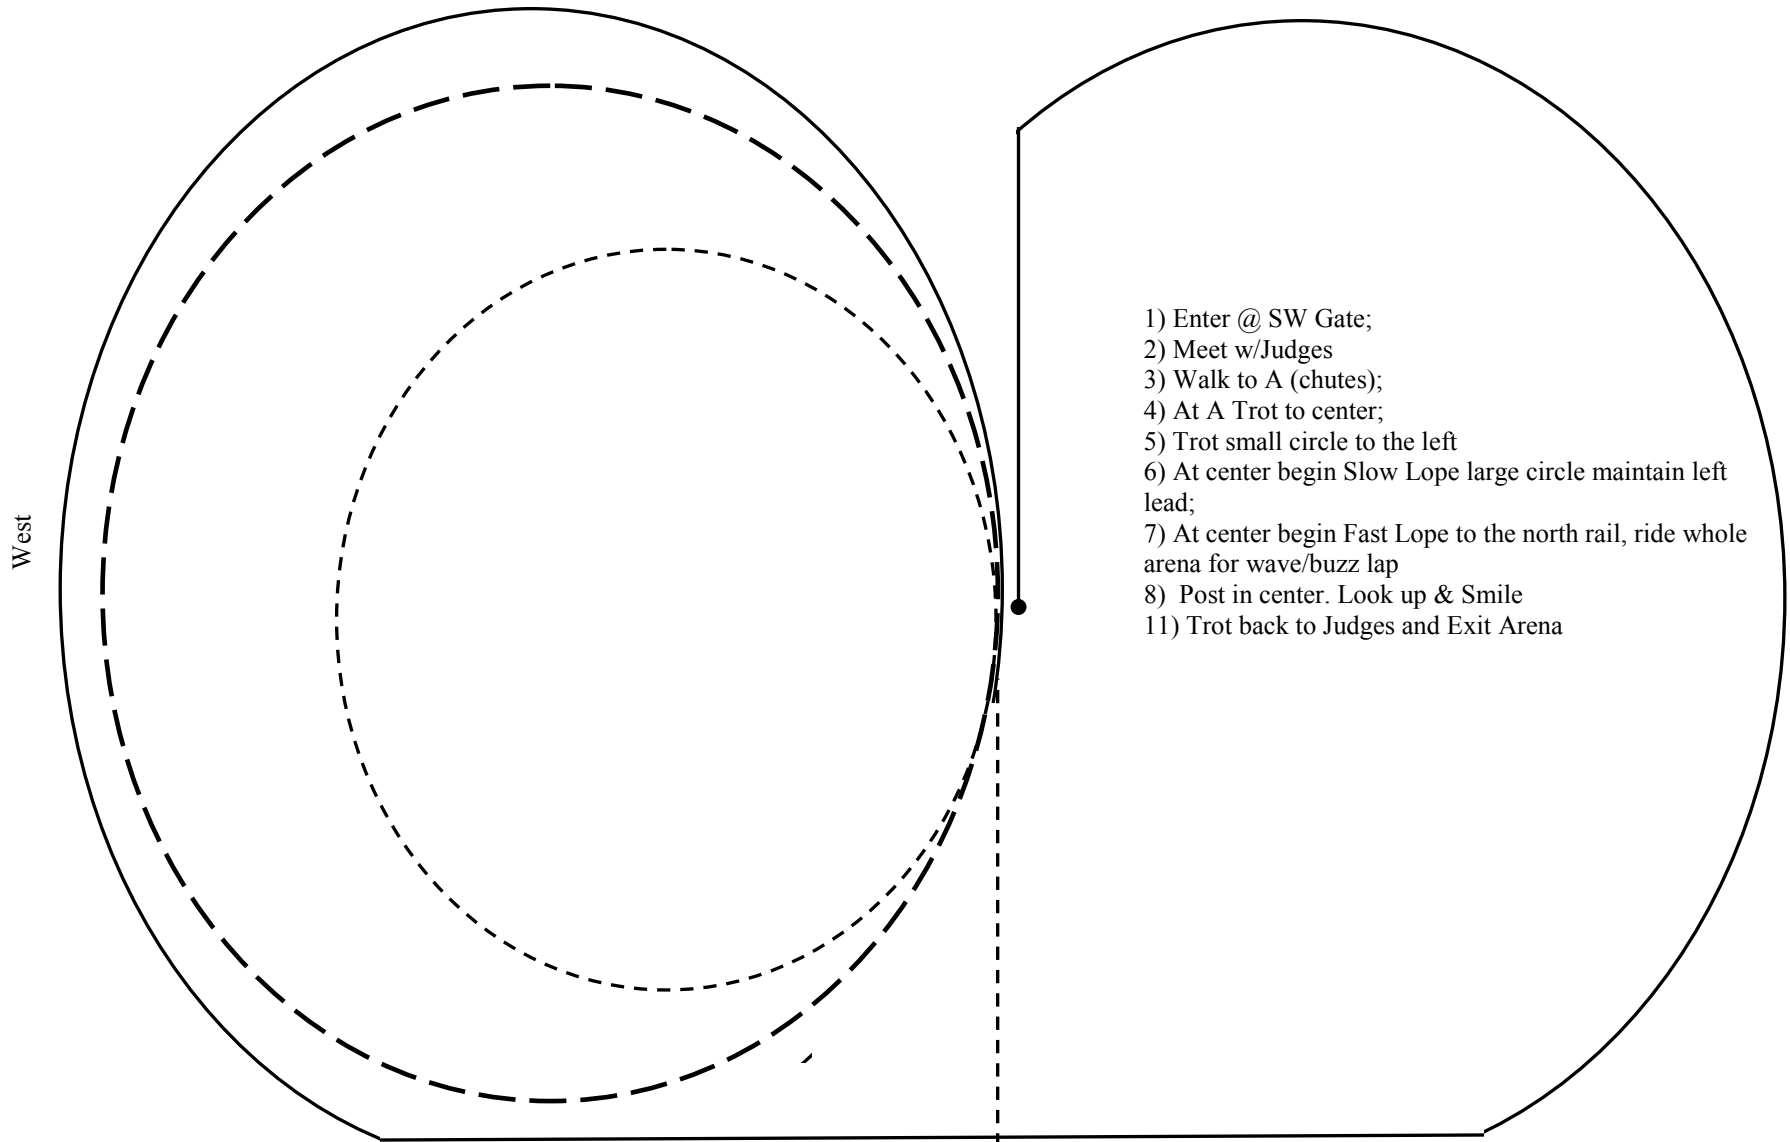

# Lil Miss

North

- 1) Enter @ SW Gate;
- 2) Meet w/Judges
- 3) Walk to A (chutes);
- 4) At A Trot to center;
- 5) Trot small circle to the left
- 6) At center begin Slow Lope large circle maintain left lead;
- 7) At center begin Fast Lope to the north rail, ride whole arena for wave/buzz lap
- 8) Post in center. Look up & Smile
- 11) Trot back to Judges and Exit Arena

Enter SW gate

Walk

chutes