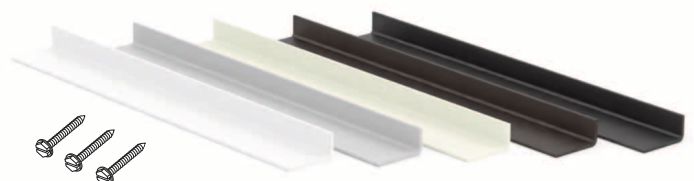

PRIVACY LIGHT BLOCK

Side & Sill Privacy Light Block

- Available in 5 colors: white, gray, vanilla, bronze or black
- High Quality PVC Light block installs in minutes
- Affordable option offers additional privacy and room darkening
- Inside Mount Only

Surcharge applies; refer to price grids section.