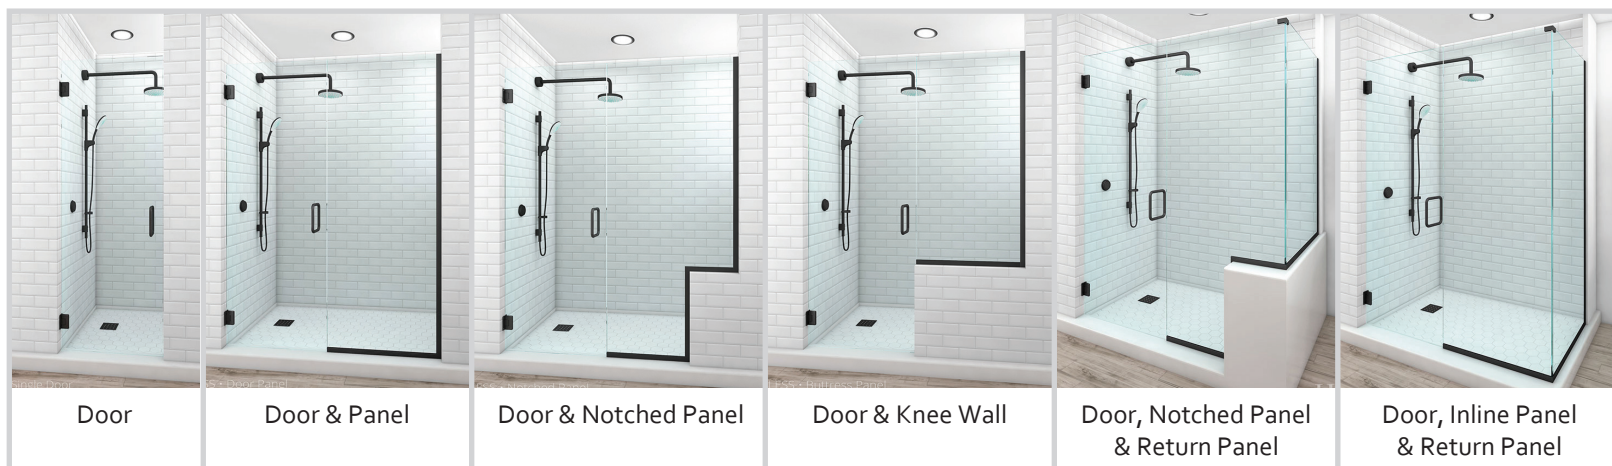

Configurations (can vary depending on shower layout)

Glass Options

- All glass is tempered; standard offering is Clear
- Pattern or Obscure glass is available
  - Bubble, Frosted, Glue Chip & Rain
- Low-Iron or Optiwhite glass is available
- Protective Coating - Shower Guard is available
- Shower Guard by Guardian Glass
  - Hard water, heat, humidity, soap and even cleaning agents can spot, discolor and corrode the surface of ordinary glass, making it look dull over time.
  - Shower Guard glass provides permanent, proven protection.

H&M Ebling Glass
1819 Sweet Arrow Lake Rd.
Pottsville, PA 17901

info@hmeblingglass.com
Ph.: (570) 385-3349
www.hmeblingglass.com