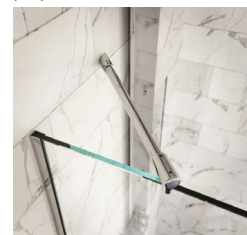

FRAMELESS | *Custom Shower Enclosures*

An frameless shower is the gold standard in custom shower design. Virtually limitless in size and layout, creating your sanctuary space means looking at your bathroom through a new lens. With guidance from your glass professional, architect, designer and/or our in-house design & engineering experts, your dream shower is only steps away. Frameless custom showers fit beautifully into new construction projects, but are equally at home in bathroom renovations. Maximize space, open up site lines, honor windows and architectural details by designing for your space, not around it.

Product Details

- Custom width sizes; virtually no limitations
- Custom height based on curb height & shower head location
- Glass thickness: 3/8"
- Compatible with glass surface protectant (Shower Guard)
- Virtually limitless designs & configurations
- Wide selection of hardware styles and finishes
 - Shown on next page

Configurations (can vary depending on shower layout)

Glass Options

- All glass is tempered; standard offering is Clear
- Pattern or Obscure glass is available
 - Bubble, Frosted, Glue Chip & Rain
- Low-Iron or Optiwhite glass is available
- Protective Coating - Shower Guard is available
- Shower Guard by Guardian Glass
 - Hard water, heat, humidity, soap and even cleaning agents can spot, discolor and corrode the surface of ordinary glass, making it look dull over time.
 - Shower Guard glass provides permanent, proven protection.

Flair

Traditional

Hardware | *Robe Hooks*

Over Glass

Thru-Glass

Support Bars | Hardware

90° to Wall

45° to Wall