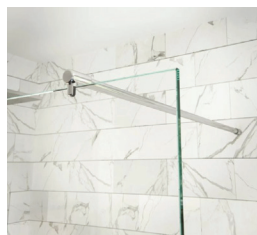

FRAMELESS | *Custom Shower Enclosures*

An frameless shower is the gold standard in custom shower design. Virtually limitless in size and layout, creating your sanctuary space means looking at your bathroom through a new lens. With guidance from your glass professional, architect, designer and/or our in-house design & engineering experts, your dream shower is only steps away. Frameless custom showers fit beautifully into new construction projects, but are equally at home in bathroom renovations. Maximize space, open up site lines, honor windows and architectural details by designing for your space, not around it.

Flair

Traditional

Hardware | *Robe Hooks*

Over Glass

Thru-Glass

Support Bars | Hardware

90° to Wall

45° to Wall