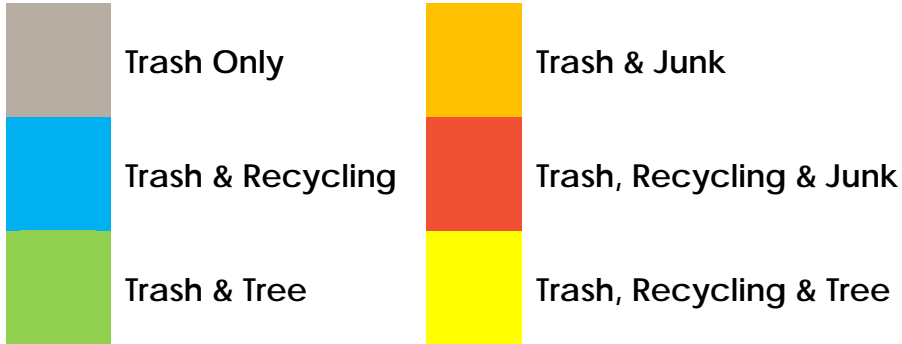

Robindell Waste Schedule 2018

Tree Waste: January, March, May, July, September, and November
Junk Waste: February, April, June, August, October and December

MAY

s	m	t	w	t	f	s
		1	2	3	4	5
6	7	8	9	10	11	12
13	14	15	16	17	18	19
20	21	22	23	24	25	26
27	<u>28</u>	29	30	31		