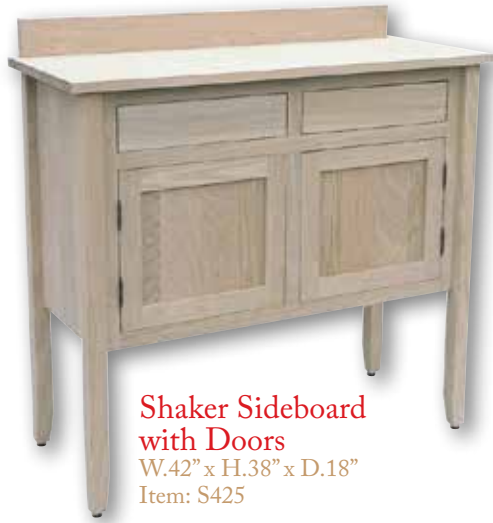

## 5 Door / 4 Drawer Hutch & Buffet with crown

Buffet: W.56" x H.34" x D.19"

Hutch: W.56" x H.47" x D.15"

Item: S563

# Shaker

**Shaker Sideboard  
with Doors**  
W.52" x H.38" x D.18"  
Item: S525

**Shaker Sideboard  
with Doors**  
W.42" x H.38" x D.18"  
Item: S425

# Mission

**Mission Sideboard**  
D.18" x H.40" x W.72"  
Item: M1872

*Also Available*

**Mission Sideboard**  
D.18" x H.40" x W.72"  
Item: M1857

**Mission Sideboard**  
D.18" x H.40" x W.42"  
Item: M1842

**Mission Sideboard**  
W.48" x H.40" x D.22"  
*2 adjustable Shelves*  
Item: S32S