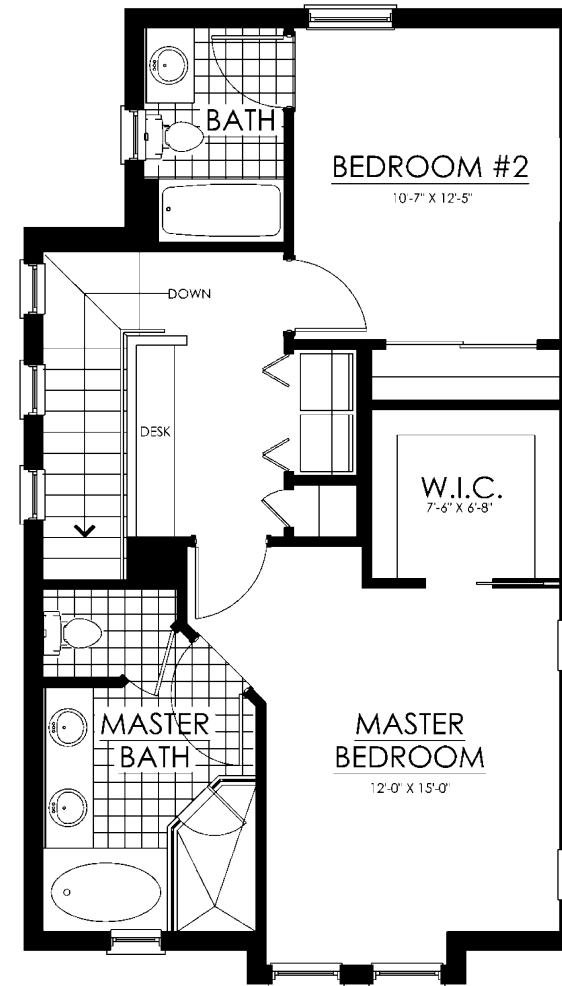

GROUND FLOOR

SECOND FLOOR

CASITA
CARMEL

LIVING AREA: 1,531 SQ. FT.