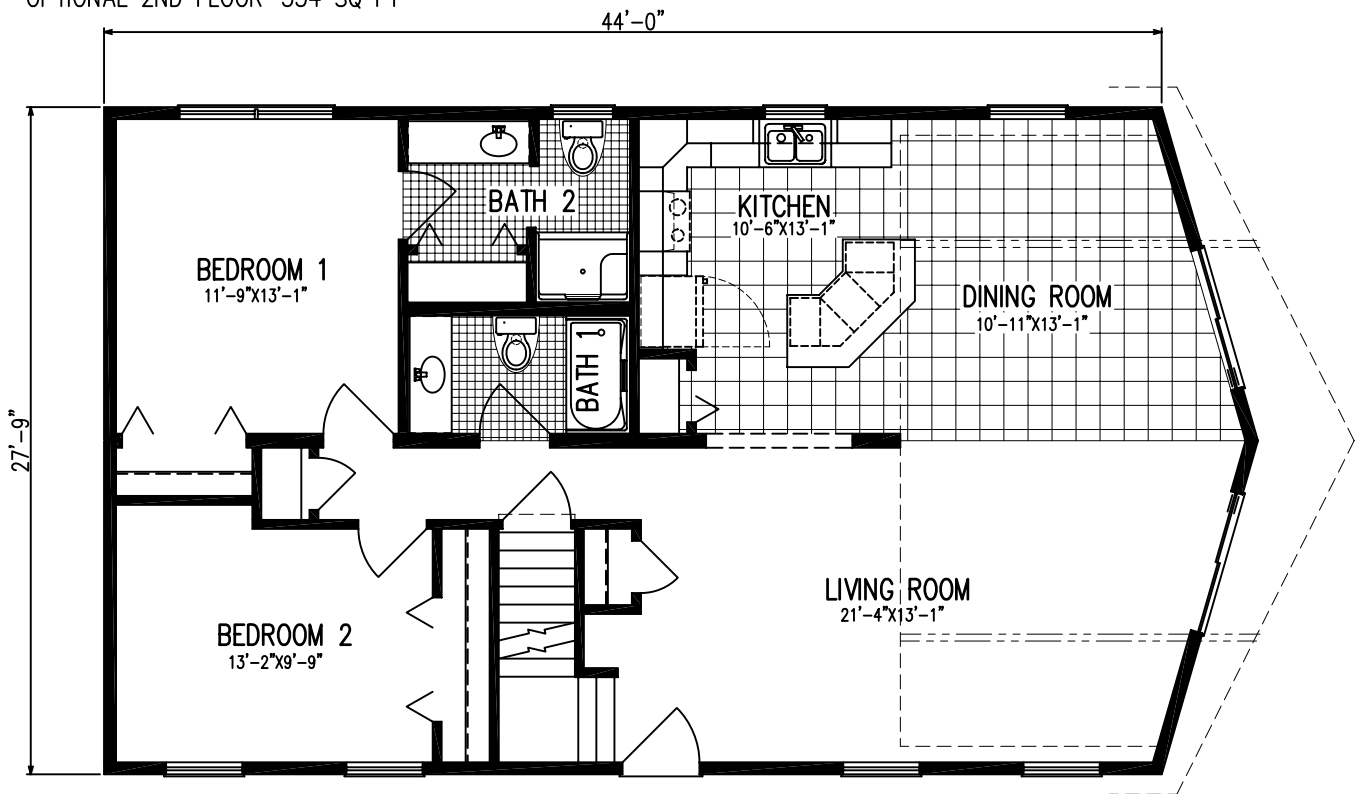

OPTIONAL 2ND FLOOR-554 SQ FT

TAHOE
1ST FLOOR-1344 SQ FT

MODEL SHOWN WITH AVAILABLE OPTIONS
NOTE: BOX WIDTHS MAY VARY FOR SHIPPING PURPOSES

P.O. BOX 315
Strattonville, PA. 16258
1-800-216-7849
(FAX) 1-814-764-5852