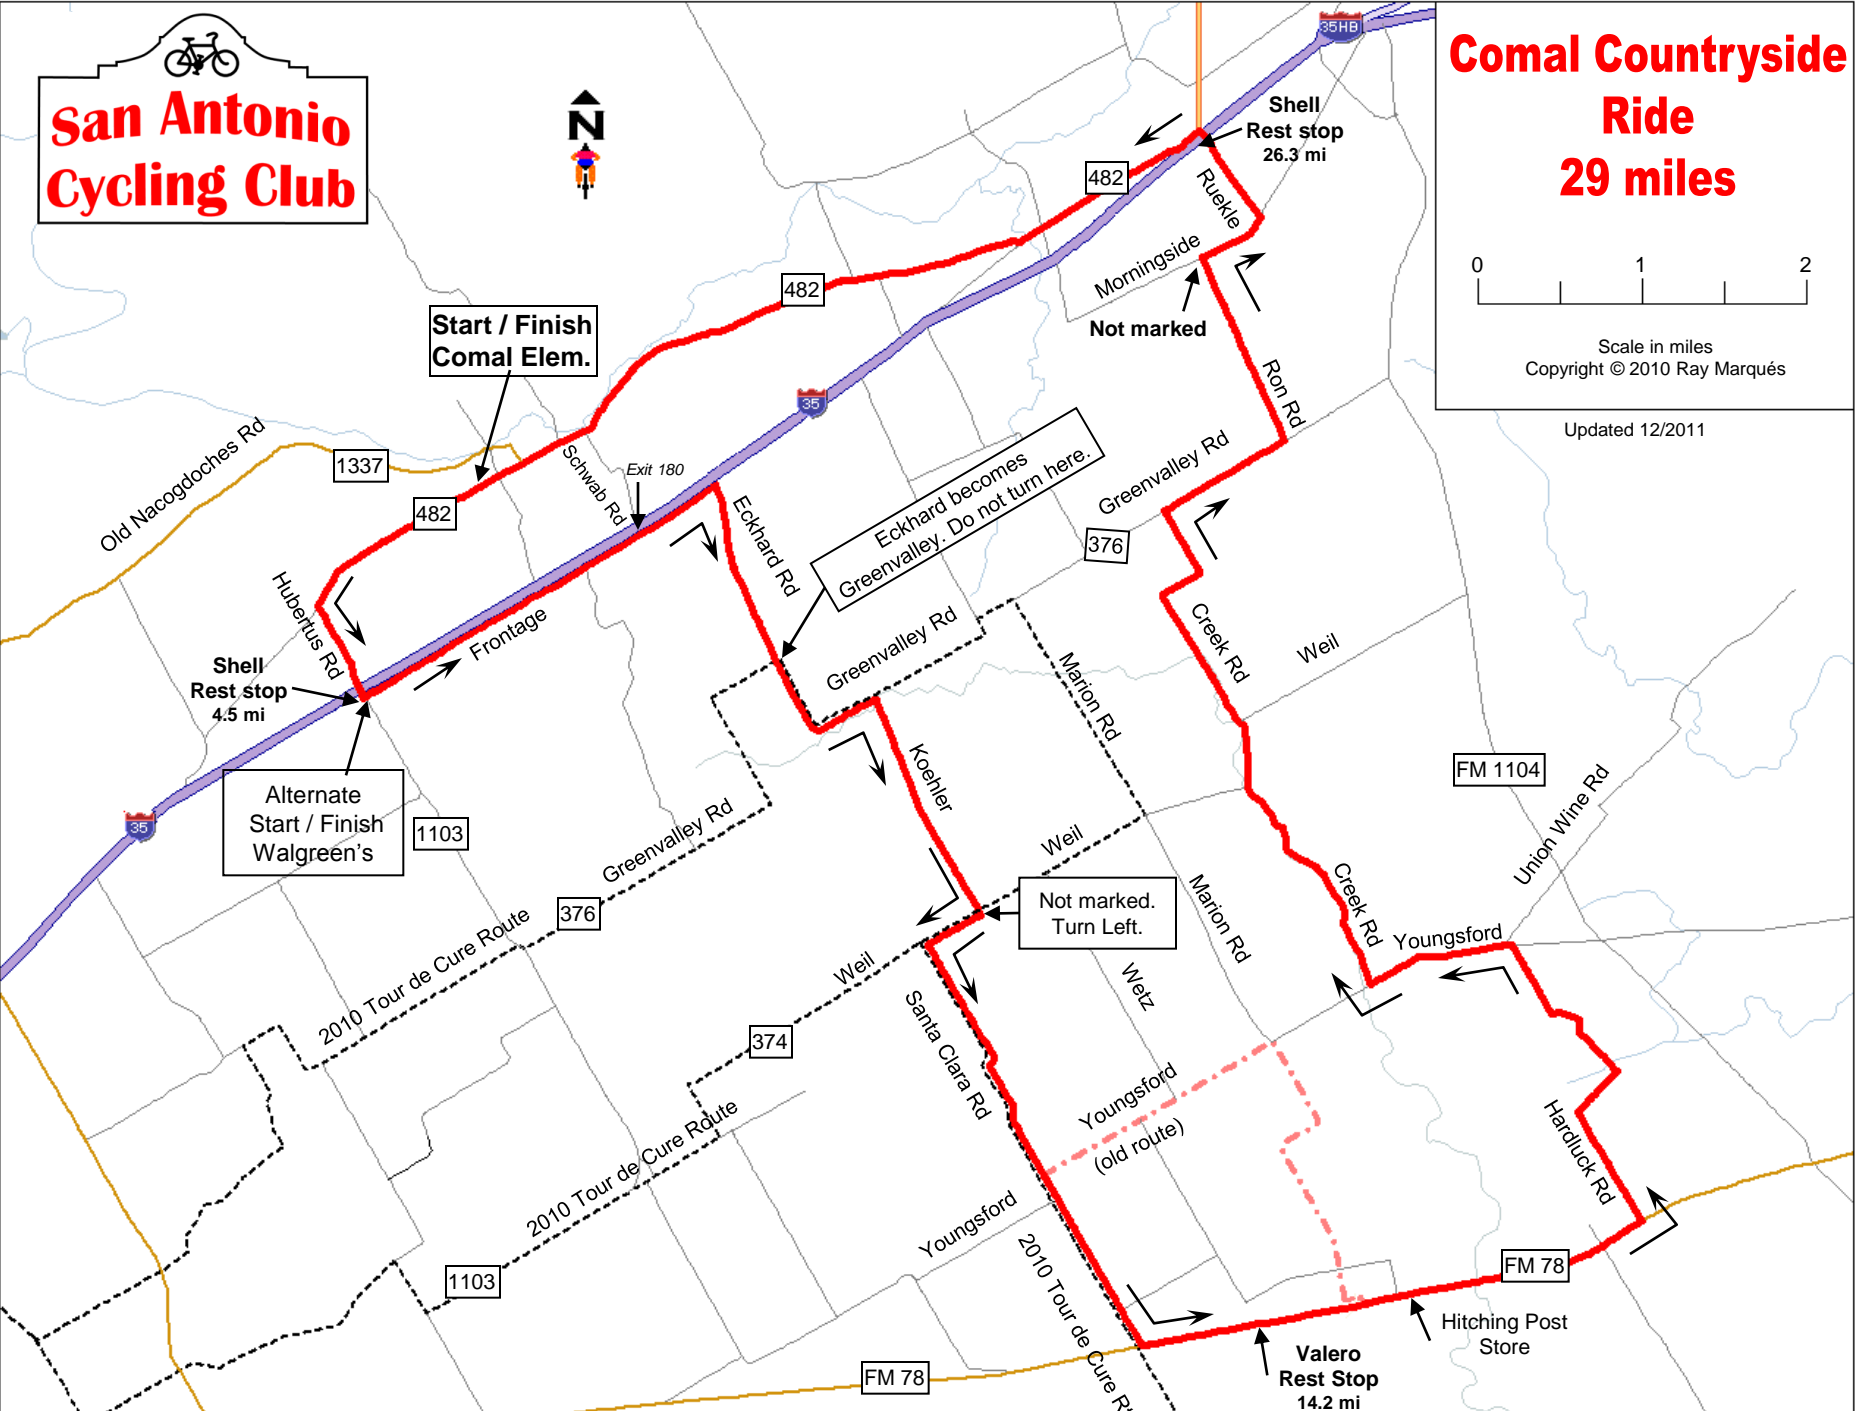

  
**San Antonio  
Cycling Club**

**Comal Countryside  
Ride  
29 miles**

Scale in miles  
Copyright © 2010 Ray Marqués

Updated 12/2011

**Start / Finish  
Comal Elem.**

**Shell  
Rest stop  
4.5 mi**

**Alternate  
Start / Finish  
Walgreen's**

**Not marked.  
Turn Left.**

**Eckhard becomes  
Greenvalley. Do not turn here.**

**Not marked**

**Shell  
Rest stop  
26.3 mi**

**Valero  
Rest Stop  
14.2 mi**

**Hitching Post  
Store**