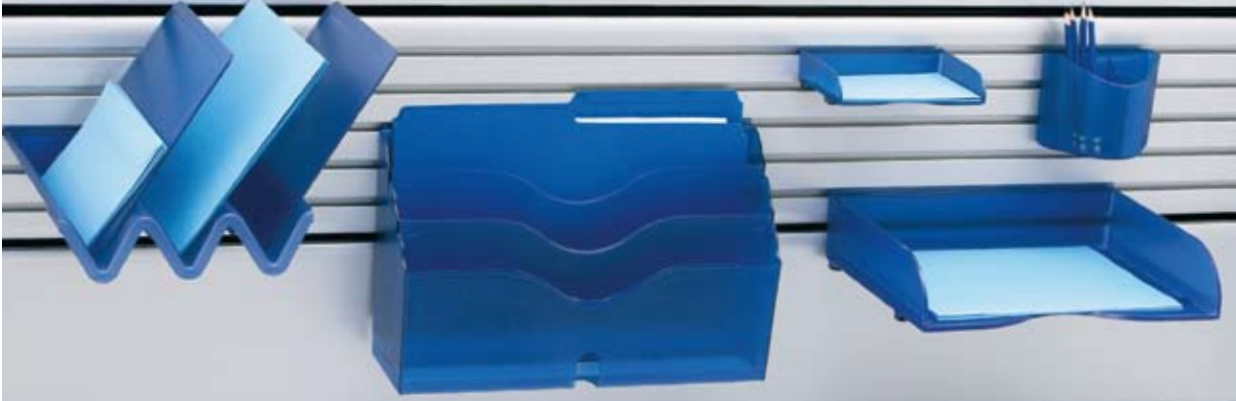

## Orchestra®

The only thing better than great office accessories are desk accessories that keep work tools off the desk. Enter Orchestra, a line of durable plastic mounting pieces and accessories — including binder bins, bud vases, pencil cups and letter trays — that work in concert to create harmony in the workspace.

This page, clockwise from left

Letter, memo and utility trays in black.

File folders (top to bottom) in orange, medium grey and soft grey.

Pencil cup, utility tray and binder bin in warm putty complement earth-toned workstations.

*Smokador* is available in both traditional and contemporary leathers to match the aesthetic of the office space. Standard colors for contemporary leathers (shown bottom left) include black, burgundy and camel; traditional leather colors (shown bottom right) include black, myrtle and burgundy.