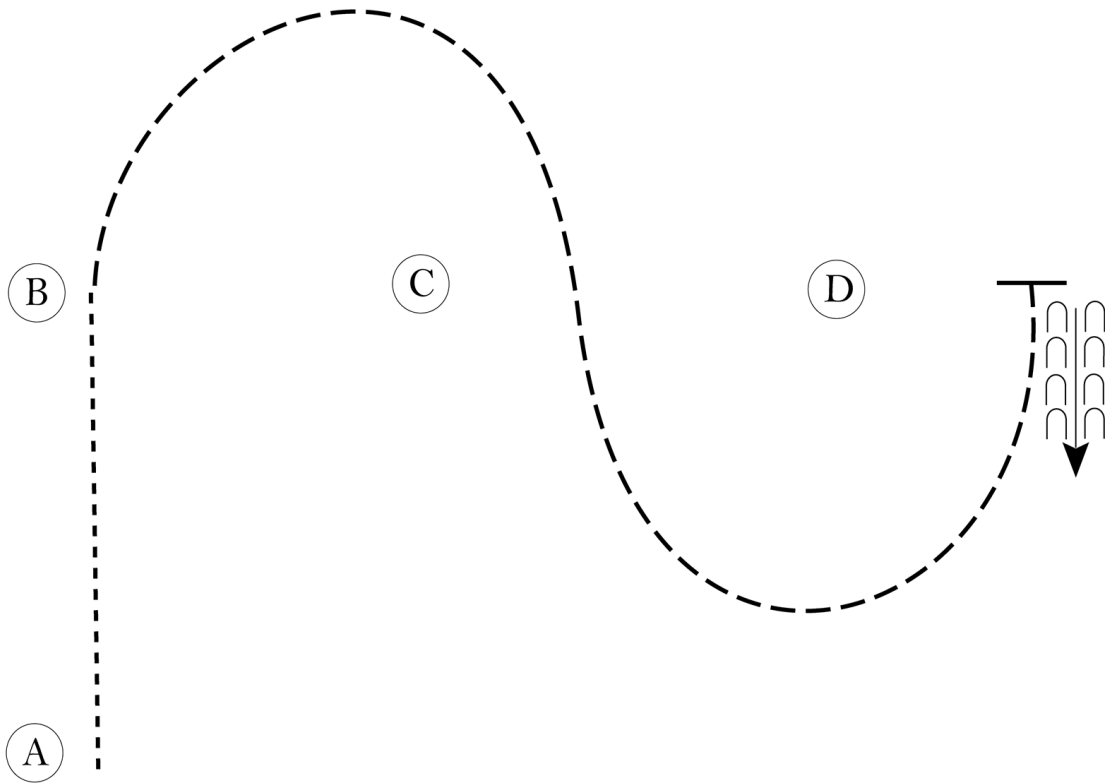

Northwest Jersey Horse Show, Inc.

Junior/Adult Walk/Jog Ranch Riding Pattern

Show Date: _____

Be ready at A.

1. Walk A to B.
2. Jog at B, around C and to D.
3. Stop at D and back approximately one horse length.

Follow the instructions of your ring steward.

Walk	-----
Jog	- - - - -
Extended Jog	- - - - -
Lope	—————
Leg Yield	
Lead Change	— / —
Back	← — — — — ← — — — —
Marker	⊙ B
Sidepass	← — — — — →

[WH/WT-6]

Pattern Provided by: