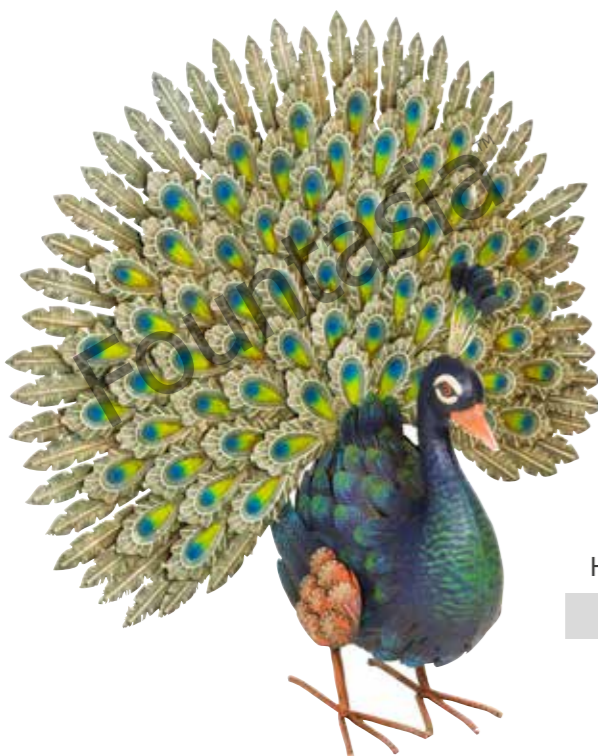

Metal

Indoor/
Outdoor

Peacock
balancing stake
H 150 x W 18 x D 30 cm
35274-4-14.58

Peacock
standing tall - large
H 95 x W 25 x D 55 cm
97000-2-33.33

Peacock
displaying - large
H 63 x W 64 x D 30 cm
97001-2-33.33

Water Birds

The popular and distinctive Flamingo is now available in mother and daughter sizes accompanied by a much-loved family of ducks and ducklings.

RSPB will receive a 5% donation on trade sales of these items.