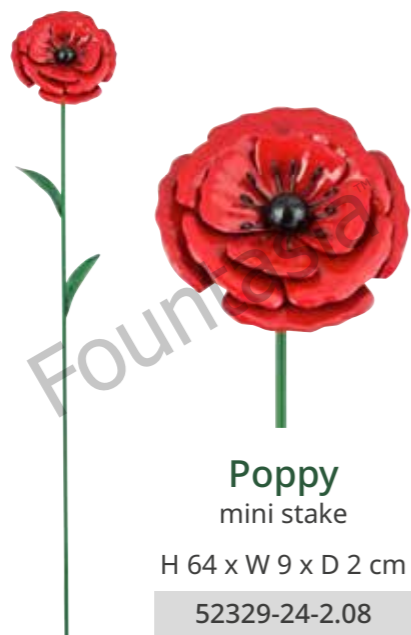

Two Tone
medium toadstool
mixed pack 24 - 8 of each
H 30 x W 8 x D 8 cm
56575-24-2.08

Mini Flower Stakes

Delicate but durable, our metal mini flowers in lovely gloss paint finishes bring year round colour to the garden either individually or as floral arrangements. The range includes classic British garden favourites in traditional colours.

Metal
Indoor/
Outdoor

Daffodil
mini stake
H 64 x W 10 x D 4 cm
52330-24-2.08

Sunflower
mini stake
H 64 x W 10 x D 2 cm
52331-24-2.08

Bluebell
mini stake
H 64 x W 22 x D 8 cm
52378-24-2.50

Daisy
mini stake
H 64 x W 11 x D 2 cm
52334-24-2.08

Poppy
mini stake
H 64 x W 9 x D 2 cm
52329-24-2.08

Rose
mini stake
H 64 x W 9 x D 4 cm
52327-24-2.08

Pink Lily
mini stake
H 64 x W 14 x D 5 cm
52361-24-2.50

Lilac Lily
mini stake
H 64 x W 14 x D 5 cm
52362-24-2.50