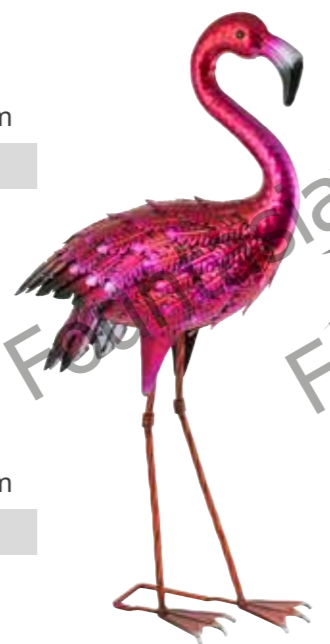

380301-4-17.50

Crane
closed wings

H 59 x W 15 x D 32 cm

380302-4-12.50

Flamingo
standing

H 60 x W 15 x D 31 cm

380303-4-12.50

Heron
closed wings

H 60 x W 15 x D 32 cm

380304-4-12.50

Mallard Duck
closed wings

H 49 x W 18 x D 29 cm

380319-4-12.50

Owl

closed wings

H 35 x W 16 x D 24 cm