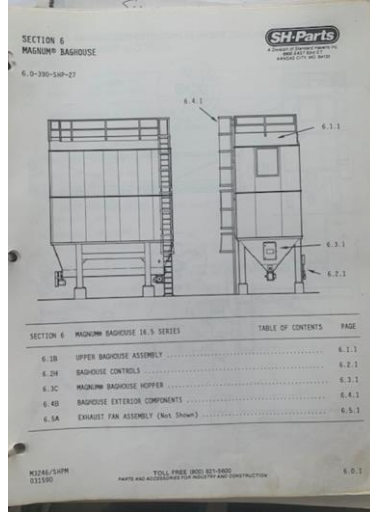

Used Equipment: CFDP014 300 TPH Counterflow Drum Plant

- All equipment subject to prior sale.
- RSB strives to ensure the accuracy of all listings, but all listings are "as-is, where-is," with no implied warranty.
- All buyers are encouraged to inspect equipment personally to verify accuracy.
- All information contained in this listing sheet is confidential. It is the property of RBS and is not to be shared.
- Road Builders Supply, LLC accepts no liability for the accuracy of the above listing.

Call us for facility painting, new plant equipment, used plant equipment, plant service, and parts!

Road Builders Supply LLC 1950 E Greyhound Pass, Suite 18, Carmel, Indiana 46033 Phone (317) 767 5920 Fax (866) 249 6335
Info@RoadBuildersSupply.com