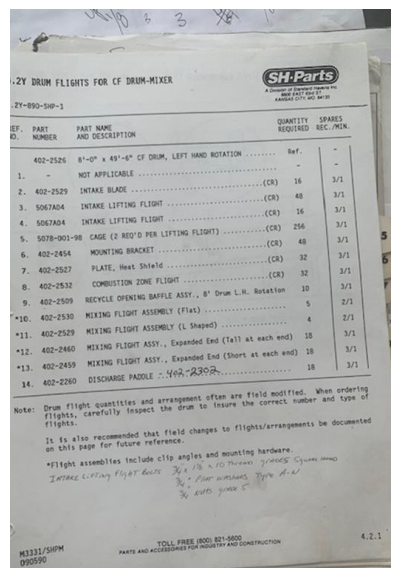

Used Equipment: CFDP014 300 TPH Counterflow Drum Plant

- All equipment subject to prior sale.
- RSB strives to ensure the accuracy of all listings, but all listings are "as-is, where-is," with no implied warranty.
- All buyers are encouraged to inspect equipment personally to verify accuracy.
- All information contained in this listing sheet is confidential. It is the property of RBS and is not to be shared.
- Road Builders Supply, LLC accepts no liability for the accuracy of the above listing.

Call us for facility painting, new plant equipment, used plant equipment, plant service, and parts!

Road Builders Supply LLC 1950 E Greyhound Pass, Suite 18, Carmel, Indiana 46033 Phone (317) 767 5920 Fax (866) 249 6335
Info@RoadBuildersSupply.com