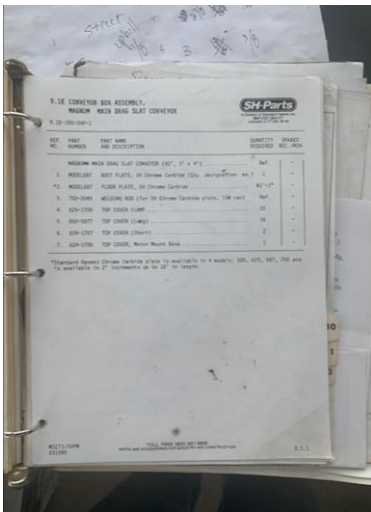

Used Equipment: CFDP014 300 TPH Counterflow Drum Plant

- All equipment subject to prior sale.
- RSB strives to ensure the accuracy of all listings, but all listings are "as-is, where-is," with no implied warranty.
- All buyers are encouraged to inspect equipment personally to verify accuracy.
- All information contained in this listing sheet is confidential. It is the property of RBS and is not to be shared.
- Road Builders Supply, LLC accepts no liability for the accuracy of the above listing.

Call us for facility painting, new plant equipment, used plant equipment, plant service, and parts!

Road Builders Supply LLC 1950 E Greyhound Pass, Suite 18, Carmel, Indiana 46033 Phone (317) 767 5920 Fax (866) 249 6335
Info@RoadBuildersSupply.com