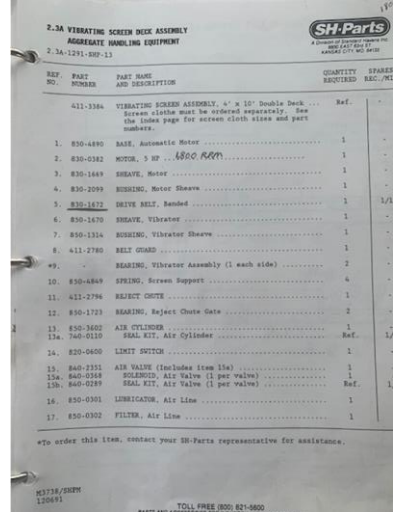

Used Equipment: CFDP014 300 TPH Counterflow Drum Plant

- All equipment subject to prior sale.
- RSB strives to ensure the accuracy of all listings, but all listings are "as-is, where-is," with no implied warranty.
- All buyers are encouraged to inspect equipment personally to verify accuracy.
- All information contained in this listing sheet is confidential. It is the property of RBS and is not to be shared.
- Road Builders Supply, LLC accepts no liability for the accuracy of the above listing.

Call us for facility painting, new plant equipment, used plant equipment, plant service, and parts!

Road Builders Supply LLC 1950 E Greyhound Pass, Suite 18, Carmel, Indiana 46033 Phone (317) 767 5920 Fax (866) 249 6335
Info@RoadBuildersSupply.com