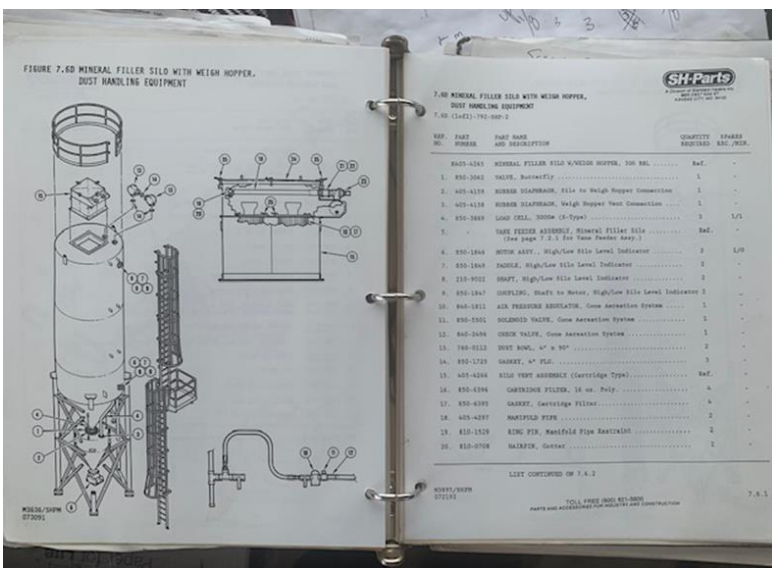

Used Equipment: CFDP014 300 TPH Counterflow Drum Plant

- All equipment subject to prior sale.
- RSB strives to ensure the accuracy of all listings, but all listings are "as-is, where-is," with no implied warranty.
- All buyers are encouraged to inspect equipment personally to verify accuracy.
- All information contained in this listing sheet is confidential. It is the property of RBS and is not to be shared.
- Road Builders Supply, LLC accepts no liability for the accuracy of the above listing.

Call us for facility painting, new plant equipment, used plant equipment, plant service, and parts!

Road Builders Supply LLC 1950 E Greyhound Pass, Suite 18, Carmel, Indiana 46033 Phone (317) 767 5920 Fax (866) 249 6335
Info@RoadBuildersSupply.com