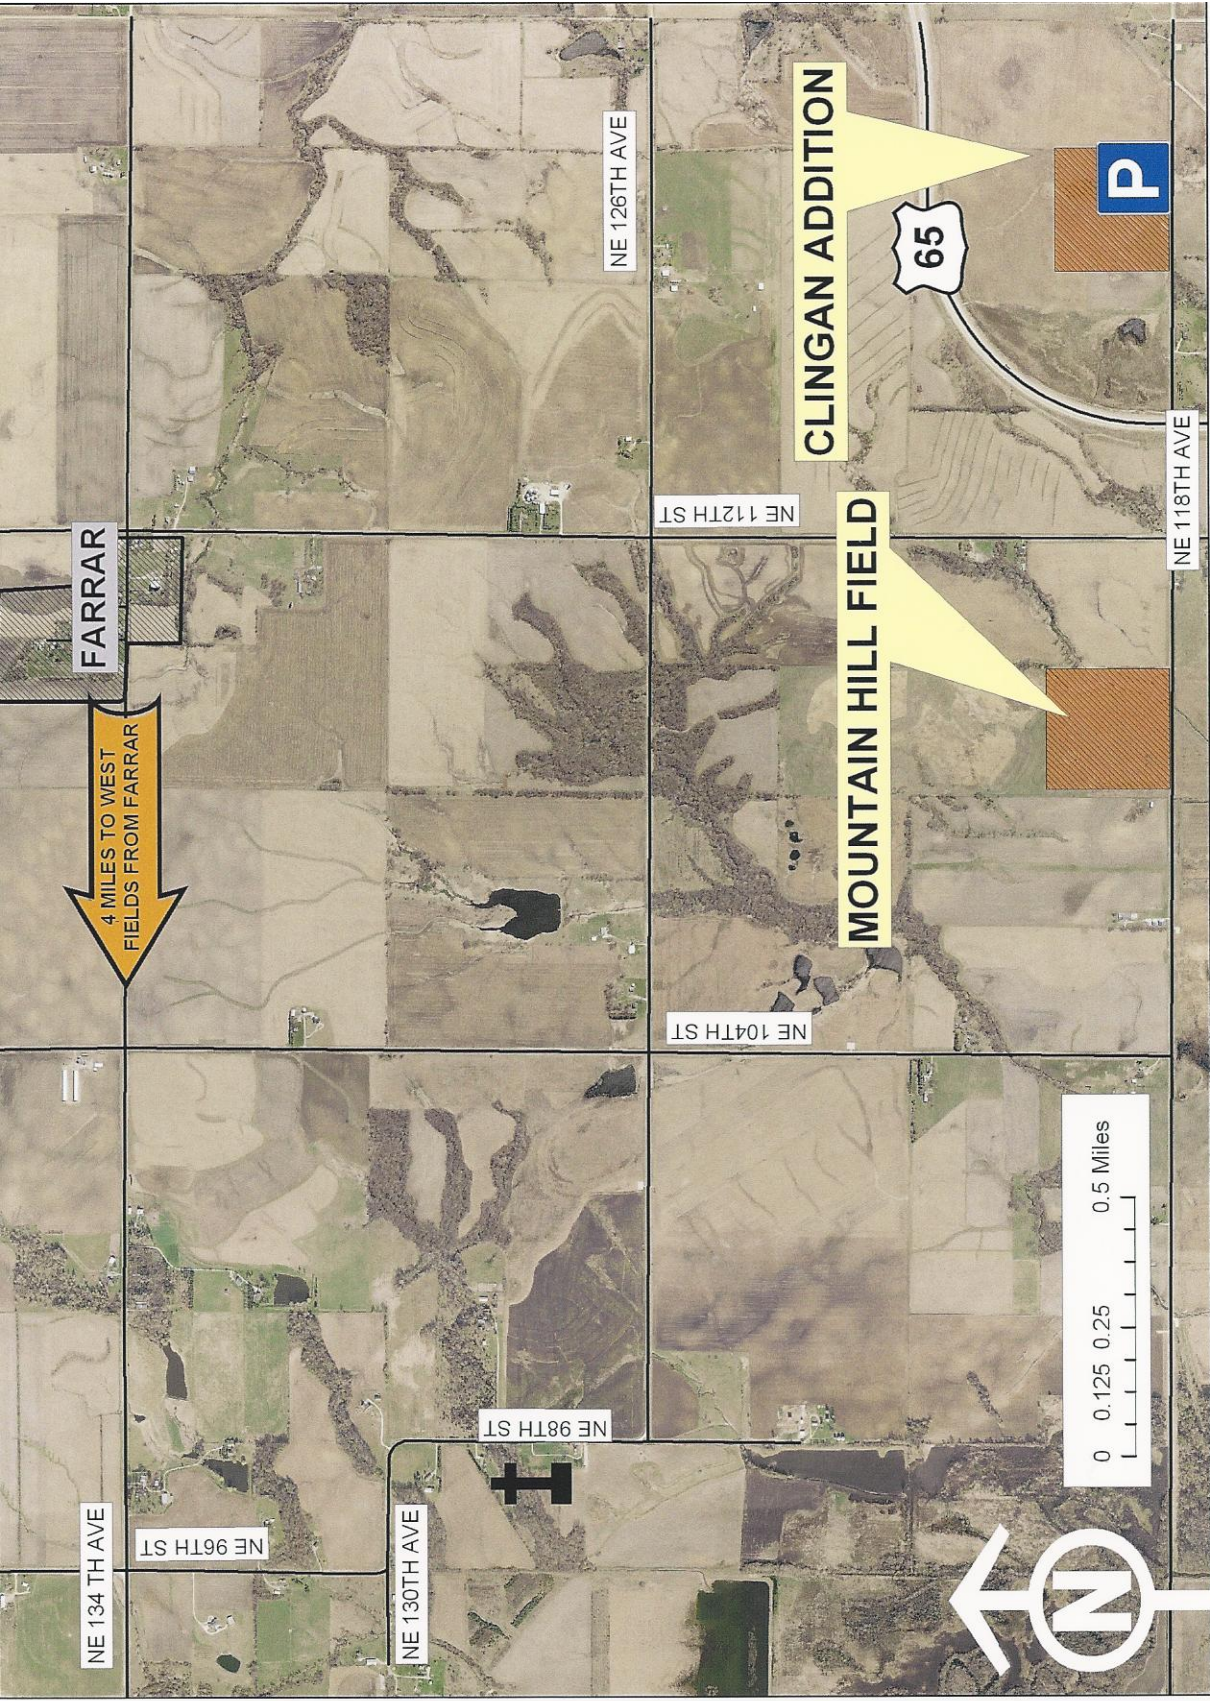

MID-IOWA RETRIEVER CLUB EAST FIELDS

CLINGAN ADDITION

MOUNTAIN HILL FIELD

FARRAR

4 MILES TO WEST
FIELDS FROM FARRAR

P

65

0 0.125 0.25 0.5 Miles

NE 134 TH AVE

NE 96TH ST

NE 130TH AVE

NE 98TH ST

NE 126TH AVE

NE 112TH ST

NE 104TH ST

NE 118TH AVE