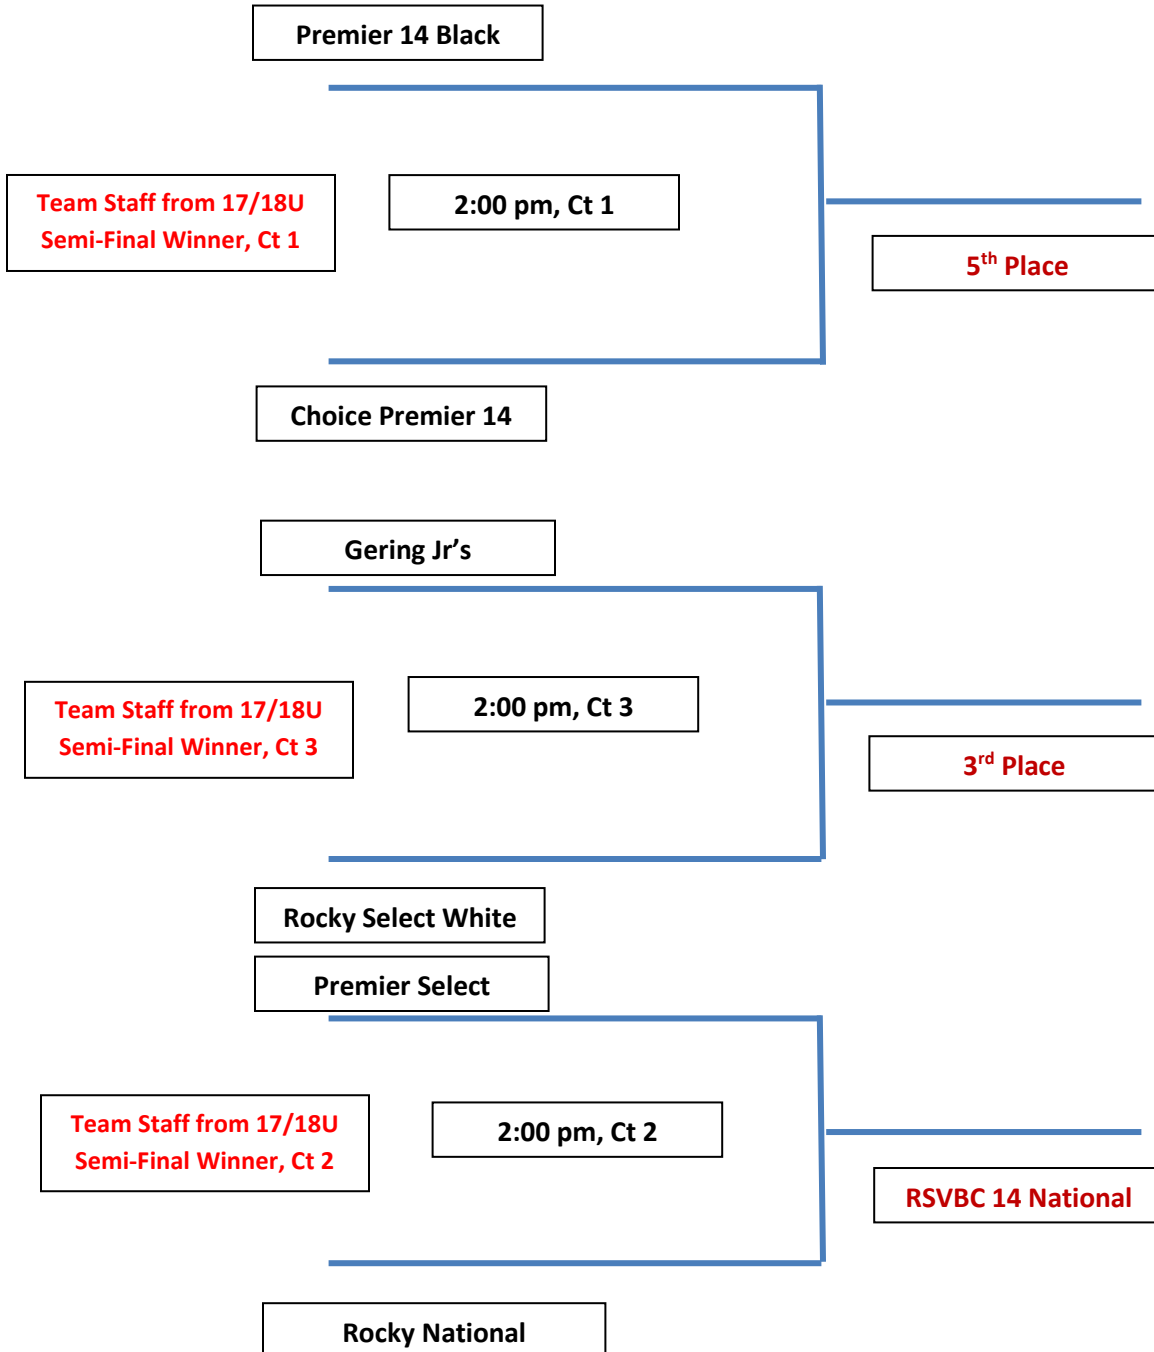

Sunday, December 30
14U Girls Division