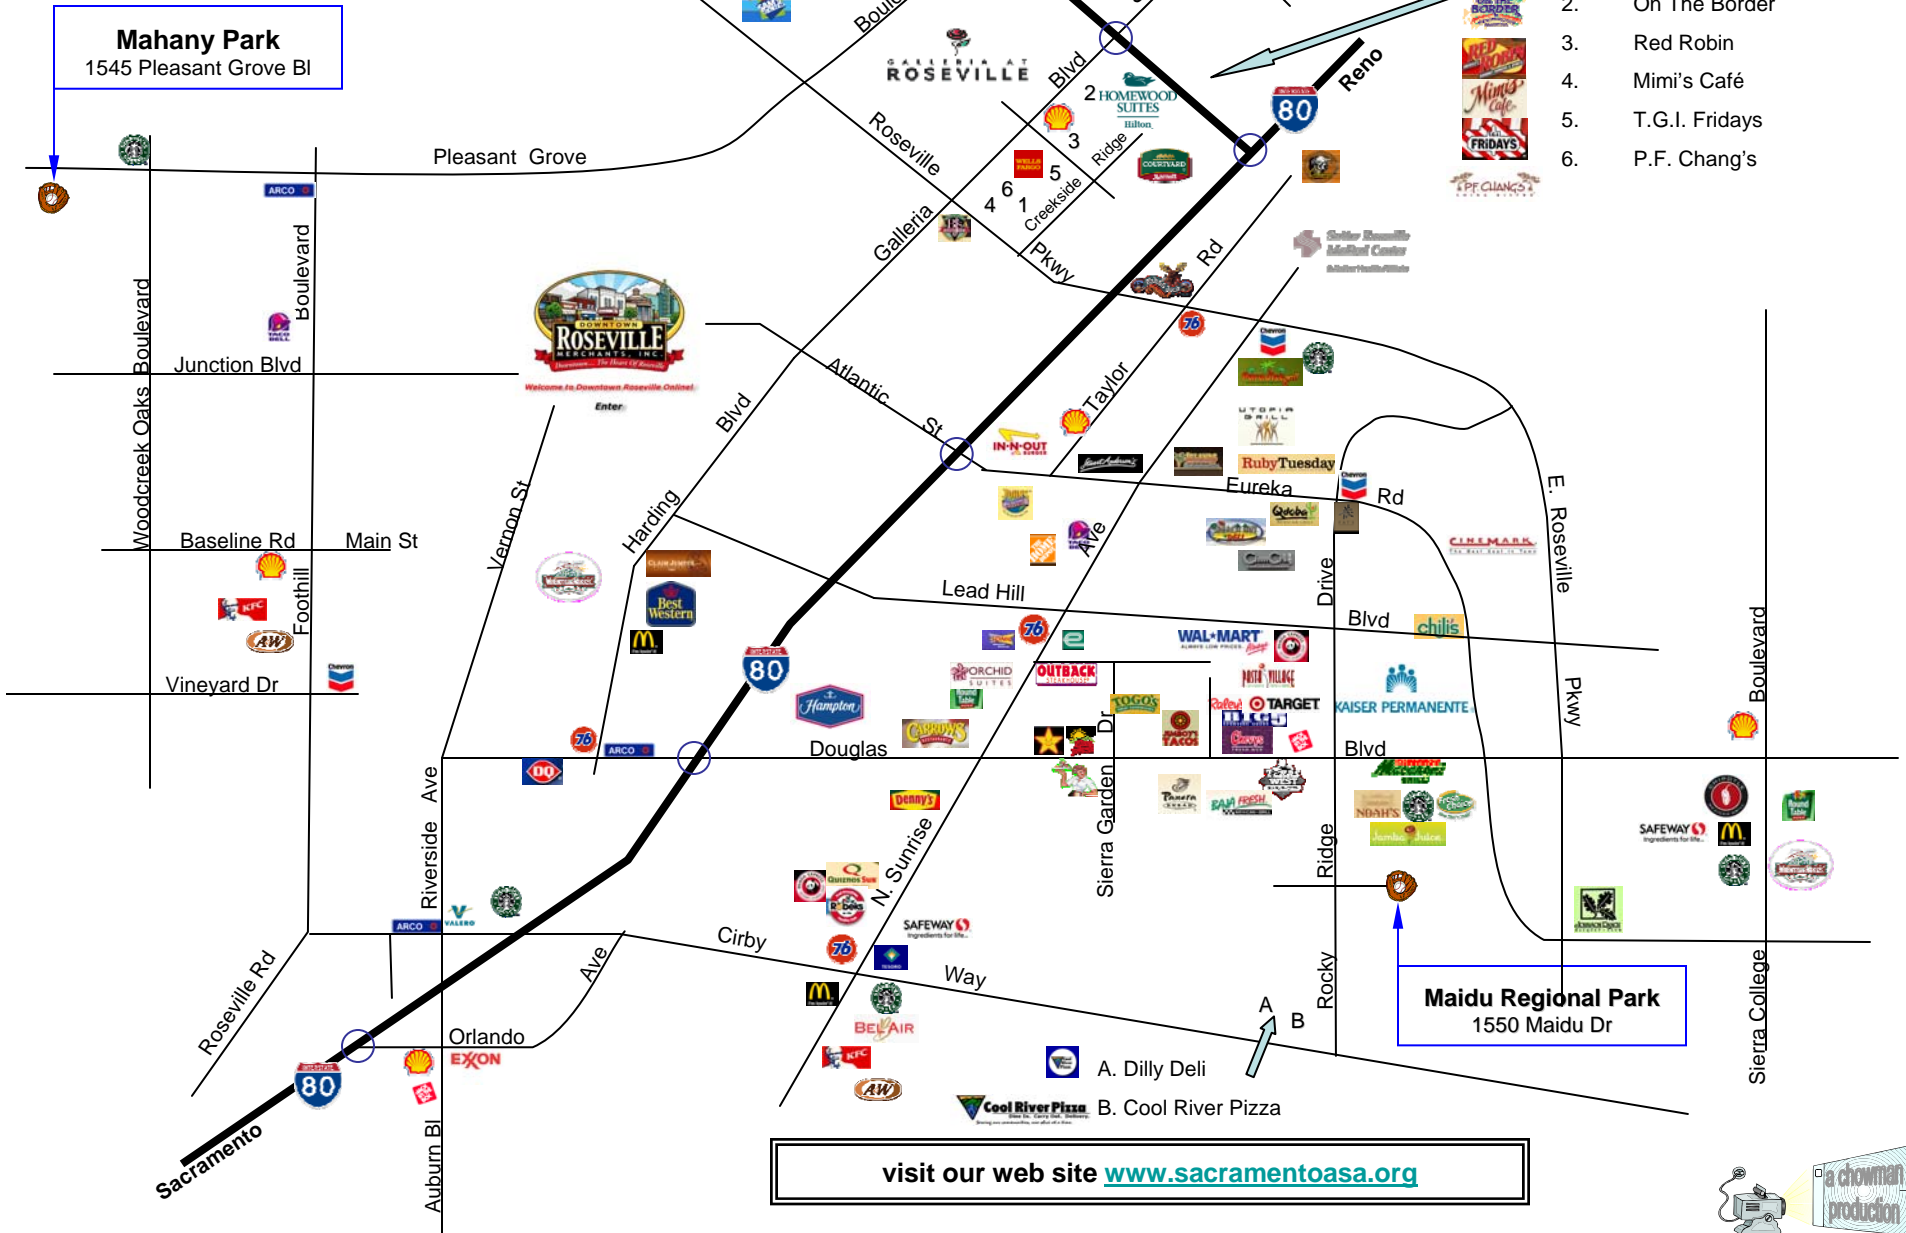

# 2009 Roseville Area Map

graphical depiction only - not to any scale at all!

version 1.0

1. Chipotle Mexican Grill
2. On The Border
3. Red Robin
4. Mimi's Café
5. T.G.I. Fridays
6. P.F. Chang's