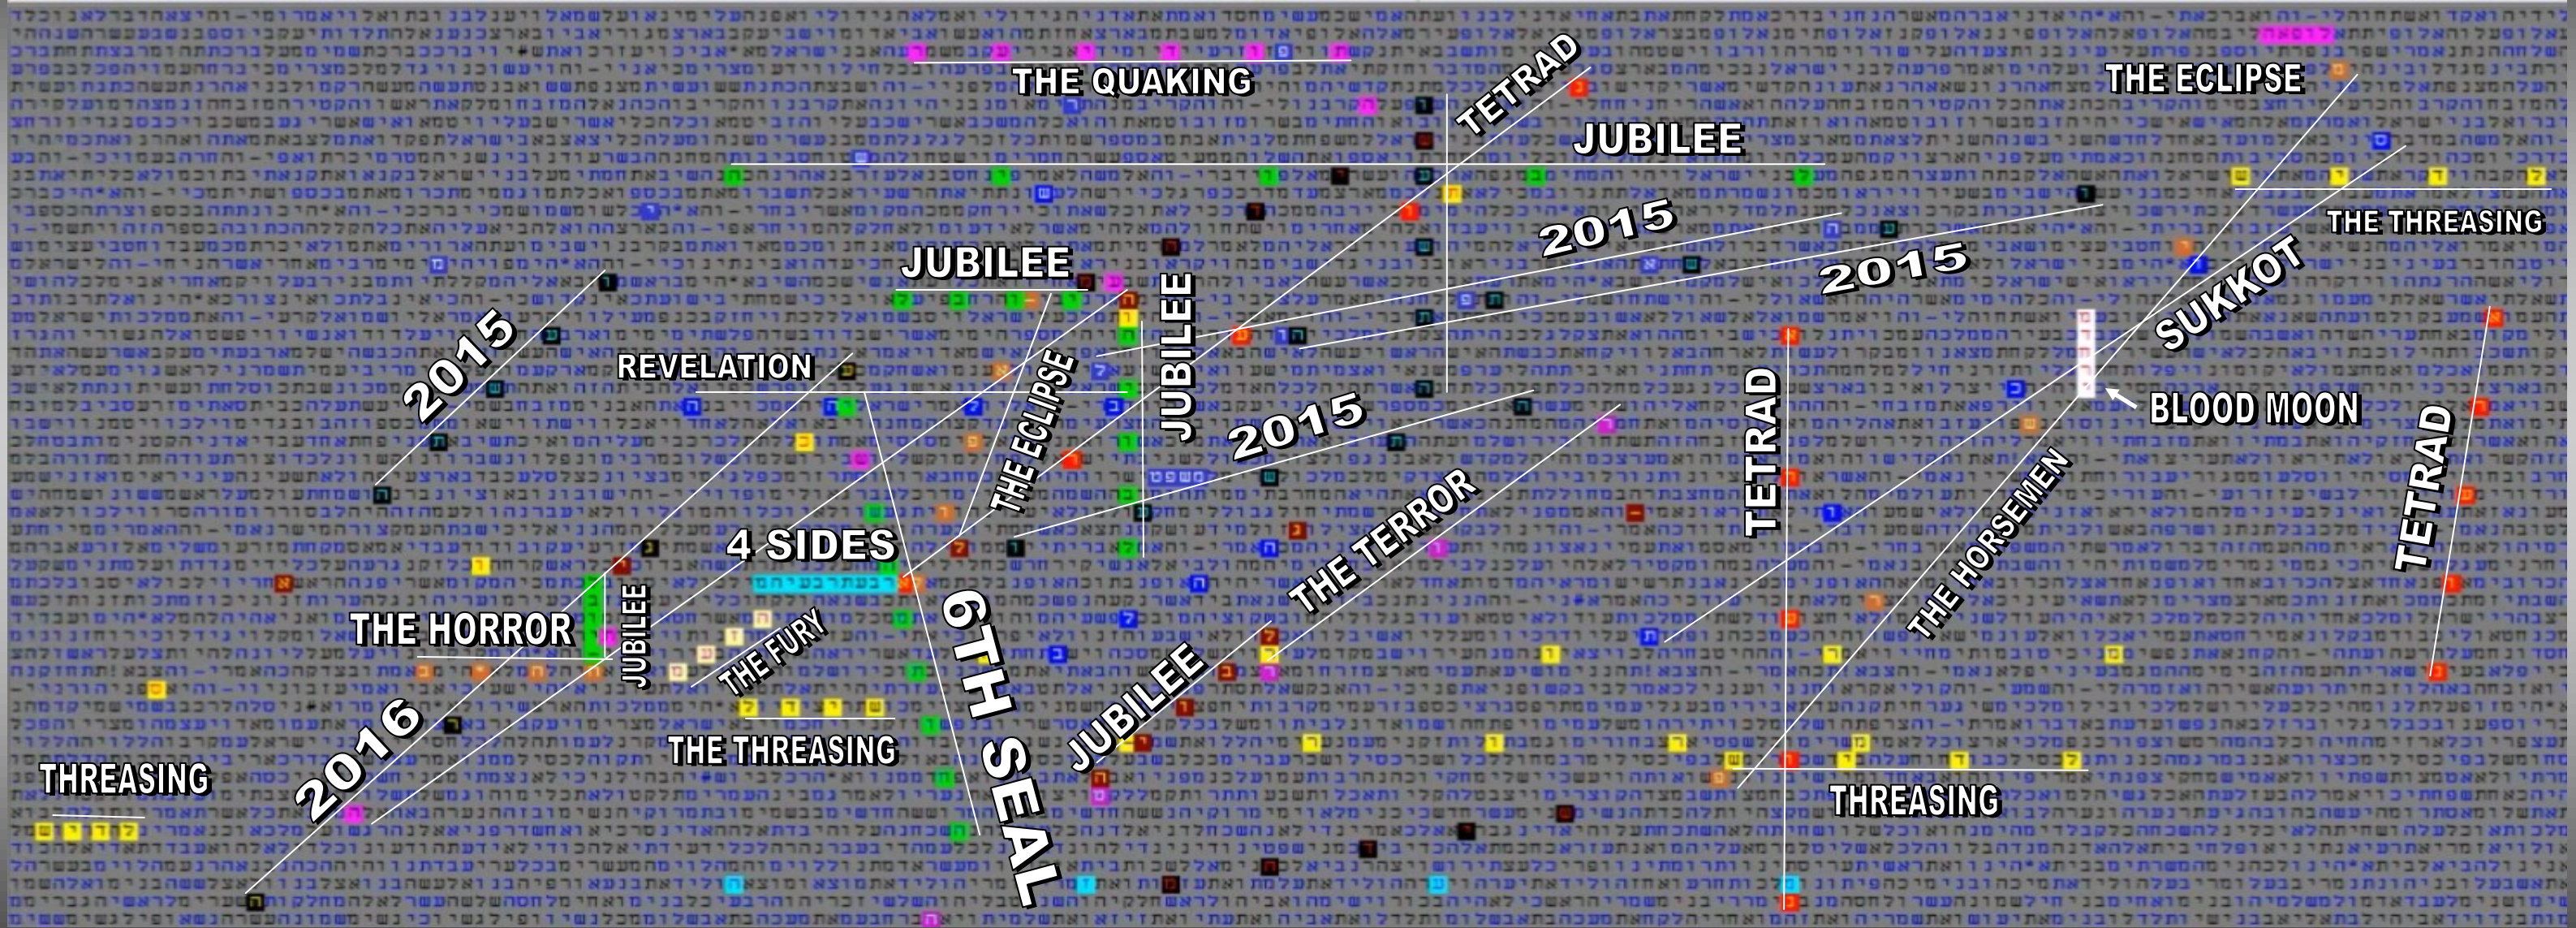

# THE SIXTH SEAL

## Bible Code Matrix of End Time Prophecy

© MATTHEW WRIGHT MINISTRIES  
Graphic layout by Luis B. Vega

RESOURCES  
[youtube.com/user/TheMatt71269](https://www.youtube.com/user/TheMatt71269)  
[biblecodenow1@gmail.com](mailto:biblecodenow1@gmail.com)  
[biblecodenow.com](http://biblecodenow.com)  
[facebook.com/groups/codesearcher](https://www.facebook.com/groups/codesearcher)

SCRIPTURE SOURCE(S)  
Old & New Testament  
TorahSoft

FOR AN EXPLANATION - STUDY OF THE CHART CODE MATRIX, VISIT THE YOUTUBE CHANNEL VIDEO SERIES.

**WIDTH: 22077 CENTER: 517667**