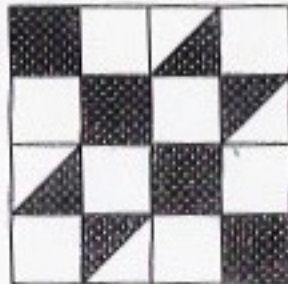

Crockett Cabin

4-Unit Grid

Color Illustration: page 12

FINISHED BLOCK SIZE

Single dimensions in the cutting chart indicate the size of the cut square (3" = 3" x 3").

FOR 1 BLOCK:

First Pastel

2nd Pastel
Light

		4"	6"	8"	9"	10"	12"
A: 2		1 3/8"	2 1/8"	2 3/8"	3 1/8"	3 3/8"	3 7/8"
B: 8		1 1/2"	2"	2 1/2"	2 3/4"	3"	3 1/2"
C: 2		1 3/8"	2 1/8"	2 3/8"	3 1/8"	3 3/8"	3 7/8"
D: 4		1 1/2"	2"	2 1/2"	2 3/4"	3"	3 1/2"

Try This: