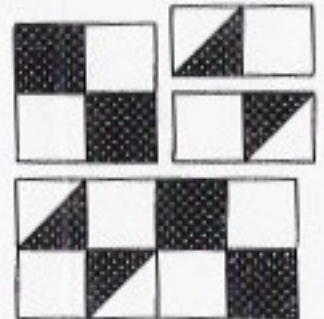

Crockett Cabin

4-Unit Grid

Color Illustration: page 12

FINISHED BLOCK SIZE

Single dimensions in the cutting chart indicate the size of the cut square (3" = 3" x 3").

FOR 1 BLOCK:

First Pastel

2nd Pastel
Light

		4"	6"	8"	9"	10"	12"
A: 2		1 3/8"	2 1/8"	2 3/8"	3 1/8"	3 3/8"	3 7/8"
B: 8		1 1/2"	2"	2 1/2"	2 3/4"	3"	3 1/2"
C: 2		1 3/8"	2 1/8"	2 3/8"	3 1/8"	3 3/8"	3 7/8"
D: 4		1 1/2"	2"	2 1/2"	2 3/4"	3"	3 1/2"

Try This:

Use one dark for C and a different dark for D.