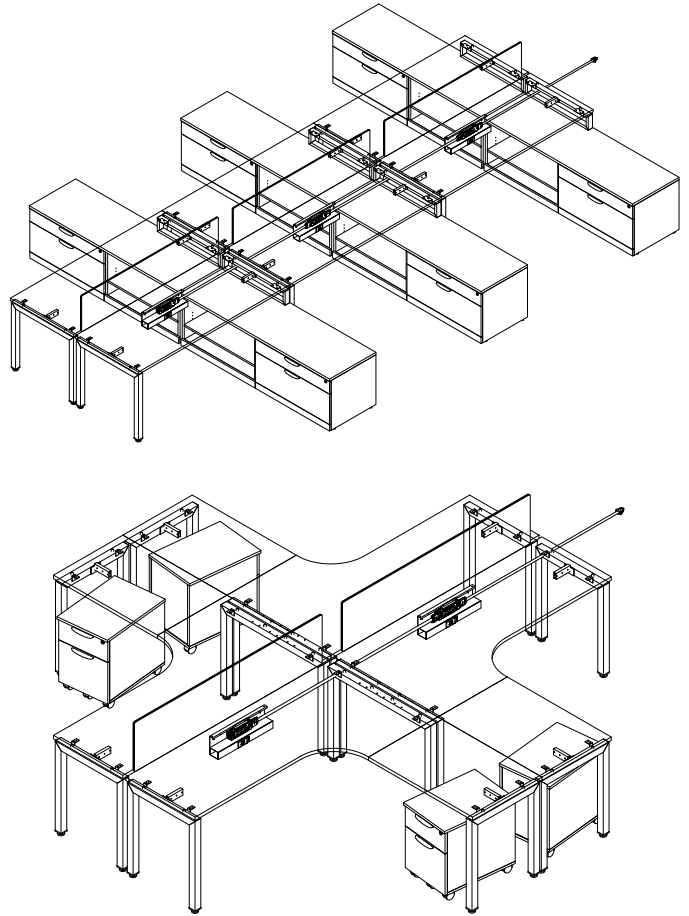

Elements Series Power

ECA Power Components

		LIST
SOECA78ABL	Blank Telecom Plate	~~-$21.00~~
ECA78MB	Mounting Bracket	~~-$21.00~~
ECA8SR	Receptacle Remover Tool	~~-$15.00~~
ECA84AA	Double-sided Power Block	~~-$94.00~~
ECA84SA	Single-sided Power Block	~~-$94.00~~
ECA84FF23	23" Harness	~~-$211.00~~
SOECA84FF29	29" Harness	~~-$265.00~~
SOECA84FF35	35" Harness	~~-$279.00~~
SOECA84FF41	41" Harness	~~-$292.00~~
ECA84FF47	47" Harness	~~-$270.00~~
ECA84FF53	53" Harness	~~-$286.00~~
ECA84FF59	59" Harness	~~-$301.00~~
ECA84FF64	64" Harness	~~-$317.00~~
ECA84FF71	71" Harness	~~-$330.00~~
ECA84S1BL	150 Receptacle Circuit	~~-$31.00~~
ECA84S2BL	150 Receptacle Circuit 2	~~-$31.00~~
ECA84S4BL	150 Receptacle Circuit 4	~~-$31.00~~
SOECA84SB2144	144" Starter Harness 20AMP	~~-$544.00~~
ECA84SB72	72" Starter Harness 20AMP	~~-$345.00~~
ECA84SIG3OR	150 Receptacle Isolated Circuit 3	~~-$36.00~~
ECAABLAB	Telecom Plate - RJ11 Cat 3 Phone & RJ45 Cat6 Data	~~-$197.00~~