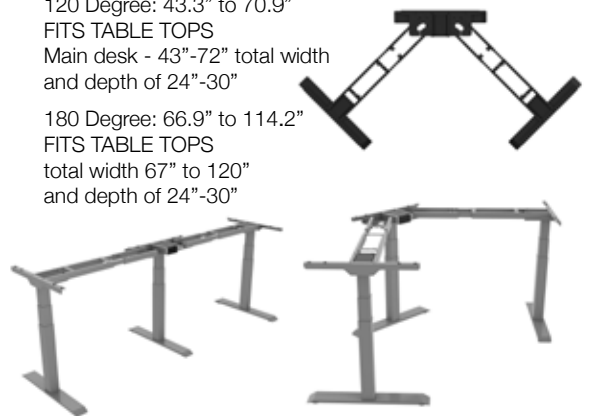

BEST (3-STAGE)

Variable Shaped Electric Height Adjustable Base

3 Stage Triple Motor

LIST

WS323TIB ~~-$2,496~~

Accommodates 48" to 78" wide tops; Programmable Remote included; Feet included.

90 Degree: 51.2" to 74.8" (2 sides)

FITS TABLE TOPS

Main desk - 51"-74" wide and depth of 24"-30"

Return -51"-74" wide and depth of 24"-30"

120 Degree: 43.3" to 70.9"

FITS TABLE TOPS

Main desk - 43"-72" total width

and depth of 24"-30"

180 Degree: 66.9" to 114.2"

FITS TABLE TOPS

total width 67" to 120"

and depth of 24"-30"