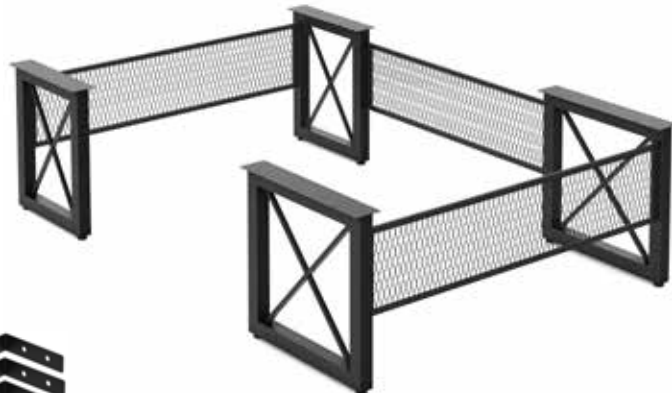

Ridge Series "U" Desk Frame w/Wire Modesty

LIST

PLRC66U24	24"x66" desk/credenza w/24x48" bridge	$XXXX
PLRC66U30	30"x66" desk/credenza w/30"x48" bridge	$XXXX
PLRC66U3024	30"x66" desk 24"x66" credenza with 48" bridge	$XXXX
PLRC72U24	24"x72" desk/credenza w/24"x48" bridge	$XXXX
PLRC72U30	30"x72" desk/credenza w/30"x48" bridge	$XXXX
PLRC72U3024	30"x72" desk 24"x72" credenza with 48" bridge	$XXXX