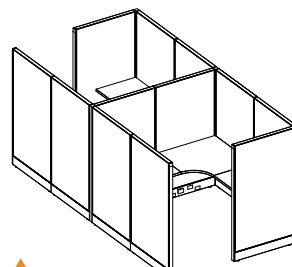

WSSI2SGB (1), WSSIADSG (1), WSDB2SGB (1), WSDBADSG (1), WSBBSIL (6), WSFPDSIL (6)

▲ **6' x 6' Double Starter**

WSDB2SGB
List $16,999

- 67"H Fabric Panel (11)
- 67"H Powered Fabric Panel (1)
- Electrical with Duplexes (2) Circuit 1 & (2) Circuit 4
- Corner Worksurface (2)
- Straight Worksurface (4)
- Straight Connector (5)
- 2 Way Connector (2)
- 3 Way Connector (2)
- 144" Power infeed
- Panel Finish End (4)