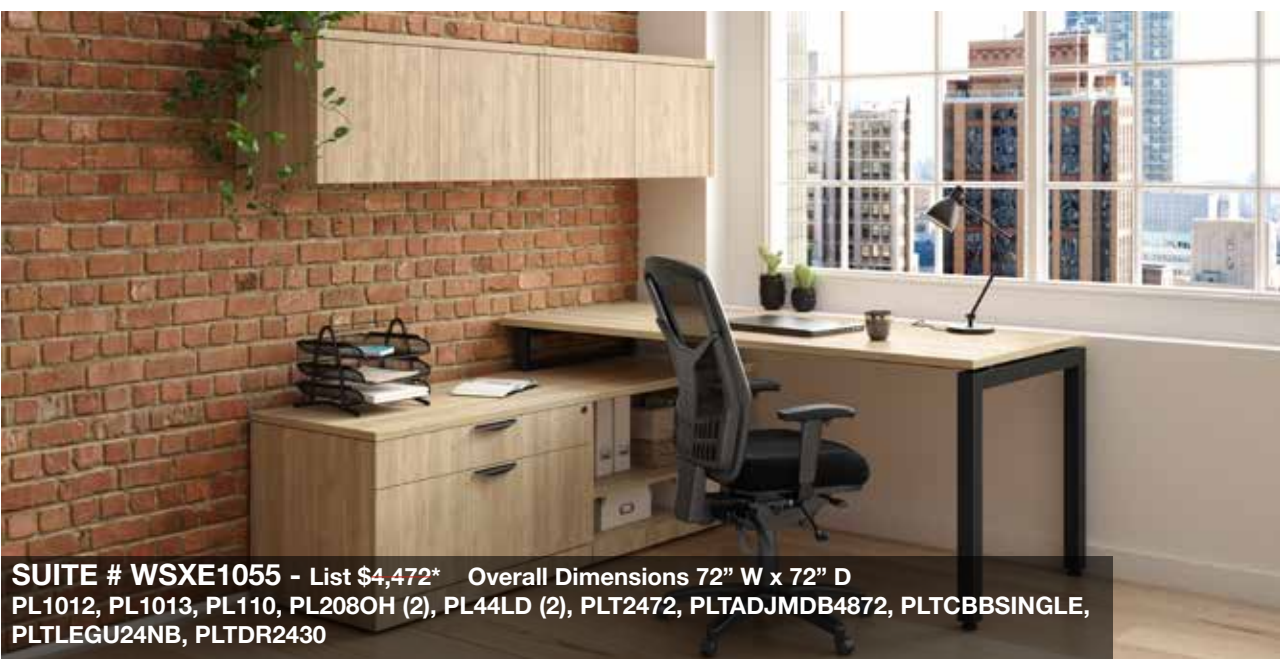

"L" Desk with Low Storage and Wall Mount Hutch

Dual "L" Workstations with Low Storage and Riser Legs