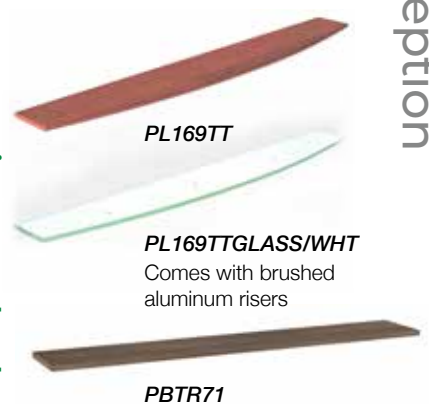

Reception Desk Shell with Optional Transaction Top

PL169TT

PL169TTGLASS/WHIT

Comes with brushed aluminum risers

PBTR71

*Prices Exclude seating and accessories