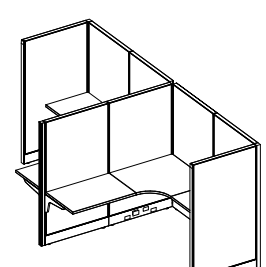

WSSI2SGB (1), WSSIADSG (1), WSDB2SGB (1), WSDBADSG (1), WSBBSIL (6), WSFPDSIL (6)

▲ **6'x6' Double Addon**

WSDBADSG
List $12,799

- 67"H Fabric Panel (7)
- 67"H Powered Fabric Panel (1)
- Electrical with Duplexes (2) Circuit 1 & (2) Circuit 4
- Power Pass through Jumper 66" (1)
- Corner Worksurface (2)
- Straight Worksurface (4)
- Straight Connector (3)
- 2 Way Connector (2)
- 4 Way Connector (1)
- 3 Way Connector (1)
- Panel Finish End (2)

Features:

- 2" Monolithic Panel
- High Pressure Laminate Worksurfaces
- Silver Metal Storage Units
- 1 1/8" Worksurface

Electrical

- 8 Wire / 4 Circuit UL listed system
- Ceiling infeed (included in Starter Kits)
- Jumper (included in Addon Kits)

Finish Stock: