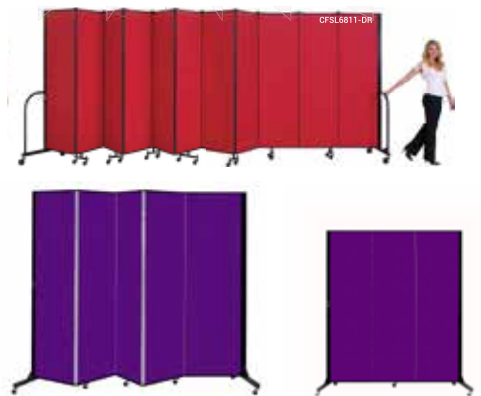

Light Duty Room Dividers

Screenflex quality in an economical divider. Recommended for light usage scenarios. 1 height, 2 lengths.

MODEL #	DESCRIPTION	DIMENSION	LIST
*SOBFL683	3 Panel —60lbs.	5'-9"L x 6'-5"H	~~-$930.00~~
*SOBFL685	5 Panel —75lbs.	9'-5"L x 6'-5"H	~~-$1,229.00~~

*Ships flat and requires minimal assembly.