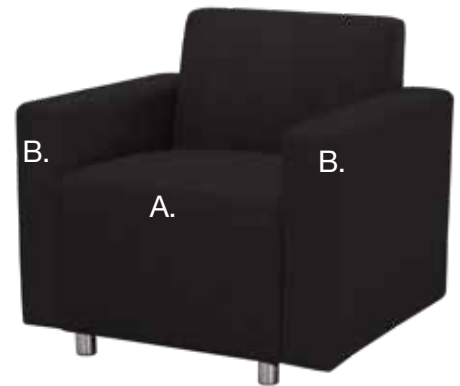

Black Vinyl