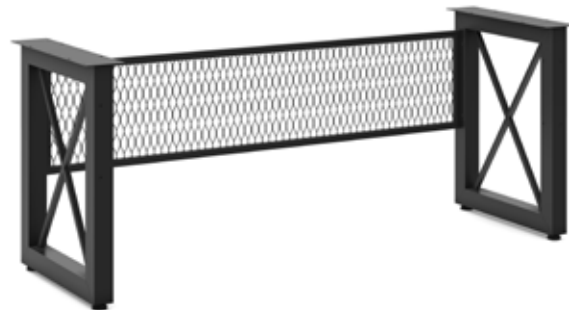

Ridge Series Desk Frame w/Wire Modesty

LIST

PLRCNPD2466	24" x 66"	$978.00
PLRCNPD2472	24" x 72"	$1,004.00
PLRCNPD3066	30" x 66"	$1,144.00
PLRCNPD3072	30" x 72"	$1,170.00