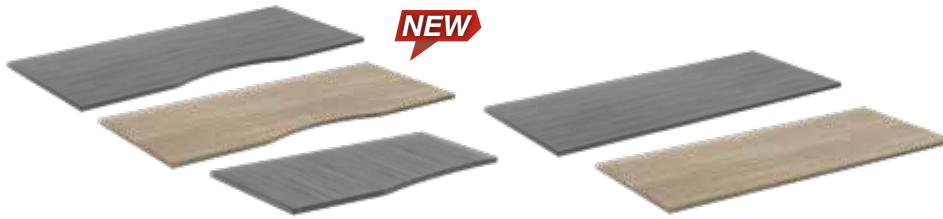

Ryker Curved Tops

		LIST
RYKWS2442C	42"W x 24"D	$203.00
RYKWS2448C	48"W x 24"D	$221.00
RYKWS2466C	66"W x 24"D	$277.00
RYKWS2471C	71"W x 24"D	$291.00
RYKWS3048C	48"W x 30"D	$251.00
RYKWS3066C	66"W x 30"D	$325.00
RYKWS3071C	71"W x 30"D	$343.00

Ryker Rectangular Tops

		LIST
RYKWS2448R	48"W X 24"D	$221.00
RYKWS2466R	66"W X 24"D	$277.00
RYKWS2471R	71"W X 24"D	$291.00
RYKWS3066R	66"W X 30"D	$325.00
RYKWS3071R	71"W X 30"D	$343.00

PLT Laminate Tops

		LIST
PLT2448	24" x 48"	$319.00
PLT2460	24" x 60"	$359.00
PLT2466	24" x 66"	$399.00
PLT2472	24" x 72"	$399.00
PLT3048	30" x 48"	$349.00
PLT3060	30" x 60"	$449.00
PLT3066	30" x 66"	$469.00
PLT3072	30" x 72"	$489.00
PLT3672	36" x 72"	$579.00

Ryker tops are 1" thick with no grommets and reeded edge.

Bianca Single Pedestal Desk Frame with Wire Modesty

		LIST
PLBC2466MSP	24" x 66"	$1,267.00
PLBC2472MSP	24" x 72"	$1,285.00
PLBC3066MSP	30" x 66"	$1,365.00
PLBC3072MSP	30" x 72"	$1,383.00

Bianca Double Pedestal "L" Desk Frame with 42" in return and Wire Modesty

		LIST
PLBCL2466MDP	66" x 72" - 24" Deep Desk	$2,107.00
PLBCL2472MDP	66" x 66" - 24" Deep Desk	$2,125.00
PLBCL3066MDP	72" x 72" - 30" Deep Desk	$2,205.00
PLBCL3072MDP	72" x 66" - 30" Deep Desk	$2,223.00

Bianca Single Pedestal Desk Frame with Laminate Modesty

		LIST
PLBC2466LSP	24" x 66"	$1,165.00
PLBC2472LSP	24" x 72"	$1,183.00
PLBC3066LSP	30" x 66"	$1,263.00
PLBC3072LSP	30" x 72"	$1,281.00

Bianca Double Pedestal "L" Desk Frame with 42" in return and Laminate Modesty

		LIST
PLBCL2466LDP	66" x 66" - 24" Deep Desk	$1,907.00
PLBCL2472LDP	66" x 72" - 24" Deep Desk	$1,925.00
PLBCL3066LDP	72" x 66" - 30" Deep Desk	$2,077.00
PLBCL3072LDP	72" x 72" - 30" Deep Desk	$2,095.00

Bianca Double Pedestal Desk Frame with Wire Modesty

		LIST
PLBC2466MDP	24" x 66"	$1,536.00
PLBC2472MDP	24" x 72"	$1,554.00
PLBC3066MDP	30" x 66"	$1,680.00
PLBC3072MDP	30" x 72"	$1,698.00

Bianca Double Pedestal "U" Desk Frame with 42" in return and 48" bridge with Wire Modesty

		LIST
PLBCU2466MDP	66" x 66" - 24" Deep Desk	$2,963.00
PLBCU2472MDP	66" x 72" - 24" Deep Desk	$2,981.00
PLBCU3066MDP	72" x 66" - 30" Deep Desk	$3,361.00
PLBCU3072MDP	72" x 72" - 30" Deep Desk	$3,195.00

Bianca Double Pedestal Desk Frame with Laminate Modesty

		LIST
PLBC2466LDP	24" x 66"	$1,434.00
PLBC2472LDP	24" x 72"	$1,452.00
PLBC3066LDP	30" x 66"	$1,578.00
PLBC3072LDP	30" x 72"	$1,596.00

Bianca Double Pedestal "U" Desk Frame with 42" return and 48" bridge - Laminate Modesty

		LIST
PLBCU2466LDP	66" x 66" - 24" Deep Desk	$1,907.00
PLBCU2472LDP	66" x 72" - 24" Deep Desk	$1,925.00
PLBCU3066LDP	72" x 66" - 30" Deep Desk	$2,005.00
PLBCU3072LDP	72" x 72" - 30" Deep Desk	$2,023.00

Bridge size is 24x48" and return size is 24x42" on L and U Desk Frames