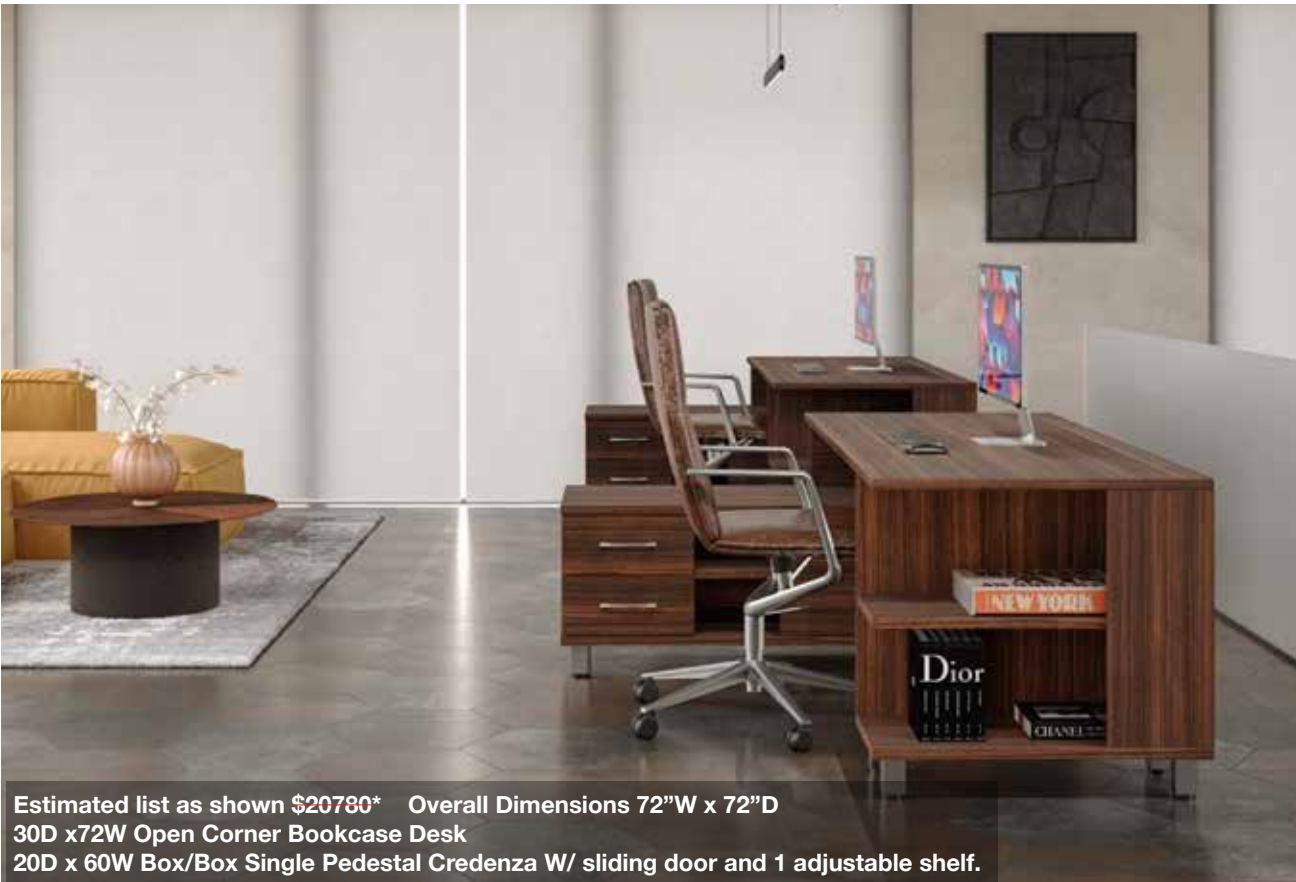

Estimated list as shown \$27,200\* Overall Dimension 72"W x 30D" (each desk)  
Left and Right Single Pedestal Desks with Floating Transaction Counters

Estimated list as shown \$9,500\* Overall Dimensions 54"W x 24"D  
Single Pedestal Teachers Desk with Box/Box

Estimated list as shown \$16,100\* Overall Dimensions 72”W x 72”D  
30x72 Single Box/File Pedestal Desk with 20x 42” Single Box/File Pedestal Return

Estimated list as shown \$20780\* Overall Dimensions 72”W x 72”D  
30D x72W Open Corner Bookcase Desk  
20D x 60W Box/Box Single Pedestal Credenza W/ sliding door and 1 adjustable shelf.