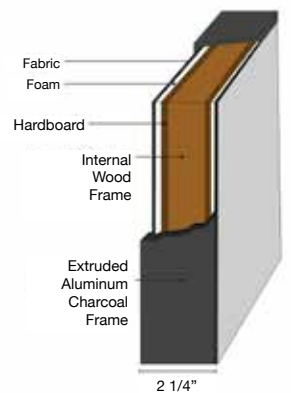

SUITE # WSXP1000 - List $30,744*
PL183(7), PL109(7), PL166(4), PLTLEGU24NB(4), PLTCBBSINGLE(4), PLT2472(4), PLTRETSSUPPORT(4),
SP4224(4), SP4236(5), SP342(2), SPCAP42(4)

Perimeter Creates Your Spaces with this high quality and affordable Panel System.

Improve privacy and productivity while creating the flexible, professional and open space you're after. The PL laminate and Elements components can be used in conjunction with these panels to create functional, private workstations.

See pages 42-45 for the complete list of PL components and page 59-60 for the complete list of Elements components.

Double Workstation

SUITE # WSXP1001 - List $9,927* Overall Dimensions 106"W x 71"D x 66"H
PL182L, PL182R, PL166 (2), PL192 (2), SPG6636 (6) SP4236 (4), SP266, SPCAP42 (3),
SPCAP24 (3), SP366, STB