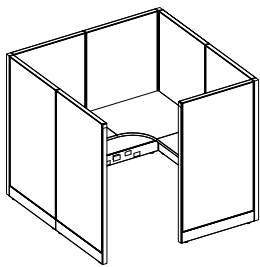

WSSI2SGB (1), WSSIADSG (1), WSDB2SGB (1), WSDBADSG (1), WSBBSIL (6), WSFPDSIL (6)

SUITE # WSXP1003 - List $ $21,622*
WSSISTSGB (1), WSSIADSGB (1), WSBBFSIL (2), WSFPDSIL (2)

▲ **6'x6' Single Starter**

WSSI2SGB
List $10,259

- 67"H Fabric Panel (6)
- 67"H Powered Fabric Panel (1)
- Electrical with Duplexes (1) Circuit 1 & (1) Circuit 4
- Corner Worksurface (1)
- Straight Worksurface (2)
- Straight Connector (3)
- 2 Way Connector (3)
- 144" Power infeed
- Panel Finish End (2)