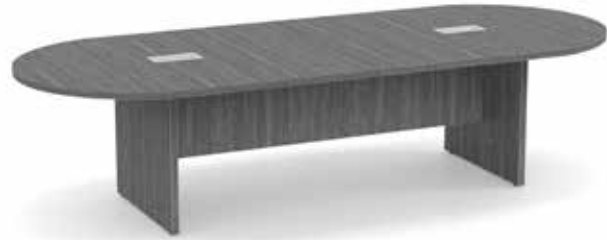

LIST
PL6B	71"W x 35"D	$831.00
PL8B	95"W x 35-44"D	$1,348.00
PL10B	120"W x 33-48"D	$2,172.00
PL12B	144"W x 33-48"D	$3,003.00
PL14B	168"W x 33-48"D	$3,505.00
PL16B	192"W x 33-48"D	$4,087.00
PL18B	216"W x 33-48"D	$4,589.00
PL20B	240"W x 33-48"D	$5,171.00

Boat Shaped Laminate Conference Tables with Elliptical Style Bases

		LIST
PL8BE	95"W x 35-44"D	$2,338.00
PL10BE	120"W x 33-48"D	$3,072.00
PL12BE	144"W x 33-48"D	$4,333.00
PL14BE	168"W x 33-48"D	$5,358.00
PL16BE	192"W x 33-48"D	$5,940.00
PL18BE	216"W x 33-48"D	$6,965.00
PL20BE	240"W x 33-48"D	$7,547.00

Elliptical Metal accents: ASP/NG/APN in Black

Boat Shaped Laminate Conference Tables with Cube Bases

		LIST
PLCBS8CUBED	95"W x 35-44"D	$1,684.00
PLCBS10CUBED	120"W x 33-48"D	$2,418.00
PLCBS12CUBED	144"W x 33-48"D	$2,980.00
PLCBS14CUBED	168"W x 33-48"D	$3,564.00
PLCBS16CUBED	192"W x 33-48"D	$4,126.00
PLCBS18CUBED	216"W x 33-48"D	$4,710.00
PLCBS20CUBED	240"W x 33-48"D	$5,272.00

Available with Oval Shaped Tops

Palmer House Conference Tables

Boat Shaped Laminate Conference Tables with Palmer House Brush Steel Bases

		LIST
PLCBS8PH	95"W x 33-44"D	$2,998.00
PLCBS10PH	120"W x 33-48"D	$4,821.00
PLCBS12PH	144"W x 33-48"D	$5,383.00
PLCBS14PH	168"W x 33-48"D	$6,619.00
PLCBS16PH	192"W x 33-48"D	$7,181.00
PLCBS18PH	216"W x 33-48"D	$8,417.00
PLCBS20PH	240"W x 33-48"D	$8,979.00

**Available with Oval Shaped Tops