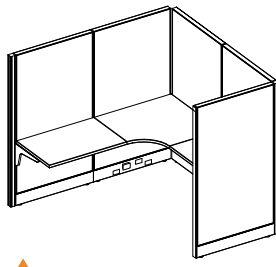

WSSI2SGB (1), WSSIADSG (1), WSDB2SGB (1), WSDBADSG (1), WSBBSIL (6), WSFPDSIL (6)

▲ **6'x6' Single Addon**

WSSIADSG
List $8,069

- 67"H Fabric Panel (4)
- 67"H Powered Fabric Panel (1)
- Electrical with Duplexes (1) Circuit 1 & (1) Circuit 4
- Power Pass through Jumper 66" (1)
- Corner Worksurface (1)
- Straight Worksurface (2)
- Straight Connector (2)
- 2 Way Connector (1)
- 3 Way Connector (1)
- Panel Finish End (1)