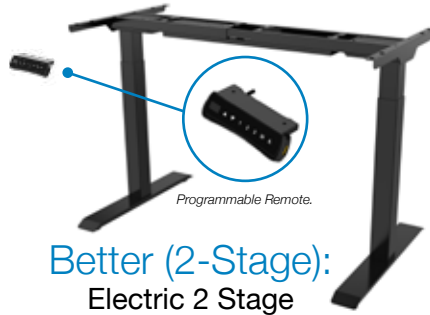

Better (2-Stage):
Electric 2 Stage
Dual Motor

MODEL NO.
WS2231B