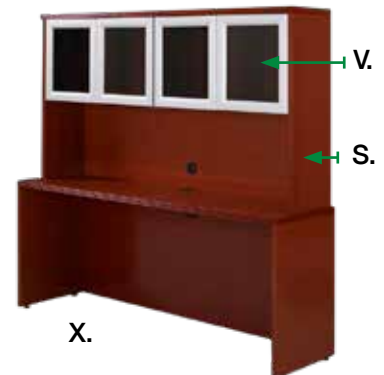

Veneer Hutches & Credenzas

We have two hutch options to fit your needs: wooden doors and Frames painted with aluminum finish.