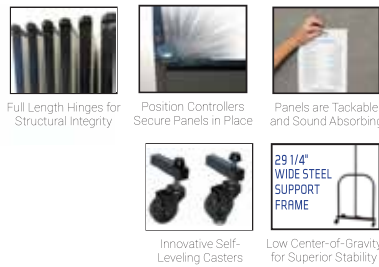

Screenflex Room Dividers

Screenflex Room Dividers are sound absorbing panels with full length hinges. The dividers are tack-able panels and include self leveling casters and a stable wide steel frame. Designer fabrics are treated with Scotchgard™. Ships fully assembled.

Length	Height					
	4'	5'	6'	6'-8"	7'-4"	8'
5'-9" (3 panel divider)	SOCFSL403 72 lbs. ~~$1,413.00~~	SOCFSL503 79 lbs. ~~$1,526.00~~	SOCFSL603 86 lbs. ~~$1,668.00~~	SOCFSL683 90 lbs. ~~$1,853.00~~	SOCFSL743 90 lbs. ~~$2,068.00~~	SOCFSL803 104 lbs. ~~$2,293.00~~
9'-5" (5 panel divider)	SOCFSL405 87 lbs. ~~$1,812.00~~	SOCFSL505 97 lbs. ~~$1,953.00~~	SOCFSL605 107 lbs. ~~$2,139.00~~	SOCFSL685 111 lbs. ~~$2,338.00~~	SOCFSL745 121 lbs. ~~$2,580.00~~	SOCFSL805 128 lbs. ~~$2,852.00~~
13'-1" (7 panel divider)	SOCFSL407 102 lbs. ~~$2,210.00~~	SOCFSL507 115 lbs. ~~$2,380.00~~	SOCFSL607 128 lbs. ~~$2,594.00~~	SOCFSL687 132 lbs. ~~$2,836.00~~	SOCFSL747 143 lbs. ~~$3,106.00~~	SOCFSL807 152 lbs. ~~$3,406.00~~
16'-9" (9 panel divider)	SOCFSL409 117 lbs. ~~$2,607.00~~	SOCFSL509 133 lbs. ~~$2,808.00~~	SOCFSL609 149 lbs. ~~$3,049.00~~	SOCFSL689 153 lbs. ~~$3,320.00~~	SOCFSL749 165 lbs. ~~$3,619.00~~	SOCFSL809 176 lbs. ~~$3,945.00~~
20'-5" (11 panel divider)	SOCFSL4011 132 lbs. ~~$3,004.00~~	SOCFSL5011 151 lbs. ~~$3,263.00~~	SOCFSL6011 170 lbs. ~~$3,518.00~~	SOCFSL6811 174 lbs. ~~$3,817.00~~	SOCFSL7411 187 lbs. ~~$4,144.00~~	SOCFSL8011 200 lbs. ~~$4,501.00~~
24'-1" (13 panel divider)	SOCFSL4013 147 lbs. ~~$3,406.00~~	SOCFSL5013 169 lbs. ~~$3,675.00~~	SOCFSL6013 191 lbs. ~~$3,975.00~~	SOCFSL6813 195 lbs. ~~$4,303.00~~	SOCFSL7413 209 lbs. ~~$4,658.00~~	SOCFSL8013 224 lbs. ~~$5,041.00~~

Ships fully assembled.