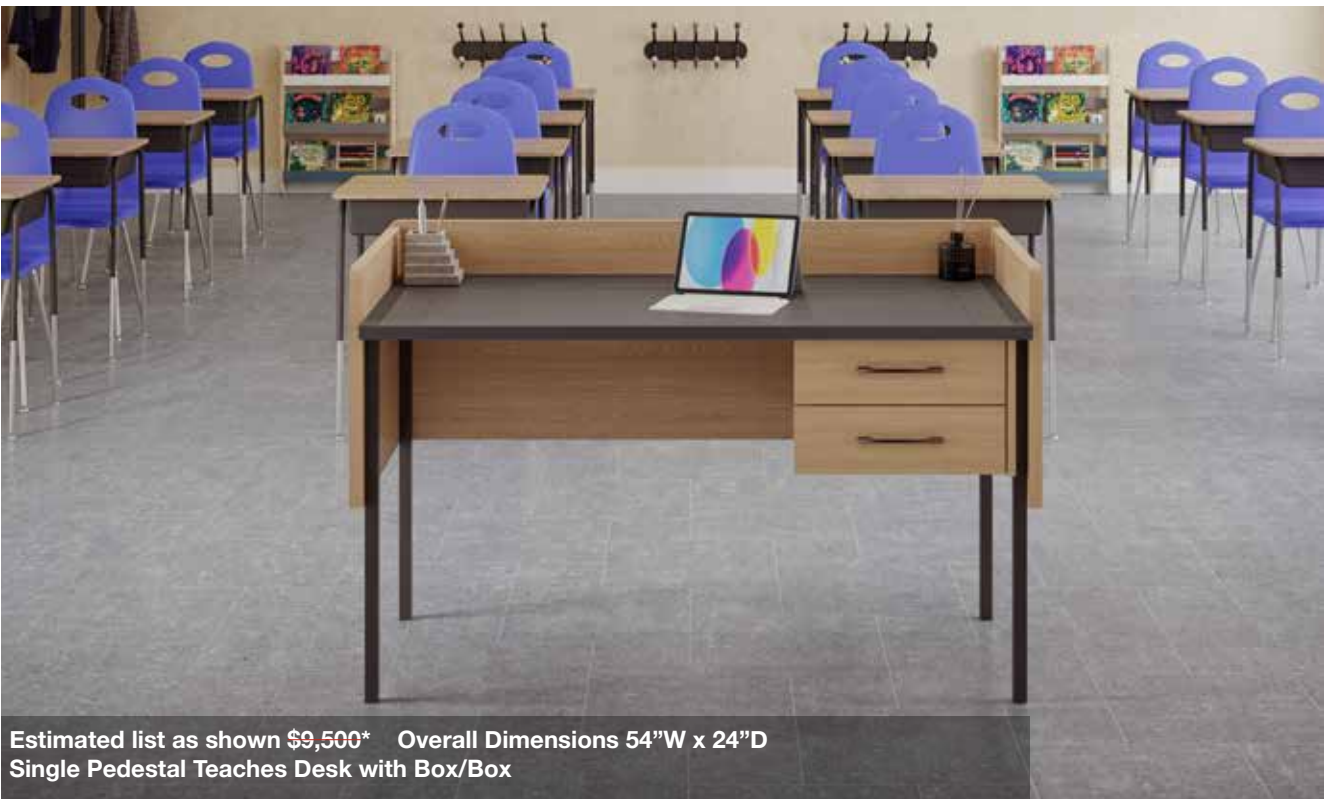

Estimated list as shown \$27,200\* Overall Dimension 72"W x 30D" (each desk)  
Left and Right Single Pedestal Desks with Floating Transaction Counters

Estimated list as shown \$9,500\* Overall Dimensions 54"W x 24"D  
Single Pedestal Teachers Desk with Box/Box