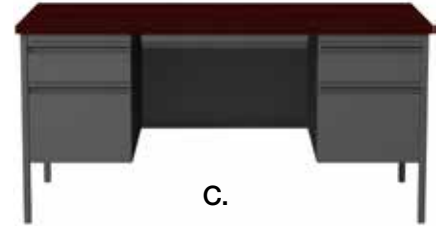

C. 30 x 60 Double Pedestal Desk
SO199** 60" W x 30"D x 29.5" H **$1,629.00**