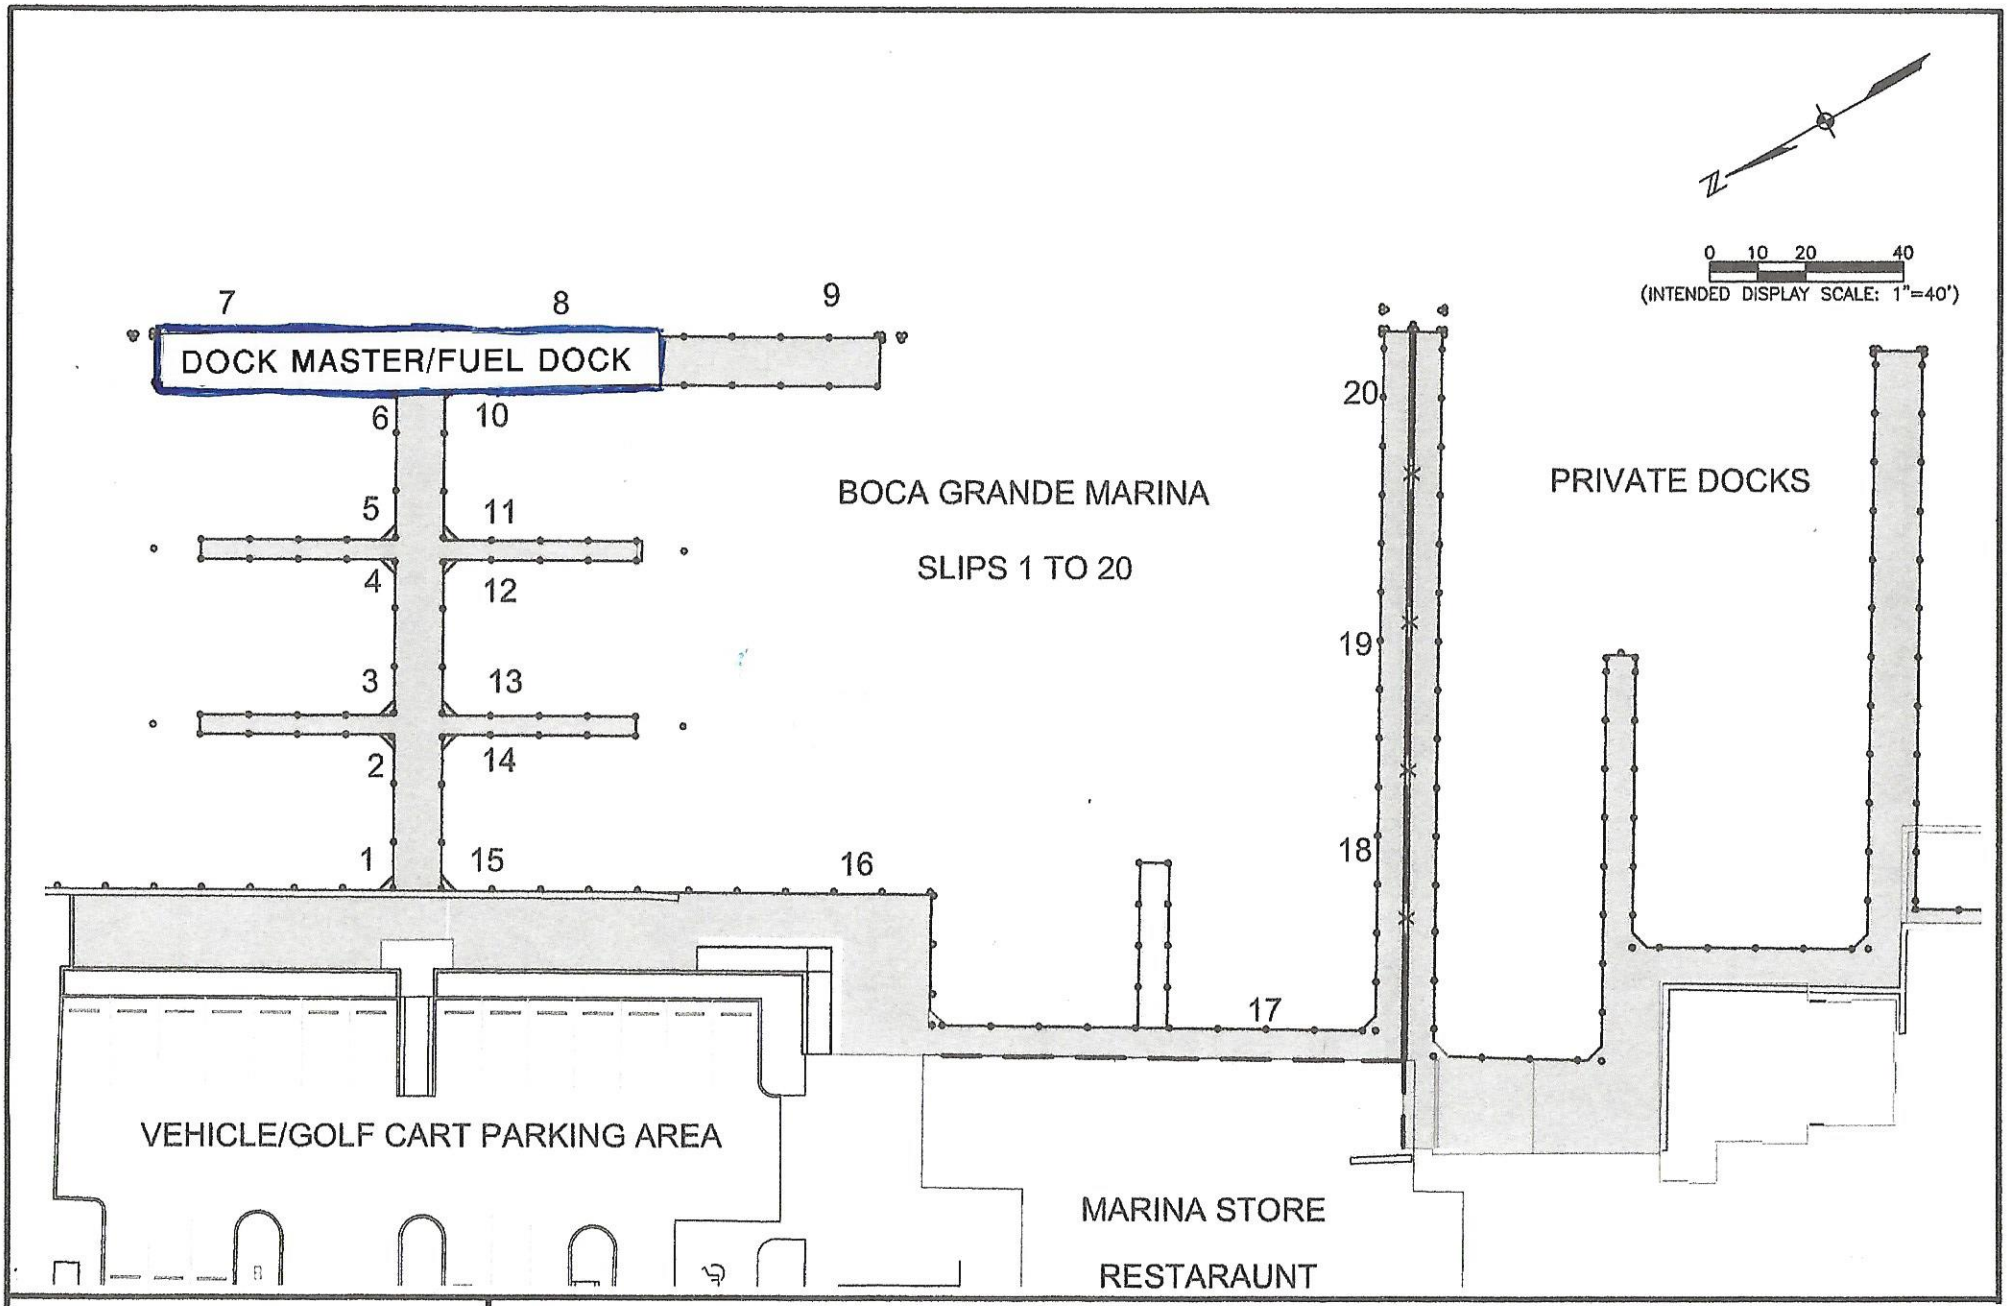

0 10 20 40
(INTENDED DISPLAY SCALE: 1"=40')

Boca Grande Marina

Dock Layout