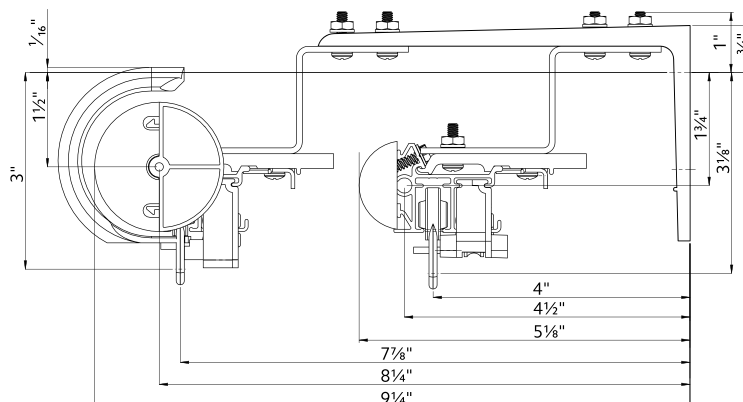

2" Front & 1 3/8" Back Double Wall Mount