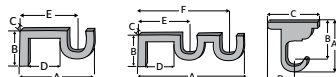

Use the measurement guide to the left to help determine the correct dimensions for your selected product.