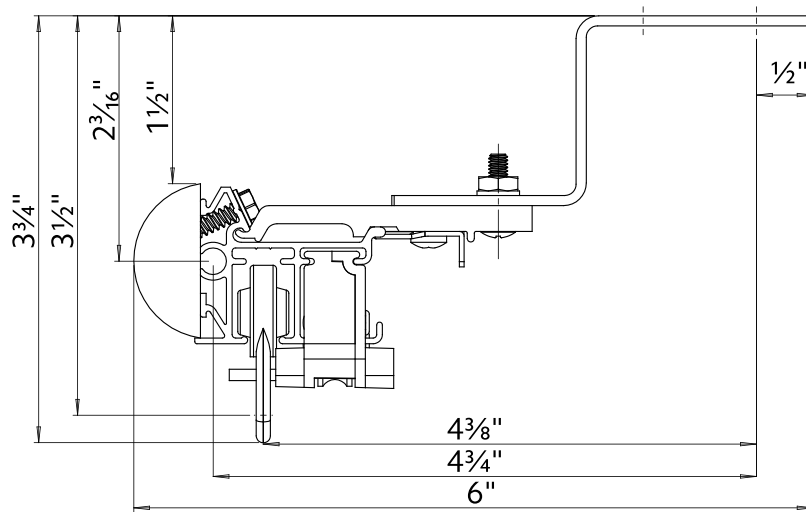

Ceiling Mount using parts:

To achieve this look, order Estate rod, ceiling mounted. 94130xxx brackets are included with the rod. Then order item 1796061 ceiling mount bracket in the quantity needed based on the bracket spacing drawing on page 40.

94130xxx

⊕

1796061

1 3/8" Ceiling Mount