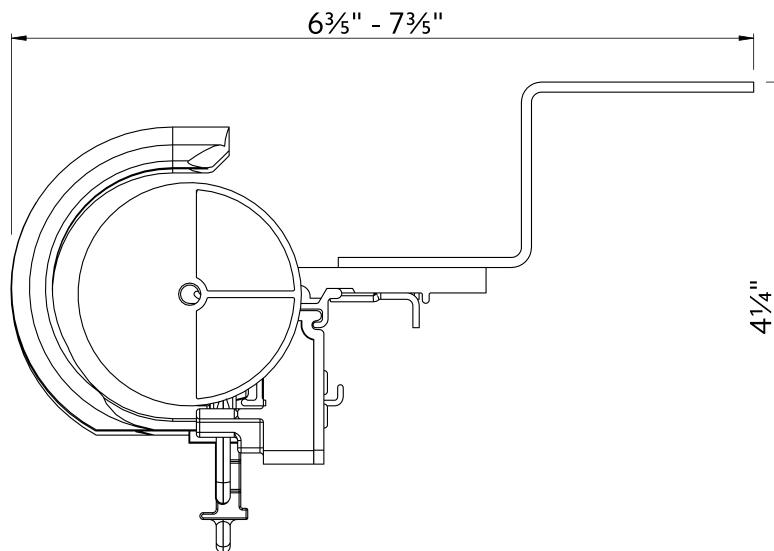

2" Ceiling Mount