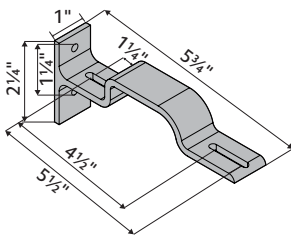

Double Bracket

Fits	Dimensions	Quantity per Box
1 3/8" Estate™ Traverse Rods 2" Estate™ Traverse Rods	Depth: 5 3/4" Height: 2 1/4" Width: 1"	10 pieces per box
Product Number & Finish		
71134110	Satin Brass	

Double Bracket