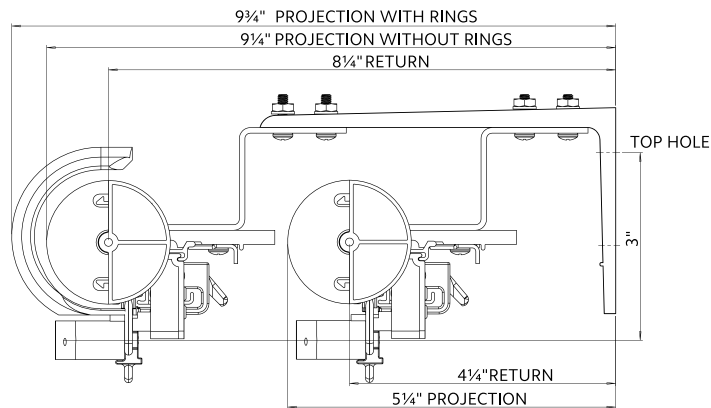

2" Double Wall Mount