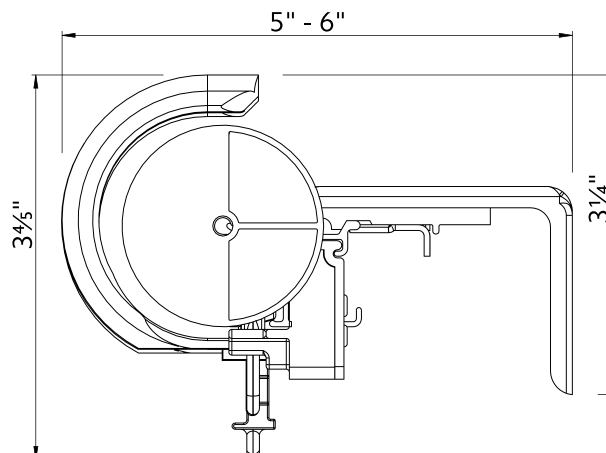

2" Wall Mount