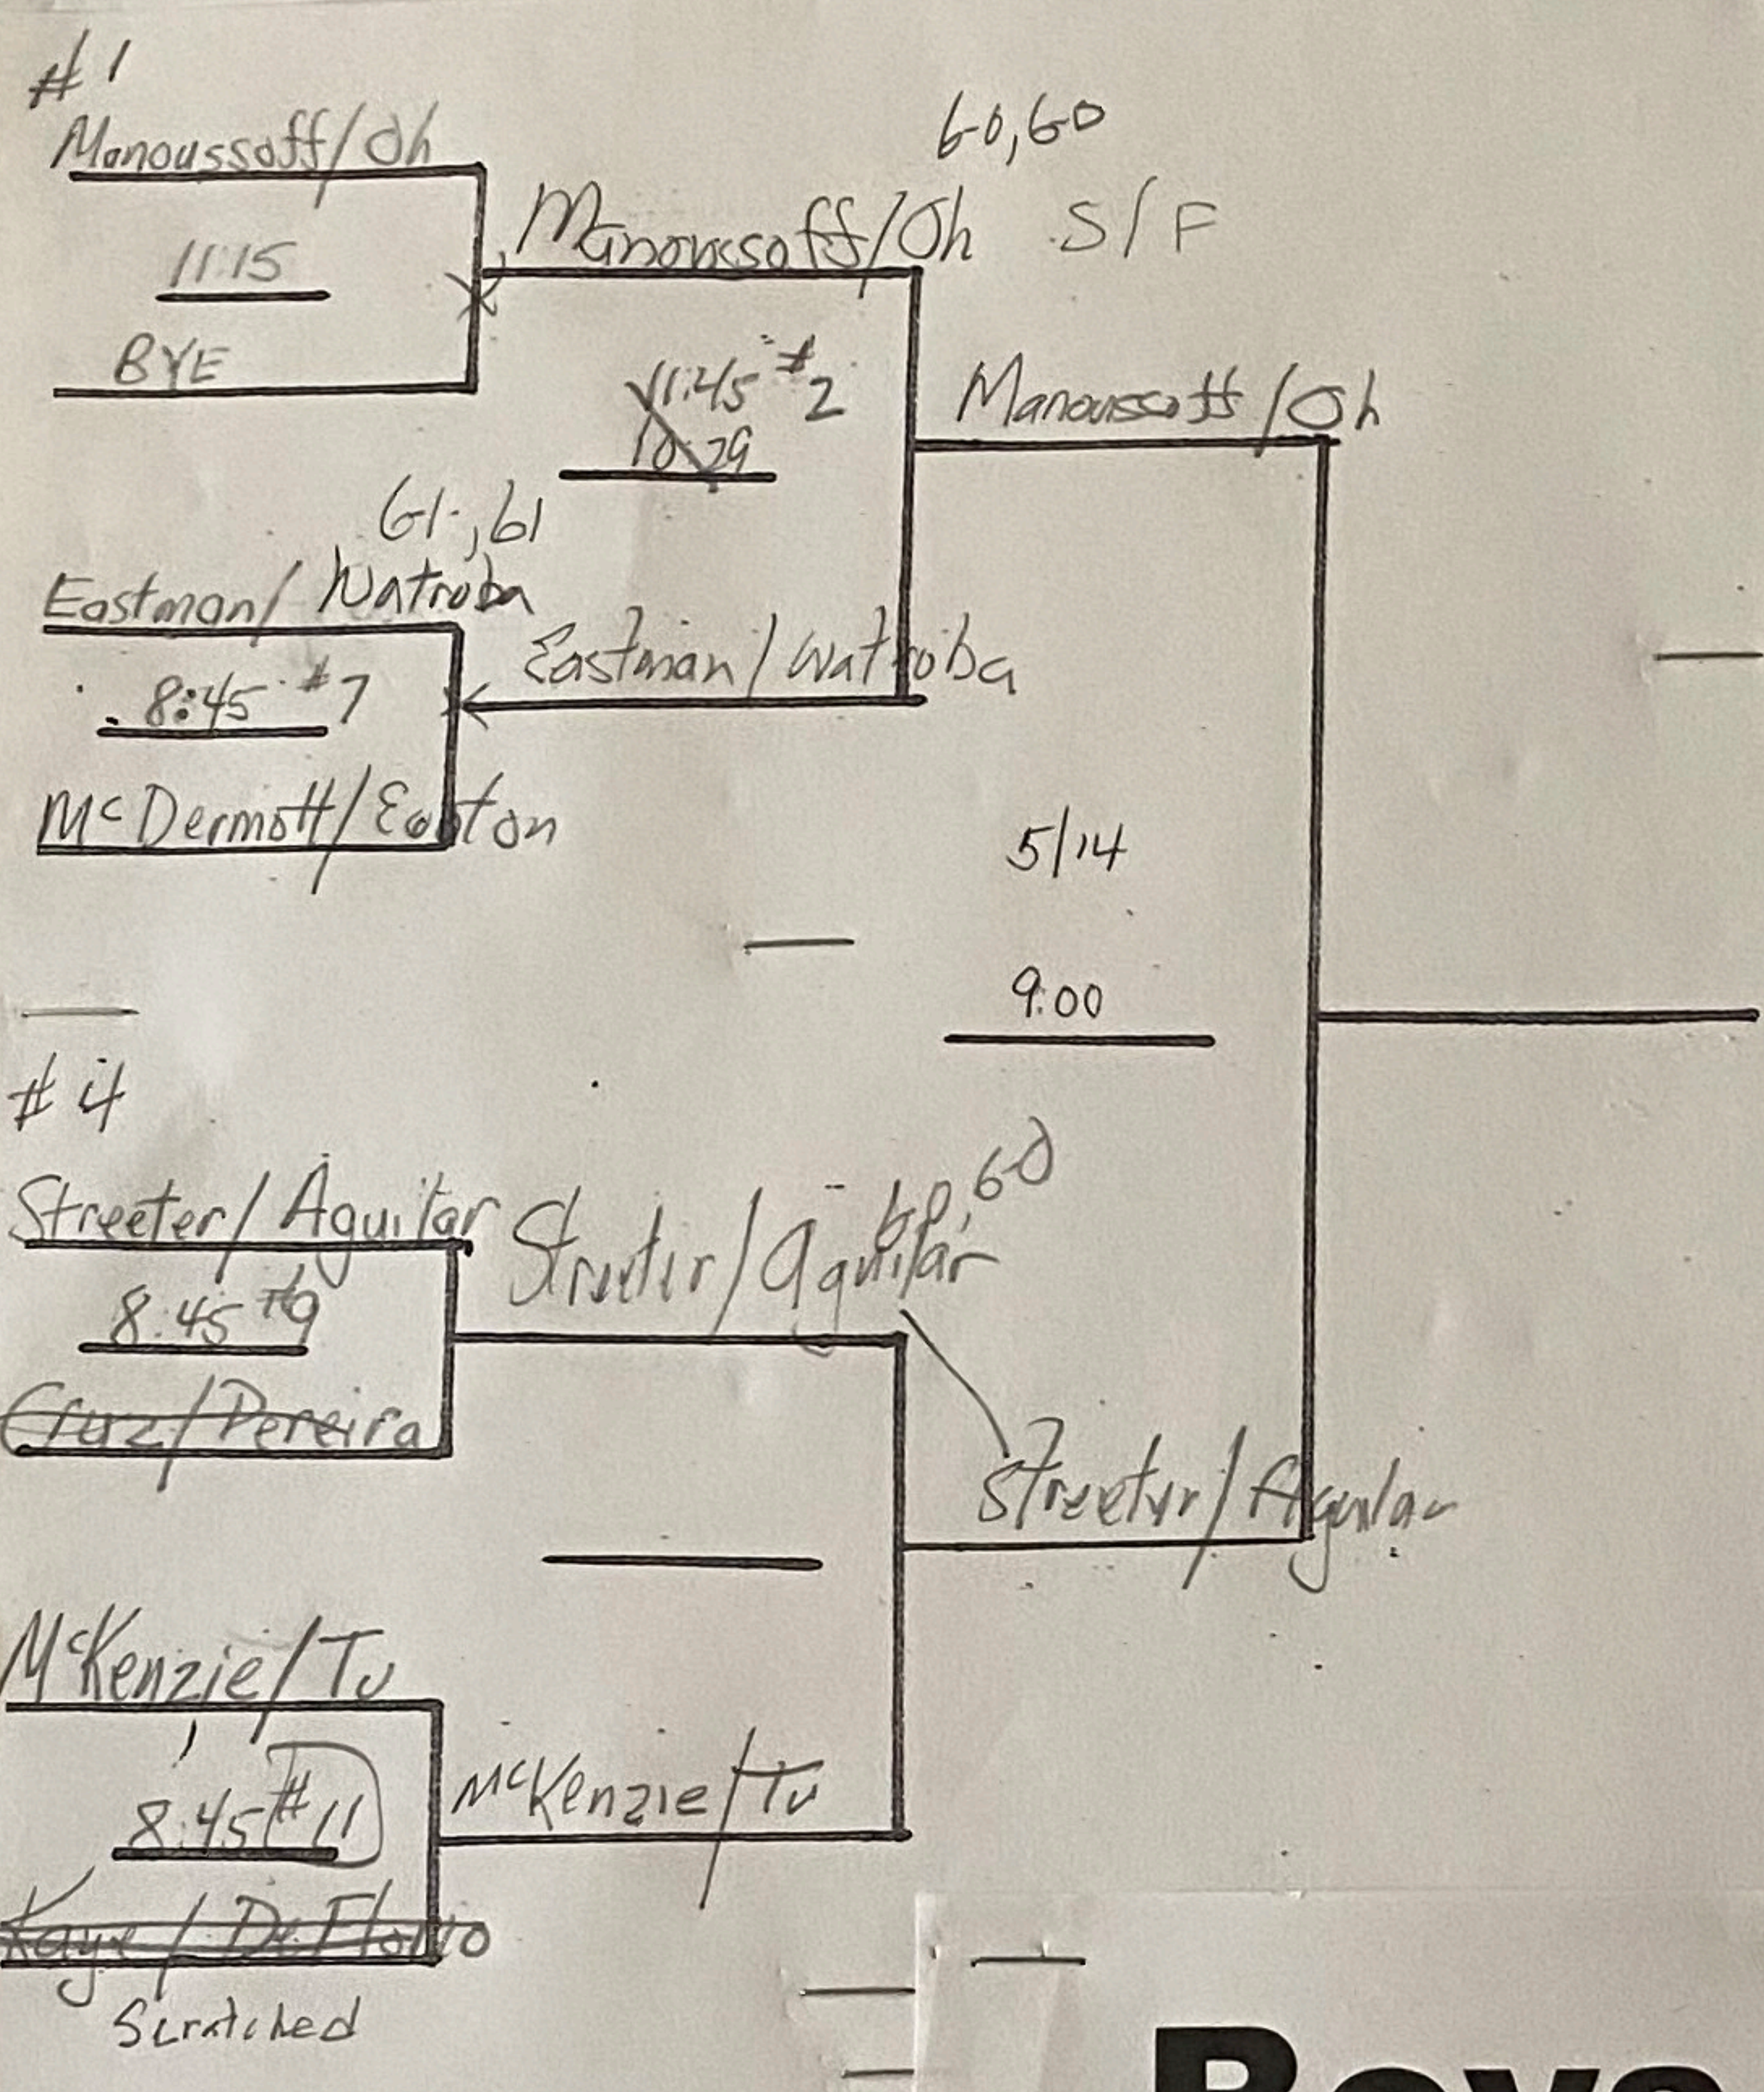

Girls Doubles

2022 Girls Dbls.wdb - Pairings

Seed	Player	School	Group	Number	Time	Court
1	Lia Manousoff/Audrey Oh	Longmeadow	A	1	11:15	7
4	Audrey Streeter/Kristina Aguilar	Minnechaug	A	2	8:45	9
	Kymora Mckenzie/Holly Tu	SICS	A	3	8:45	11
	Brooke Eastman/Paige Cook	Pope Francis	A	4	8:45	7
	Ella McDermott/Jasni Ewolon	Amherst	A	5	8:45	7
	Keeley Kaye/Mikayla DeFlorio	East Long	A	6	8:45	11
	Abigail Cruz/Gabriella Pereira	Ludlow	A	7	8:45	9
	BYE		A	8	11:15	7

2022 Girls Dbls.wdb - Pairings