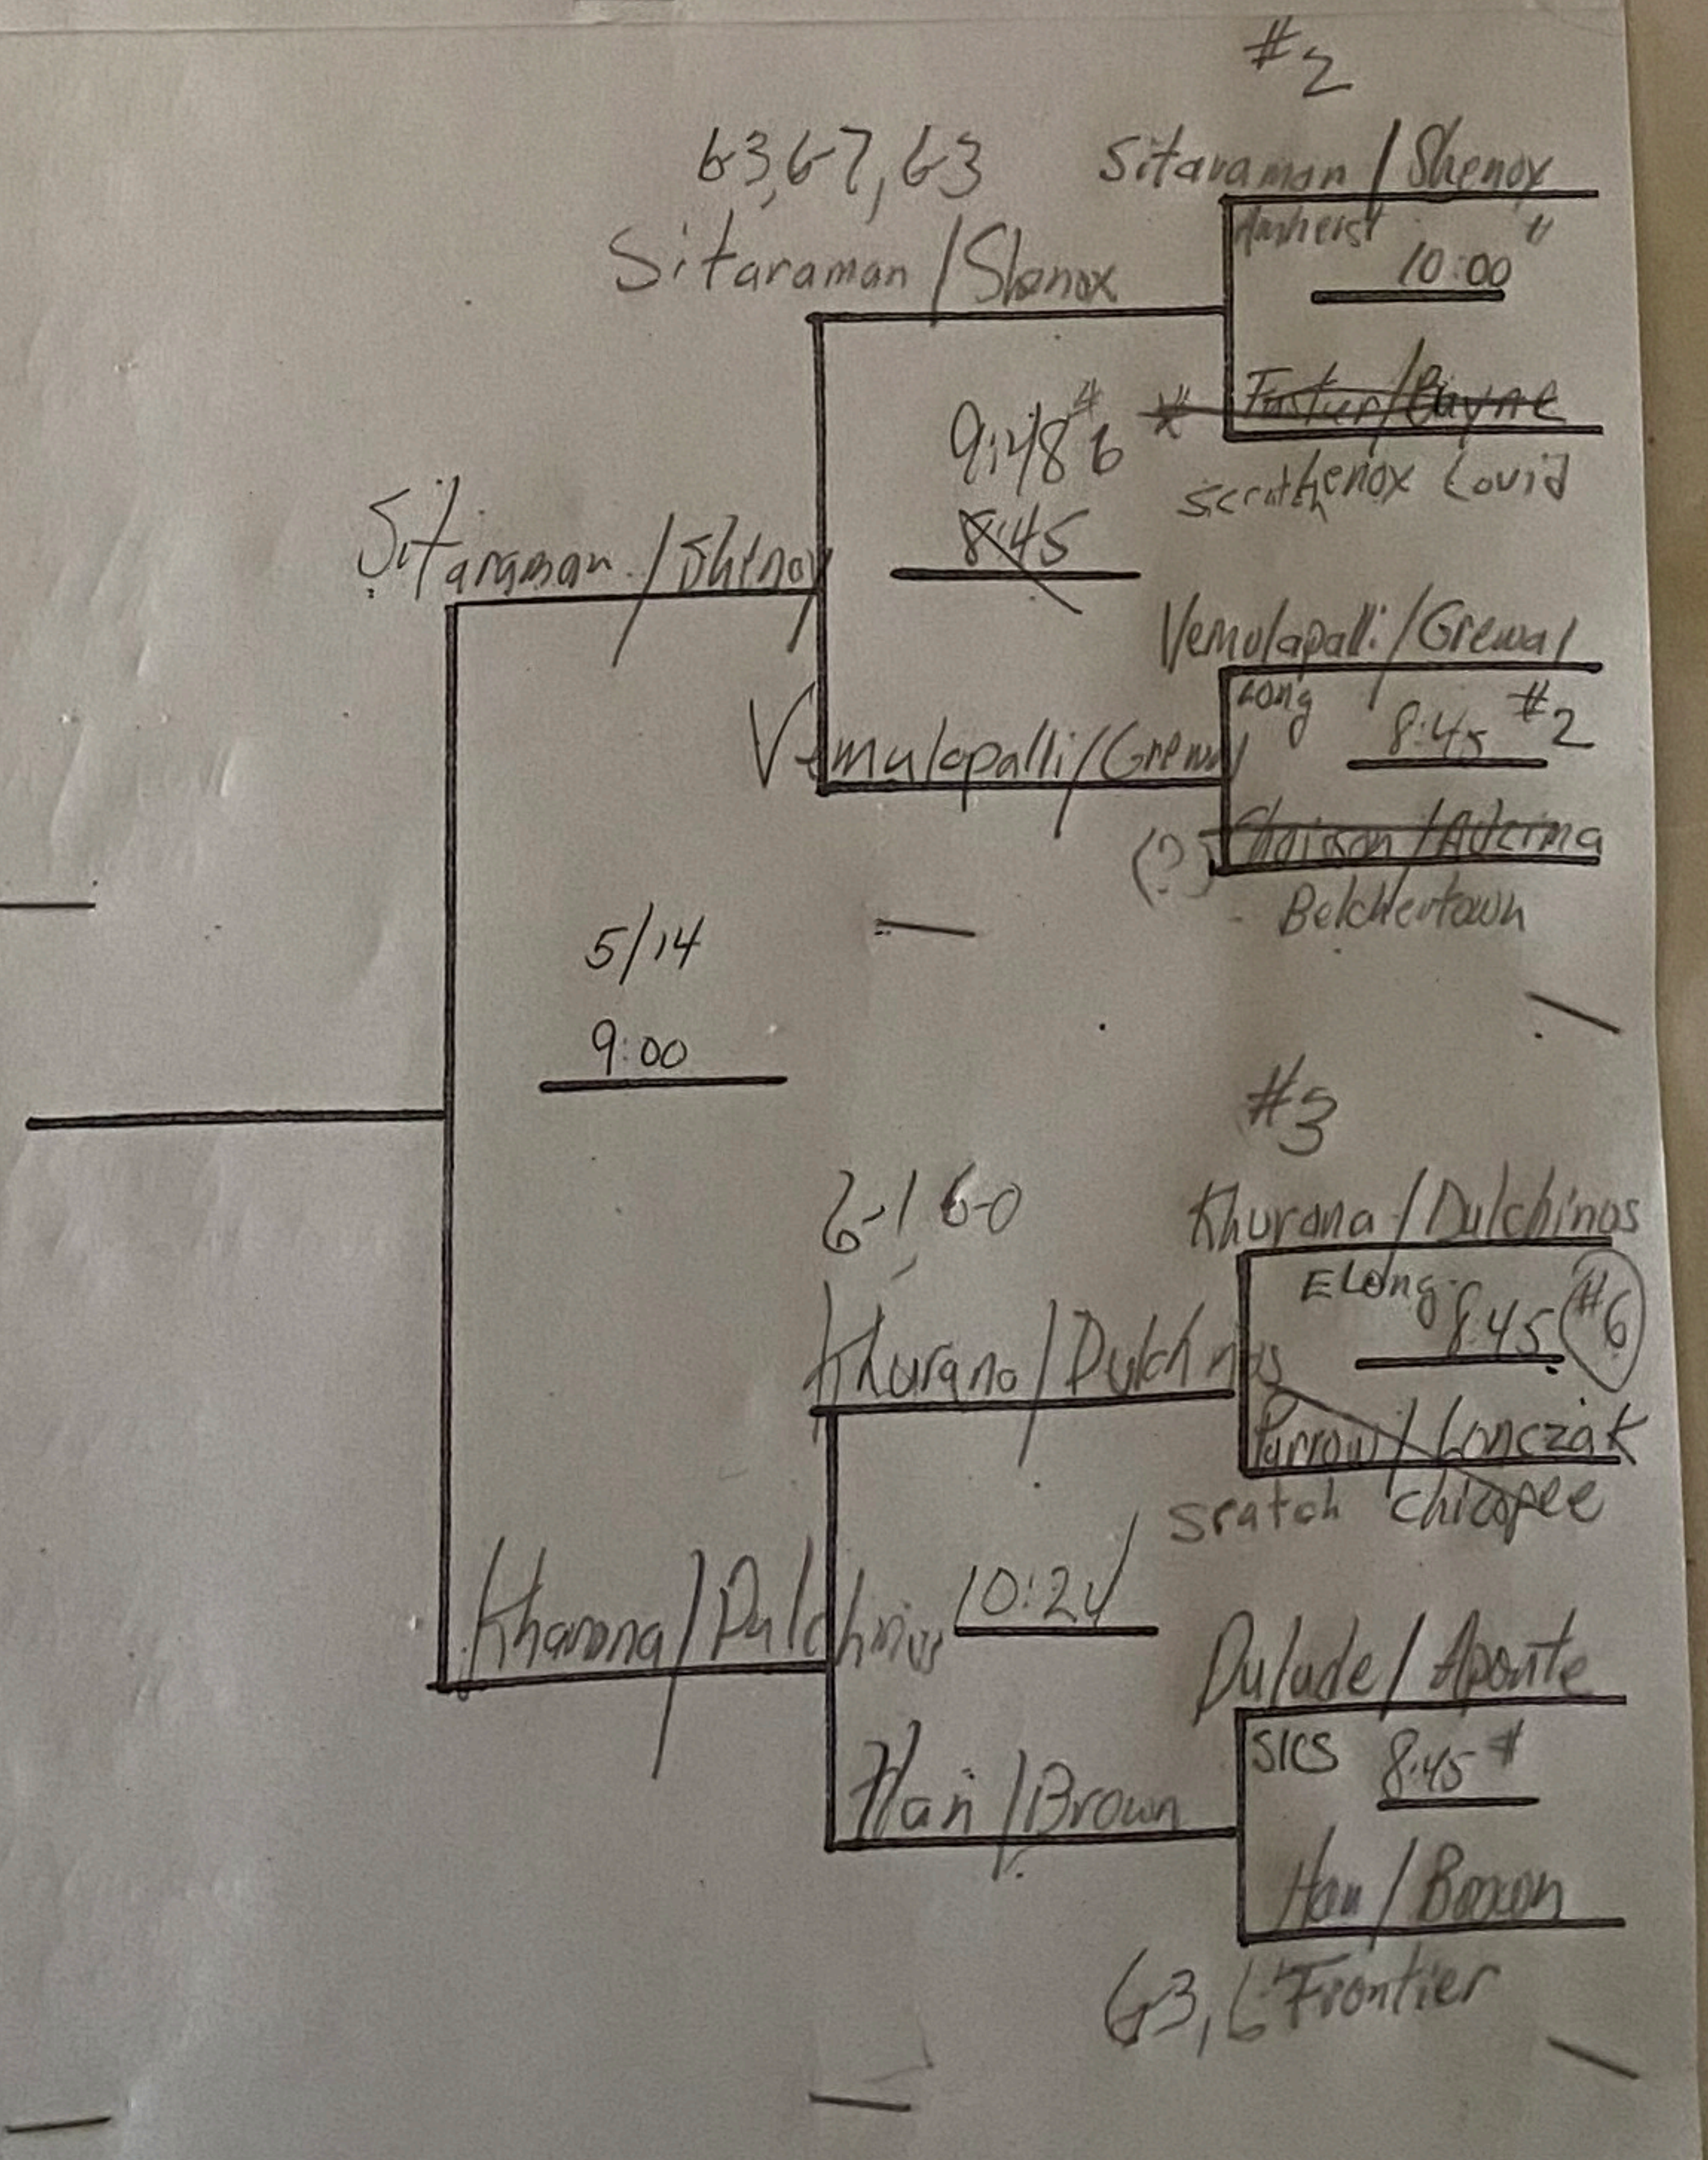

Seed	Player	School	Group	Number	Time	Court
2	Siddu Sitaraman/Rohan Shenoy	Amherst	B	1	10:00	2
3	Aman Khurana/Dylan Dulchinos	East Long	B	2	8:45	6
	Donavon Dulude/Emery Aporte	SICS	B	3	8:45	4
	Bhaveeth Venulapalli/Kirat Grewal	Longmeadow	B	4	8:45	2
	Jacob Chaisson/Chris Adzima	Belchertown	B	5	8:45	2
	Jacob Han/Oliver Brown	Frontier	B	6	8:45	4
	Tanner Parrow/Daniel Lonczak	Chicopee	B	7	8:45	6
	Alex Fuster/Owen Bayne	Lenox	B	8	10:00	2