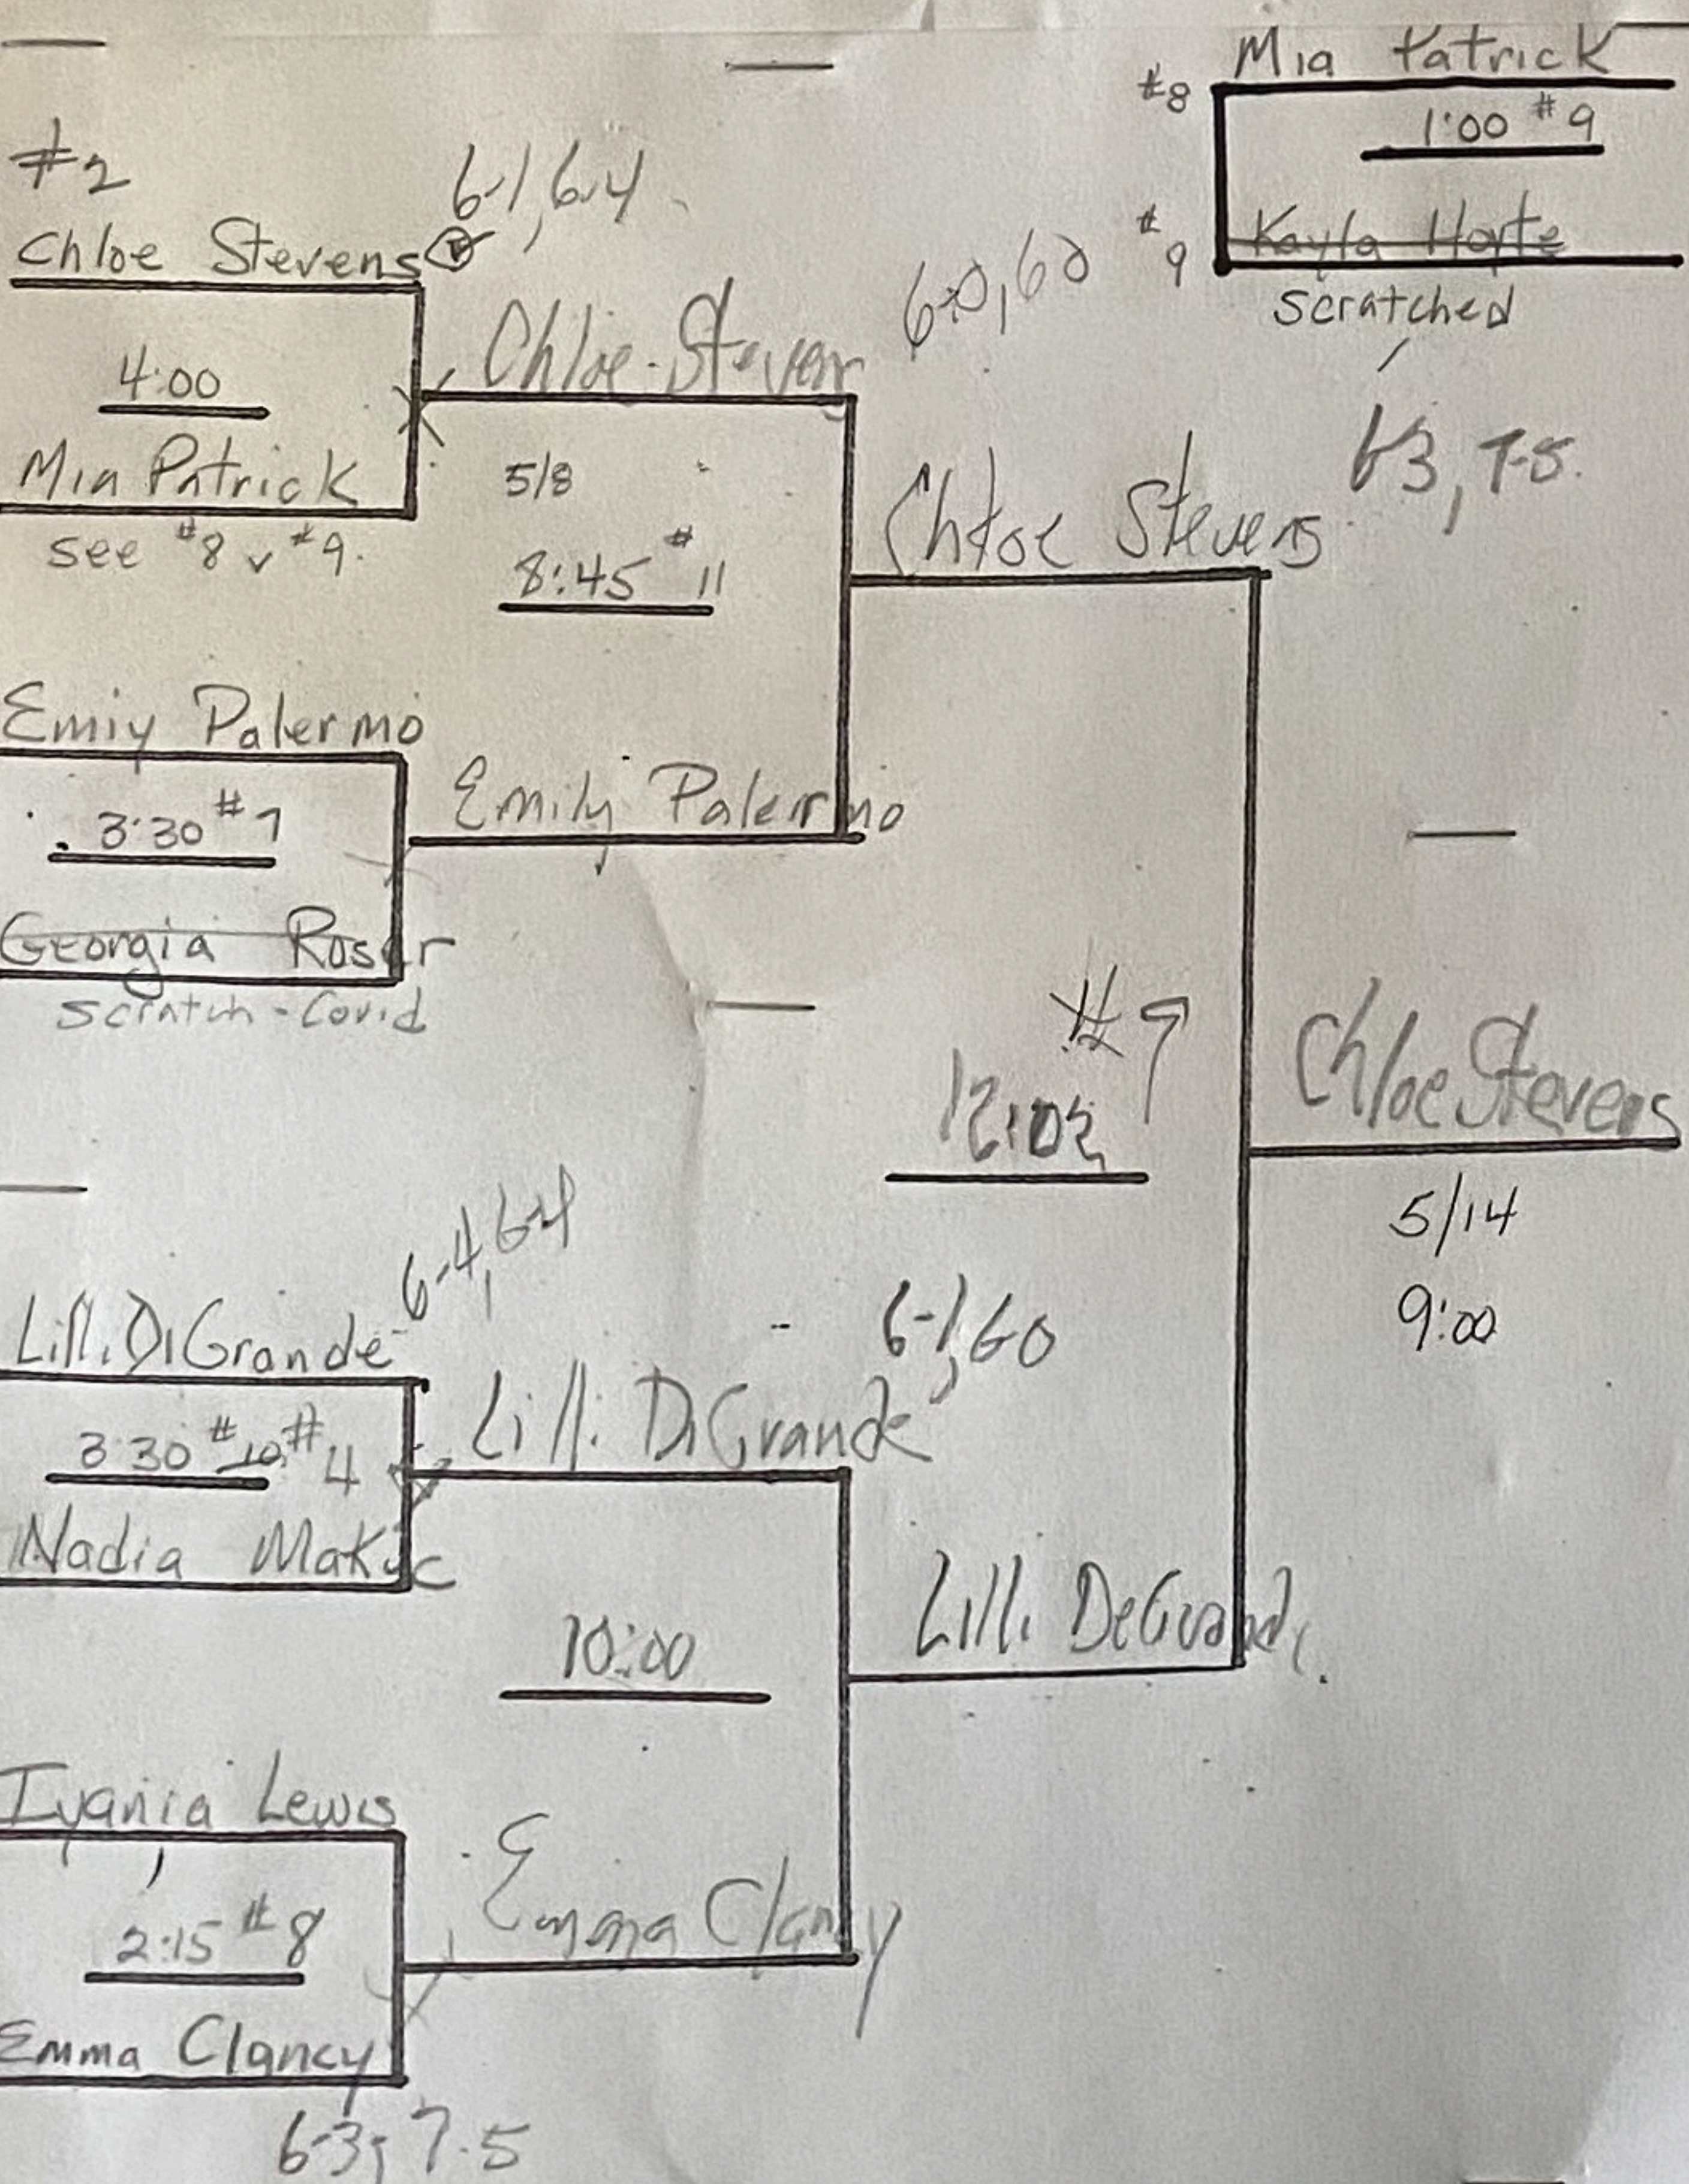

Seed	Player	School	Group	Number	Time	Court
2	Chloe Stevens	Pope Francis	C	1	4:00	8
7	Lili Grande	Minnechaug	C	2	3:30	10
	Iyana Lewis	HCSS	C	3	2:15	8
	Emily Palermo	Chicopee	C	4	3:30	7
	Georgia Raser	Lenox	C	5	3:30	7
	Emma Clancy	Frontier	C	6	2:15	10
	Nadia Makuc	Mt Everett	C	7	3:30	9
	Mia Patrick	Mt Greylock	C	8	1:00	9
	Kayla Hoyte	SICS	C	9	1:00	9
	BYE		C	10	4:00	8