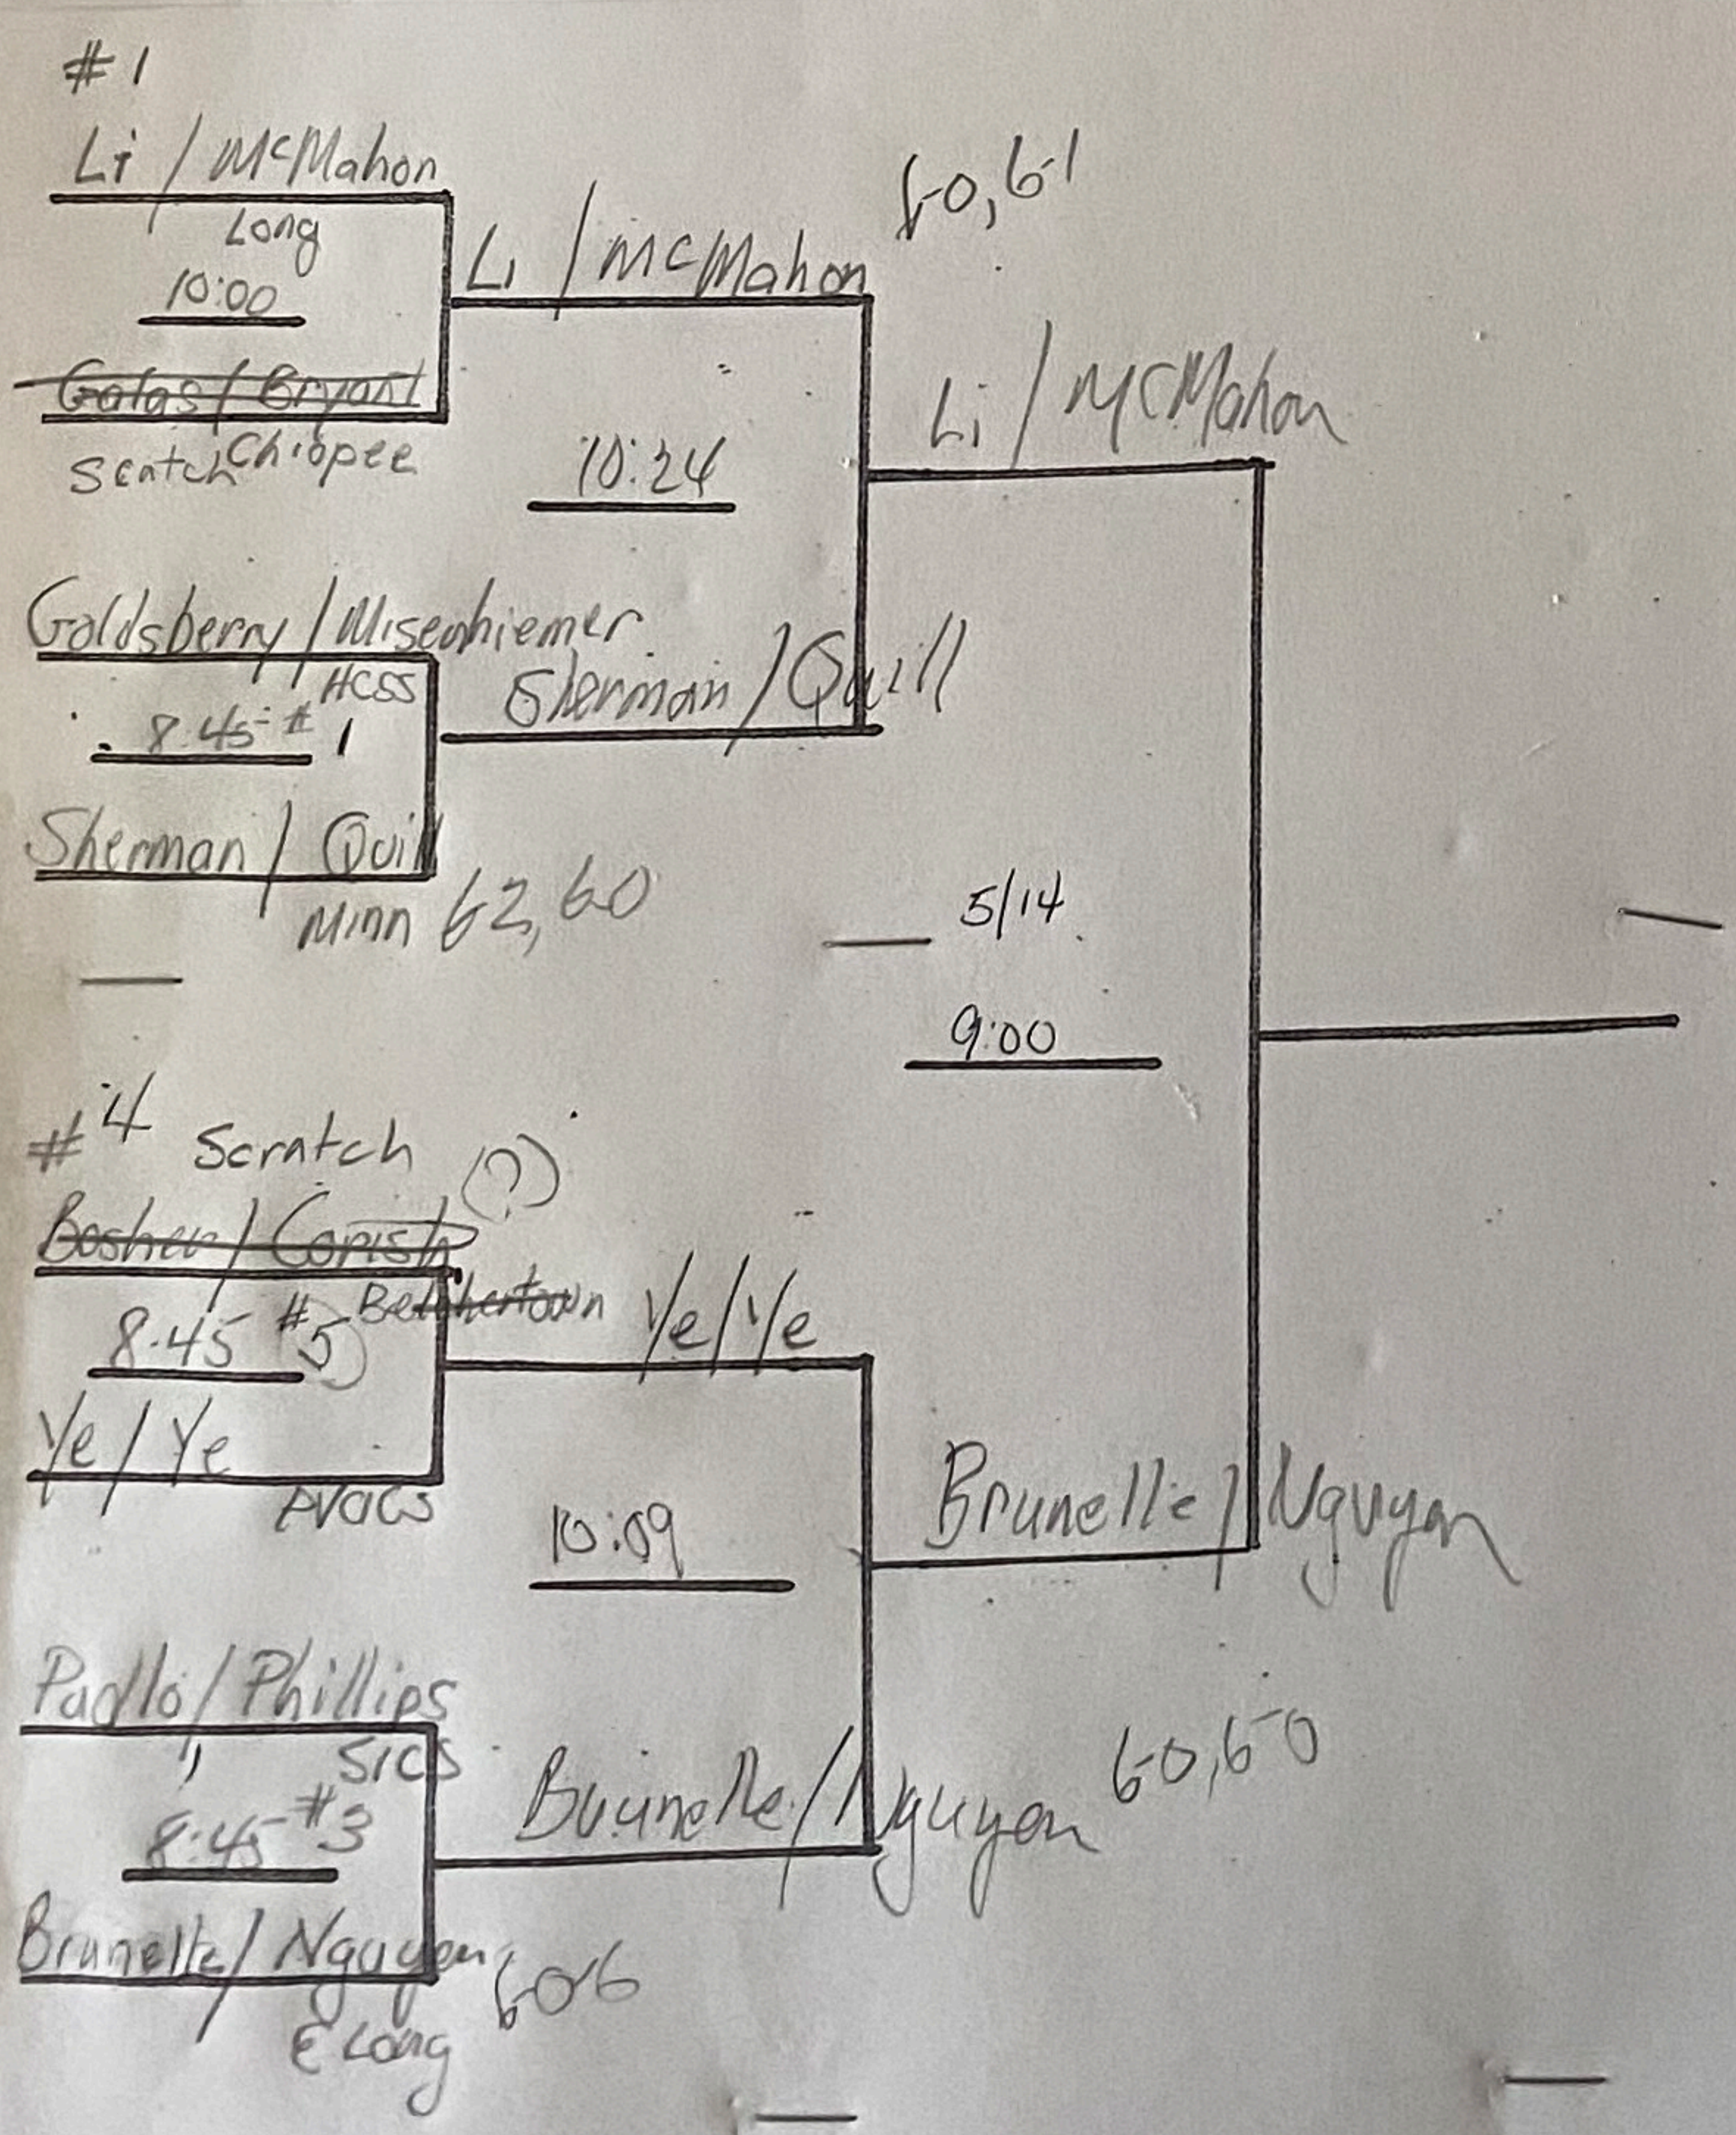

2022 Dbls.wdb - Pairings