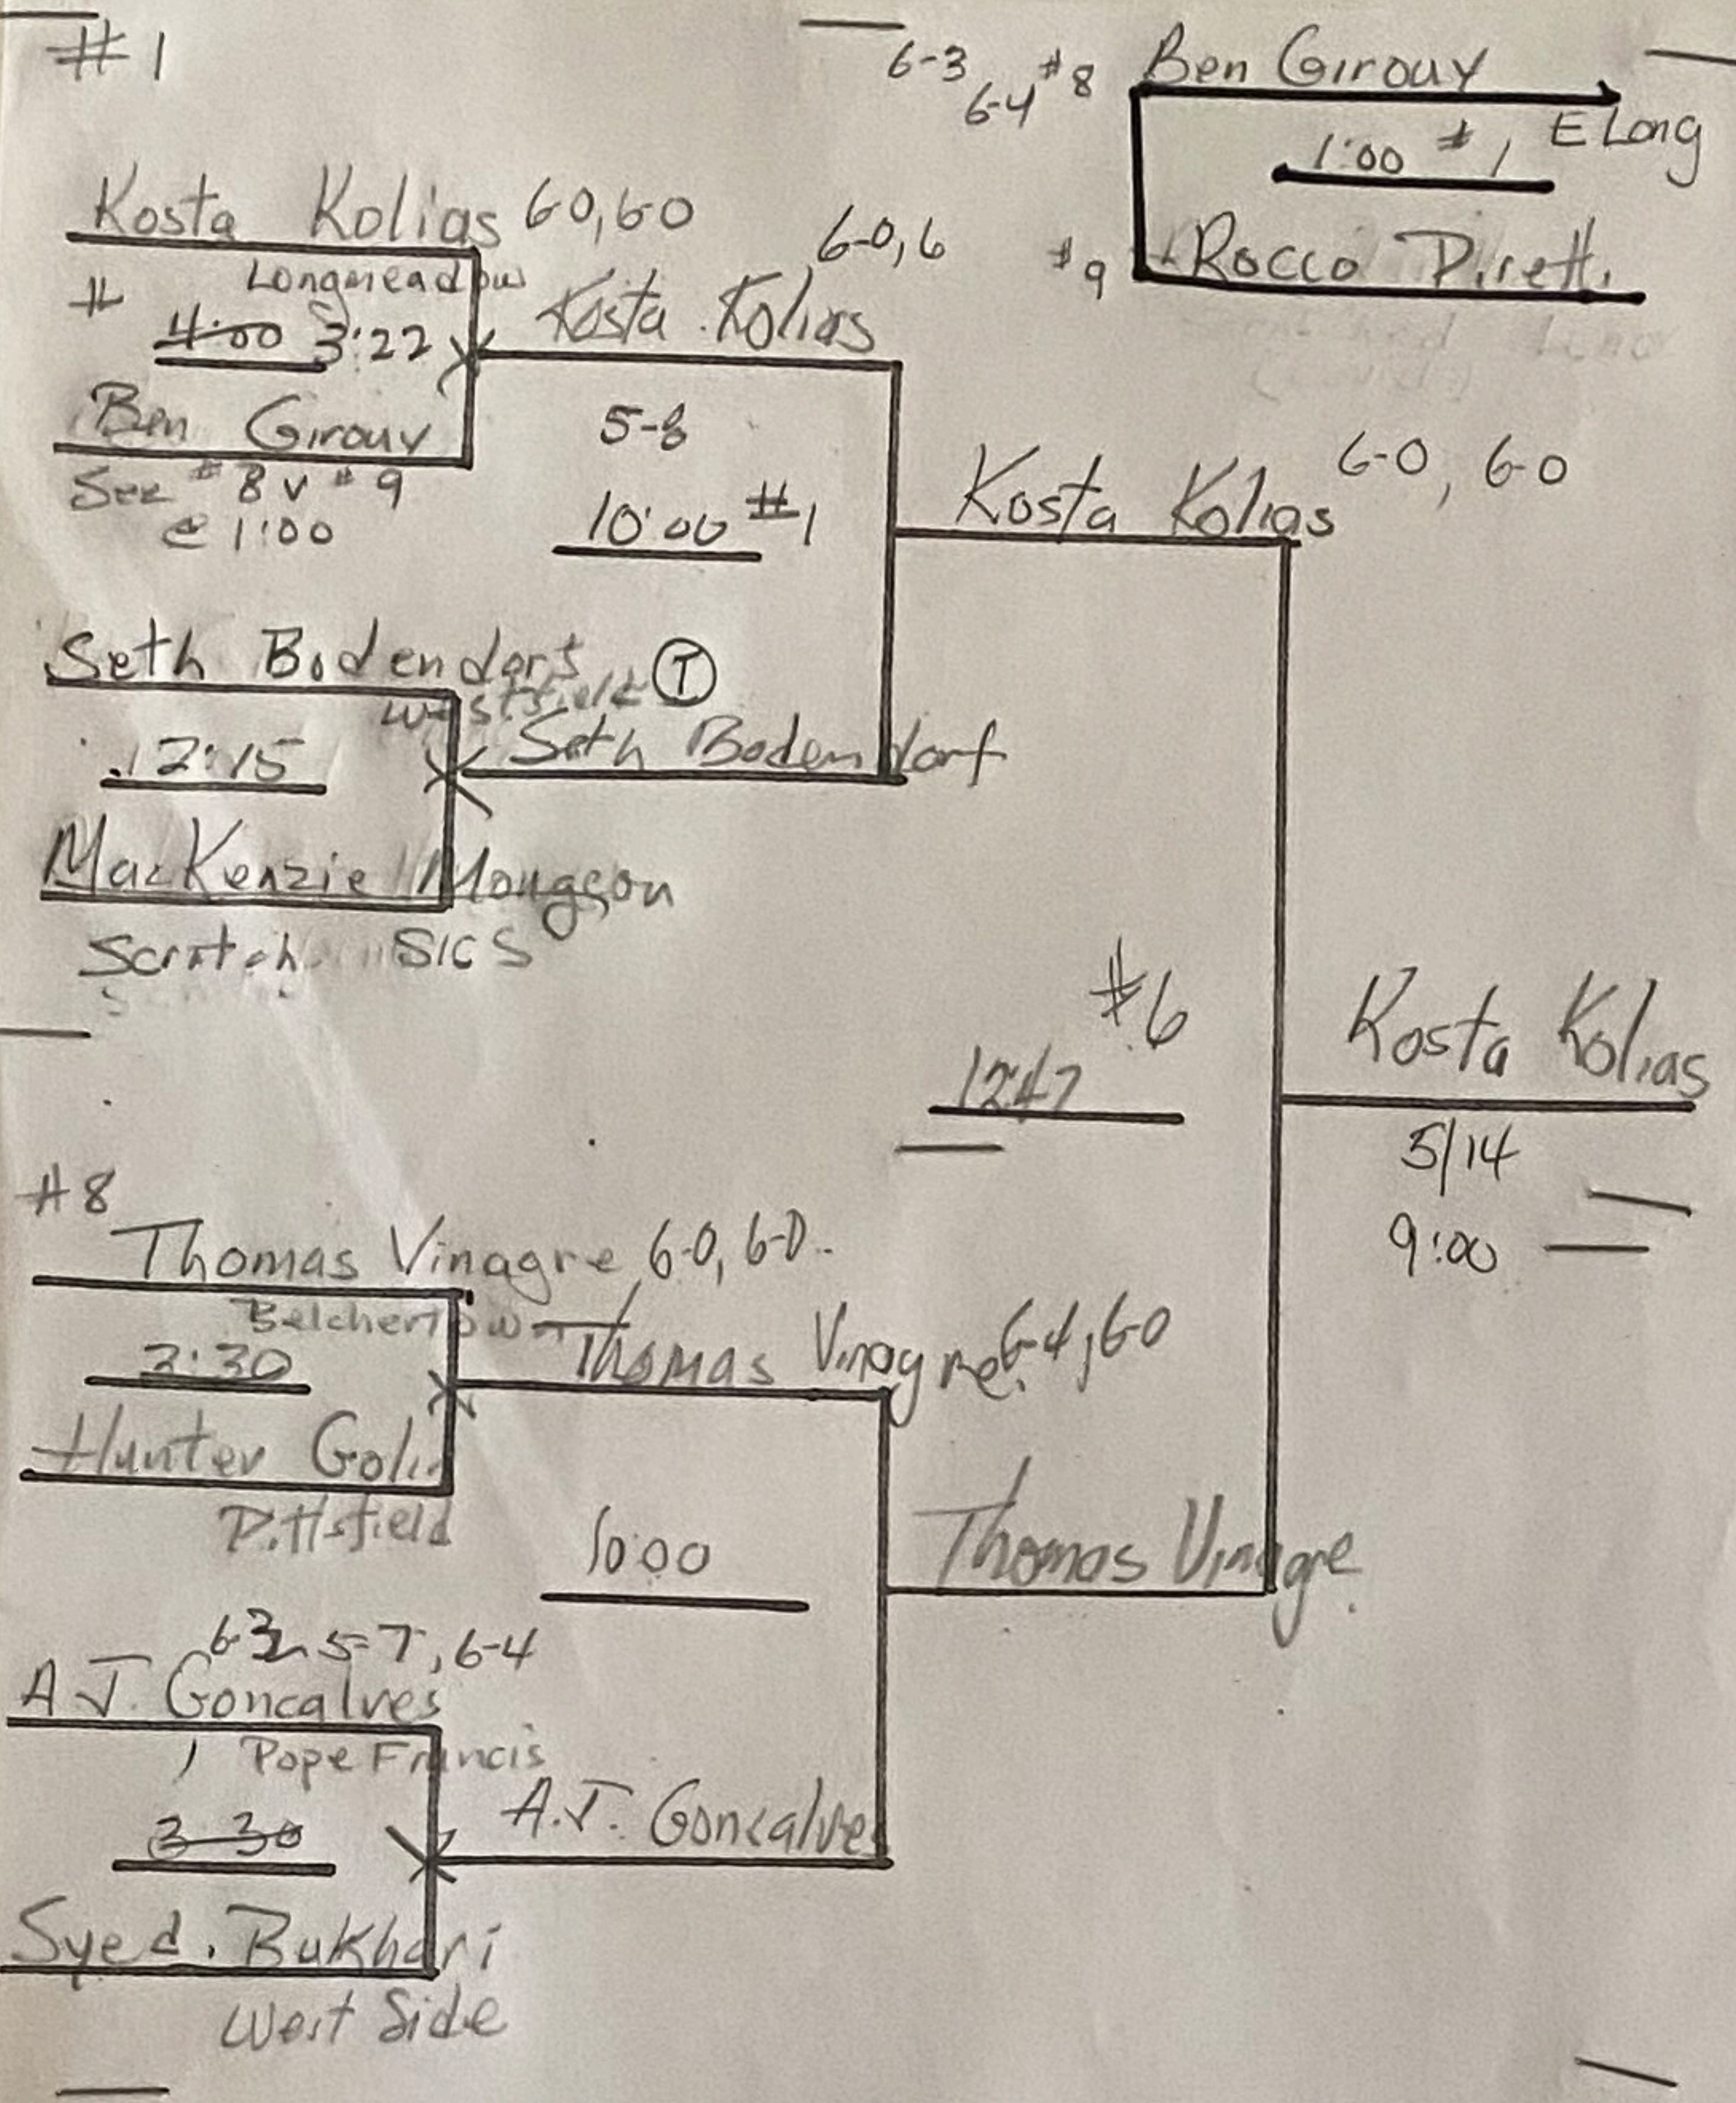

Boys Singles

2022 Ind Boys West Tennis.wdb

Seed	Player	School	Group	Number	Time	Court
1	Kosta Kolias	Longmeadow	A	1	4:00	4
8	Thomas Vinagre	Belchertown	A	2	3:30	5
	A J Goncalves	Pope Francis	A	3	3:30	1
	Seth Bodendorf	Westfield	A	4	2:15	6
	MacKenzie Mongeon	SICS	A	5	2:15	6
	Syed Bukhari	West Side	A	6	3:30	1
	Hunter Golin	Pittsfield	A	7	3:30	5
	Ben Giroux	East Long	A	8	1:00	1
	Rocco Piretti	Lenox	A	9	1:00	1
	BYE		A	10	4:00	4