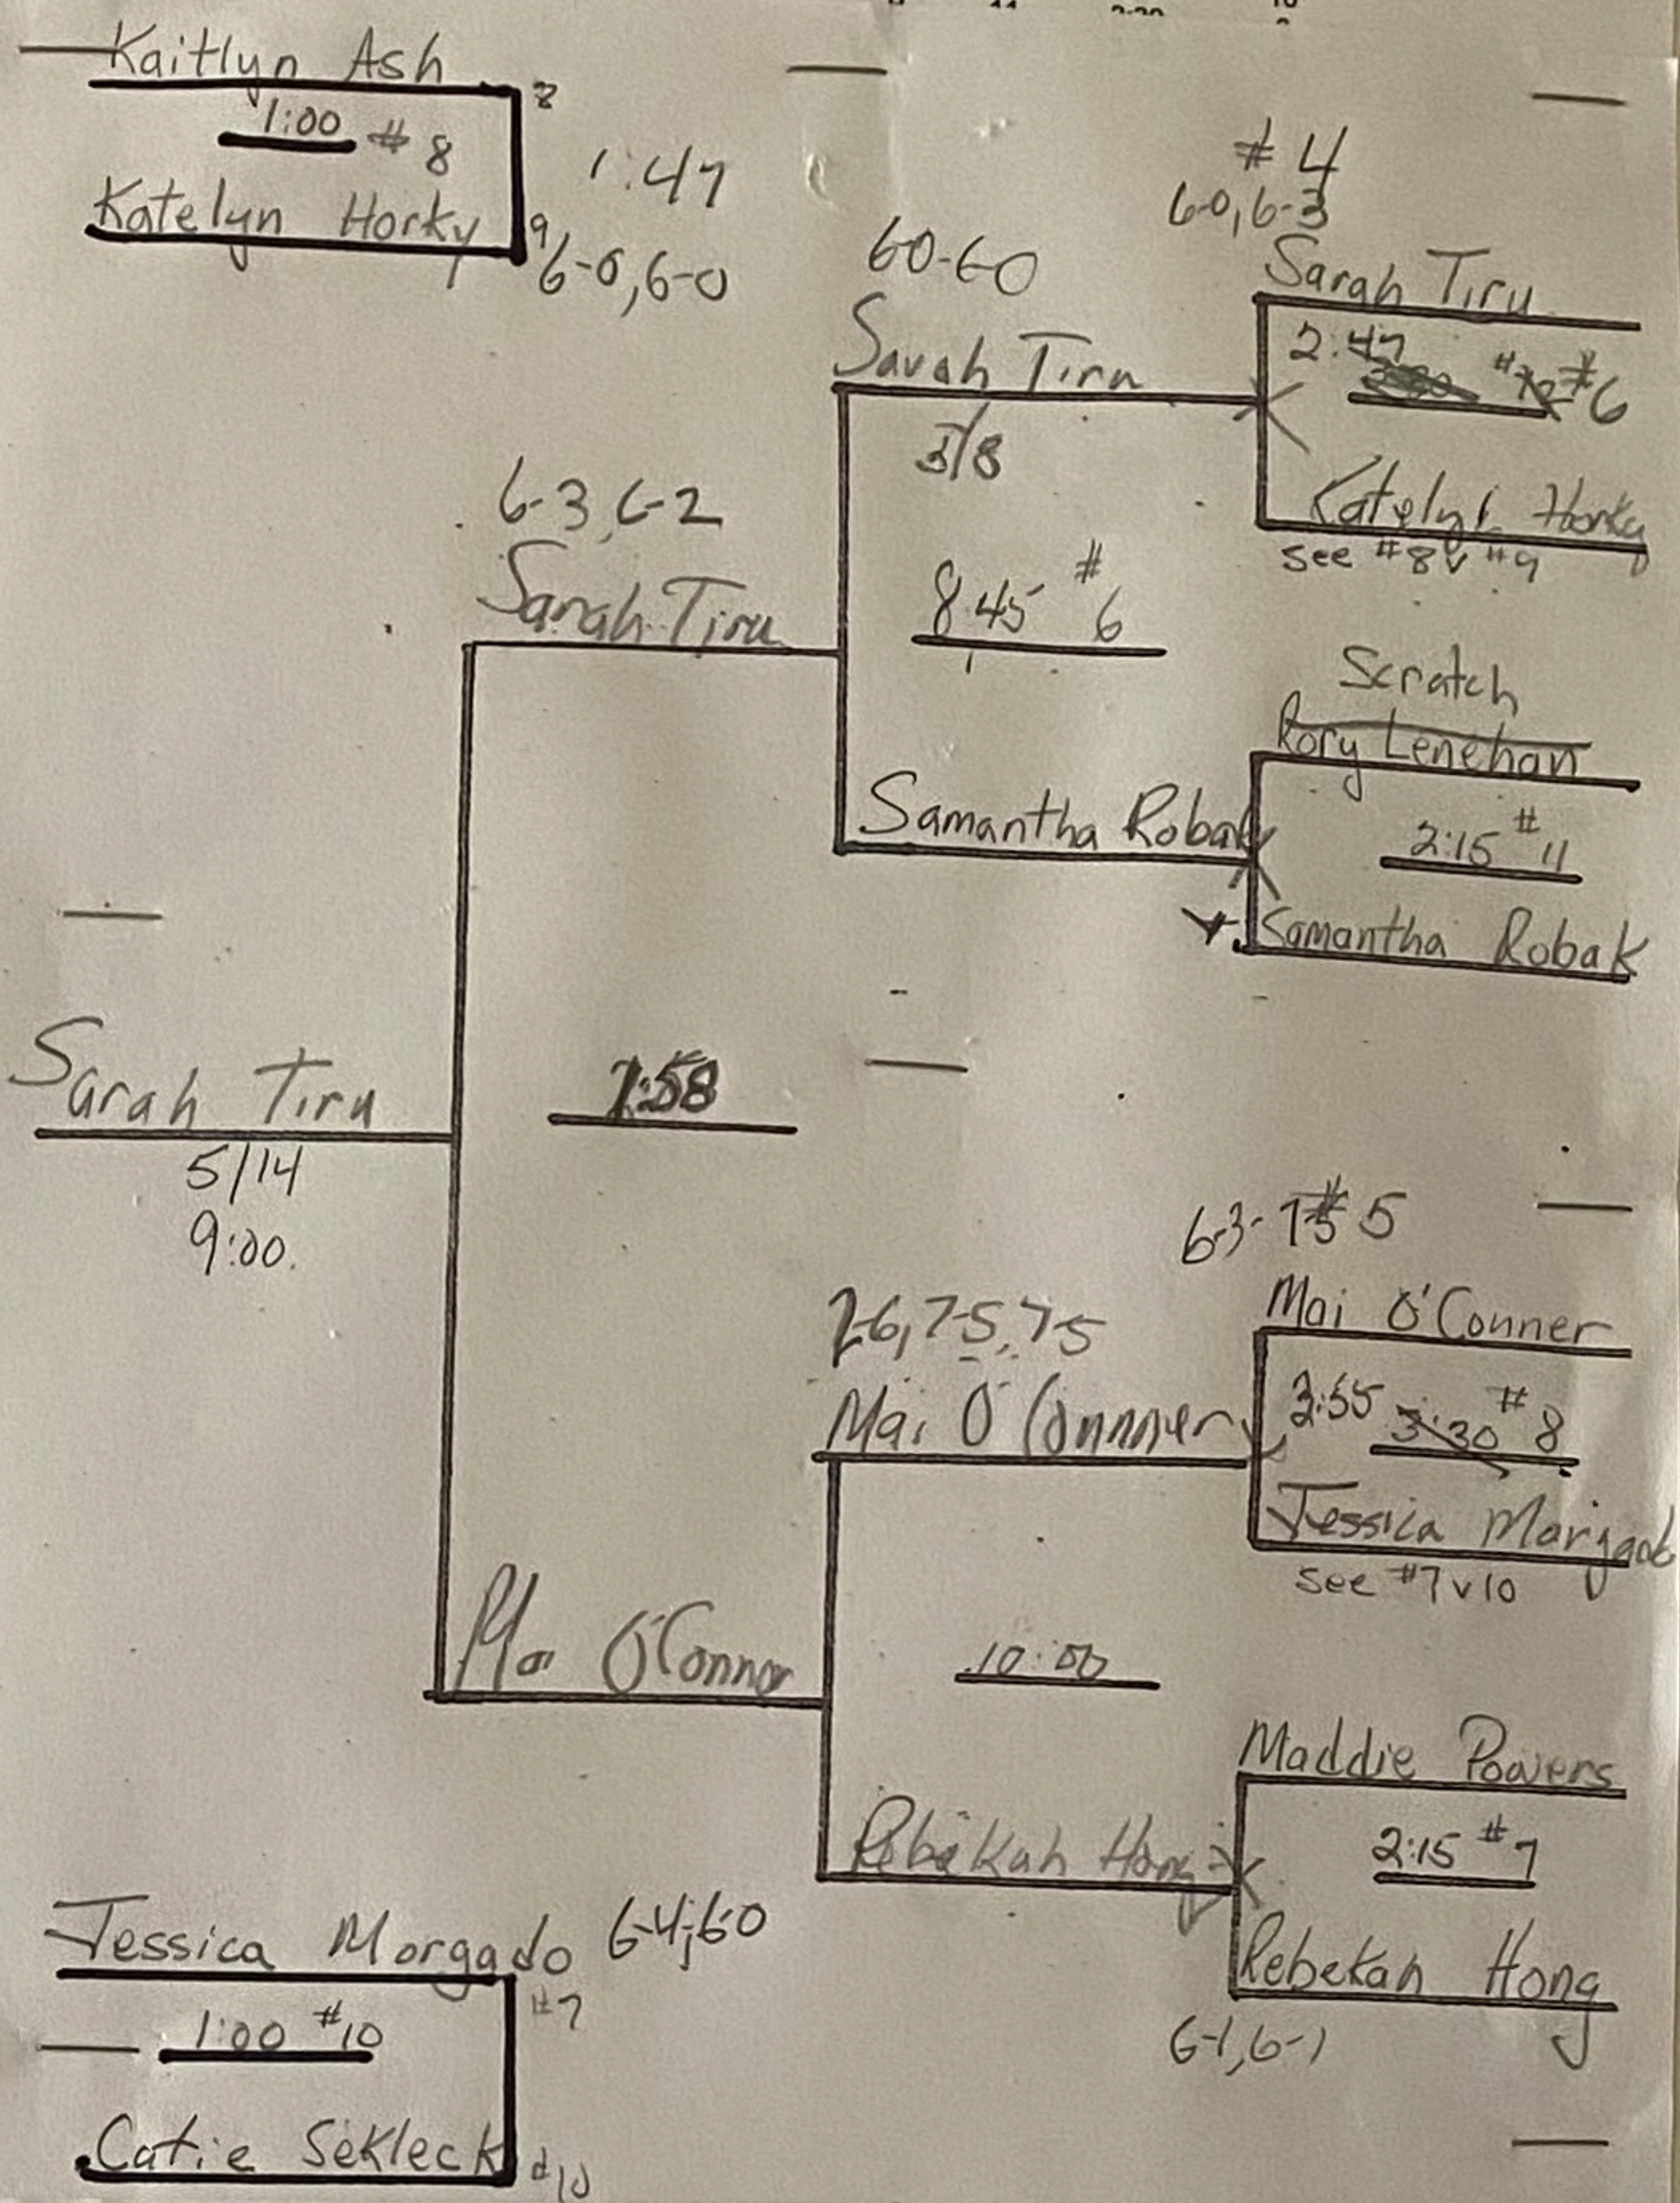

# Girls Singles

2022 Ind Girls Tennis.wdb - Pairing

Seed	Player	School	Group	Number	Time	Court
1	Norah Dumala	Minnechaug	A	1	4:00	9
8	Ashley Keating	Ludlow	A	2	3:30	9
Melena St. Jacques	Agawam	A	3	1:00	12	
Zoe Bates	Belchertown	A	4	2:15	10	
Sam Scalon	Frontier	A	5	2:15	10	
Carolina Chassi	Lenox	A	6	3:30	9	
Tessi Maggi	Longmeadow	A	7	1:00	7	
Leana Vale	Pope Francis	A	8	1:00	7	
Rhyanna Shubrick	SICS	A	9	1:00	7	
BYE		A	10	4:00	9	

2022 Ind Girls Tennis.wdb - Pairing

Seed	Player	School	Group	Number	Time	Court
4	Sarah Tiru	Longmeadow	B	1	3:30	12
5	Mai O'Conner	Mt Greylock	B	2	3:30	8
	Maddie Powers	Frontier	B	3	2:15	7
	Rory Lenehan	Lenox	B	4	2:15	7
	Samantha Robak	Chicopee	B	5	2:15	11
	Rebekah Hong	Amherst	B	6	2:15	11
	Jessica Morgado	Ludlow	B	7	1:00	10
	Kaitlyn Ash	SICS	B	8	1:00	10
	Katelyn Horky	Pope Francis	B	9	1:00	8
	Catie Seklecki	St Marys	B	10	1:00	8
	RVF		B	11	1:00	10