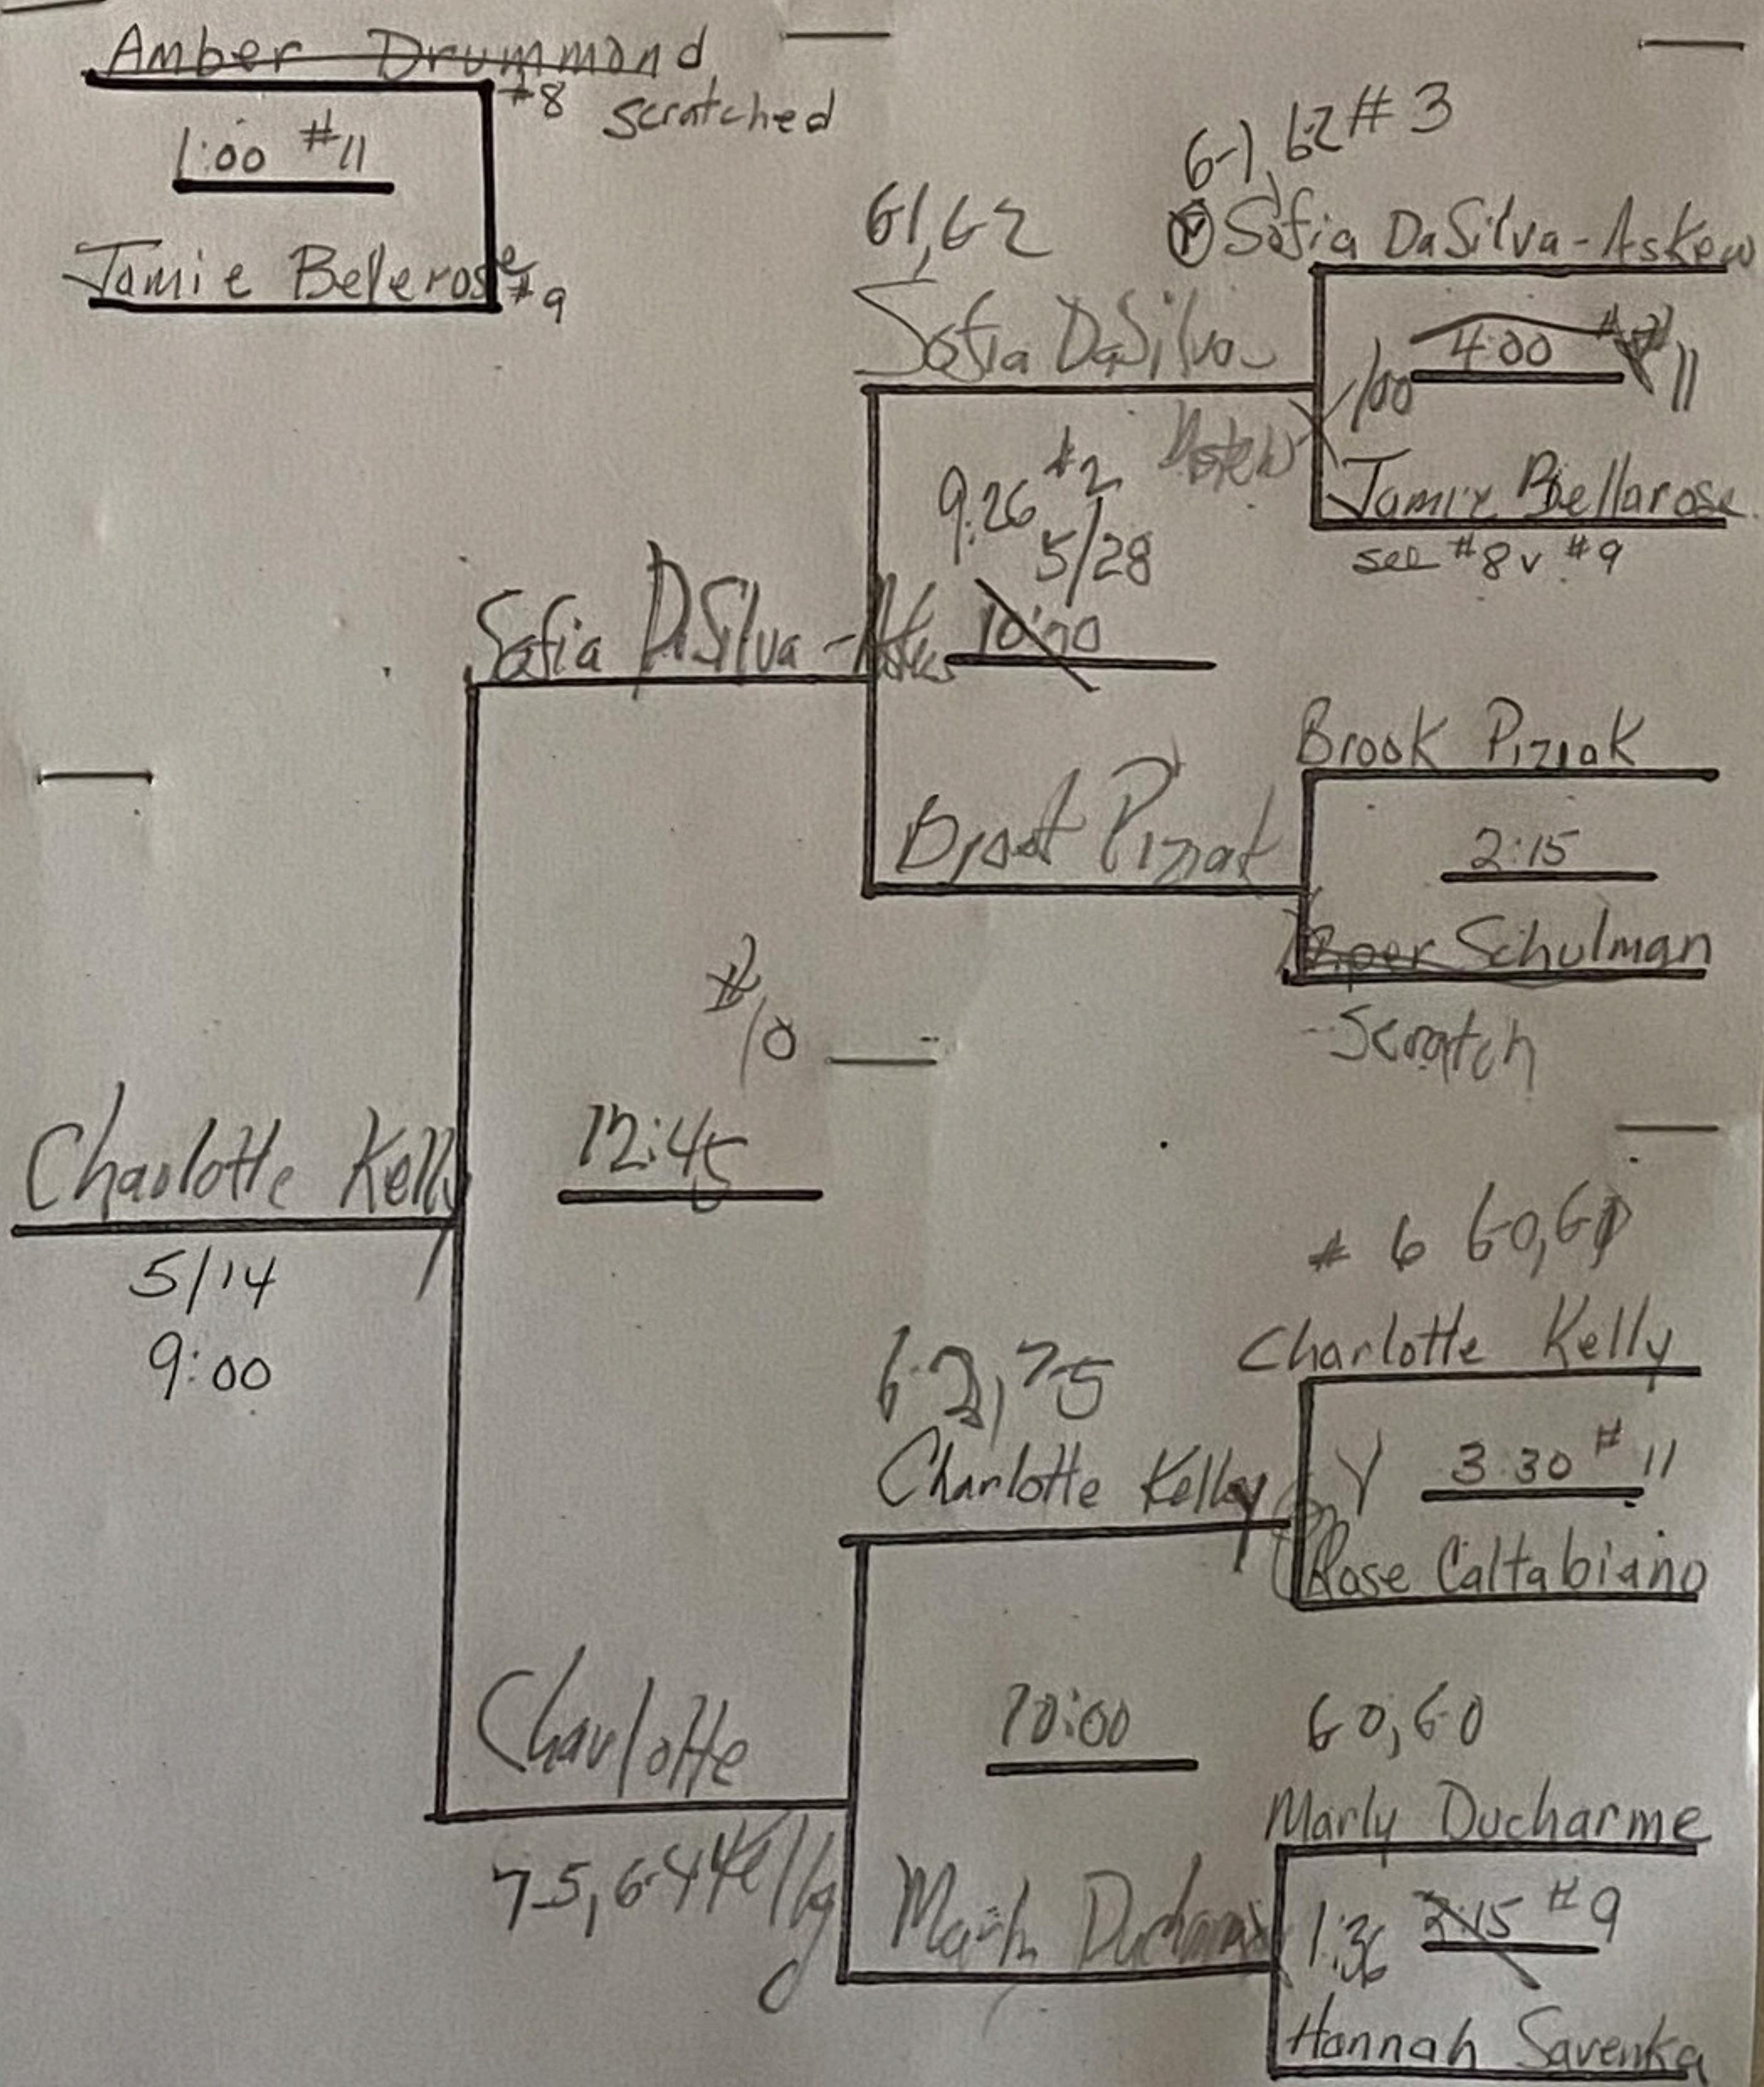

Seed	Player	School	Group	Number	Time	Court
3	Sofia DaSilva-Askew	Amherst	D	1	4:00	7
6	Charlotte Kelly	PVCICS	D	2	3:30	11
	Marly Ducharme	Longmeadow	D	3	2:15	9
	Brooke Piziak	St Marys	D	4	2:15	12
	Piper Schulman	Mt Greylock	D	5	2:15	12
	Hannah Savenko	Chicopee	D	6	2:15	9
	Rose Callabiano	Minnechaug	D	7	3:30	11
	Amber Drummond	Belchertown	D	8	1:00	11
	Jamie Bellerose	East Long	D	9	1:00	11
	BYE		D	10	4:00	7