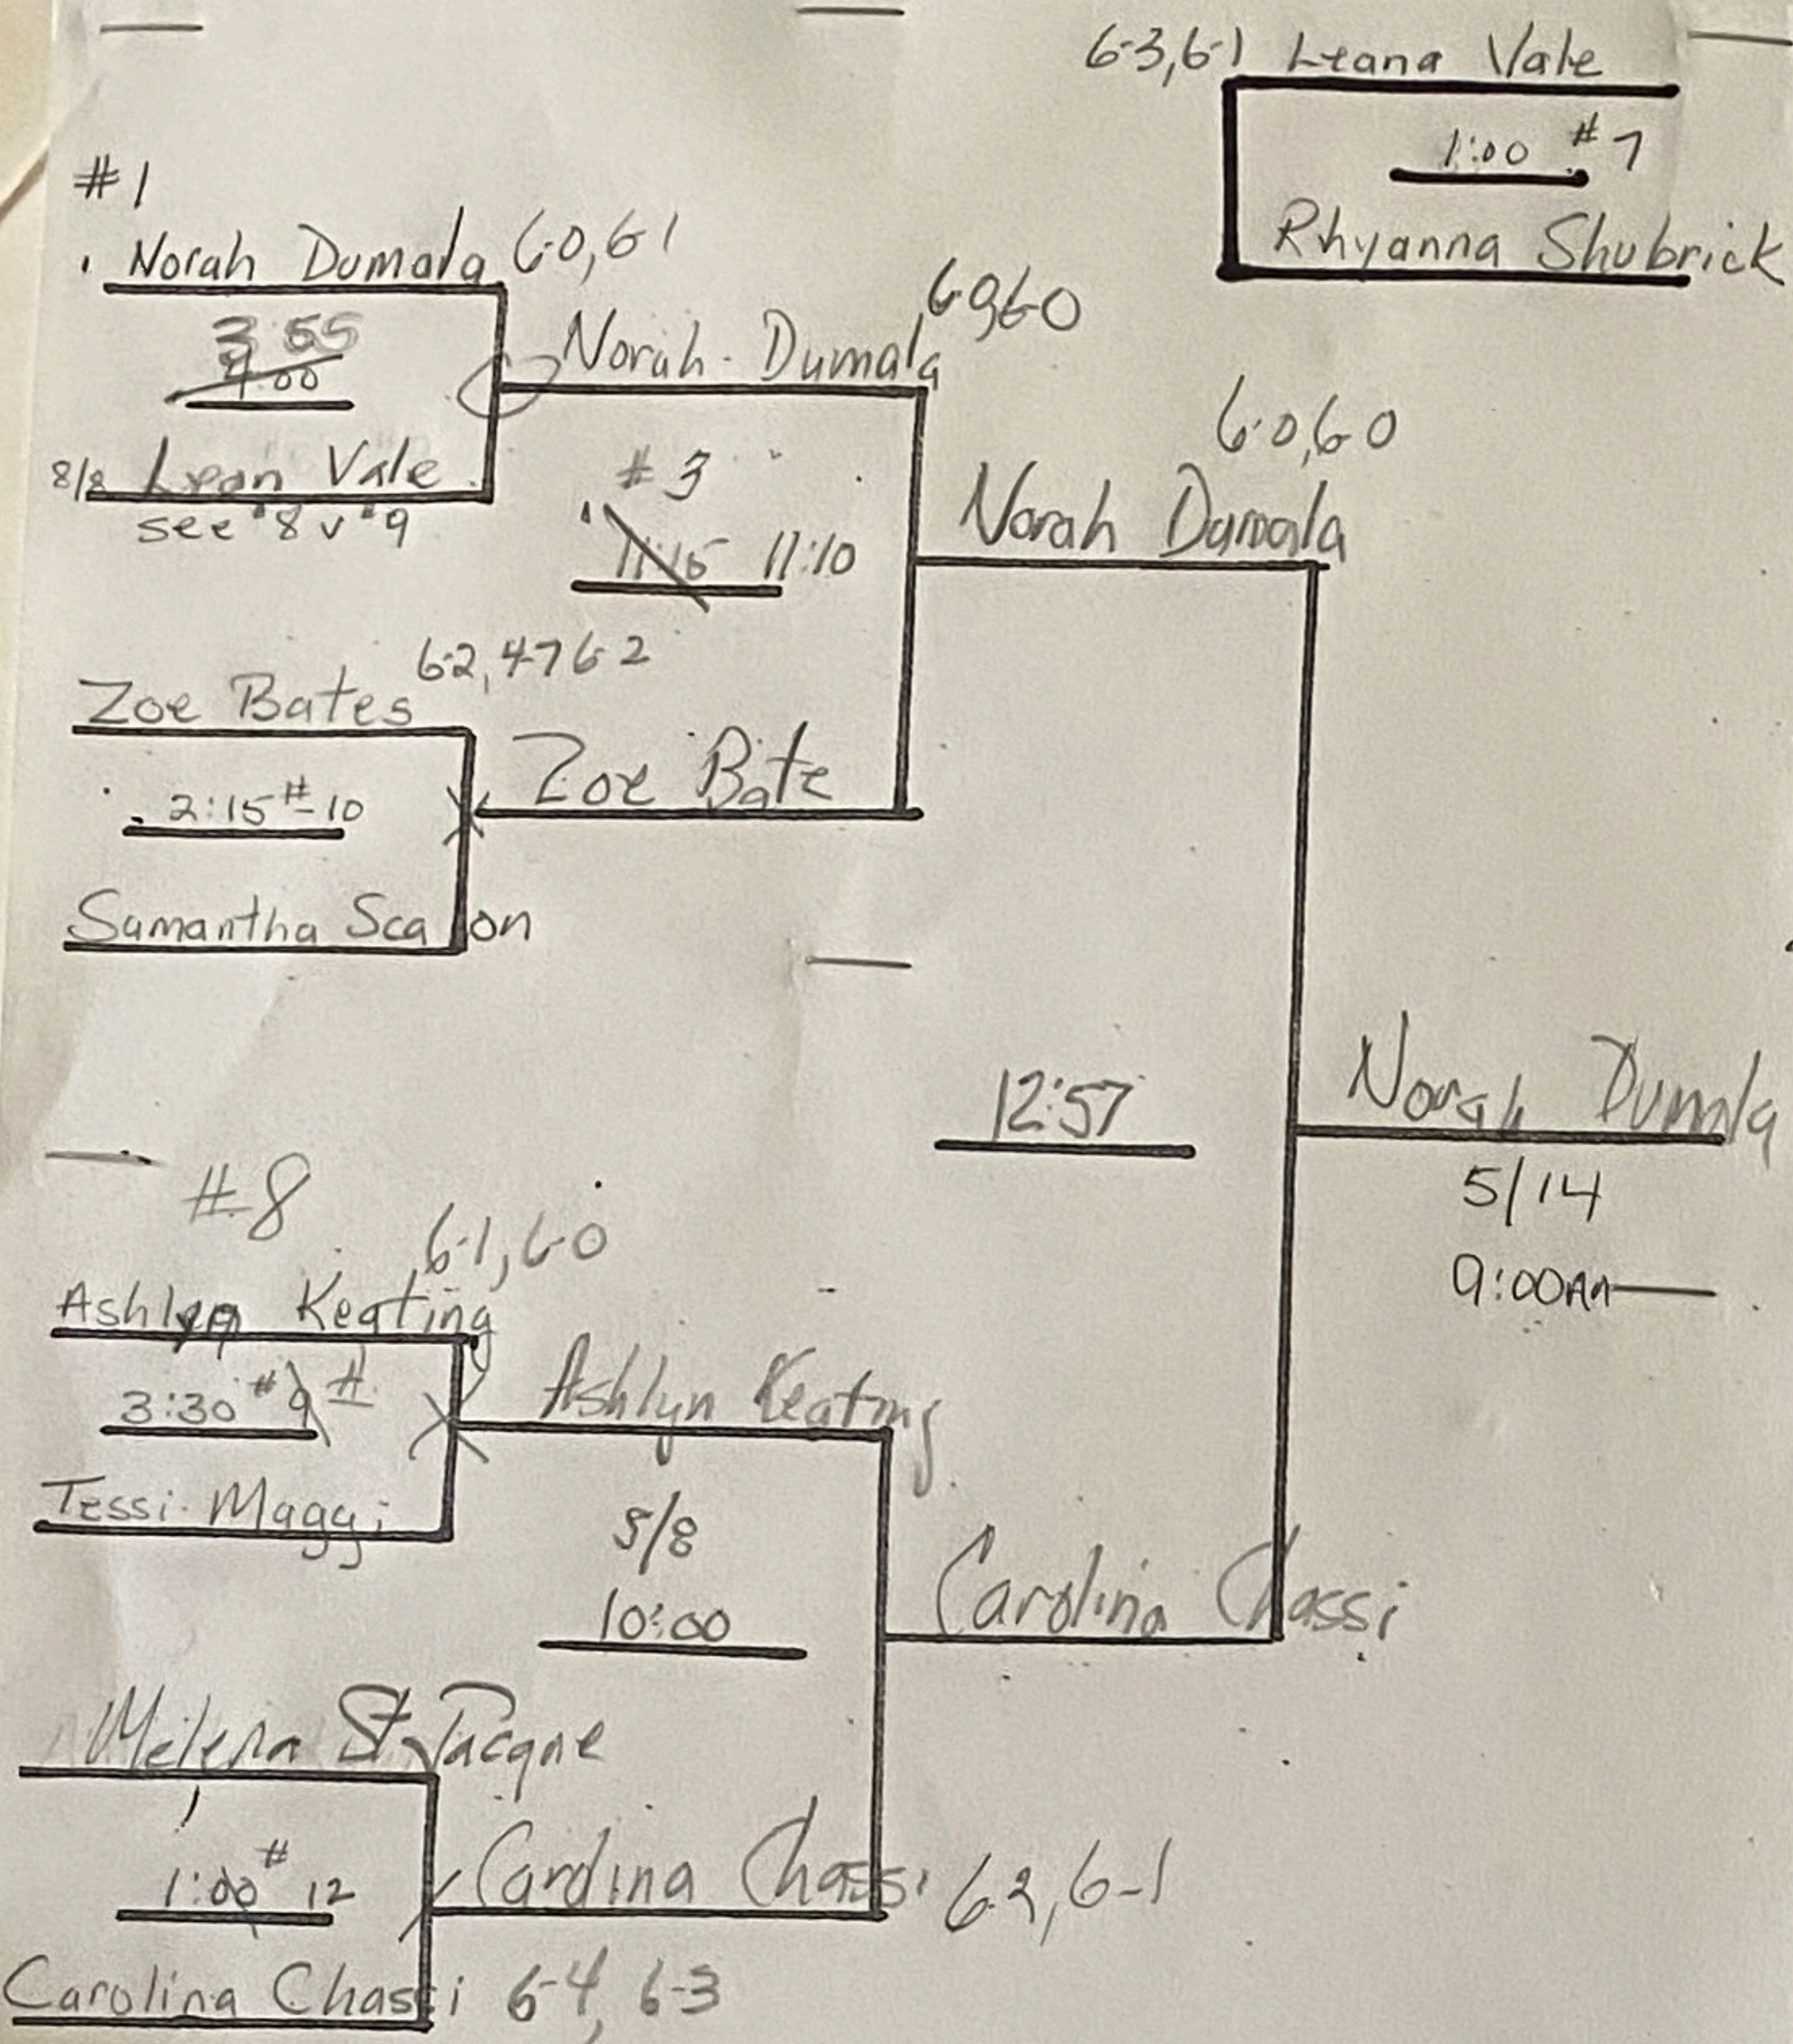

# Girls Singles

2022 Ind Girls Tennis.wdb - Pairing

Seed	Player	School	Group	Number	Time	Court
1	Norah Dumala	Minnechaug	A	1	4:00	9
8	Ashley Keating	Ludlow	A	2	3:30	9
Melena St. Jacques	Agawam	A	3	1:00	12	
Zoe Bates	Belchertown	A	4	2:15	10	
Sam Scalon	Frontier	A	5	2:15	10	
Carolina Chassi	Lenox	A	6	3:30	9	
Tessi Maggi	Longmeadow	A	7	1:00	7	
Leana Vale	Pope Francis	A	8	1:00	7	
Rhyanna Shubrick	SICS	A	9	1:00	7	
BYE		A	10	4:00	9	

2022 Ind Girls Tennis.wdb - Pairing

Seed	Player	School	Group	Number	Time	Court
4	Sarah Tiru	Longmeadow	B	1	3:30	12
5	Mai O'Conner	Mt Greylock	B	2	3:30	8
	Maddie Powers	Frontier	B	3	2:15	7
	Rory Lenehan	Lenox	B	4	2:15	7
	Samantha Robak	Chicopee	B	5	2:15	11
	Rebekah Hong	Amherst	B	6	2:15	11
	Jessica Morgado	Ludlow	B	7	1:00	10
	Kaitlyn Ash	SICS	B	8	1:00	10
	Katelyn Horky	Pope Francis	B	9	1:00	8
	Catie Seklecki	St Marys	B	10	1:00	8
	RVF		B	11	1:00	10