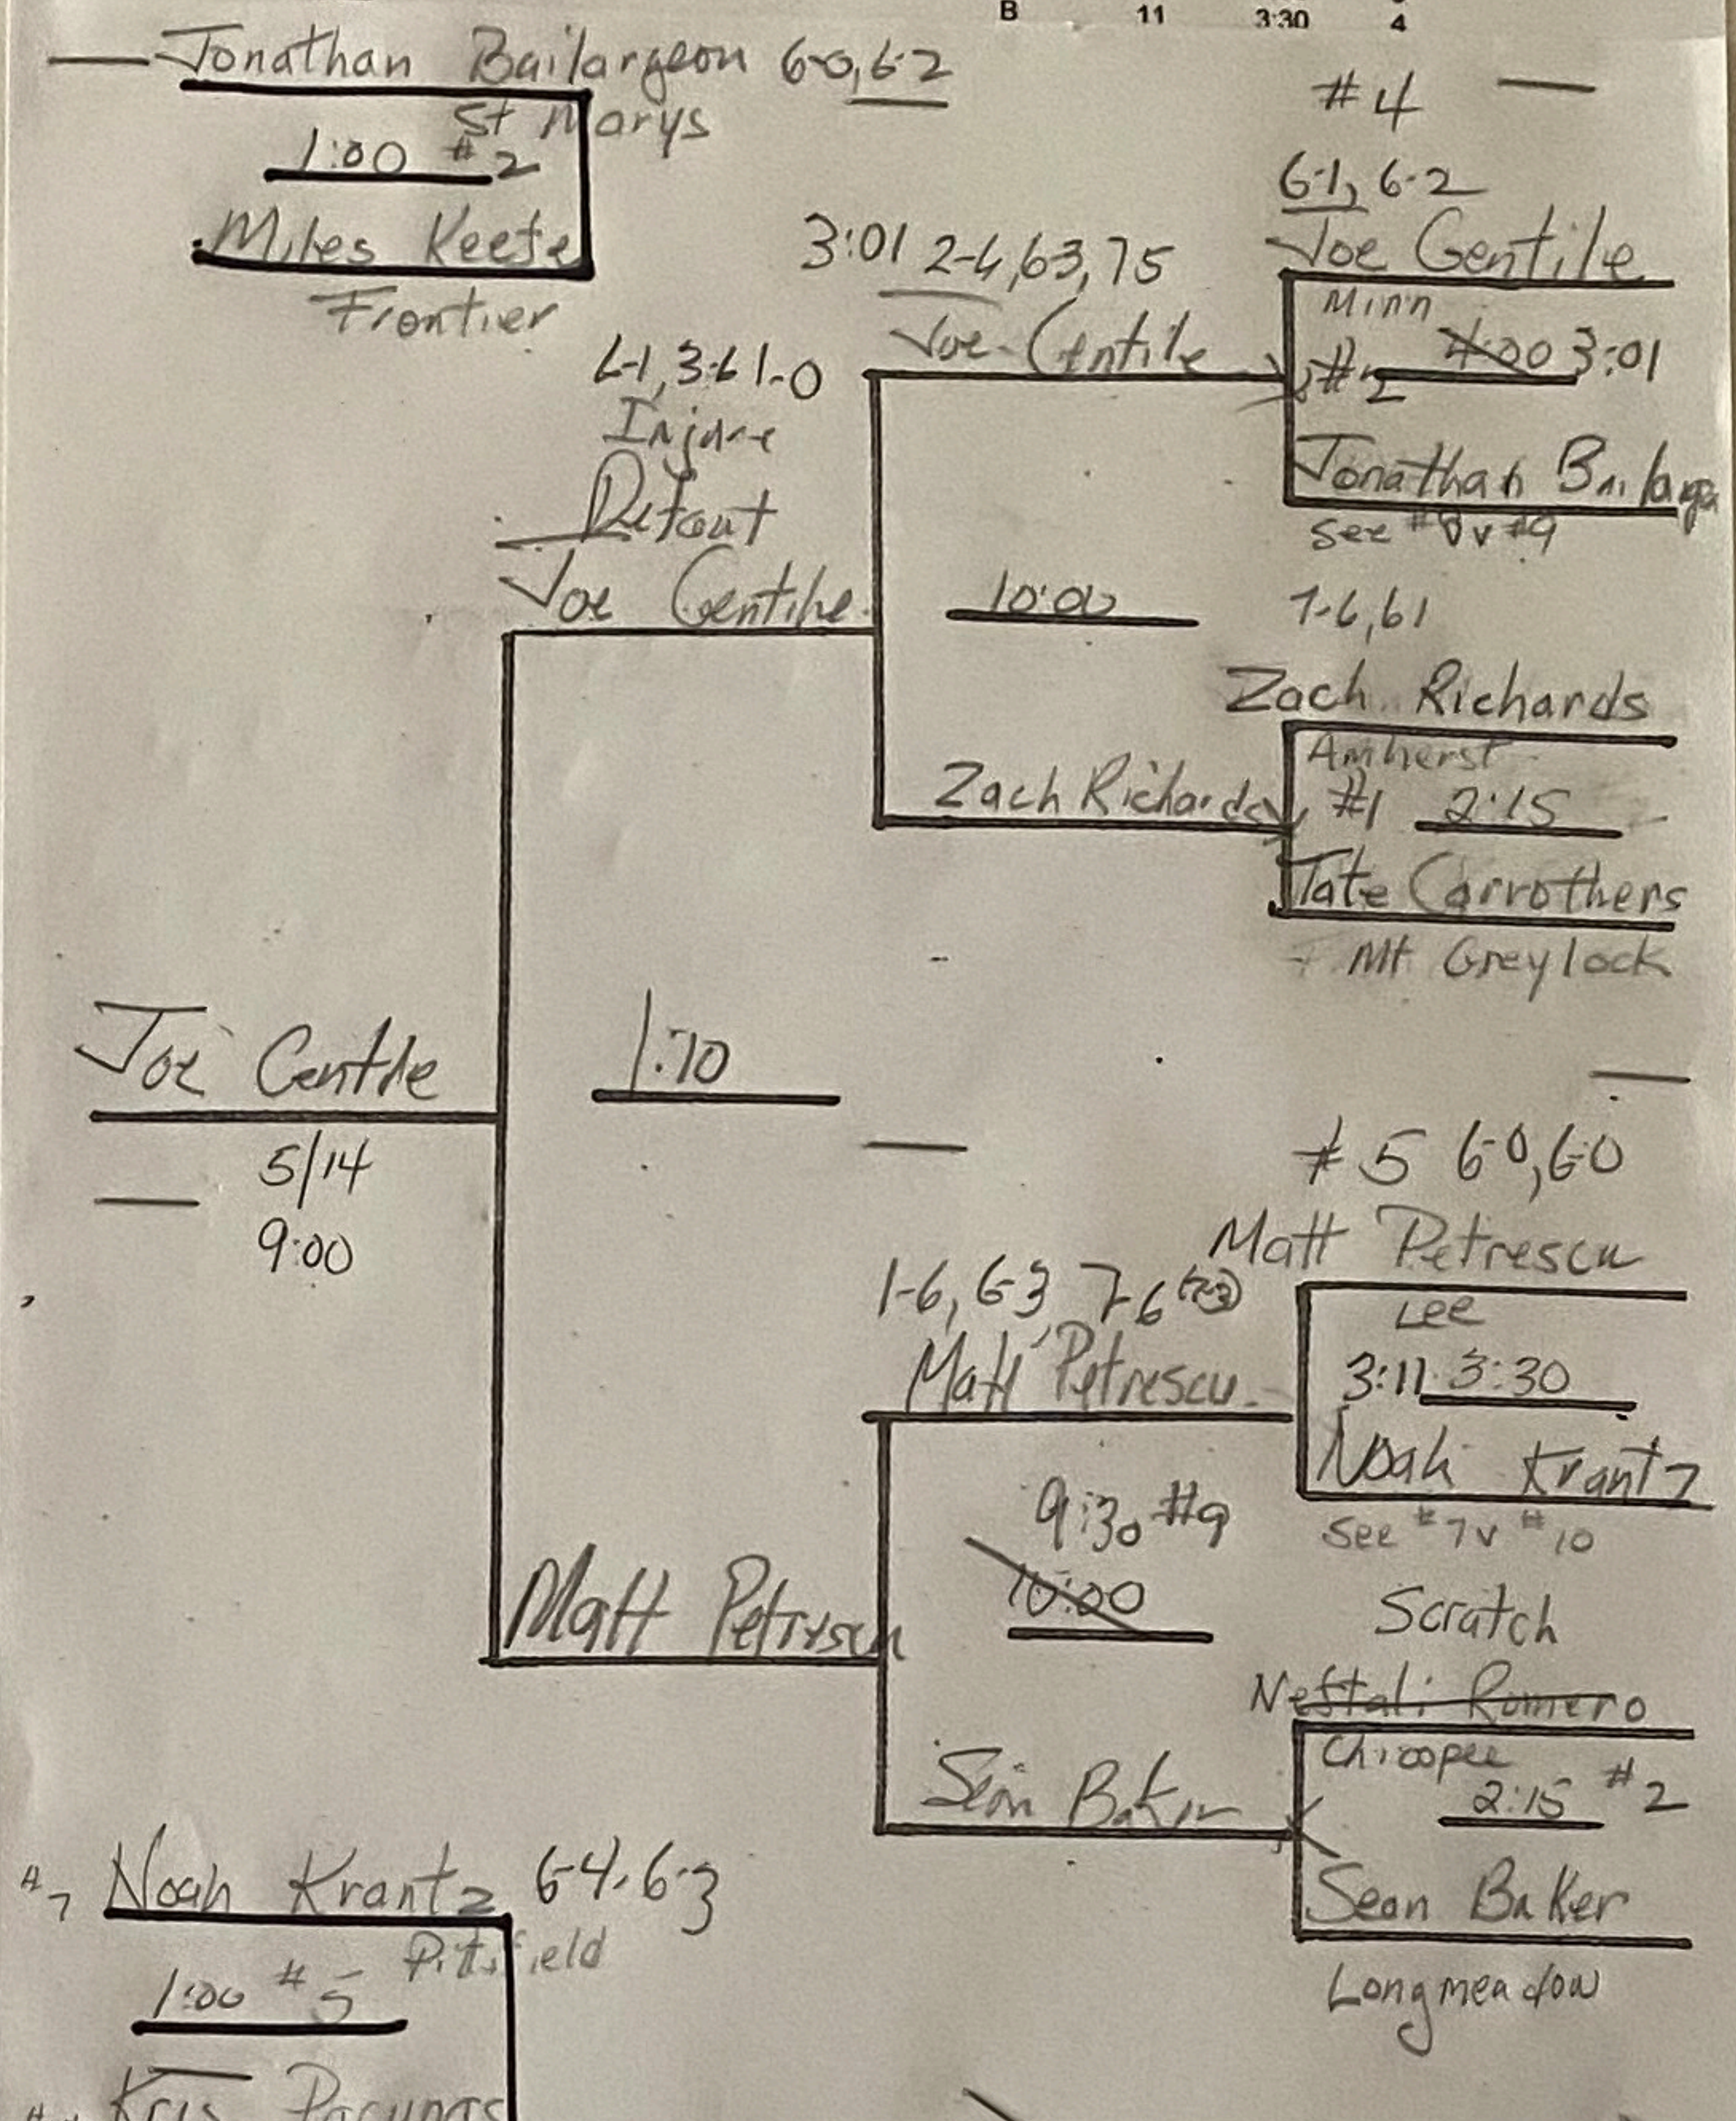

2022 Ind Boys West Tennis.wdb

Seed	Player	School	Group	Number	Time	Court
4	Joe Gentile	Minnechaug	B	1	4:00	5
5	Matthew Petrescu	Lee	B	2	3:30	4
	Nestali Romero	Chicopee	B	3	2:15	2
	Zach Richards	Amherst	B	4	2:15	5
	Tate Carrothers	Mt Greylock	B	5	2:15	5
	Sean Baker	Longmeadow	B	6	2:15	2
	Noah Krantz	Pittsfield	B	7	1:00	2
	Jonathan Bailargeon	St Mary's	B	8	1:00	2
	Miles Keele	Frontier	B	9	1:00	2
	Kristopher Pacunas	HCSS	B	10	1:00	5
	BYE		B	11	3:30	4