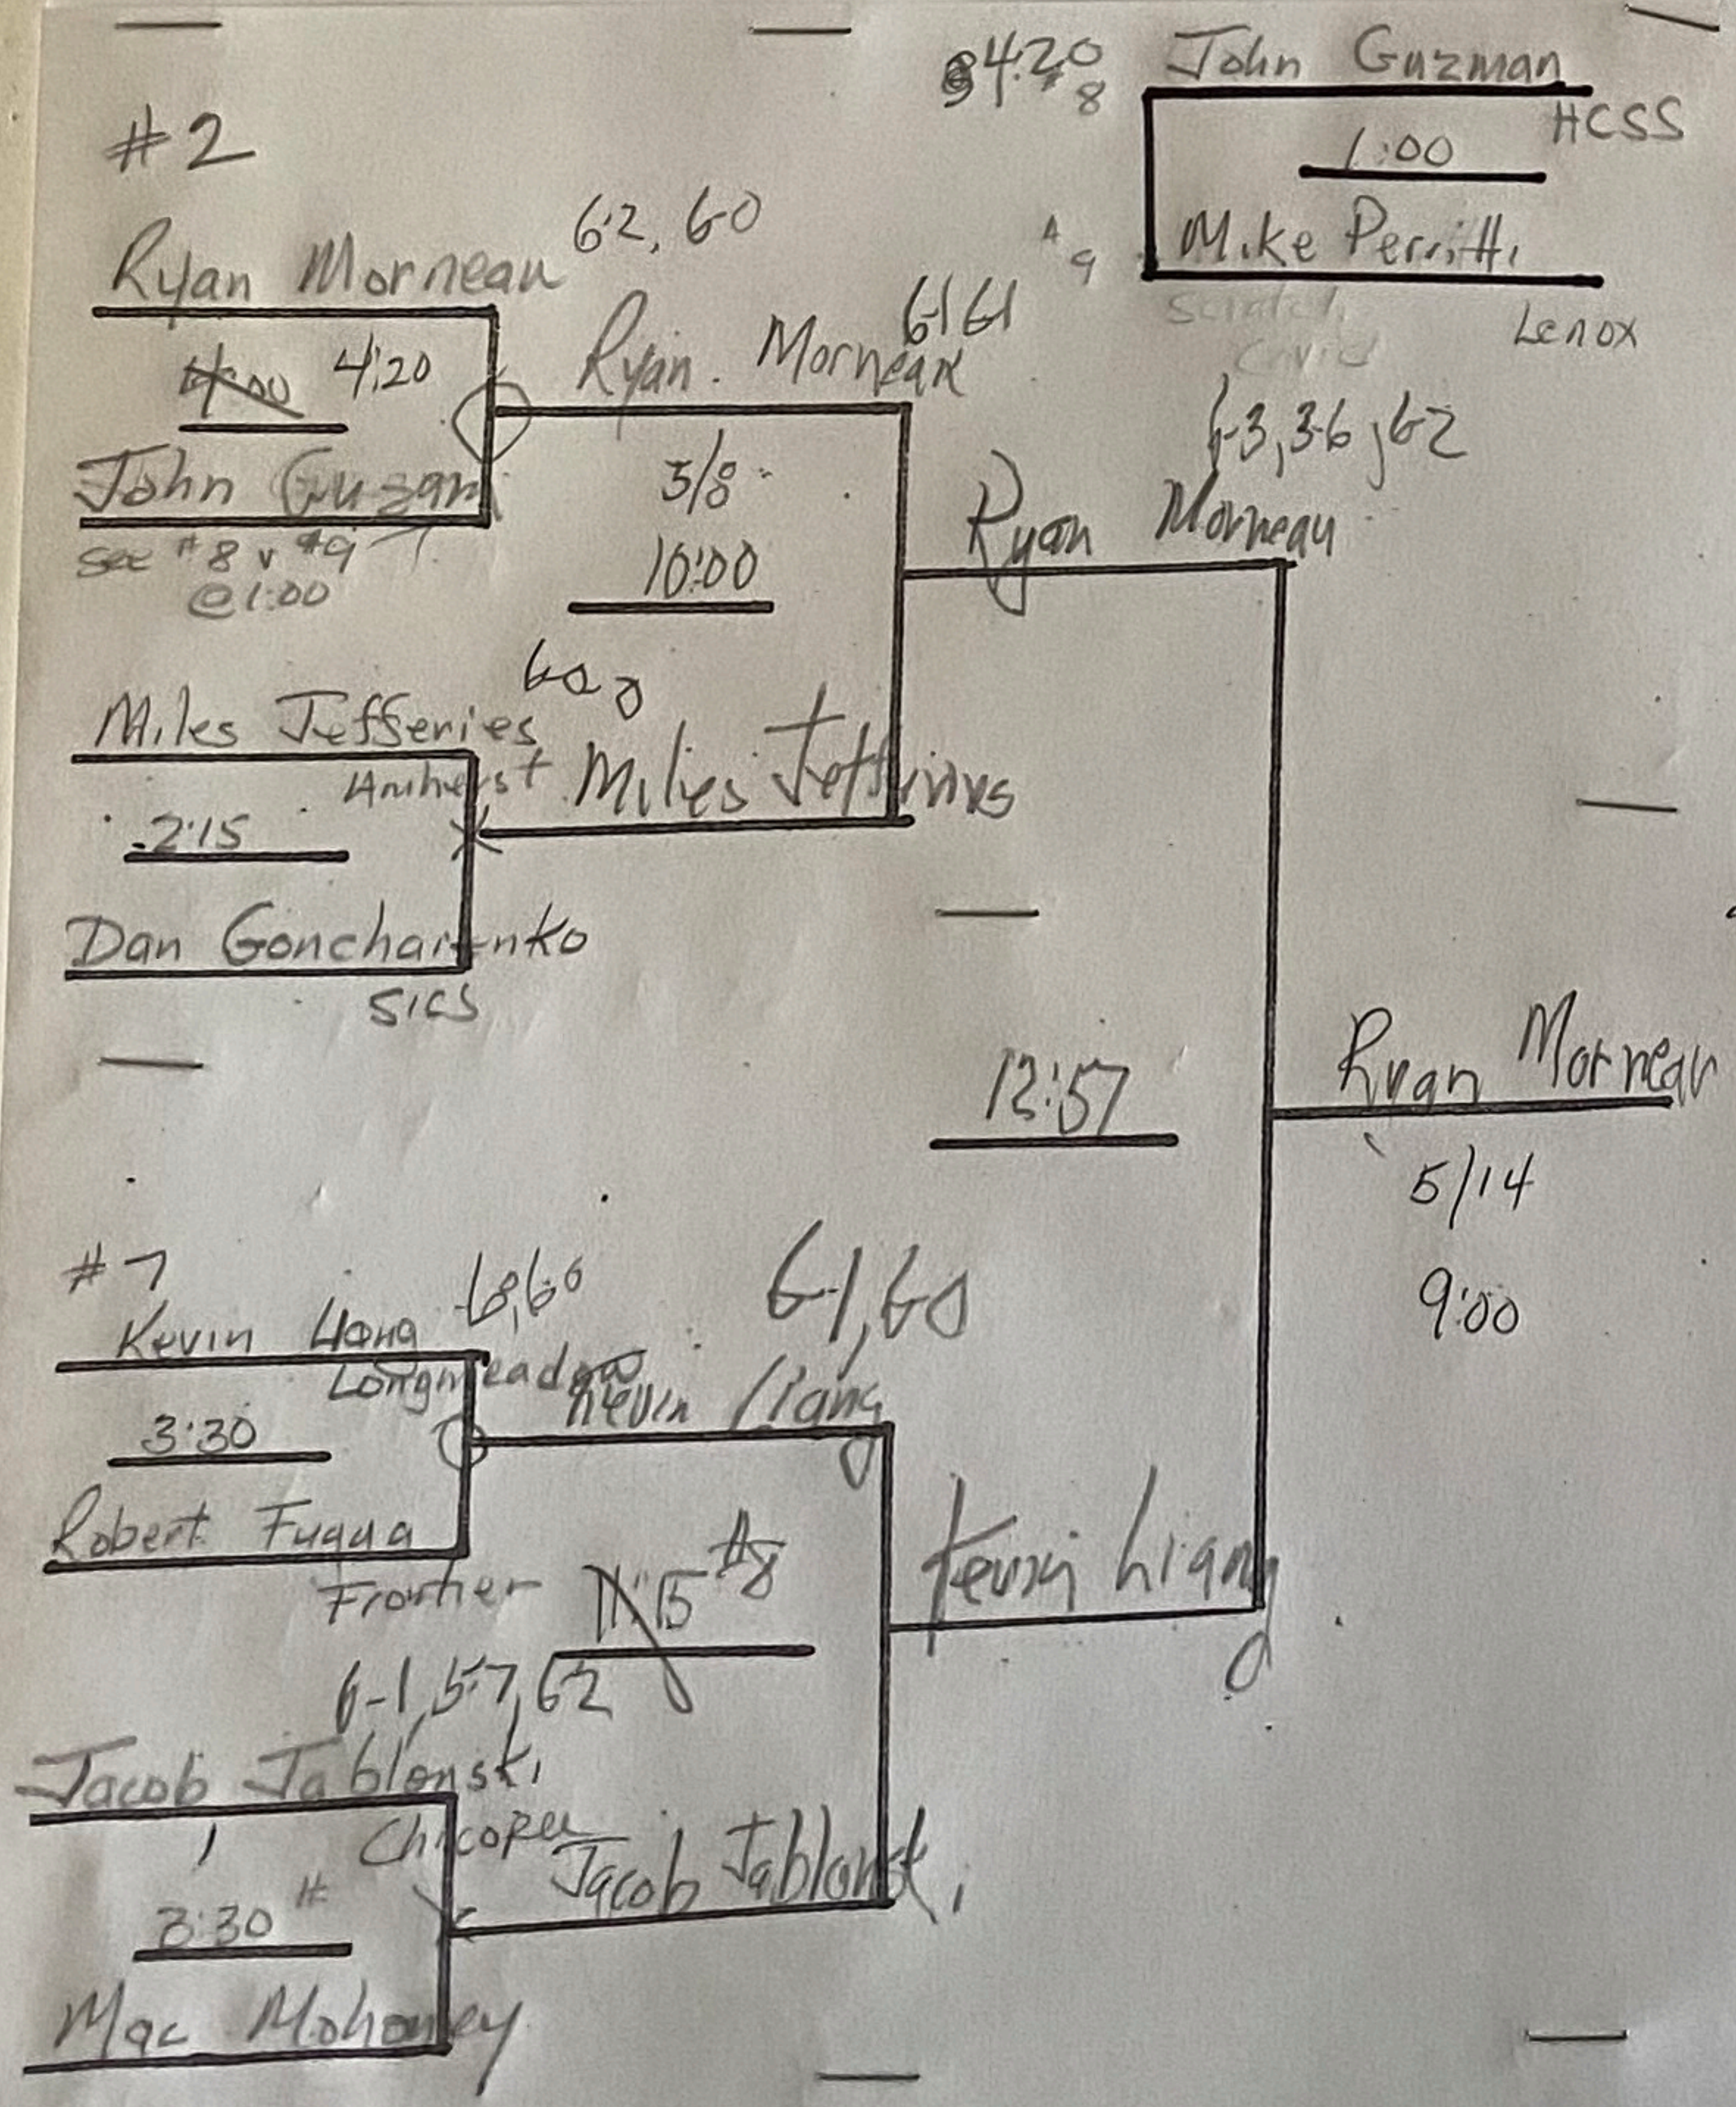

2022 Ind Boys West Tennis.wdb

Seed	Player	School	Group	Number	Time	Court
2	Ryan Morneau	East Long	C	1	4:00	6
7	Kevin Lang	Longmeadow	C	2	3:30	3
	Jacob Jablonski	Chicopee	C	3	3:30	2
	Miles Jeffries	Amherst	C	4	2:15	4
	Daniel Goncharenko	SICS	C	5	2:15	4
	Mac Mohoney	Pope Francis	C	6	3:30	2
	Robert Fuqua	Frontier	C	7	3:30	3
	John Guzman	HCSS	C	8	1:00	3
	Michael Piretti	Lenox	C	9	1:00	3
	BYE		C	10	4:00	6