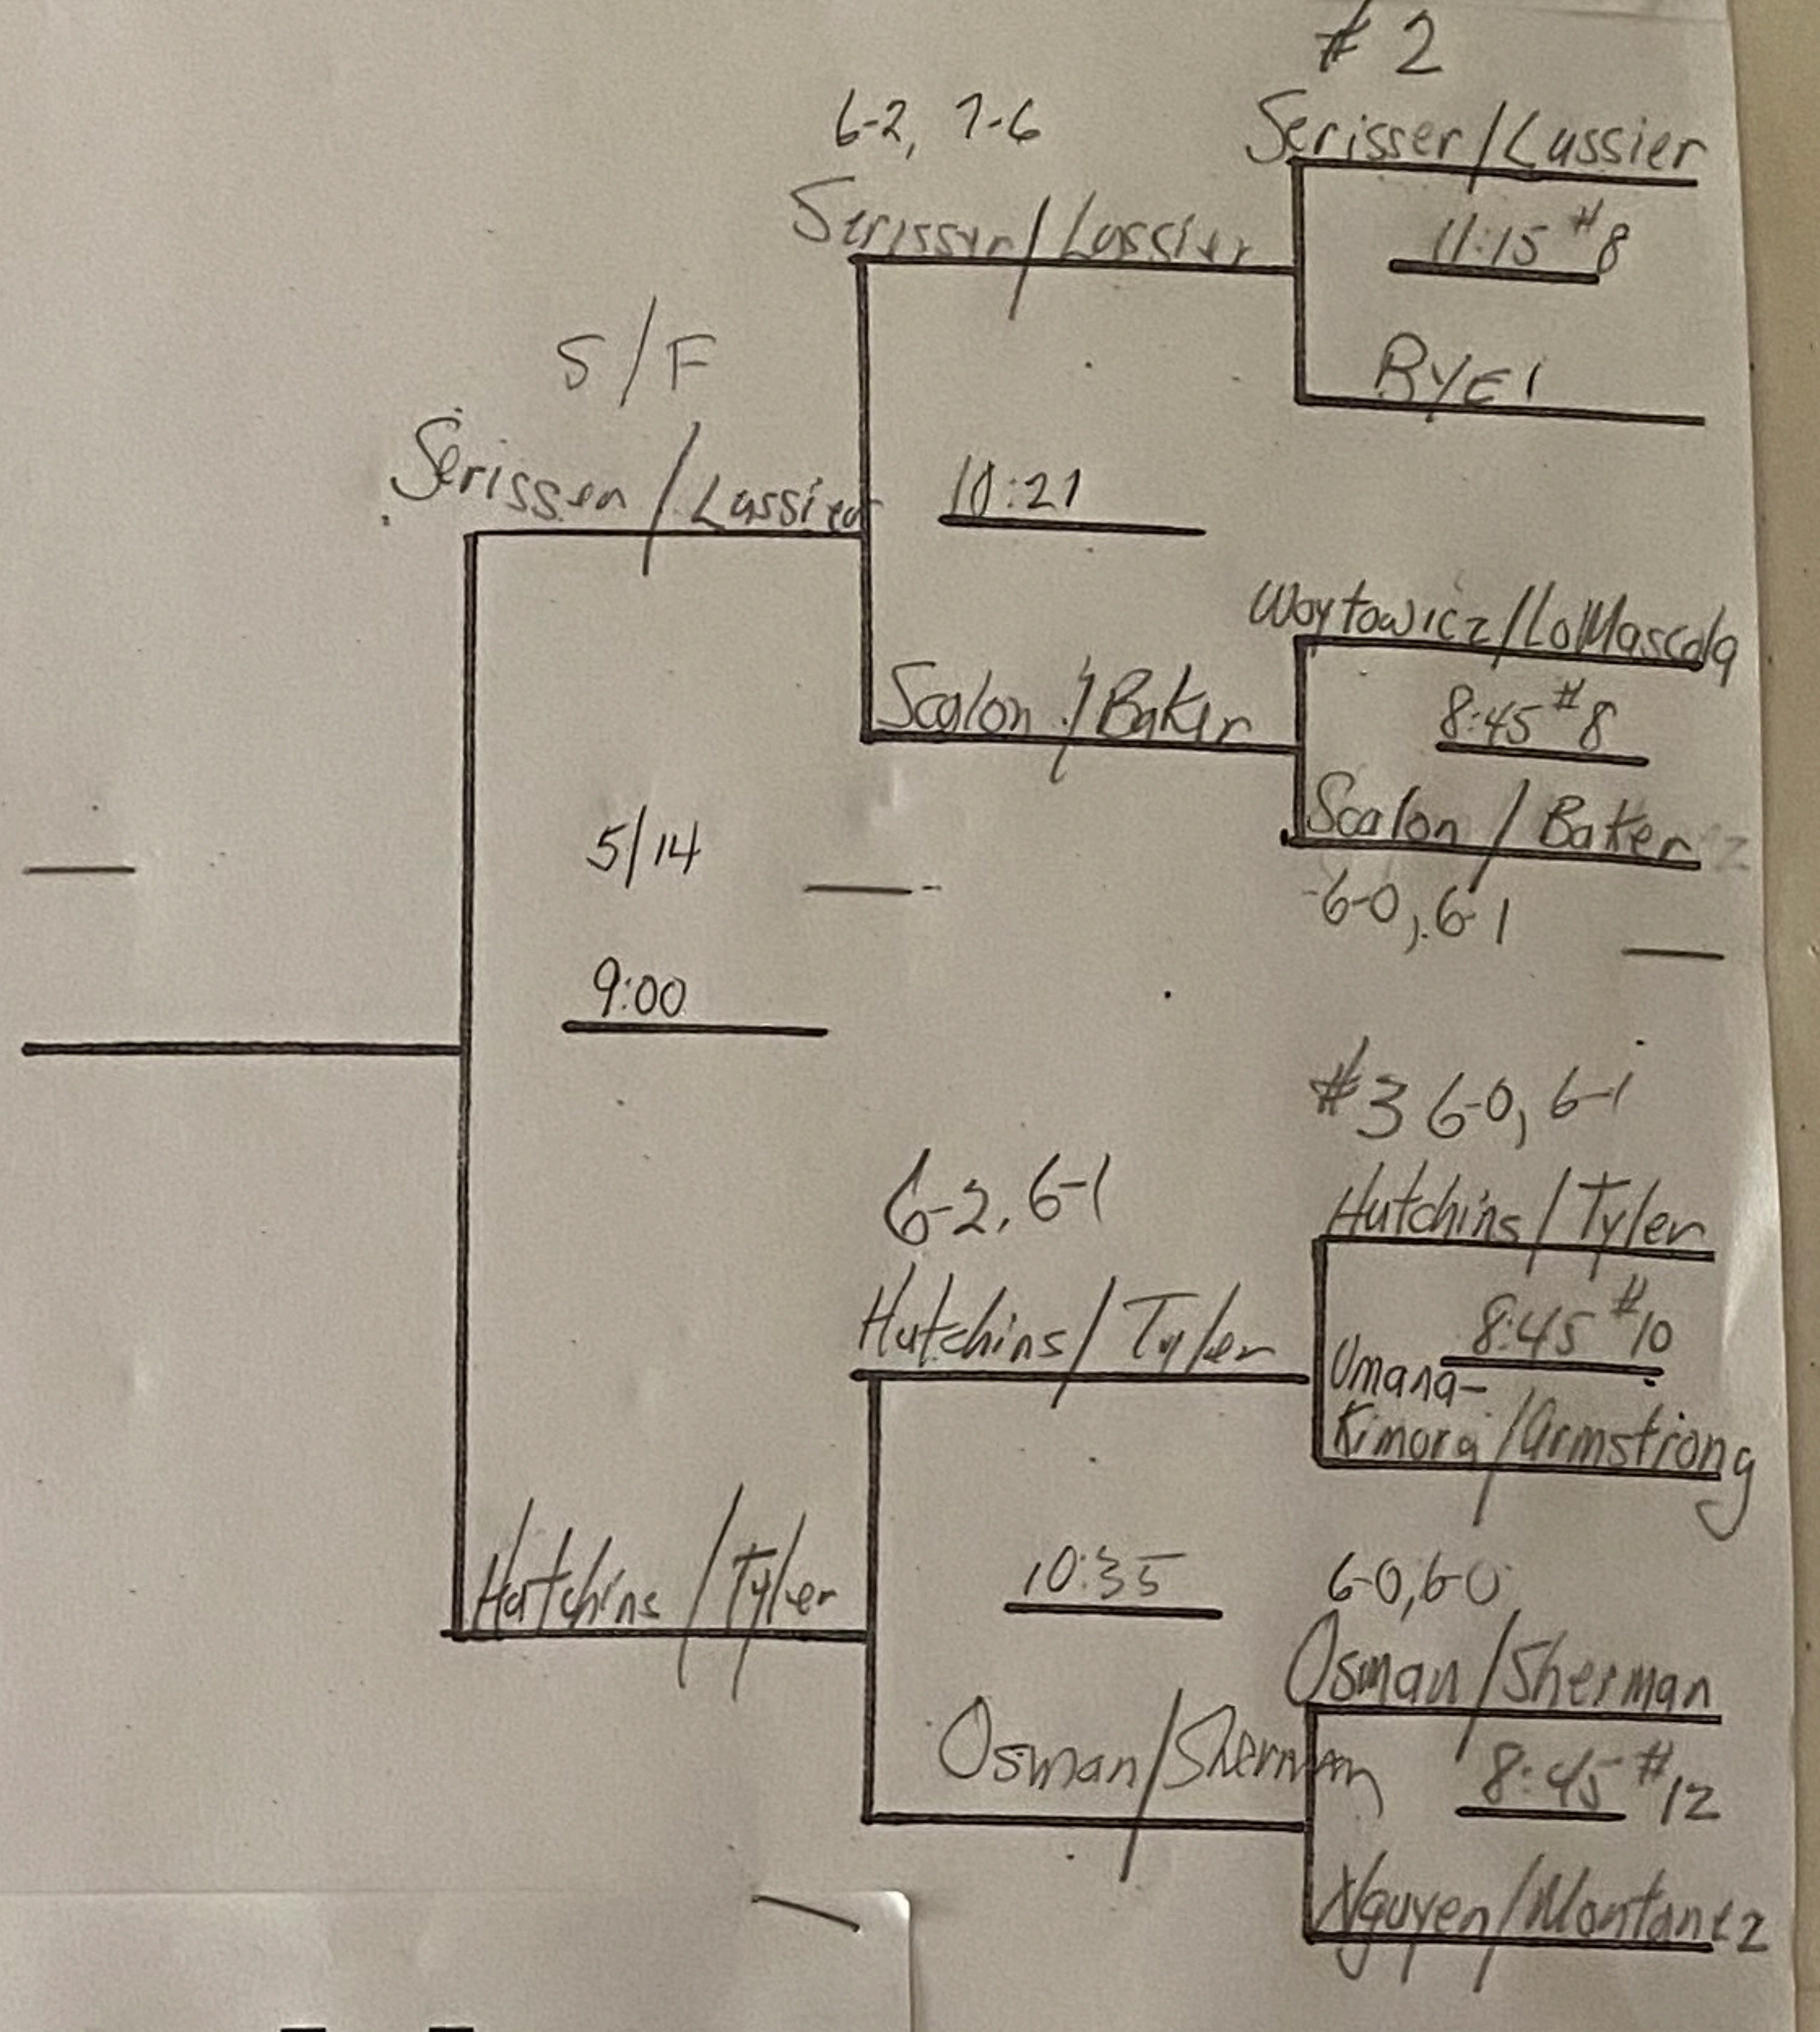

Seed	Player	School	Group	Number	Time	Court
2	Emma Serisser/Nina Lussier	Ludlow	B	1	11:15	8
3	Nina Hutchins/Grace Tyler	Longmeadow	B	2	8:45	10
	Allie Osman/Daniella Sherman	Amherst	B	3	8:45	12
	Mary Woytowicz/Lauren LoMascolo	Minnechaug	B	4	8:45	8
	Sydney Scanlon/Samantha Baker	Frontier	B	5	8:45	8
	Dalena Nguyen/Elizabeth Montanez	SICS	B	6	8:45	12
	Eliana Umana Kimura/Jess Armstrong	St Marys	B	7	8:45	10
	BYE		B	8	11:15	8

Boys Doubles

2022 Dbls.wdb - Pairings

Seed	Player	School	Group	Number	Time	Court
1	Zhenhoa Li/Tommy McMahon	Longmeadow	A	1	10:00	1
4	Carson Boshier/Kiernan Corish	Belchertown	A	2	8:45	5
	Henry Pudlo/Tajour Phillips	SICS	A	3	8:45	3
	Leroy Goldsberry/Alan Misenhiemer	HCSS	A	4	8:45	1
	Matt Sherman/Ethan Quill	Minnechaug	A	5	8:45	1
	Patrick Stevens/Viet Nguyen	East Long	A	6	8:45	3
	Derek Ye/Devan Ye	PVCICS	A	7	8:45	5
	Noah Galasi/Cole Bryant	Chicopee	A	8	10:00	1