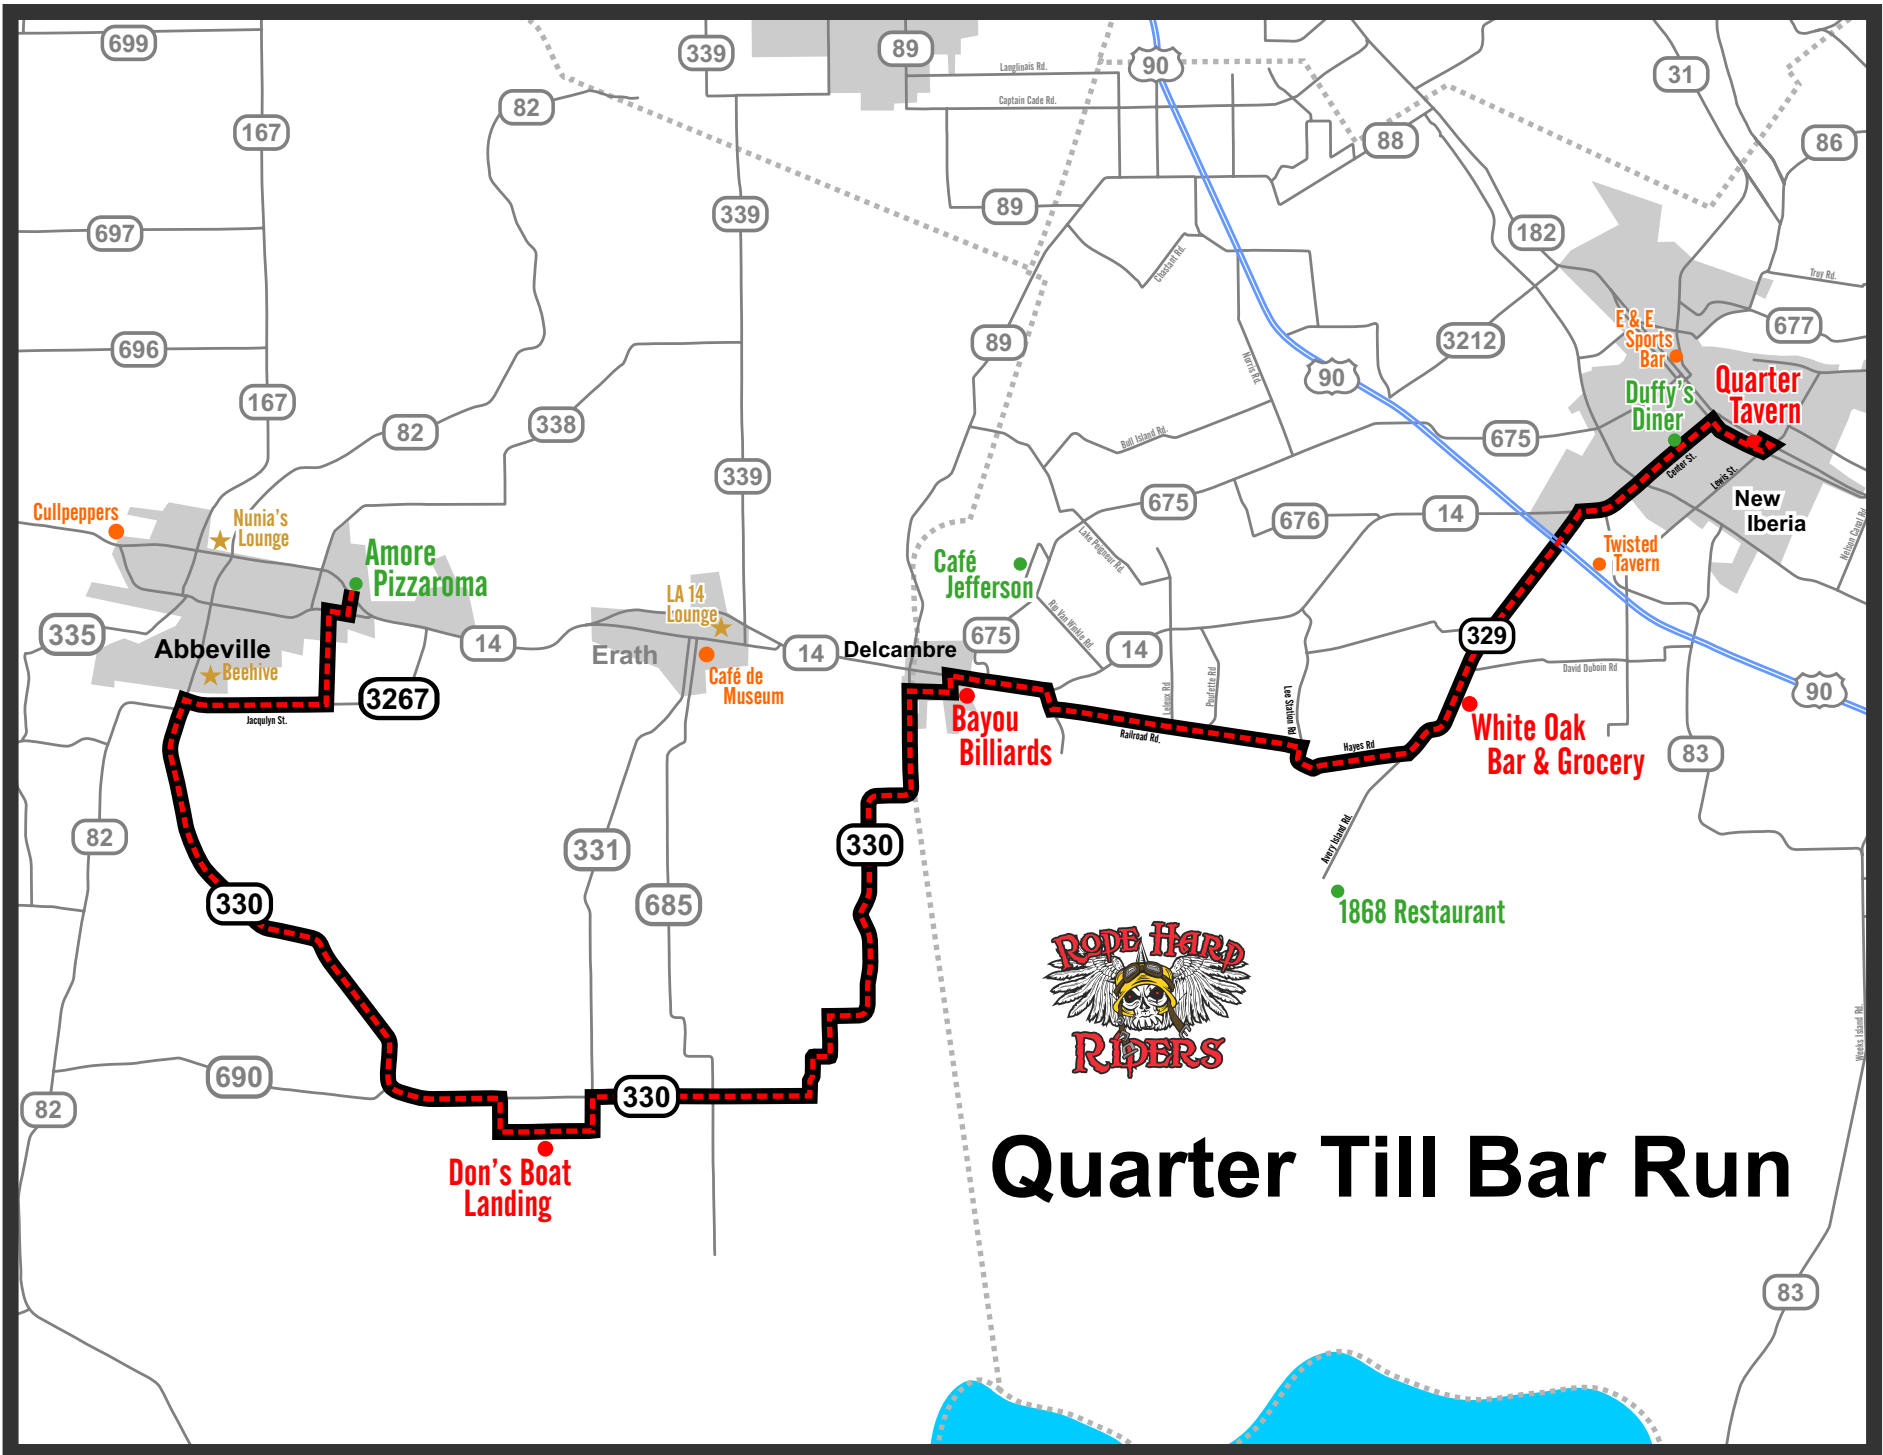

Start location:

Bars Included:

Amore Pizzaroma
301 Ardly Dr.
Abbeville, LA 70510

Don's Boat Landing, Erath
Bayou Billiards Sports Bar, Delcambre
White Oaks Bar & Grocery, New Iberia
Quarter Tavern, New Iberia

Route/Road length:

Ride Time:

35.14 miles

1 hr.

Longest leg:

Amore Pizzaroma to Don's Boat Landing
11.70 miles
16 minutes

**RHR Restaurants
on route**

Comments:

White Oak Bar & Grocery

1868 Restaurant

E & E Sports Bar

Duffy's Diner

Quarter Tavern

Twisted Tavern

Quarter Till Bar Run

Quarter Till Bar Run