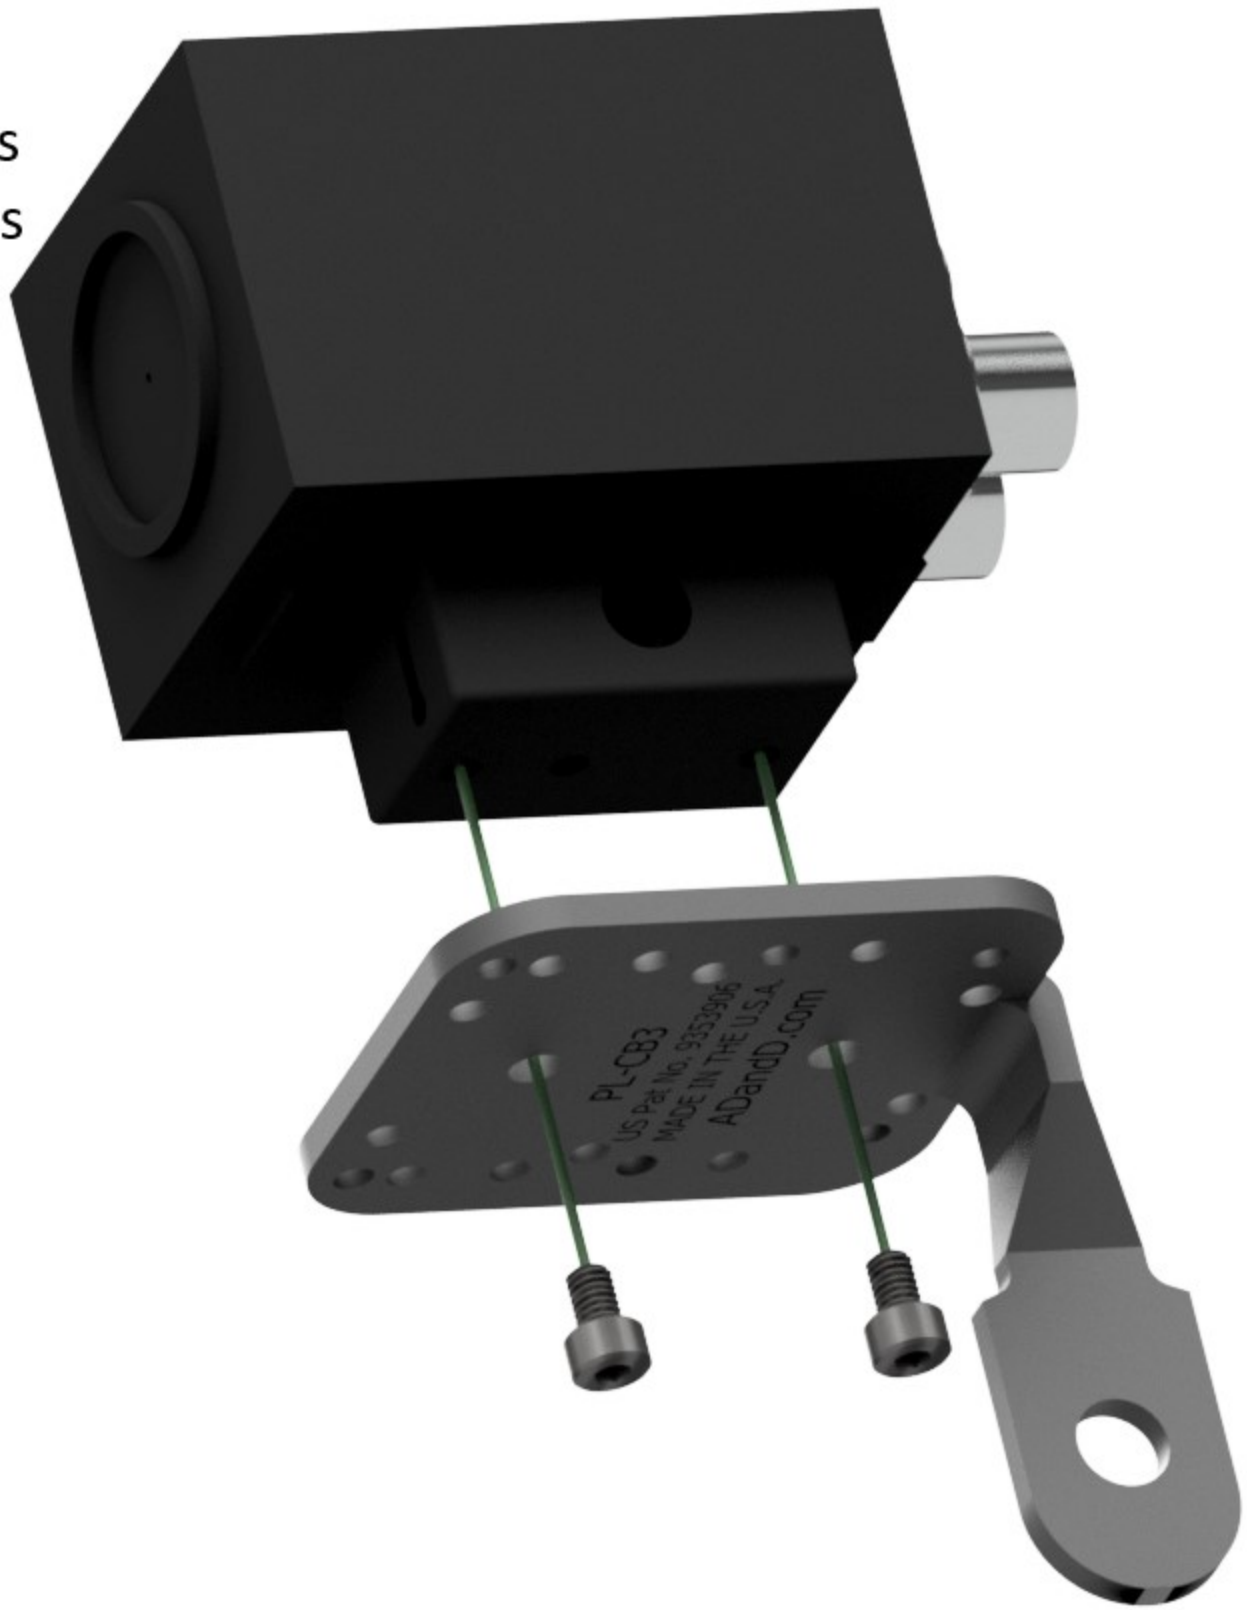

**ADandD Pop-Link # PL-CB3**  
Mounting for Sensopart V10 Series  
Sensopart V20 Series

Included Hardware  
(2) M4-.7 x 6mm Lg SHCS