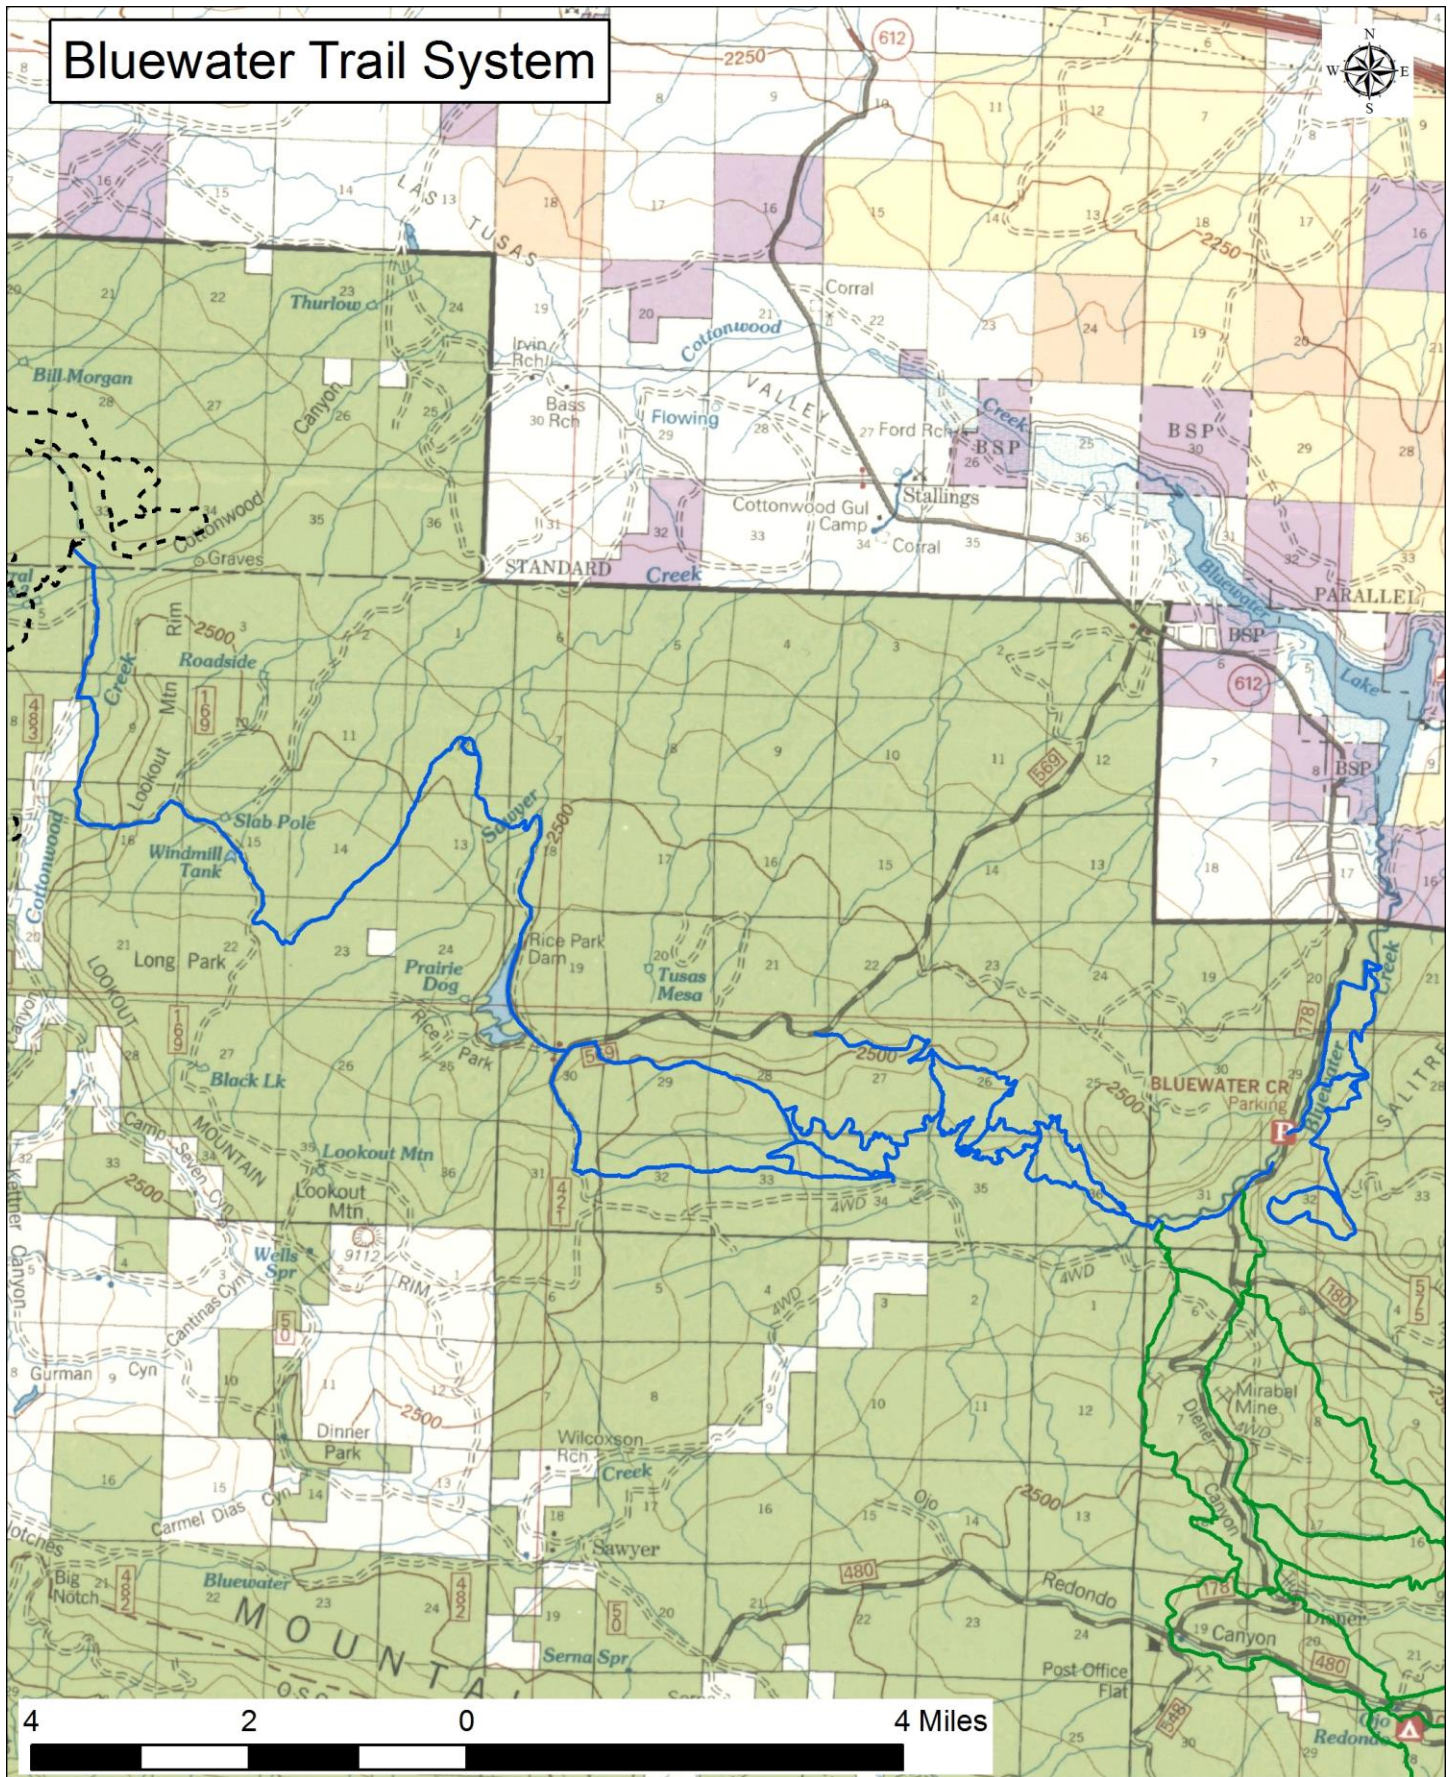

# Ojo Redondo Trail System

# Bluewater Trail System

# Milk Ranch Trail System

## Legend

-  trailhead
-  Twinsprings
-  Milk Ranch
-  McGaffey
-  Existing System Trail