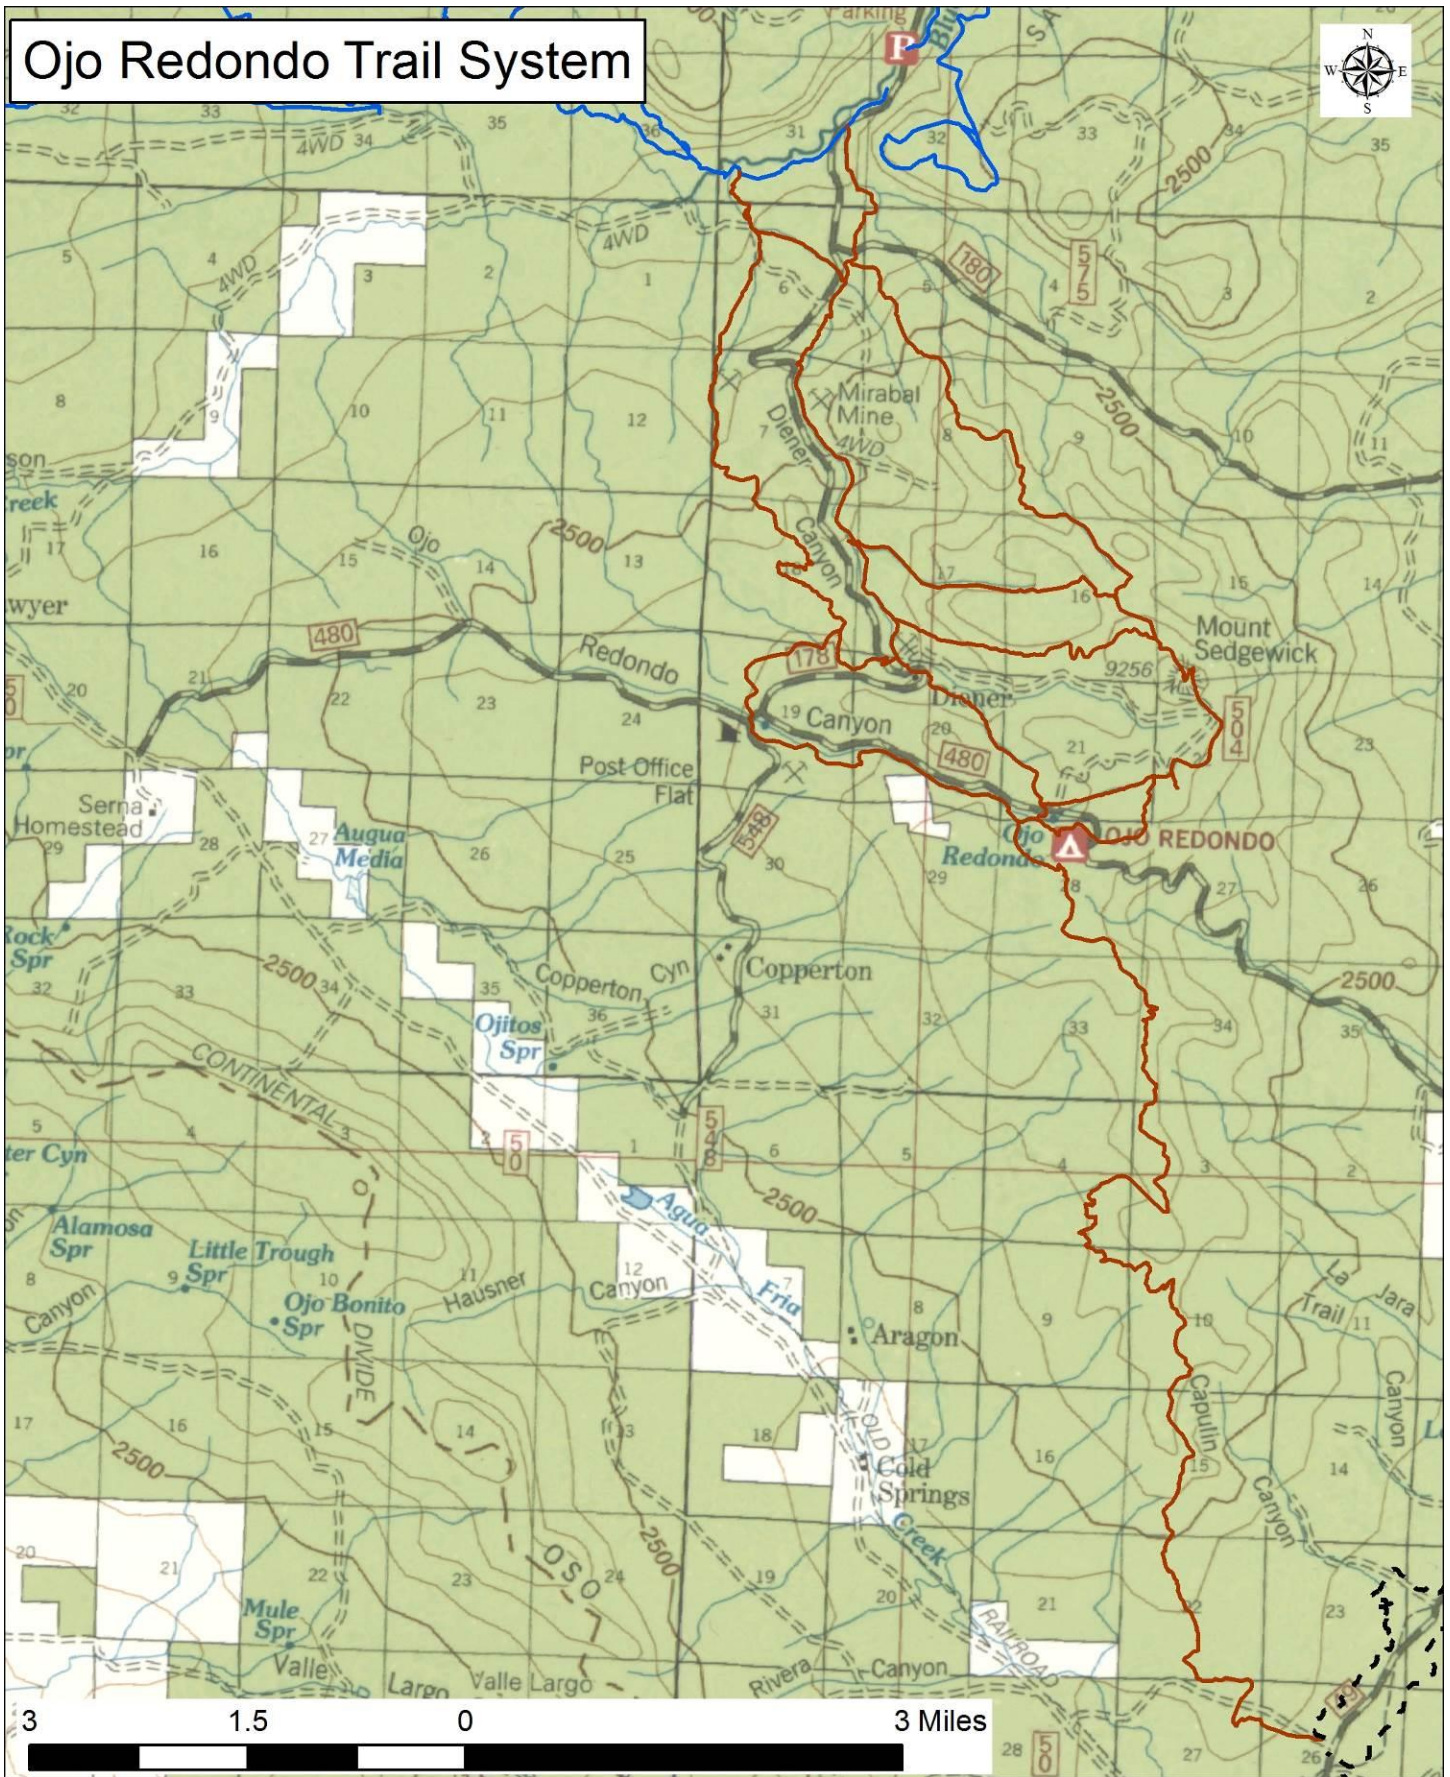

# Ojo Redondo Trail System

# Bluewater Trail System

# Milk Ranch Trail System

## Legend

-  trailhead
-  Twinsprings
-  Milk Ranch
-  McGaffey
-  Existing System Trail