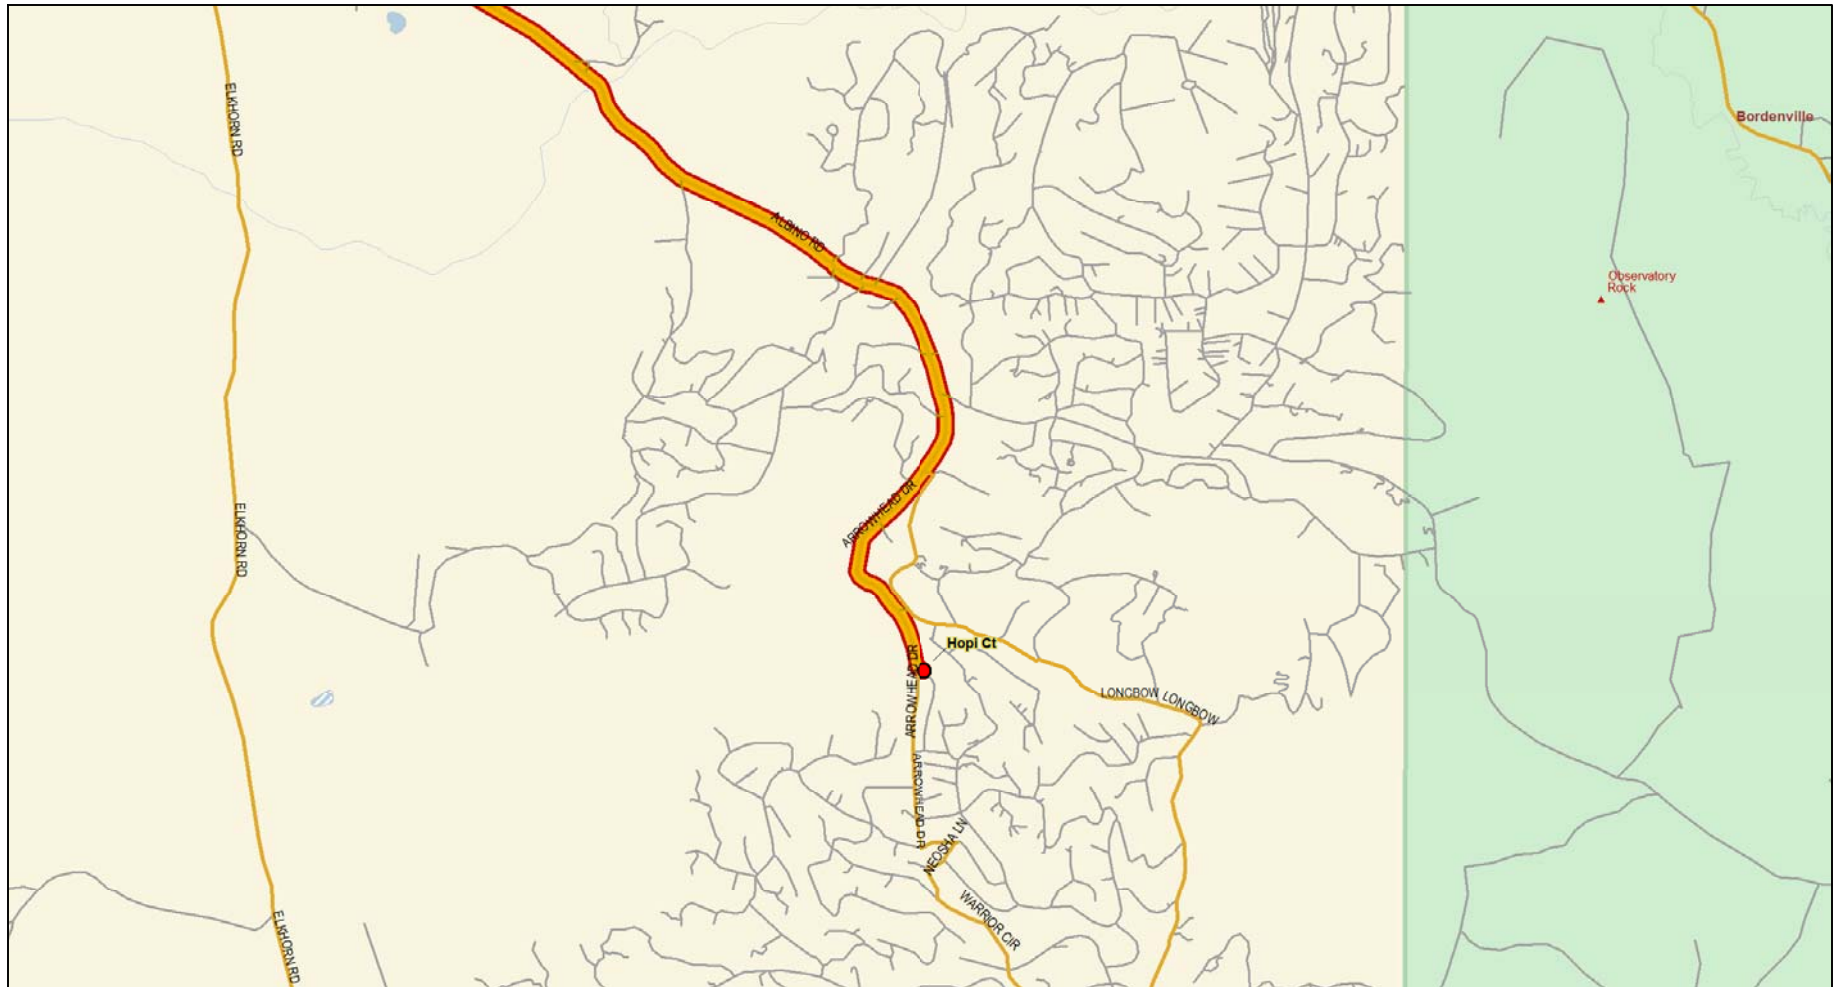

	Dist	Turn		Road	Exit	Finish Time	Finish Dist
		Start	at	Como, CO		00:20:34	10.78 mi
		Go straight (S)	on	<unnamed>		00:20:34	10.78 mi
	in 0.03 mi	Turn left (SE)	on to	CR 33 (Boreas Pass Rd)		00:20:30	10.75 mi
	in 0.47 mi	Turn left (NE)	on to	US 285		00:19:42	10.27 mi
	in 0.39 mi	Turn right (ESE)	on to	CR 15 (Elkhorn Rd)		00:19:12	9.89 mi
	in 1.65 mi	Turn right (ESE)	on to	<unnamed>		00:16:25	8.23 mi
	in 2.28 mi	Keep left (SE)	on to	CR 687		00:12:34	5.95 mi
	in 0.33 mi	Turn left (ESE)	on to	CR 32 (Albino Rd)		00:12:01	5.62 mi
	in 3.55 mi	Keep right (SSW)	on to	Arrowhead Dr		00:05:37	2.07 mi

Data use subject to license.

© 2005 DeLorme. Street Atlas USA® 2006.

www.delorme.com

	Dist	Turn		Road	Exit	Finish Time	Finish Dist
		Keep right (SSW)	on to	Arrowhead Dr		00:05:37	2.07 mi
in	1.42 mi	Go straight (SE)	on to	<unnamed>		00:01:46	0.65 mi
in	0.26 mi	Go straight (SSE)	on to	Arrowhead Dr		00:01:04	0.39 mi
in	0.35 mi	Keep left (ESE)	on to	Hopi Ct		00:00:08	0.04 mi
	in 0.04 mi	Finish	at	Hopi Ct		00:00:00	0.00 mi

Total Time: 00:20:34 Total Distance: 10.78 mi