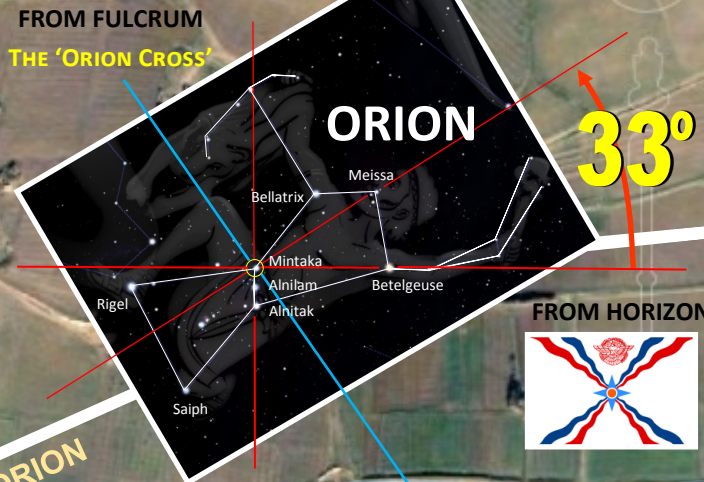

# ORION DRAGON TEMPLE OF NIVENEH

The purpose of this illustration is to consider the astronomical correlations of the entire ancient city of Nineveh. This study presents the assertion that the entire ancient city perimeter and its 7 gates was fashioned after the pattern of *Orion*. This ancient city is what is now called Mosul in modern-day Iraq. It is situated on the *Tigris River* to the north of Bagdad and has a rich history of one of the fiercest empires the world has ever known, the *Assyrians*. In ancient times, this capital was founded by those that are considered the 'Cradle of Civilization' after the *Flood of Noah*. The original capitol of Nineveh was founded in approximately 3000 BC. The kings were considered to have been part of the bloodline of the *Anunnaki*. The *Anunnaki* were those that supposedly came from such star constellations of *Orion* and the *Pleiades*. These were the 'gods' that came down from 'heaven' and seeded such bloodlines as they interbred with the human race. This is corroborated in the account of Genesis 6.

### Great Pyramids of Giza

### KUINJIK MOUNT

الله

Calligraphic representation of the word Allah as a 'Serpent'.

### COSMIC DRAGON

Dragon Nebula or 'Horsehead' Could this have been the an abode of Lucifer in the Havens?

OUTLINE OF ORION

KHOSR RIVER