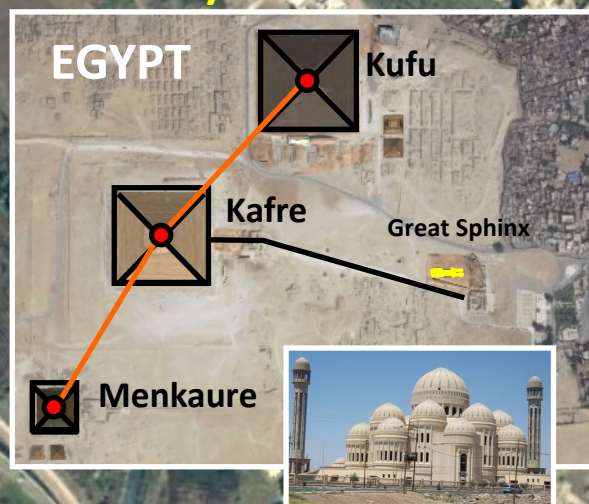

# ORION DRAGON TEMPLE OF NIVENEH

The purpose of this illustration is to consider the astronomical correlations of the entire ancient city of Nineveh. This study presents the assertion that the entire ancient city perimeter and its 7 gates was fashioned after the pattern of *Orion*. This ancient city is what is now called Mosul in modern-day Iraq. It is situated on the *Tigris River* to the north of Bagdad and has a rich history of one of the fiercest empires the world has ever known, the *Assyrians*. In ancient times, this capital was founded by those that are considered the 'Cradle of Civilization' after the *Flood of Noah*. The original capitol of Nineveh was founded in approximately 3000 BC. The kings were considered to have been part of the bloodline of the *Anunnaki*. The *Anunnaki* were those that supposedly came from such star constellations of *Orion* and the *Pleiades*. These were the 'gods' that came down from 'heaven' and seeded such bloodlines as they interbred with the human race. This is corroborated in the account of Genesis 6.

## NINEVEH, ANCIENT ASSYRIA

(Mosul, Iraq)

Citadel of Senna-cherib

### KUINJIK MOUNT

الله

Calligraphic representation of the word Allah as a 'Serpent'.

### COSMIC DRAGON

Dragon Nebula or 'Horsehead' Could this have been the an abode of Lucifer in the Havens?

OUTLINE OF ORION

KHOSR RIVER