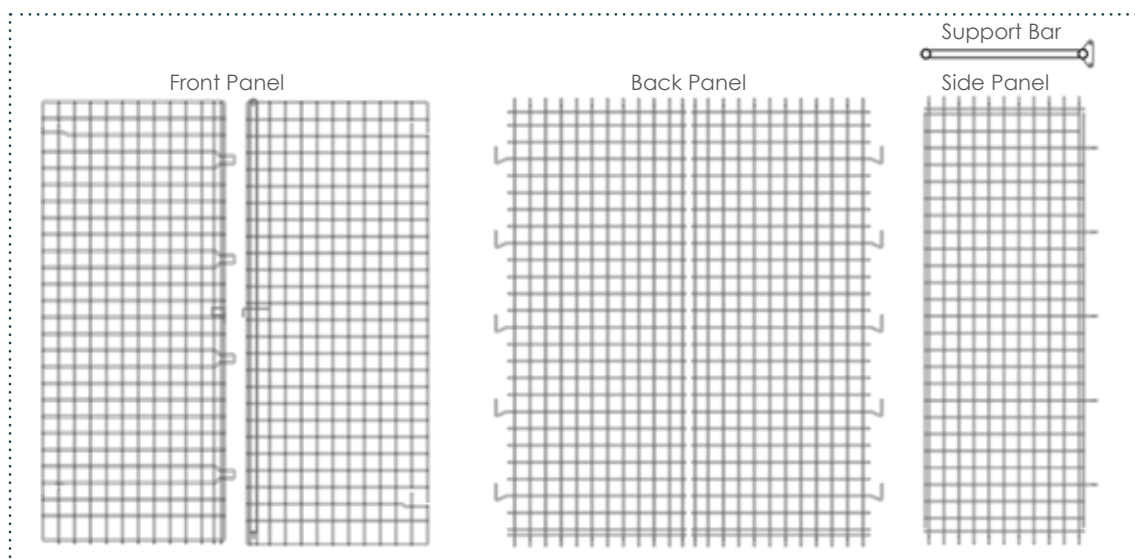

SECURITY CAGE PARTS

Additional or replacement parts for security cage. Heavy-gauge plated wire parts allow for easy and customizable security cage.

ITEM	DESCRIPTION	U/M	WEIGHT GROSS lbs	INNER PACK	MASTER PACK	CU.FT.	LIST PRICE
CMSC0018K	18" Supporting Bar , Set of 4, Fits 1836/184/1860	SET	9.35	1	1	0.31	$118.02
CMSC0018S	Side Panel, Set of 2, Fits 1836/184/1860	SET	33.71	1	1	1.16	$197.95
CMSC0024K	24" Supporting Bar, Set of 4, Fits 2436/244/2460	SET	12.43	1	1	0.41	$152.47
CMSC0024S	Side Panel, Set of 2, Fits 2436/244/2460	SET	42.79	1	1	1.53	$258.27
CMSC0036B	Back Panel, Set of 2, Fits 1836/2436	SET	33.82	1	1	1.21	$192.69
CMSC0036F	Front Panel, Set of 2, Fits 1836/2436	SET	44.25	1	1	2.06	$270.62
CMSC0048B	Back Panel, Set of 2, Fits 1848/2448	SET	43.78	1	1	1.58	$255.45
CMSC0048F	Front Panel, Set of 2, Fits 1848/2448	SET	54.72	1	1	2.66	$336.52
CMSC0060B	Back Panel, Set of 2, Fits 1860/2460	SET	53.97	1	1	1.95	$314.30
CMSC0060F	Front Panel, Set of 2, Fits 1860/2460	SET	65.39	1	1	3.24	$399.24

SECURITY CAGE CASTERS

Heavy duty caster designed for the easy transportation of security cage. Available with plastic bumper and plastic bumper with durable brake.

ITEM	DESCRIPTION	U/M	WEIGHT GROSS lbs	INNER PACK	MASTER PACK	CU.FT.	LIST PRICE
PLCB5160	5" Caster & Plastic Bumper for Security Cage	SET	39.64	4	16	1.49	$26.51
PLCB5160B	5" Caster with Brake & Plastic Bumper for Security Cage	SET	44.44	4	16	1.80	$31.22