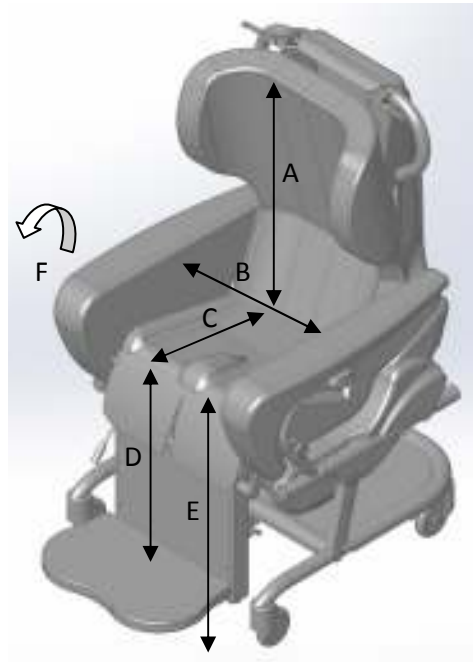

## Symmetrikit Chair

### Dimension Comparison chart

		SMALL TILTRITE	LOW MODULE	MEDIUM	TALL
A) Backrest height	Standard	605-725*	750-950	750-950	750-950
	With wide seat	n/a	725-925	725-925	725-925
B) Seat width	Narrow arm	n/a	170-320	170-320	170-320
	Standard arm	180-280	315-455	315-455	315-455
	Wide arm	n/a	450-600	450-600	450-600
C) Seat Depth	With strap	250**-380	315**-520	315**-520	315**-520
	With fingerform	235-380	325-520	325-520	325-520
D) Leg Length (with footrest)	Standard	230-400	n/a	235-460***	235-460***
E) Seat to floor height (full forward tilt)	Standard	430	320	580	655
	With wide seat	n/a	355	605	680
F) Tilt Range		+10°/-30°	+20°/-30°	+10°/-40°	+10°/-40°

\*with extended back as standard

\*\*with wedge fitted. Increase this by 75mm without wedge (50mm for small tilt)

\*\*\*with wide seat fitted. Reduce this by 25mm for standard seat