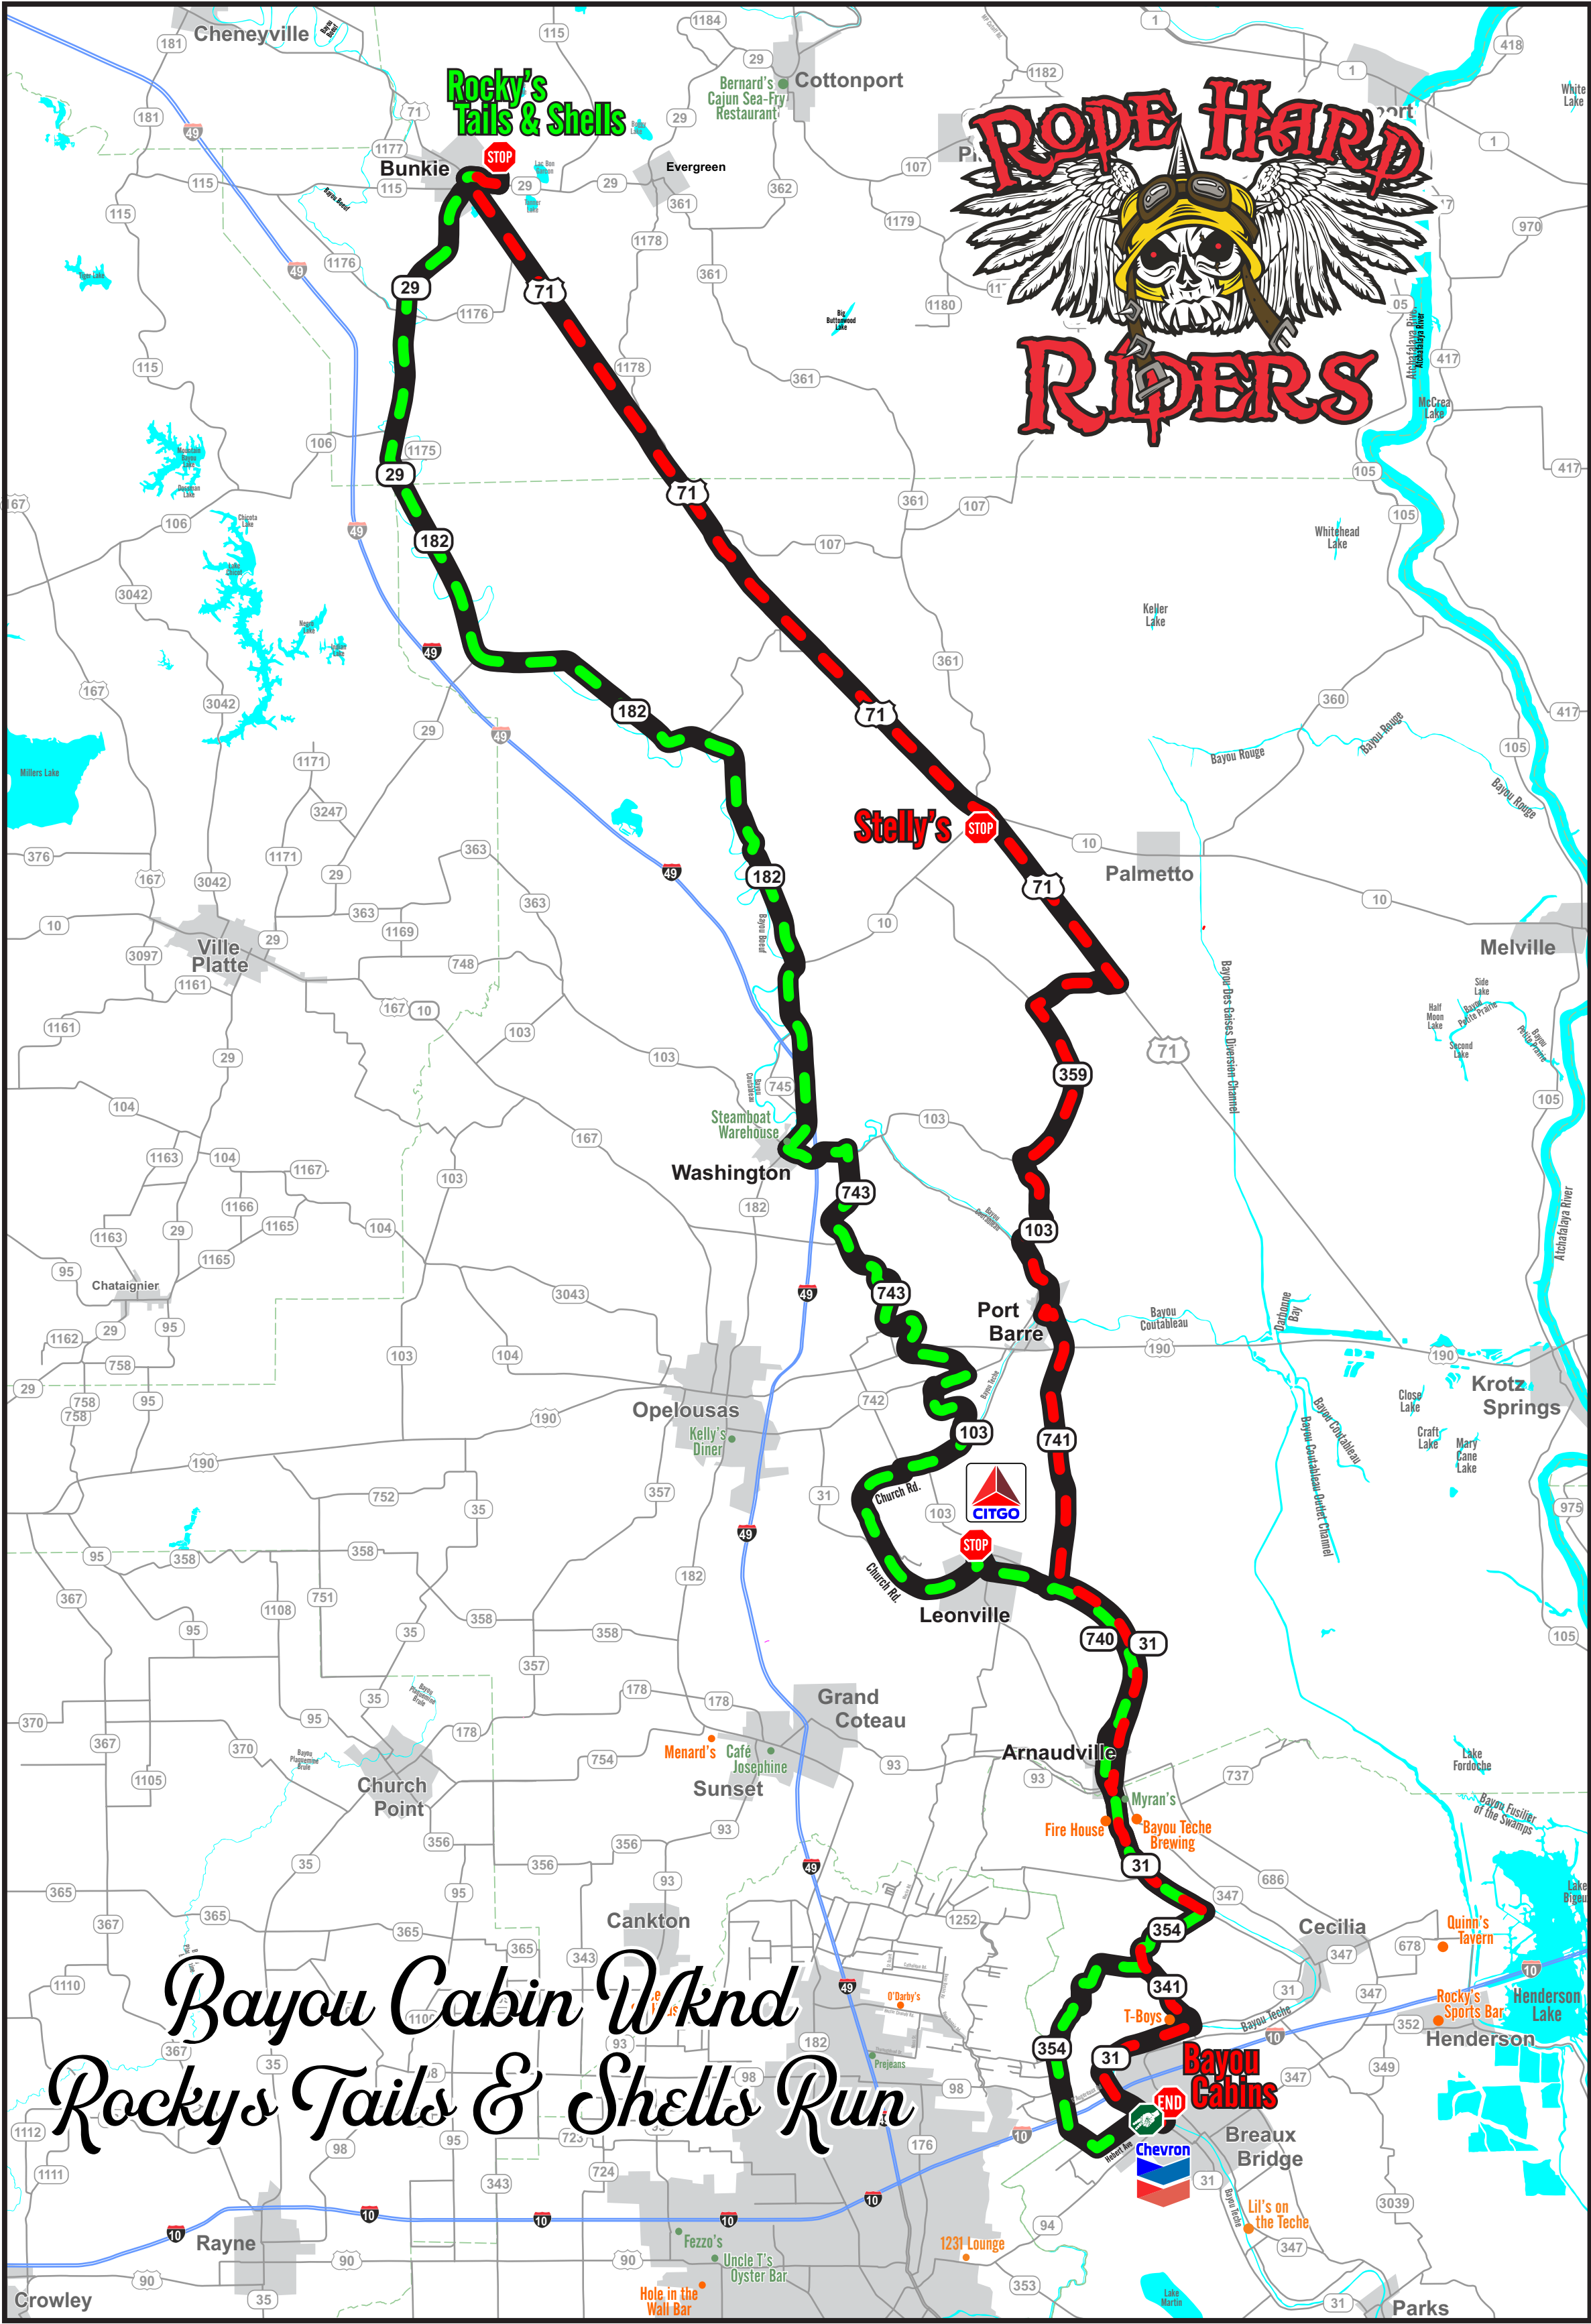

Stelly's

Bayou Cabin Wknd
Rockys Tails & Shells Run